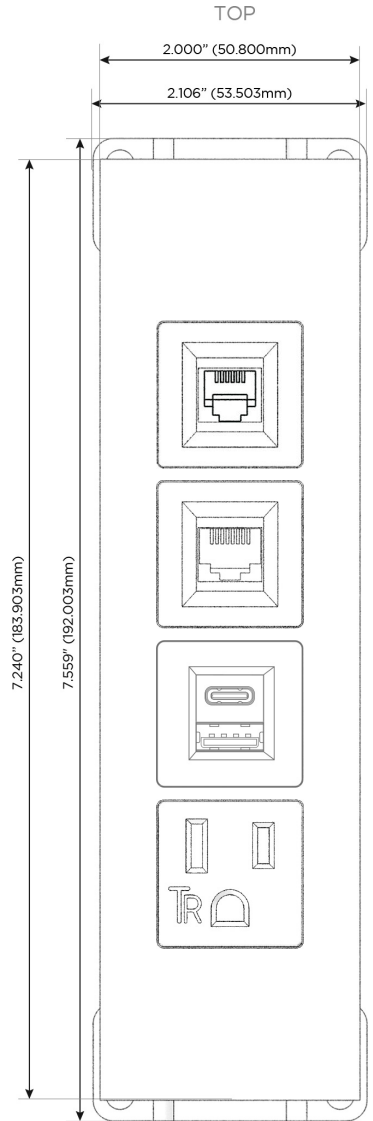

M-POWER-4T

AC POWER & DATA CONNECTIVITY SOLUTION

M-POWER-4T-AE612-SS4ATP

Specs:

Modules/Ports:

- **A** Tamper Resistant AC Receptacle
- **E** USB-A & USB-C (20W)
- **6** CAT 6
- **12** RJ 12

A E 6 12

Distributed by

Mormax Company, Inc.

8 Westchester Plaza

Elmsford, NY 10523

914-699-0101

sales@mormax.com

mormax.com