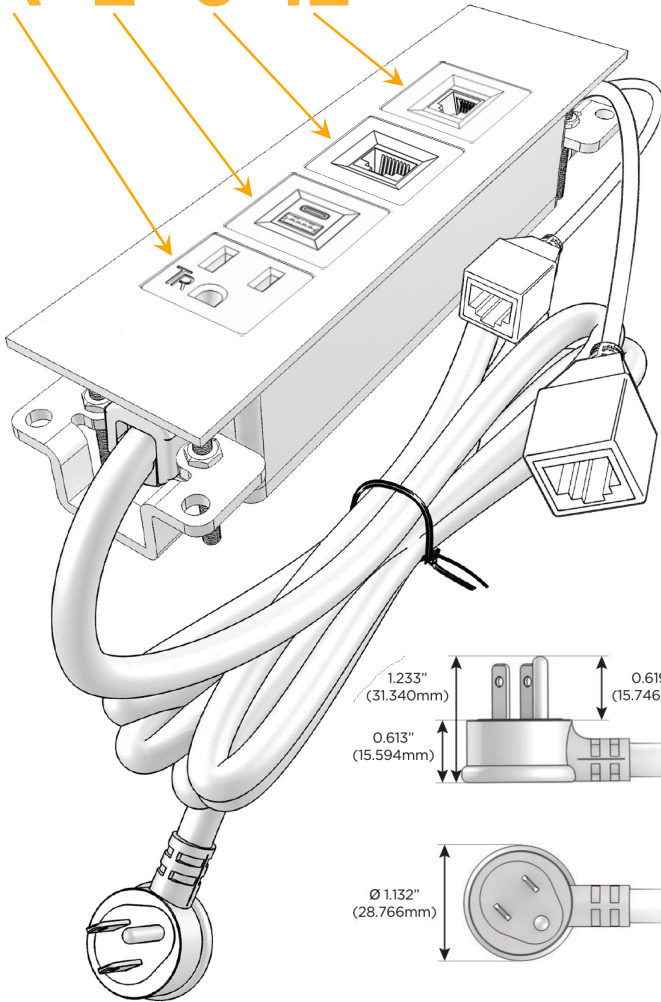

M-POWER-4T

AC POWER & DATA CONNECTIVITY SOLUTION

M-POWER-4T-AE612-SS4ATP

Specs:

Modules/Ports:

- **A** Tamper Resistant AC Receptacle
- **E** USB-A & USB-C (20W)
- **6** CAT 6
- **12** RJ 12

A E 6 12

Distributed by

Mormax Company, Inc.

8 Westchester Plaza

Elmsford, NY 10523

914-699-0101

sales@mormax.com

mormax.com