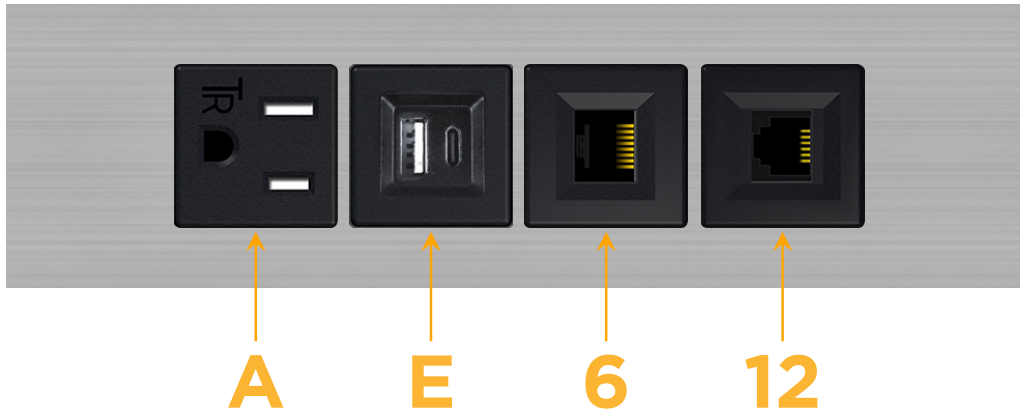

M-POWER-4T

AC POWER & DATA CONNECTIVITY SOLUTION

M-POWER-4T-AE612-SS4ATP

Distributed by

Mormax Company, Inc.

8 Westchester Plaza

Elmsford, NY 10523

914-699-0101

sales@mormax.com

mormax.com

Metro Light & Power's line of power & data solutions offers sophisticated design elements combined with greater ease of installation. Streamlined and low-profile, enhanced by side-exiting cords, our outlets advance the industry with their cutting edge look and feel. We believe flexibility is key, and we provide a variety of mounting options, including the ability to mount in limited spaces. Our outlets are available in many finishes and configurations, in addition to a custom color and finish capability for our clients.

Trim Plate Finish: **BRUSHED STAINLESS (ABS)**

Custom Finishes Available

M-POWER-4T-AE612-SS4ATP

Features:

Module/Port Options:

- **A** Tamper Resistant AC Receptacle
- **E** USB-A & USB-C (20W)
- **M** Double USB-A (Fast Charging Ports - 18W)
- **H** HDMI
- **6** CAT 6
- **12** RJ 12
- **X** Switched AC
- **Y** 3-Way Switch (Low Voltage)
- **V** USB-C (45W High Speed Charging Port)
- **S** USB-C (25W High Speed Charging Port)
- **R** Switched AC (Rocker Switch)
- **D** Dimmer Switch

Plug:

Supplied with Low Profile Flat 45° Angle 120 VAC Plug

Optional Standard Straight 120 VAC Plug

Optional Straight 120 VAC Pass-through Plug

- CLEAN, COMPACT DESIGN
- STREAMLINED
- LOW PROFILE
- SIDE-EXITING CORDS
- PLUG & PLAY
- 6' AC CORD & PLUG (FLAT PLUG STANDARD)
- CUSTOMIZABLE CONFIGURATIONS AND FINISHES
- UL LISTED FOR MOUNTING IN FURNITURE
- 15A