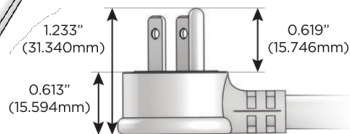

M-POWER-4T

AC POWER & DATA CONNECTIVITY SOLUTION

M-POWER-4T-AE612-SS4ATP

Specs:

Modules/Ports:

- **A** Tamper Resistant AC Receptacle
- **E** USB-A & USB-C (20W)
- **6** CAT 6
- **12** RJ 12

A E 6 12