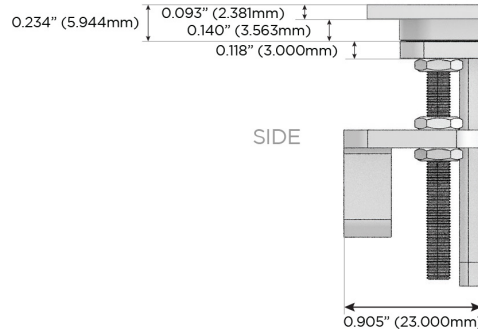

M-POWER-4T

AC POWER & DATA CONNECTIVITY SOLUTION

M-POWER-4T-AE612-BZ5AATP

Specs:

Modules/Ports:

- **A** Tamper Resistant AC Receptacle
- **E** USB-A & USB-C (20W)
- **6** CAT 6
- **12** RJ 12

A E 6 12

Distributed by

Mormax Company, Inc.

8 Westchester Plaza

Elmsford, NY 10523

914-699-0101

sales@mormax.com

mormax.com