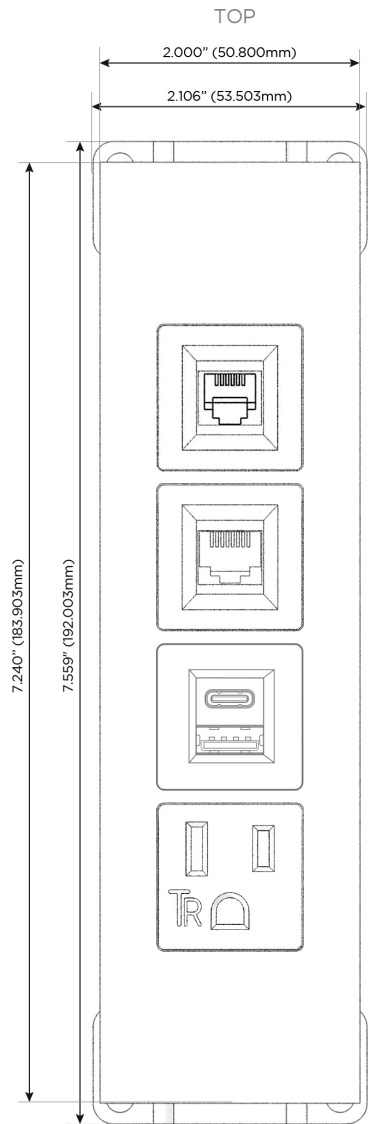

M-POWER-4T

AC POWER & DATA CONNECTIVITY SOLUTION

M-POWER-4T-AE612-BZ5AATP

Specs:

Modules/Ports:

- **A** Tamper Resistant AC Receptacle
- **E** USB-A & USB-C (20W)
- **6** CAT 6
- **12** RJ 12

A E 6 12

Distributed by

Mormax Company, Inc.

8 Westchester Plaza

Elmsford, NY 10523

914-699-0101

sales@mormax.com

mormax.com