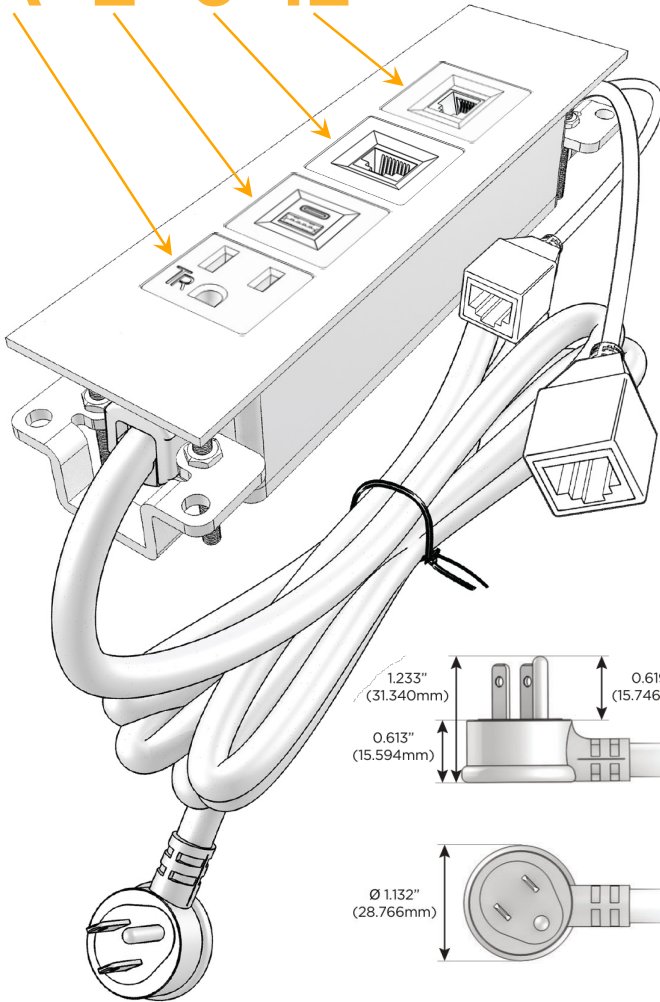

M-POWER-4T

AC POWER & DATA CONNECTIVITY SOLUTION

M-POWER-4T-AE612-BZ5AATP

Specs:

Modules/Ports:

- **A** Tamper Resistant AC Receptacle
- **E** USB-A & USB-C (20W)
- **6** CAT 6
- **12** RJ 12

A E 6 12

Distributed by

Mormax Company, Inc.

8 Westchester Plaza

Elmsford, NY 10523

914-699-0101

sales@mormax.com

mormax.com