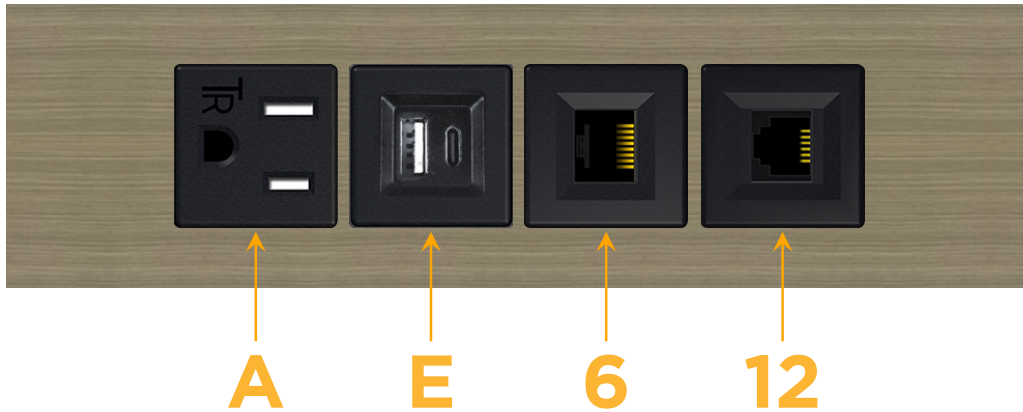

M-POWER-4T

AC POWER & DATA CONNECTIVITY SOLUTION

M-POWER-4T-AE612-BZ5AATP

Distributed by

Mormax Company, Inc.

8 Westchester Plaza

Elmsford, NY 10523

914-699-0101

sales@mormax.com

mormax.com

Metro Light & Power's line of power & data solutions offers sophisticated design elements combined with greater ease of installation. Streamlined and low-profile, enhanced by side-exiting cords, our outlets advance the industry with their cutting edge look and feel. We believe flexibility is key, and we provide a variety of mounting options, including the ability to mount in limited spaces. Our outlets are available in many finishes and configurations, in addition to a custom color and finish capability for our clients.

Trim Plate Finish: **ANTIQUED ARCHITECTURAL BRONZE (ABS)**

Custom Finishes Available

M-POWER-4T-AE612-BZ5AATP

Features:

Module/Port Options:

- **A** Tamper Resistant AC Receptacle
- **E** USB-A & USB-C (20W)
- **M** Double USB-A (Fast Charging Ports - 18W)
- **H** HDMI
- **6** CAT 6
- **12** RJ 12
- **X** Switched AC
- **Y** 3-Way Switch (Low Voltage)
- **V** USB-C (45W High Speed Charging Port)
- **S** USB-C (25W High Speed Charging Port)
- **R** Switched AC (Rocker Switch)
- **D** Dimmer Switch

Plug:

Supplied with Low Profile Flat 45° Angle 120 VAC Plug

Optional Standard Straight 120 VAC Plug

Optional Straight 120 VAC Pass-through Plug

- CLEAN, COMPACT DESIGN
- STREAMLINED
- LOW PROFILE
- SIDE-EXITING CORDS
- PLUG & PLAY
- 6' AC CORD & PLUG (FLAT PLUG STANDARD)
- CUSTOMIZABLE CONFIGURATIONS AND FINISHES
- UL LISTED FOR MOUNTING IN FURNITURE
- 15A