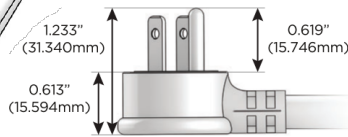

### Plug:

Supplied with Low Profile Flat 45° Angle 120 VAC Plug

Optional Standard Straight 120 VAC Plug

Optional Straight 120 VAC Pass-through Plug

- CLEAN, COMPACT DESIGN
- STREAMLINED
- LOW PROFILE
- SIDE-EXITING CORDS
- PLUG & PLAY
- 6' AC CORD & PLUG (FLAT PLUG STANDARD)
- CUSTOMIZABLE CONFIGURATIONS AND FINISHES
- UL LISTED FOR MOUNTING IN FURNITURE
- 15A

# M-POWER-4T

AC POWER & DATA CONNECTIVITY SOLUTION

M-POWER-4T-AE612-BRAATP

Specs:

**Modules/Ports:**

- A** Tamper Resistant AC Receptacle
- E** USB-A & USB-C (20W)
- 6** CAT 6
- 12** RJ 12

**A E 6 12**

Distributed by