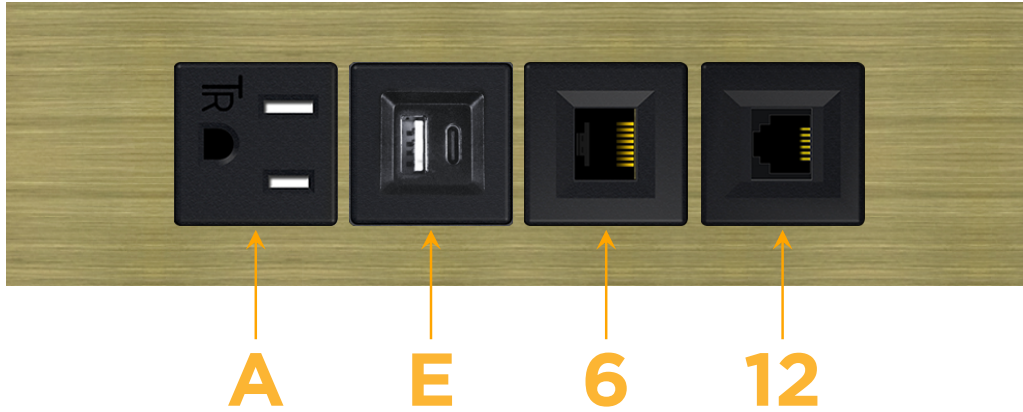

M-POWER-4T

AC POWER & DATA CONNECTIVITY SOLUTION

M-POWER-4T-AE612-BRAATP

Distributed by

Mormax Company, Inc.

8 Westchester Plaza

Elmsford, NY 10523

914-699-0101

sales@mormax.com

mormax.com

Metro Light & Power's line of power & data solutions offers sophisticated design elements combined with greater ease of installation. Streamlined and low-profile, enhanced by side-exiting cords, our outlets advance the industry with their cutting edge look and feel. We believe flexibility is key, and we provide a variety of mounting options, including the ability to mount in limited spaces. Our outlets are available in many finishes and configurations, in addition to a custom color and finish capability for our clients.

Trim Plate Finish: **BRASS ANTIQUED (ABS)**

Custom Finishes Available

M-POWER-4T-AE612-BRAATP

Features:

Module/Port Options:

- **A** Tamper Resistant AC Receptacle
- **E** USB-A & USB-C (20W)
- **M** Double USB-A (Fast Charging Ports - 18W)
- **H** HDMI
- **6** CAT 6
- **12** RJ 12
- **X** Switched AC
- **Y** 3-Way Switch (Low Voltage)
- **V** USB-C (45W High Speed Charging Port)
- **S** USB-C (25W High Speed Charging Port)
- **R** Switched AC (Rocker Switch)
- **D** Dimmer Switch

Plug:

Supplied with Low Profile Flat 45° Angle 120 VAC Plug

Optional Standard Straight 120 VAC Plug

Optional Straight 120 VAC Pass-through Plug

- CLEAN, COMPACT DESIGN
- STREAMLINED
- LOW PROFILE
- SIDE-EXITING CORDS
- PLUG & PLAY
- 6' AC CORD & PLUG (FLAT PLUG STANDARD)
- CUSTOMIZABLE CONFIGURATIONS AND FINISHES
- UL LISTED FOR MOUNTING IN FURNITURE
- 15A