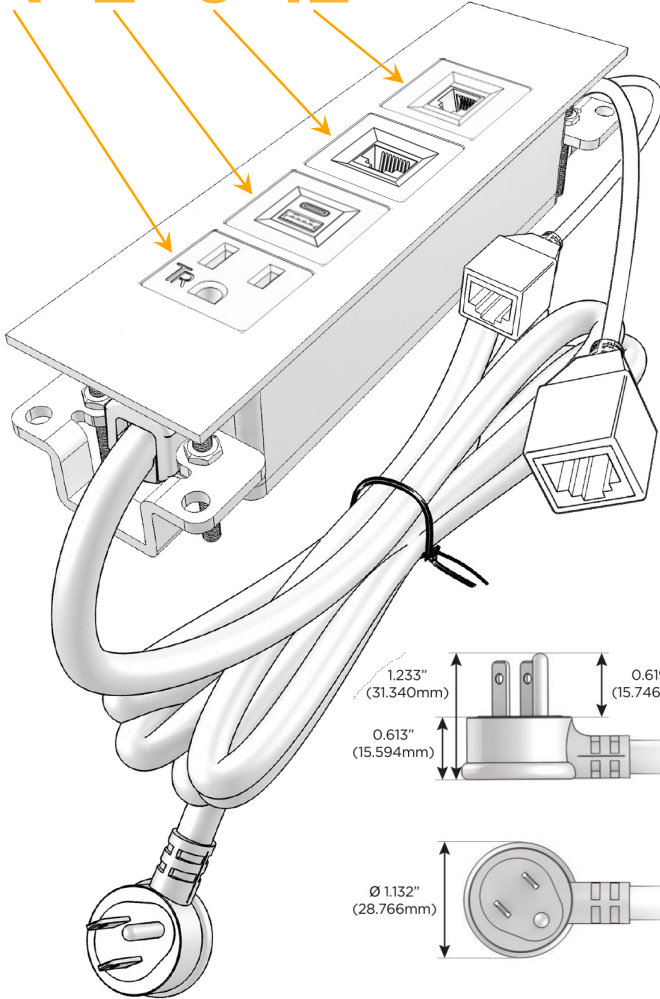

### Module/Port Options:

- A** Tamper Resistant AC Receptacle
- E** USB-A & USB-C (20W)
- M** Double USB-A (Fast Charging Ports - 18W)
- H** HDMI
- 6** CAT 6
- 12** RJ 12
- X** Switched AC
- Y** 3-Way Switch (Low Voltage)
- V** USB-C (45W High Speed Charging Port)
- S** USB-C (25W High Speed Charging Port)
- R** Switched AC (Rocker Switch)
- D** Dimmer Switch

### Plug:

Supplied with Low Profile Flat 45° Angle 120 VAC Plug

Optional Standard Straight 120 VAC Plug

Optional Straight 120 VAC Pass-through Plug

- CLEAN, COMPACT DESIGN
- STREAMLINED
- LOW PROFILE
- SIDE-EXITING CORDS
- PLUG & PLAY
- 6' AC CORD & PLUG (FLAT PLUG STANDARD)
- CUSTOMIZABLE CONFIGURATIONS AND FINISHES
- UL LISTED FOR MOUNTING IN FURNITURE
- 15A

# M-POWER-4T

AC POWER & DATA CONNECTIVITY SOLUTION

M-POWER-4T-AE612-BRAATP

Specs:

**Modules/Ports:**

- A** Tamper Resistant AC Receptacle
- E** USB-A & USB-C (20W)
- 6** CAT 6
- 12** RJ 12

**A E 6 12**

Distributed by