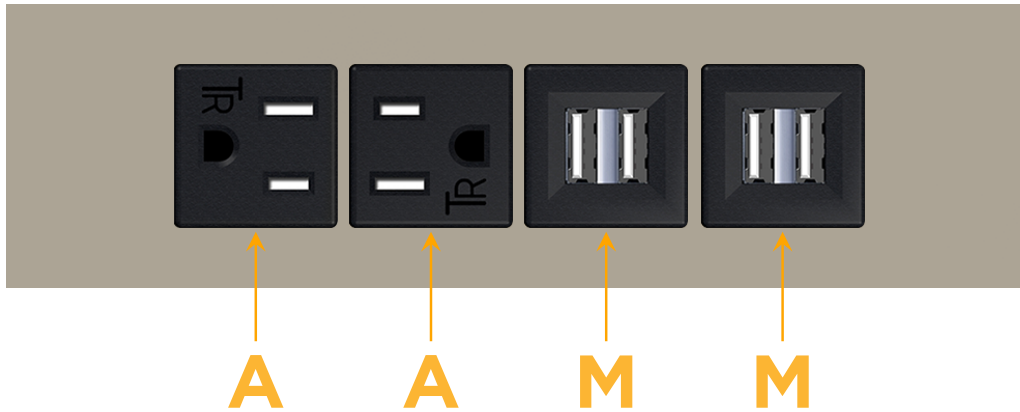

sales@mormax.com

mormax.com

Metro Light & Power's line of power & data solutions offers sophisticated design elements combined with greater ease of installation. Streamlined and low-profile, enhanced by side-exiting cords, our outlets advance the industry with their cutting edge look and feel. We believe flexibility is key, and we provide a variety of mounting options, including the ability to mount in limited spaces. Our outlets are available in many finishes and configurations, in addition to a custom color and finish capability for our clients.

Trim Plate Finish: **SATIN NICKEL (ABS)**

Custom Finishes Available

M-POWER-4T-AAMM-SATP

Features:

Module/Port Options:

- A** Tamper Resistant AC Receptacle
- E** USB-A & USB-C (20W)
- M** Double USB-A (Fast Charging Ports - 18W)
- H** HDMI
- 6** CAT 6
- 12** RJ 12
- X** Switched AC
- Y** 3-Way Switch (Low Voltage)
- V** USB-C (45W High Speed Charging Port)
- S** USB-C (25W High Speed Charging Port)
- R** Switched AC (Rocker Switch)
- D** Dimmer Switch

Plug:

Supplied with Low Profile Flat 45° Angle 120 VAC Plug

Optional Standard Straight 120 VAC Plug

Optional Straight 120 VAC Pass-through Plug

- CLEAN, COMPACT DESIGN
- STREAMLINED
- LOW PROFILE
- SIDE-EXITING CORDS
- PLUG & PLAY
- 6' AC CORD & PLUG (FLAT PLUG STANDARD)
- CUSTOMIZABLE CONFIGURATIONS AND FINISHES
- UL LISTED FOR MOUNTING IN FURNITURE
- 15A

M-POWER-4T

AC POWER & DATA CONNECTIVITY SOLUTION

M-POWER-4T-AAMM-SATP

Specs:

Modules/Ports:

- A** Tamper Resistant AC Receptacle
- M** Double USB-A (Fast Charging Ports - 18W)

Distributed by

Mormax Company, Inc.