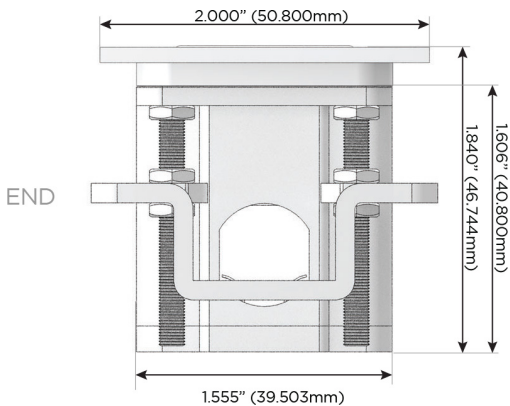

Plug:

Supplied with Low Profile Flat 45° Angle 120 VAC Plug

Optional Standard Straight 120 VAC Plug

Optional Straight 120 VAC Pass-through Plug

- CLEAN, COMPACT DESIGN
- STREAMLINED
- LOW PROFILE
- SIDE-EXITING CORDS
- PLUG & PLAY
- 6' AC CORD & PLUG (FLAT PLUG STANDARD)
- CUSTOMIZABLE CONFIGURATIONS AND FINISHES
- UL LISTED FOR MOUNTING IN FURNITURE
- 15A

M-POWER-4T

AC POWER & DATA CONNECTIVITY SOLUTION

M-POWER-4T-AAMM-SATP

Specs:

Modules/Ports:

- A** Tamper Resistant AC Receptacle
- M** Double USB-A (Fast Charging Ports - 18W)

Distributed by

Mormax Company, Inc.