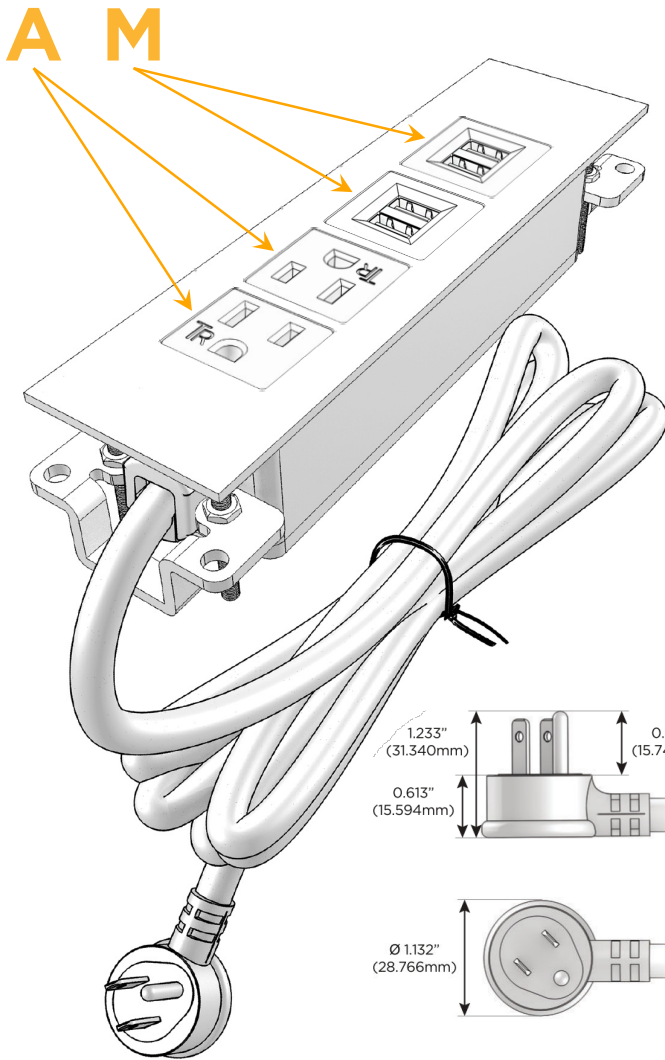

Trim Plate Finish: **SATIN NICKEL (ABS)**

Custom Finishes Available

M-POWER-4T-AAMM-SATP

Features:

Module/Port Options:

- A** Tamper Resistant AC Receptacle
- E** USB-A & USB-C (20W)
- M** Double USB-A (Fast Charging Ports - 18W)
- H** HDMI
- 6** CAT 6
- 12** RJ 12
- X** Switched AC
- Y** 3-Way Switch (Low Voltage)
- V** USB-C (45W High Speed Charging Port)
- S** USB-C (25W High Speed Charging Port)
- R** Switched AC (Rocker Switch)
- D** Dimmer Switch

Plug:

Supplied with Low Profile Flat 45° Angle 120 VAC Plug

Optional Standard Straight 120 VAC Plug

Optional Straight 120 VAC Pass-through Plug

- CLEAN, COMPACT DESIGN
- STREAMLINED
- LOW PROFILE
- SIDE-EXITING CORDS
- PLUG & PLAY
- 6' AC CORD & PLUG (FLAT PLUG STANDARD)
- CUSTOMIZABLE CONFIGURATIONS AND FINISHES
- UL LISTED FOR MOUNTING IN FURNITURE
- 15A

M-POWER-4T

AC POWER & DATA CONNECTIVITY SOLUTION

M-POWER-4T-AAMM-SATP

Specs:

Modules/Ports:

- A** Tamper Resistant AC Receptacle
- M** Double USB-A (Fast Charging Ports - 18W)

Distributed by

Mormax Company, Inc.