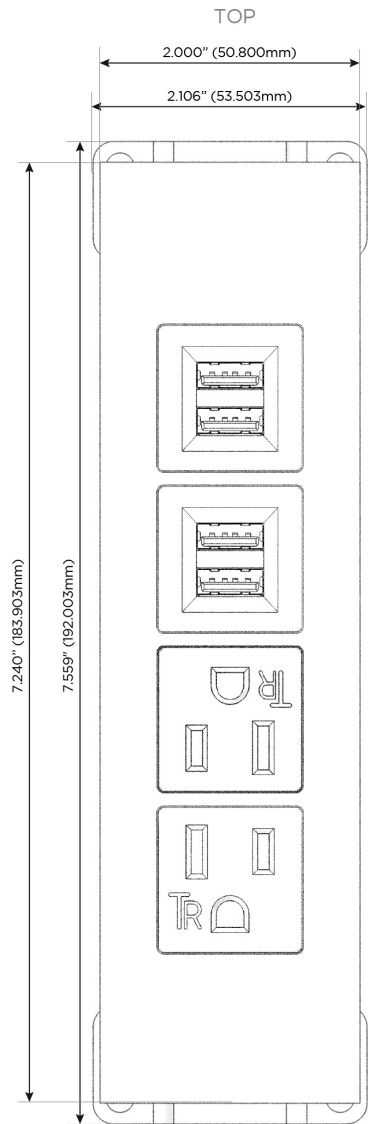

Trim Plate Finish: **SATIN NICKEL (ABS)**

Custom Finishes Available

M-POWER-4T-AAMM-SATP

Features:

Module/Port Options:

- A** Tamper Resistant AC Receptacle
- E** USB-A & USB-C (20W)
- M** Double USB-A (Fast Charging Ports - 18W)
- H** HDMI
- 6** CAT 6
- 12** RJ 12
- X** Switched AC
- Y** 3-Way Switch (Low Voltage)
- V** USB-C (45W High Speed Charging Port)
- S** USB-C (25W High Speed Charging Port)
- R** Switched AC (Rocker Switch)
- D** Dimmer Switch

Plug:

Supplied with Low Profile Flat 45° Angle 120 VAC Plug

Optional Standard Straight 120 VAC Plug

Optional Straight 120 VAC Pass-through Plug

- CLEAN, COMPACT DESIGN
- STREAMLINED
- LOW PROFILE
- SIDE-EXITING CORDS
- PLUG & PLAY
- 6' AC CORD & PLUG (FLAT PLUG STANDARD)
- CUSTOMIZABLE CONFIGURATIONS AND FINISHES
- UL LISTED FOR MOUNTING IN FURNITURE
- 15A

M-POWER-4T

AC POWER & DATA CONNECTIVITY SOLUTION

M-POWER-4T-AAMM-SATP

Specs:

Modules/Ports:

- A** Tamper Resistant AC Receptacle
- M** Double USB-A (Fast Charging Ports - 18W)

Distributed by

Mormax Company, Inc.