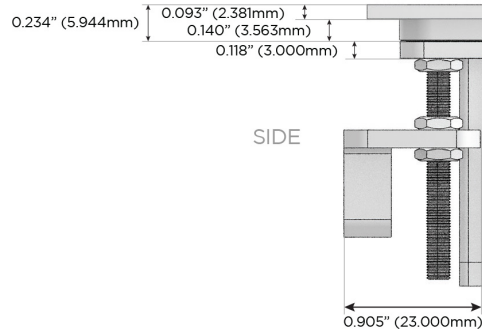

M-POWER-4T

AC POWER & DATA CONNECTIVITY SOLUTION

M-POWER-4T-AAMM-SATP

Specs:

Modules/Ports:

- A** Tamper Resistant AC Receptacle
- M** Double USB-A (Fast Charging Ports - 18W)

Distributed by

Mormax Company, Inc.