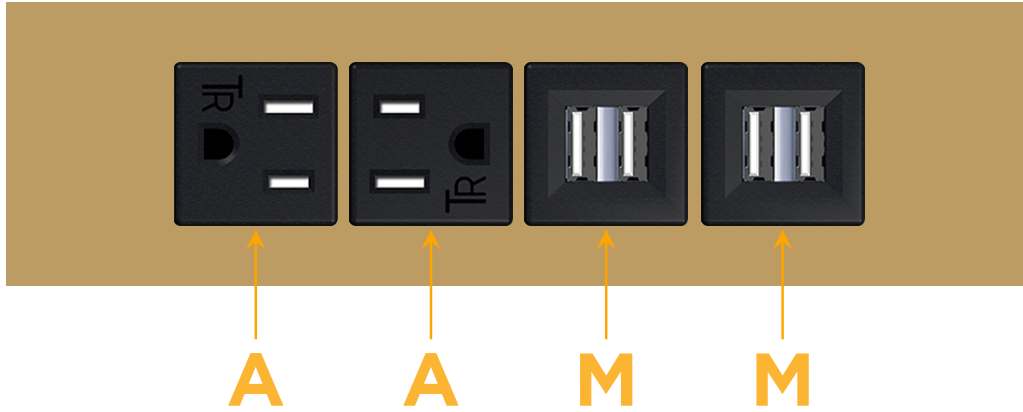

Trim Plate Finish: **STANDARD BRONZE (ABS)**

Custom Finishes Available

M-POWER-4T-AAMM-BZATP

Features:

Module/Port Options:

- A** Tamper Resistant AC Receptacle
- E** USB-A & USB-C (20W)
- M** Double USB-A (Fast Charging Ports - 18W)
- H** HDMI
- 6** CAT 6
- 12** RJ 12
- X** Switched AC
- Y** 3-Way Switch (Low Voltage)
- V** USB-C (45W High Speed Charging Port)
- S** USB-C (25W High Speed Charging Port)
- R** Switched AC (Rocker Switch)
- D** Dimmer Switch

Plug:

Supplied with Low Profile Flat 45° Angle 120 VAC Plug

Optional Standard Straight 120 VAC Plug

Optional Straight 120 VAC Pass-through Plug

- CLEAN, COMPACT DESIGN
- STREAMLINED
- LOW PROFILE
- SIDE-EXITING CORDS
- PLUG & PLAY
- 6' AC CORD & PLUG (FLAT PLUG STANDARD)
- CUSTOMIZABLE CONFIGURATIONS AND FINISHES
- UL LISTED FOR MOUNTING IN FURNITURE
- 15A

M-POWER-4T

AC POWER & DATA CONNECTIVITY SOLUTION

M-POWER-4T-AAMM-BZATP

Specs:

Modules/Ports:

- A** Tamper Resistant AC Receptacle
- M** Double USB-A (Fast Charging Ports - 18W)

Distributed by

Mormax Company, Inc.