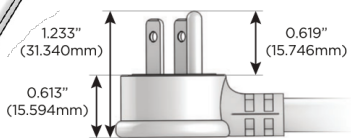

M-POWER-4T

AC POWER & DATA CONNECTIVITY SOLUTION

M-POWER-4T-AAMM-BZATP

Specs:

Modules/Ports:

- A** Tamper Resistant AC Receptacle
- M** Double USB-A (Fast Charging Ports - 18W)

Distributed by

Mormax Company, Inc.