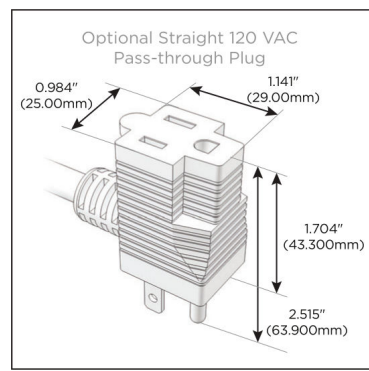

Plug:

Supplied with Low Profile Flat 45° Angle 120 VAC Plug

Optional Standard Straight 120 VAC Plug

Optional Straight 120 VAC Pass-through Plug

- CLEAN, COMPACT DESIGN
- STREAMLINED
- LOW PROFILE
- SIDE-EXITING CORDS
- PLUG & PLAY
- 6' AC CORD & PLUG (FLAT PLUG STANDARD)
- CUSTOMIZABLE CONFIGURATIONS AND FINISHES
- UL LISTED FOR MOUNTING IN FURNITURE
- 15A

M-POWER-4T

AC POWER & DATA CONNECTIVITY SOLUTION

M-POWER-4T-AAMM-BZATP

Specs:

Modules/Ports:

- A** Tamper Resistant AC Receptacle
- M** Double USB-A (Fast Charging Ports - 18W)

Distributed by

Mormax Company, Inc.