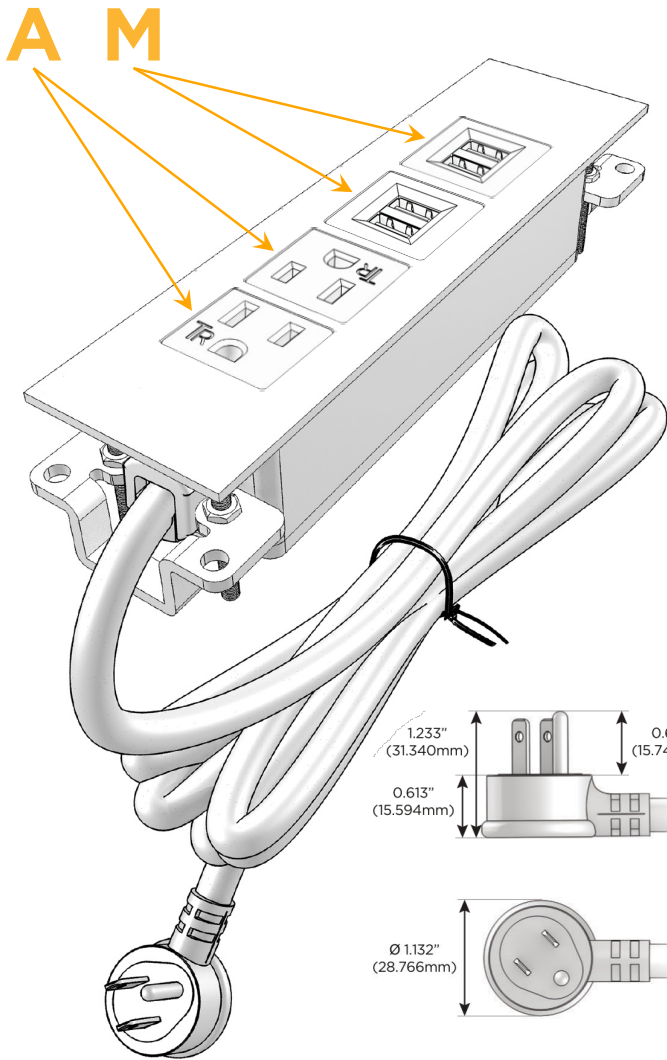

Trim Plate Finish: **STANDARD BRONZE (ABS)**

Custom Finishes Available

M-POWER-4T-AAMM-BZATP

Features:

Module/Port Options:

- A** Tamper Resistant AC Receptacle
- E** USB-A & USB-C (20W)
- M** Double USB-A (Fast Charging Ports - 18W)
- H** HDMI
- 6** CAT 6
- 12** RJ 12
- X** Switched AC
- Y** 3-Way Switch (Low Voltage)
- V** USB-C (45W High Speed Charging Port)
- S** USB-C (25W High Speed Charging Port)
- R** Switched AC (Rocker Switch)
- D** Dimmer Switch

Plug:

Supplied with Low Profile Flat 45° Angle 120 VAC Plug

Optional Standard Straight 120 VAC Plug

Optional Straight 120 VAC Pass-through Plug

- CLEAN, COMPACT DESIGN
- STREAMLINED
- LOW PROFILE
- SIDE-EXITING CORDS
- PLUG & PLAY
- 6' AC CORD & PLUG (FLAT PLUG STANDARD)
- CUSTOMIZABLE CONFIGURATIONS AND FINISHES
- UL LISTED FOR MOUNTING IN FURNITURE
- 15A

M-POWER-4T

AC POWER & DATA CONNECTIVITY SOLUTION

M-POWER-4T-AAMM-BZATP

Specs:

Modules/Ports:

- A** Tamper Resistant AC Receptacle
- M** Double USB-A (Fast Charging Ports - 18W)

Distributed by

Mormax Company, Inc.