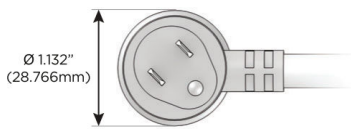

Plug:

Supplied with Low Profile Flat 45° Angle 120 VAC Plug

Optional Standard Straight 120 VAC Plug

Optional Straight 120 VAC Pass-through Plug

- CLEAN, COMPACT DESIGN
- STREAMLINED
- LOW PROFILE
- SIDE-EXITING CORDS
- PLUG & PLAY
- 6' AC CORD & PLUG (FLAT PLUG STANDARD)
- CUSTOMIZABLE CONFIGURATIONS AND FINISHES
- UL LISTED FOR MOUNTING IN FURNITURE
- 15A

M-POWER-4T

AC POWER & DATA CONNECTIVITY SOLUTION

M-POWER-4T-AAMM-BZATP

Specs:

Modules/Ports:

- A** Tamper Resistant AC Receptacle
- M** Double USB-A (Fast Charging Ports - 18W)

Distributed by

Mormax Company, Inc.