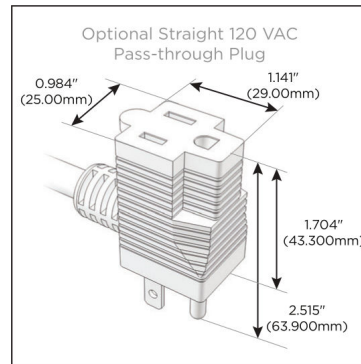

Plug:

Supplied with Low Profile Flat 45° Angle 120 VAC Plug

Optional Standard Straight 120 VAC Plug

Optional Straight 120 VAC Pass-through Plug

- CLEAN, COMPACT DESIGN
- STREAMLINED
- LOW PROFILE
- SIDE-EXITING CORDS
- PLUG & PLAY
- 6' AC CORD & PLUG (FLAT PLUG STANDARD)
- CUSTOMIZABLE CONFIGURATIONS AND FINISHES
- UL LISTED FOR MOUNTING IN FURNITURE
- 15A

M-POWER-4T

AC POWER & DATA CONNECTIVITY SOLUTION

M-POWER-4T-AAMM-BZ5ATP

Specs:

Modules/Ports:

- A** Tamper Resistant AC Receptacle
- M** Double USB-A (Fast Charging Ports - 18W)

Distributed by

Mormax Company, Inc.