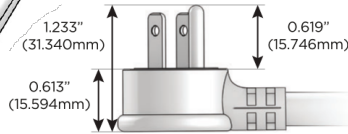

M-POWER-4T

AC POWER & DATA CONNECTIVITY SOLUTION

M-POWER-4T-AAMM-BZ5ATP

Specs:

Modules/Ports:

- A** Tamper Resistant AC Receptacle
- M** Double USB-A (Fast Charging Ports - 18W)

Distributed by

Mormax Company, Inc.