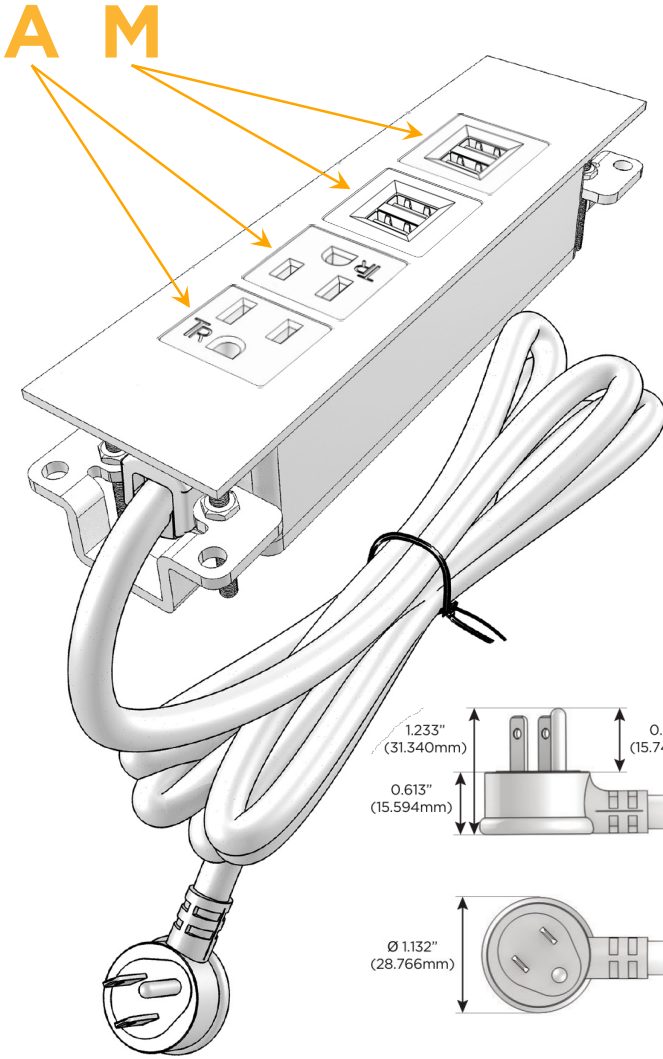

Trim Plate Finish: **ARCHITECTURAL BRONZE (ABS)**

Custom Finishes Available

M-POWER-4T-AAMM-BZ5ATP

Features:

Module/Port Options:

- A** Tamper Resistant AC Receptacle
- E** USB-A & USB-C (20W)
- M** Double USB-A (Fast Charging Ports - 18W)
- H** HDMI
- 6** CAT 6
- 12** RJ 12
- X** Switched AC
- Y** 3-Way Switch (Low Voltage)
- V** USB-C (45W High Speed Charging Port)
- S** USB-C (25W High Speed Charging Port)
- R** Switched AC (Rocker Switch)
- D** Dimmer Switch

Plug:

Supplied with Low Profile Flat 45° Angle 120 VAC Plug

Optional Standard Straight 120 VAC Plug

Optional Straight 120 VAC Pass-through Plug

- CLEAN, COMPACT DESIGN
- STREAMLINED
- LOW PROFILE
- SIDE-EXITING CORDS
- PLUG & PLAY
- 6' AC CORD & PLUG (FLAT PLUG STANDARD)
- CUSTOMIZABLE CONFIGURATIONS AND FINISHES
- UL LISTED FOR MOUNTING IN FURNITURE
- 15A

M-POWER-4T

AC POWER & DATA CONNECTIVITY SOLUTION

M-POWER-4T-AAMM-BZ5ATP

Specs:

Modules/Ports:

- A** Tamper Resistant AC Receptacle
- M** Double USB-A (Fast Charging Ports - 18W)

Distributed by

Mormax Company, Inc.