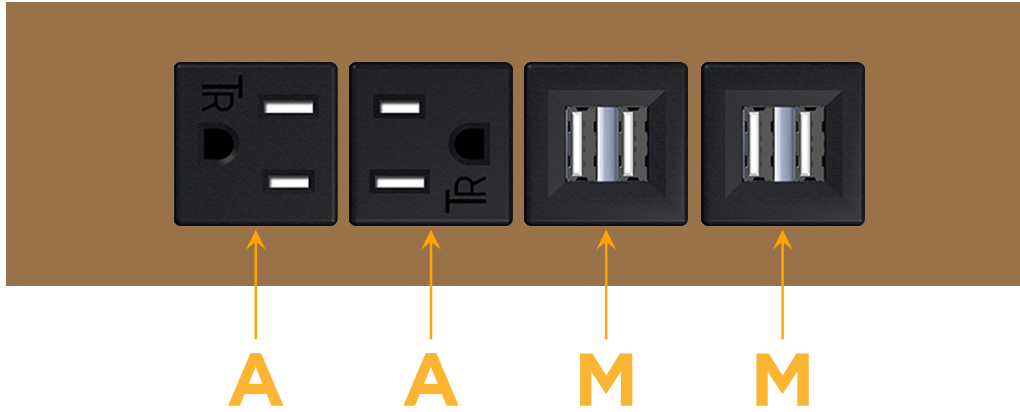

sales@mormax.com

mormax.com

Metro Light & Power's line of power & data solutions offers sophisticated design elements combined with greater ease of installation. Streamlined and low-profile, enhanced by side-exiting cords, our outlets advance the industry with their cutting edge look and feel. We believe flexibility is key, and we provide a variety of mounting options, including the ability to mount in limited spaces. Our outlets are available in many finishes and configurations, in addition to a custom color and finish capability for our clients.

Trim Plate Finish: **ARCHITECTURAL BRONZE (ABS)**

Custom Finishes Available

M-POWER-4T-AAMM-BZ5ATP

Features:

Module/Port Options:

- A** Tamper Resistant AC Receptacle
- E** USB-A & USB-C (20W)
- M** Double USB-A (Fast Charging Ports - 18W)
- H** HDMI
- 6** CAT 6
- 12** RJ 12
- X** Switched AC
- Y** 3-Way Switch (Low Voltage)
- V** USB-C (45W High Speed Charging Port)
- S** USB-C (25W High Speed Charging Port)
- R** Switched AC (Rocker Switch)
- D** Dimmer Switch

Plug:

Supplied with Low Profile Flat 45° Angle 120 VAC Plug

Optional Standard Straight 120 VAC Plug

Optional Straight 120 VAC Pass-through Plug

- CLEAN, COMPACT DESIGN
- STREAMLINED
- LOW PROFILE
- SIDE-EXITING CORDS
- PLUG & PLAY
- 6' AC CORD & PLUG (FLAT PLUG STANDARD)
- CUSTOMIZABLE CONFIGURATIONS AND FINISHES
- UL LISTED FOR MOUNTING IN FURNITURE
- 15A

M-POWER-4T

AC POWER & DATA CONNECTIVITY SOLUTION

M-POWER-4T-AAMM-BZ5ATP

Specs:

Modules/Ports:

- A** Tamper Resistant AC Receptacle
- M** Double USB-A (Fast Charging Ports - 18W)

Distributed by

Mormax Company, Inc.