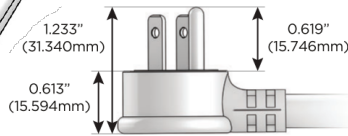

M-POWER-4T

AC POWER & DATA CONNECTIVITY SOLUTION

M-POWER-4T-AAMM-BZ5AATP

Specs:

Modules/Ports:

- A** Tamper Resistant AC Receptacle
- M** Double USB-A (Fast Charging Ports - 18W)

Distributed by

Mormax Company, Inc.