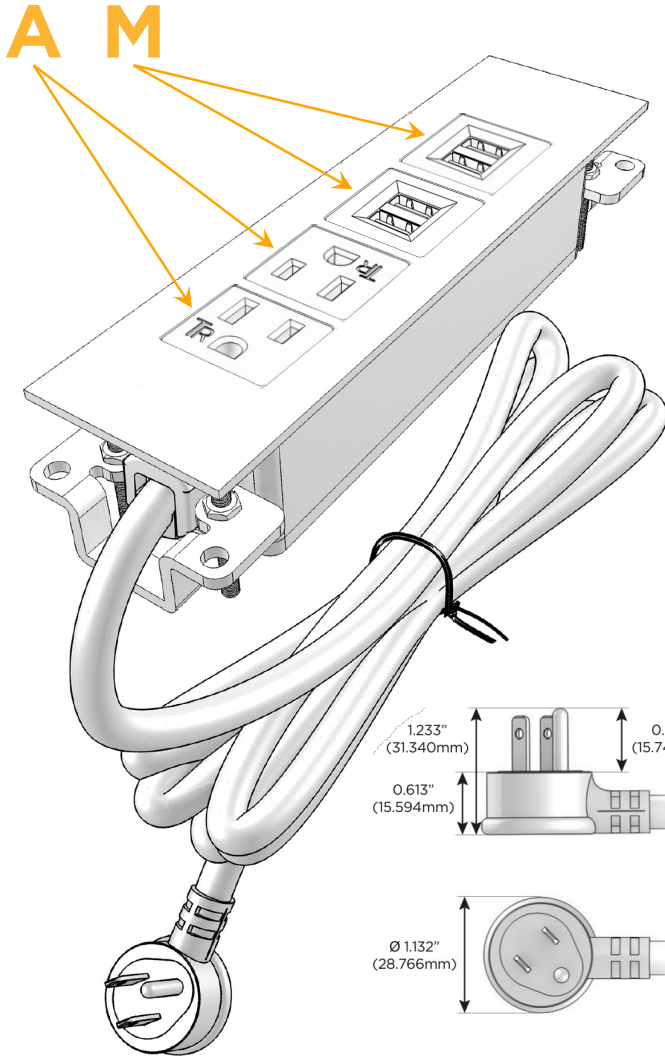

Trim Plate Finish: **ANTIQUED ARCHITECTURAL BRONZE (ABS)**

Custom Finishes Available

M-POWER-4T-AAMM-BZ5AATP

Features:

Module/Port Options:

- A** Tamper Resistant AC Receptacle
- E** USB-A & USB-C (20W)
- M** Double USB-A (Fast Charging Ports - 18W)
- H** HDMI
- 6** CAT 6
- 12** RJ 12
- X** Switched AC
- Y** 3-Way Switch (Low Voltage)
- V** USB-C (45W High Speed Charging Port)
- S** USB-C (25W High Speed Charging Port)
- R** Switched AC (Rocker Switch)
- D** Dimmer Switch

Plug:

Supplied with Low Profile Flat 45° Angle 120 VAC Plug

Optional Standard Straight 120 VAC Plug

Optional Straight 120 VAC Pass-through Plug

- CLEAN, COMPACT DESIGN
- STREAMLINED
- LOW PROFILE
- SIDE-EXITING CORDS
- PLUG & PLAY
- 6' AC CORD & PLUG (FLAT PLUG STANDARD)
- CUSTOMIZABLE CONFIGURATIONS AND FINISHES
- UL LISTED FOR MOUNTING IN FURNITURE
- 15A

M-POWER-4T

AC POWER & DATA CONNECTIVITY SOLUTION

M-POWER-4T-AAMM-BZ5AATP

Specs:

Modules/Ports:

- A** Tamper Resistant AC Receptacle
- M** Double USB-A (Fast Charging Ports - 18W)

Distributed by

Mormax Company, Inc.