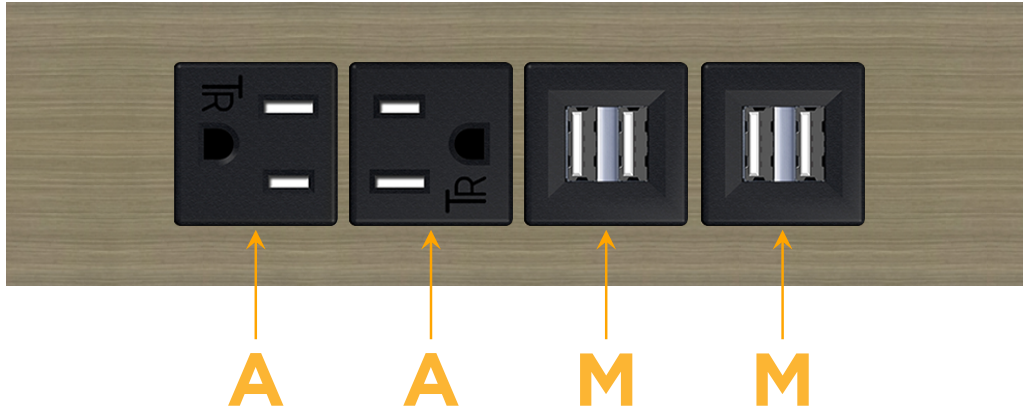

Trim Plate Finish: **ANTIQUED ARCHITECTURAL BRONZE (ABS)**

Custom Finishes Available

M-POWER-4T-AAMM-BZ5AATP

Features:

Module/Port Options:

- A** Tamper Resistant AC Receptacle
- E** USB-A & USB-C (20W)
- M** Double USB-A (Fast Charging Ports - 18W)
- H** HDMI
- 6** CAT 6
- 12** RJ 12
- X** Switched AC
- Y** 3-Way Switch (Low Voltage)
- V** USB-C (45W High Speed Charging Port)
- S** USB-C (25W High Speed Charging Port)
- R** Switched AC (Rocker Switch)
- D** Dimmer Switch

Plug:

Supplied with Low Profile Flat 45° Angle 120 VAC Plug

Optional Standard Straight 120 VAC Plug

Optional Straight 120 VAC Pass-through Plug

- CLEAN, COMPACT DESIGN
- STREAMLINED
- LOW PROFILE
- SIDE-EXITING CORDS
- PLUG & PLAY
- 6' AC CORD & PLUG (FLAT PLUG STANDARD)
- CUSTOMIZABLE CONFIGURATIONS AND FINISHES
- UL LISTED FOR MOUNTING IN FURNITURE
- 15A

M-POWER-4T

AC POWER & DATA CONNECTIVITY SOLUTION

M-POWER-4T-AAMM-BZ5AATP

Specs:

Modules/Ports:

- A** Tamper Resistant AC Receptacle
- M** Double USB-A (Fast Charging Ports - 18W)

Distributed by

Mormax Company, Inc.