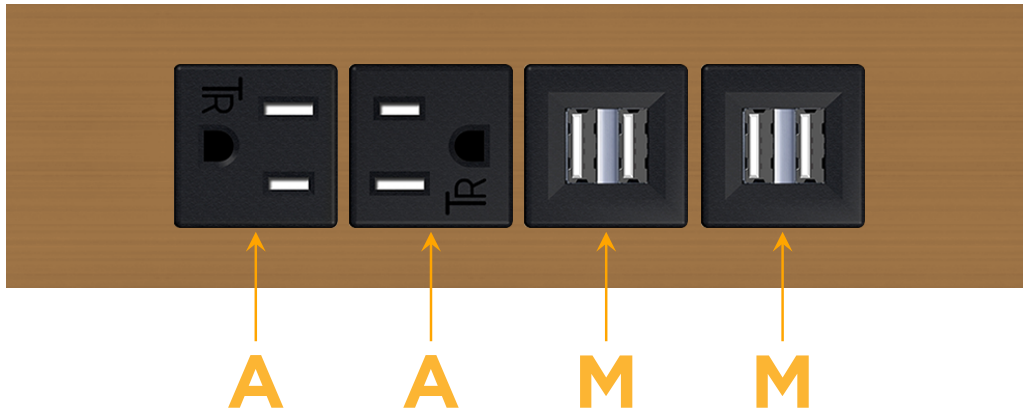

M-POWER-4T

AC POWER & DATA CONNECTIVITY SOLUTION

M-POWER-4T-AAMM-BZ4TP

Distributed by

Mormax Company, Inc.

8 Westchester Plaza

Elmsford, NY 10523

914-699-0101

sales@mormax.com

mormax.com

Metro Light & Power's line of power & data solutions offers sophisticated design elements combined with greater ease of installation. Streamlined and low-profile, enhanced by side-exiting cords, our outlets advance the industry with their cutting edge look and feel. We believe flexibility is key, and we provide a variety of mounting options, including the ability to mount in limited spaces. Our outlets are available in many finishes and configurations, in addition to a custom color and finish capability for our clients.

Trim Plate Finish: **SOLID BRONZE BRUSHED**

Custom Finishes Available

M-POWER-4T-AAMM-BZ4TP

Features:

Module/Port Options:

- **A** Tamper Resistant AC Receptacle
- **E** USB-A & USB-C (20W)
- **M** Double USB-A (Fast Charging Ports - 18W)
- **H** HDMI
- **6** CAT 6
- **12** RJ 12
- **X** Switched AC
- **Y** 3-Way Switch (Low Voltage)
- **V** USB-C (45W High Speed Charging Port)
- **S** USB-C (25W High Speed Charging Port)
- **R** Switched AC (Rocker Switch)
- **D** Dimmer Switch

Plug:

Supplied with Low Profile Flat 45° Angle 120 VAC Plug

Optional Standard Straight 120 VAC Plug

Optional Straight 120 VAC Pass-through Plug

- CLEAN, COMPACT DESIGN
- STREAMLINED
- LOW PROFILE
- SIDE-EXITING CORDS
- PLUG & PLAY
- 6' AC CORD & PLUG (FLAT PLUG STANDARD)
- CUSTOMIZABLE CONFIGURATIONS AND FINISHES
- UL LISTED FOR MOUNTING IN FURNITURE
- 15A