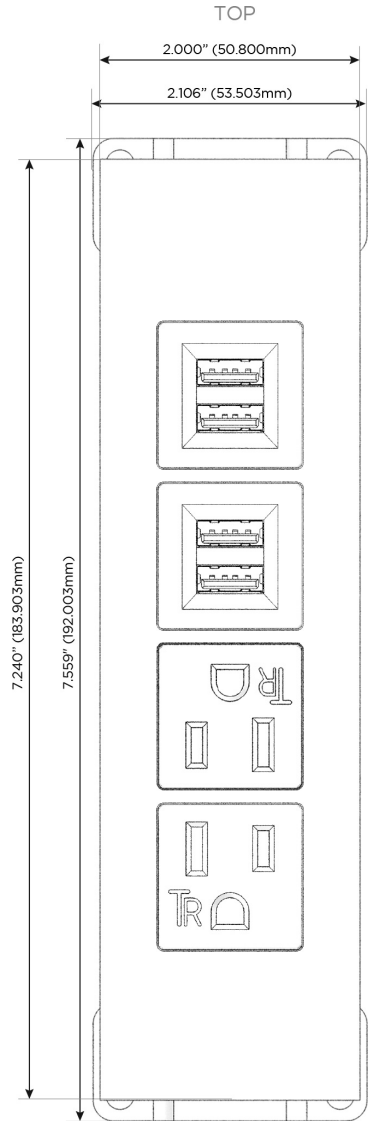

### Module/Port Options:

- A** Tamper Resistant AC Receptacle
- E** USB-A & USB-C (20W)
- M** Double USB-A (Fast Charging Ports - 18W)
- H** HDMI
- 6** CAT 6
- 12** RJ 12
- X** Switched AC
- Y** 3-Way Switch (Low Voltage)
- V** USB-C (45W High Speed Charging Port)
- S** USB-C (25W High Speed Charging Port)
- R** Switched AC (Rocker Switch)
- D** Dimmer Switch

### Plug:

Supplied with Low Profile Flat 45° Angle 120 VAC Plug

Optional Standard Straight 120 VAC Plug

Optional Straight 120 VAC Pass-through Plug

- CLEAN, COMPACT DESIGN
- STREAMLINED
- LOW PROFILE
- SIDE-EXITING CORDS
- PLUG & PLAY
- 6' AC CORD & PLUG (FLAT PLUG STANDARD)
- CUSTOMIZABLE CONFIGURATIONS AND FINISHES
- UL LISTED FOR MOUNTING IN FURNITURE
- 15A

# M-POWER-4T

AC POWER & DATA CONNECTIVITY SOLUTION

M-POWER-4T-AAMM-BZ4TP

Specs:

**Modules/Ports:**

- A** Tamper Resistant AC Receptacle
- M** Double USB-A (Fast Charging Ports - 18W)

Distributed by

Mormax Company, Inc.