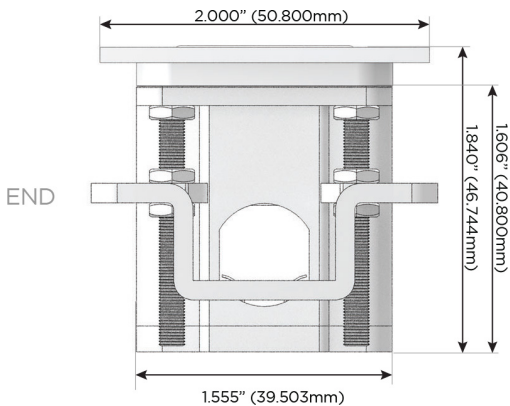

### Plug:

Supplied with Low Profile Flat 45° Angle 120 VAC Plug

Optional Standard Straight 120 VAC Plug

Optional Straight 120 VAC Pass-through Plug

- CLEAN, COMPACT DESIGN
- STREAMLINED
- LOW PROFILE
- SIDE-EXITING CORDS
- PLUG & PLAY
- 6' AC CORD & PLUG (FLAT PLUG STANDARD)
- CUSTOMIZABLE CONFIGURATIONS AND FINISHES
- UL LISTED FOR MOUNTING IN FURNITURE
- 15A

# M-POWER-4T

AC POWER & DATA CONNECTIVITY SOLUTION

M-POWER-4T-AAMM-BZ4TP

Specs:

**Modules/Ports:**

- A** Tamper Resistant AC Receptacle
- M** Double USB-A (Fast Charging Ports - 18W)

Distributed by

Mormax Company, Inc.