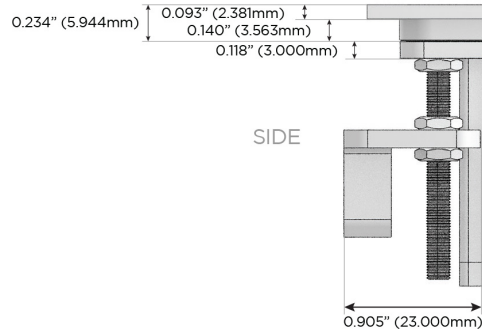

# M-POWER-4T

AC POWER & DATA CONNECTIVITY SOLUTION

M-POWER-4T-AAMM-BZ4TP

Specs:

**Modules/Ports:**

- A** Tamper Resistant AC Receptacle
- M** Double USB-A (Fast Charging Ports - 18W)

Distributed by

Mormax Company, Inc.