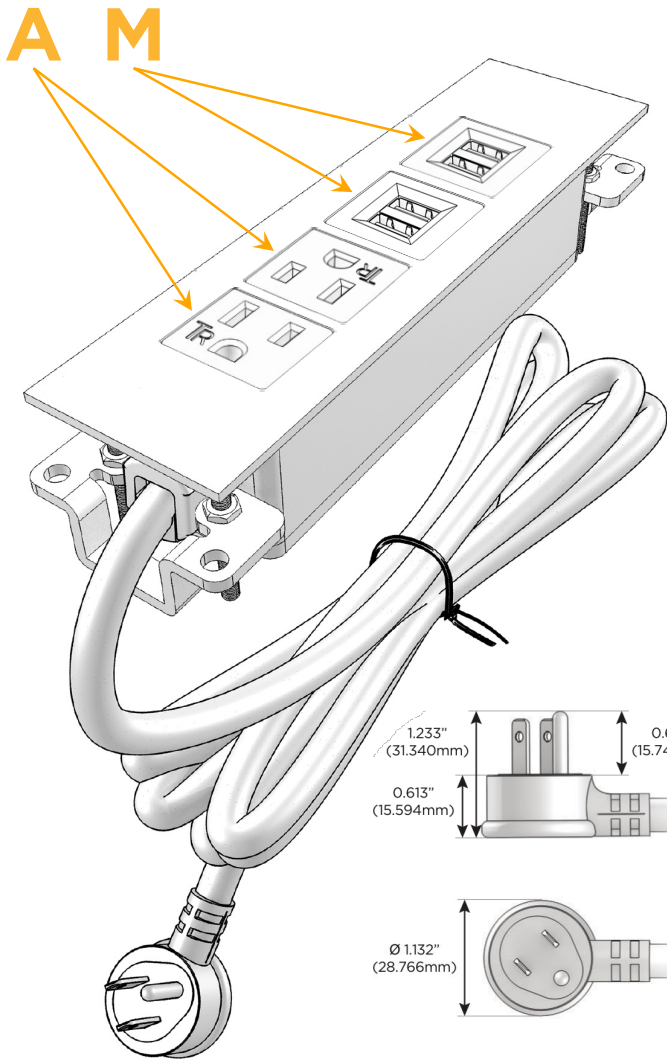

### Module/Port Options:

- A** Tamper Resistant AC Receptacle
- E** USB-A & USB-C (20W)
- M** Double USB-A (Fast Charging Ports - 18W)
- H** HDMI
- 6** CAT 6
- 12** RJ 12
- X** Switched AC
- Y** 3-Way Switch (Low Voltage)
- V** USB-C (45W High Speed Charging Port)
- S** USB-C (25W High Speed Charging Port)
- R** Switched AC (Rocker Switch)
- D** Dimmer Switch

### Plug:

Supplied with Low Profile Flat 45° Angle 120 VAC Plug

Optional Standard Straight 120 VAC Plug

Optional Straight 120 VAC Pass-through Plug

- CLEAN, COMPACT DESIGN
- STREAMLINED
- LOW PROFILE
- SIDE-EXITING CORDS
- PLUG & PLAY
- 6' AC CORD & PLUG (FLAT PLUG STANDARD)
- CUSTOMIZABLE CONFIGURATIONS AND FINISHES
- UL LISTED FOR MOUNTING IN FURNITURE
- 15A

# M-POWER-4T

AC POWER & DATA CONNECTIVITY SOLUTION

M-POWER-4T-AAMM-BZ4TP

Specs:

**Modules/Ports:**

- A** Tamper Resistant AC Receptacle
- M** Double USB-A (Fast Charging Ports - 18W)

Distributed by

Mormax Company, Inc.