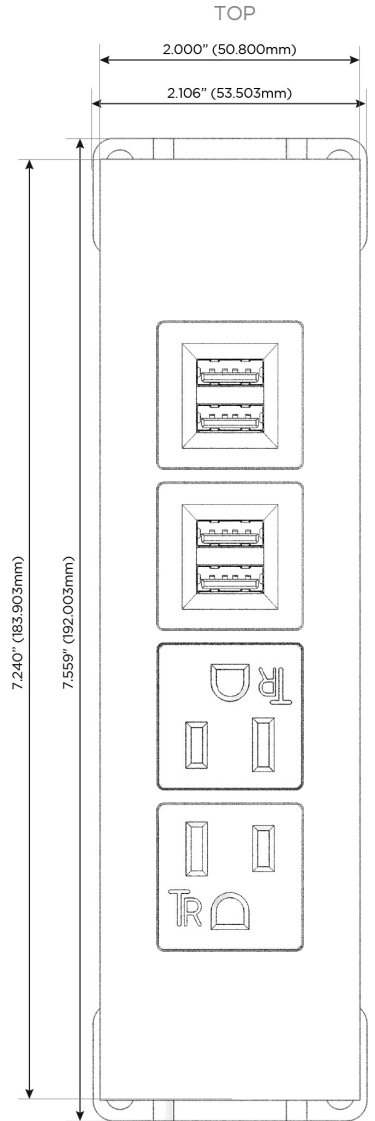

### Module/Port Options:

- A** Tamper Resistant AC Receptacle
- E** USB-A & USB-C (20W)
- M** Double USB-A (Fast Charging Ports - 18W)
- H** HDMI
- 6** CAT 6
- 12** RJ 12
- X** Switched AC
- Y** 3-Way Switch (Low Voltage)
- V** USB-C (45W High Speed Charging Port)
- S** USB-C (25W High Speed Charging Port)
- R** Switched AC (Rocker Switch)
- D** Dimmer Switch

### Plug:

Supplied with Low Profile Flat 45° Angle 120 VAC Plug

Optional Standard Straight 120 VAC Plug

Optional Straight 120 VAC Pass-through Plug

- CLEAN, COMPACT DESIGN
- STREAMLINED
- LOW PROFILE
- SIDE-EXITING CORDS
- PLUG & PLAY
- 6' AC CORD & PLUG (FLAT PLUG STANDARD)
- CUSTOMIZABLE CONFIGURATIONS AND FINISHES
- UL LISTED FOR MOUNTING IN FURNITURE
- 15A

# M-POWER-4T

AC POWER & DATA CONNECTIVITY SOLUTION

M-POWER-4T-AAMM-BRTP

Specs:

**Modules/Ports:**

- A** Tamper Resistant AC Receptacle
- M** Double USB-A (Fast Charging Ports - 18W)

Distributed by

Mormax Company, Inc.