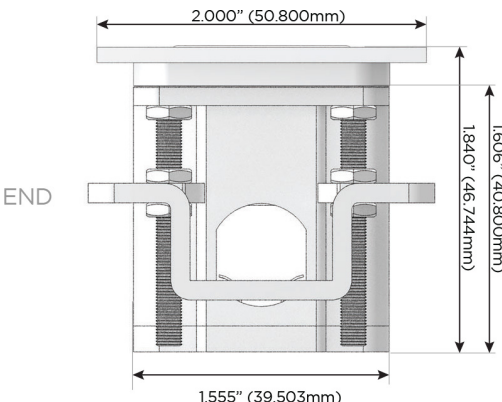

### Plug:

Supplied with Low Profile Flat 45° Angle 120 VAC Plug

Optional Standard Straight 120 VAC Plug

Optional Straight 120 VAC Pass-through Plug

- CLEAN, COMPACT DESIGN
- STREAMLINED
- LOW PROFILE
- SIDE-EXITING CORDS
- PLUG & PLAY
- 6' AC CORD & PLUG (FLAT PLUG STANDARD)
- CUSTOMIZABLE CONFIGURATIONS AND FINISHES
- UL LISTED FOR MOUNTING IN FURNITURE
- 15A

# M-POWER-4T

AC POWER & DATA CONNECTIVITY SOLUTION

M-POWER-4T-AAMM-BRTP

Specs:

**Modules/Ports:**

- A** Tamper Resistant AC Receptacle
- M** Double USB-A (Fast Charging Ports - 18W)

Distributed by

Mormax Company, Inc.