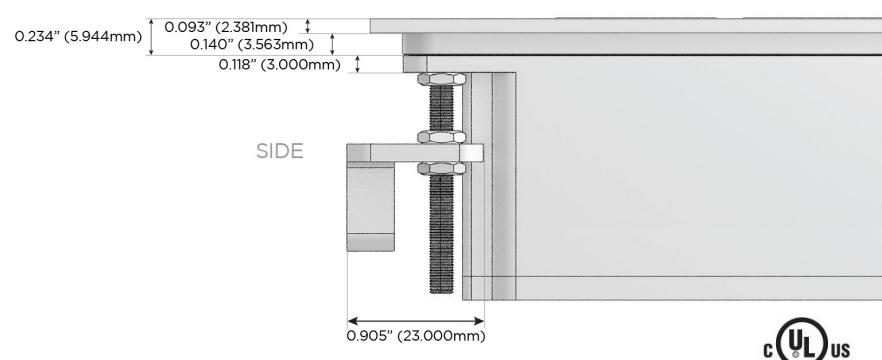

### Plug:

Supplied with Low Profile Flat 45° Angle 120 VAC Plug

Optional Standard Straight 120 VAC Plug

Optional Straight 120 VAC Pass-through Plug

- CLEAN, COMPACT DESIGN
- STREAMLINED
- LOW PROFILE
- SIDE-EXITING CORDS
- PLUG & PLAY
- 6' AC CORD & PLUG (FLAT PLUG STANDARD)
- CUSTOMIZABLE CONFIGURATIONS AND FINISHES
- UL LISTED FOR MOUNTING IN FURNITURE
- 15A

# M-POWER-4T

AC POWER & DATA CONNECTIVITY SOLUTION

M-POWER-4T-AAMM-BRTP

Specs:

**Modules/Ports:**

- A** Tamper Resistant AC Receptacle
- M** Double USB-A (Fast Charging Ports - 18W)

Distributed by

Mormax Company, Inc.