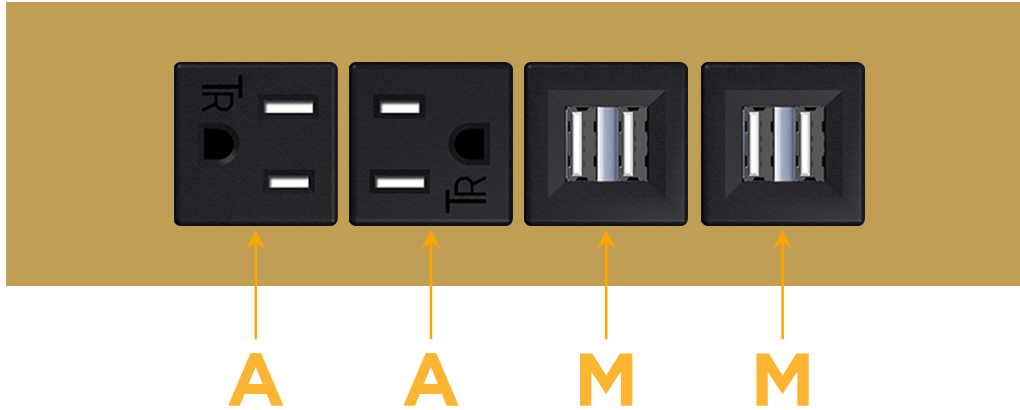

M-POWER-4T

AC POWER & DATA CONNECTIVITY SOLUTION

M-POWER-4T-AAMM-BRTP

Distributed by

Mormax Company, Inc.

8 Westchester Plaza

Elmsford, NY 10523

914-699-0101

sales@mormax.com

mormax.com

Metro Light & Power's line of power & data solutions offers sophisticated design elements combined with greater ease of installation. Streamlined and low-profile, enhanced by side-exiting cords, our outlets advance the industry with their cutting edge look and feel. We believe flexibility is key, and we provide a variety of mounting options, including the ability to mount in limited spaces. Our outlets are available in many finishes and configurations, in addition to a custom color and finish capability for our clients.

Trim Plate Finish: **SOLID BRASS**

Custom Finishes Available

M-POWER-4T-AAMM-BRTP

Features:

Module/Port Options:

- **A** Tamper Resistant AC Receptacle
- **E** USB-A & USB-C (20W)
- **M** Double USB-A (Fast Charging Ports - 18W)
- **H** HDMI
- **6** CAT 6
- **12** RJ 12
- **X** Switched AC
- **Y** 3-Way Switch (Low Voltage)
- **V** USB-C (45W High Speed Charging Port)
- **S** USB-C (25W High Speed Charging Port)
- **R** Switched AC (Rocker Switch)
- **D** Dimmer Switch

Plug:

Supplied with Low Profile Flat 45° Angle 120 VAC Plug

Optional Standard Straight 120 VAC Plug

Optional Straight 120 VAC Pass-through Plug

- CLEAN, COMPACT DESIGN
- STREAMLINED
- LOW PROFILE
- SIDE-EXITING CORDS
- PLUG & PLAY
- 6' AC CORD & PLUG (FLAT PLUG STANDARD)
- CUSTOMIZABLE CONFIGURATIONS AND FINISHES
- UL LISTED FOR MOUNTING IN FURNITURE
- 15A