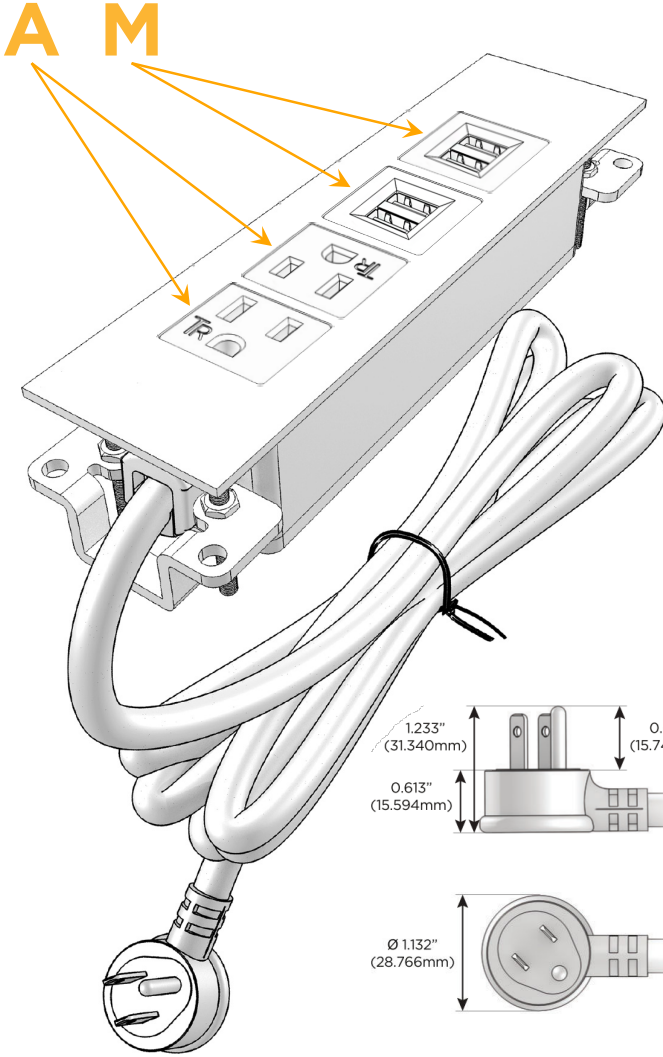

### Module/Port Options:

- A** Tamper Resistant AC Receptacle
- E** USB-A & USB-C (20W)
- M** Double USB-A (Fast Charging Ports - 18W)
- H** HDMI
- 6** CAT 6
- 12** RJ 12
- X** Switched AC
- Y** 3-Way Switch (Low Voltage)
- V** USB-C (45W High Speed Charging Port)
- S** USB-C (25W High Speed Charging Port)
- R** Switched AC (Rocker Switch)
- D** Dimmer Switch

### Plug:

Supplied with Low Profile Flat 45° Angle 120 VAC Plug

Optional Standard Straight 120 VAC Plug

Optional Straight 120 VAC Pass-through Plug

- CLEAN, COMPACT DESIGN
- STREAMLINED
- LOW PROFILE
- SIDE-EXITING CORDS
- PLUG & PLAY
- 6' AC CORD & PLUG (FLAT PLUG STANDARD)
- CUSTOMIZABLE CONFIGURATIONS AND FINISHES
- UL LISTED FOR MOUNTING IN FURNITURE
- 15A

# M-POWER-4T

AC POWER & DATA CONNECTIVITY SOLUTION

M-POWER-4T-AAMM-BRTP

Specs:

**Modules/Ports:**

- A** Tamper Resistant AC Receptacle
- M** Double USB-A (Fast Charging Ports - 18W)

Distributed by

Mormax Company, Inc.