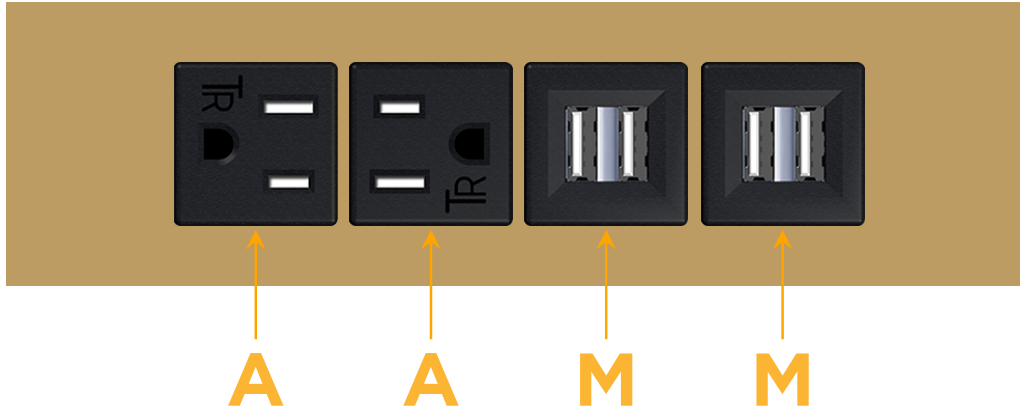

sales@mormax.com

mormax.com

Metro Light & Power's line of power & data solutions offers sophisticated design elements combined with greater ease of installation. Streamlined and low-profile, enhanced by side-exiting cords, our outlets advance the industry with their cutting edge look and feel. We believe flexibility is key, and we provide a variety of mounting options, including the ability to mount in limited spaces. Our outlets are available in many finishes and configurations, in addition to a custom color and finish capability for our clients.

Trim Plate Finish: **BRASS (ABS)**

Custom Finishes Available

M-POWER-4T-AAMM-BRATP

Features:

Module/Port Options:

- A** Tamper Resistant AC Receptacle
- E** USB-A & USB-C (20W)
- M** Double USB-A (Fast Charging Ports - 18W)
- H** HDMI
- 6** CAT 6
- 12** RJ 12
- X** Switched AC
- Y** 3-Way Switch (Low Voltage)
- V** USB-C (45W High Speed Charging Port)
- S** USB-C (25W High Speed Charging Port)
- R** Switched AC (Rocker Switch)
- D** Dimmer Switch

Plug:

Supplied with Low Profile Flat 45° Angle 120 VAC Plug

Optional Standard Straight 120 VAC Plug

Optional Straight 120 VAC Pass-through Plug

- CLEAN, COMPACT DESIGN
- STREAMLINED
- LOW PROFILE
- SIDE-EXITING CORDS
- PLUG & PLAY
- 6' AC CORD & PLUG (FLAT PLUG STANDARD)
- CUSTOMIZABLE CONFIGURATIONS AND FINISHES
- UL LISTED FOR MOUNTING IN FURNITURE
- 15A

M-POWER-4T

AC POWER & DATA CONNECTIVITY SOLUTION

M-POWER-4T-AAMM-BRATP

Specs:

Modules/Ports:

- A** Tamper Resistant AC Receptacle
- M** Double USB-A (Fast Charging Ports - 18W)

Distributed by

Mormax Company, Inc.