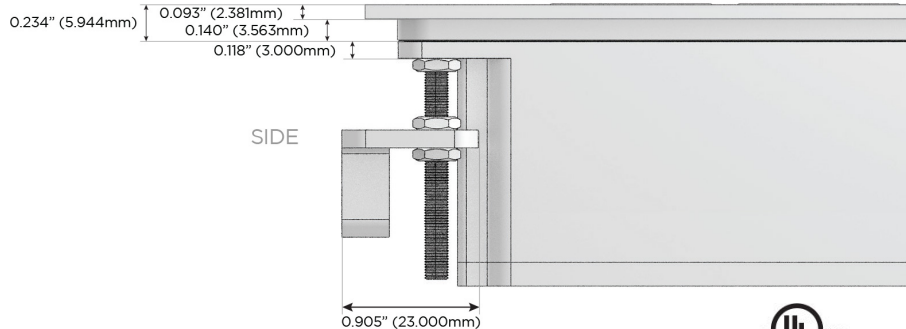

M-POWER-4T

AC POWER & DATA CONNECTIVITY SOLUTION

M-POWER-4T-AAMM-BRATP

Specs:

Modules/Ports:

- A** Tamper Resistant AC Receptacle
- M** Double USB-A (Fast Charging Ports - 18W)

Distributed by

Mormax Company, Inc.