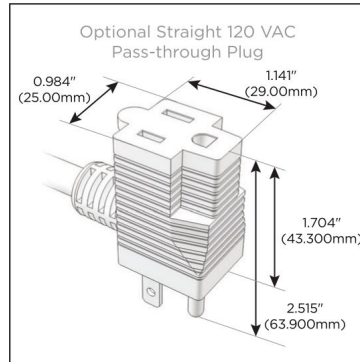

Trim Plate Finish: **BRASS (ABS)**

Custom Finishes Available

M-POWER-4T-AAMM-BRATP

Features:

Module/Port Options:

- A** Tamper Resistant AC Receptacle
- E** USB-A & USB-C (20W)
- M** Double USB-A (Fast Charging Ports - 18W)
- H** HDMI
- 6** CAT 6
- 12** RJ 12
- X** Switched AC
- Y** 3-Way Switch (Low Voltage)
- V** USB-C (45W High Speed Charging Port)
- S** USB-C (25W High Speed Charging Port)
- R** Switched AC (Rocker Switch)
- D** Dimmer Switch

Plug:

Supplied with Low Profile Flat 45° Angle 120 VAC Plug

Optional Standard Straight 120 VAC Plug

Optional Straight 120 VAC Pass-through Plug

- CLEAN, COMPACT DESIGN
- STREAMLINED
- LOW PROFILE
- SIDE-EXITING CORDS
- PLUG & PLAY
- 6' AC CORD & PLUG (FLAT PLUG STANDARD)
- CUSTOMIZABLE CONFIGURATIONS AND FINISHES
- UL LISTED FOR MOUNTING IN FURNITURE
- 15A

M-POWER-4T

AC POWER & DATA CONNECTIVITY SOLUTION

M-POWER-4T-AAMM-BRATP

Specs:

Modules/Ports:

- A** Tamper Resistant AC Receptacle
- M** Double USB-A (Fast Charging Ports - 18W)

Distributed by

Mormax Company, Inc.