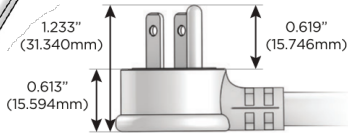

M-POWER-4T

AC POWER & DATA CONNECTIVITY SOLUTION

M-POWER-4T-AAMM-BRATP

Specs:

Modules/Ports:

- A** Tamper Resistant AC Receptacle
- M** Double USB-A (Fast Charging Ports - 18W)

Distributed by

Mormax Company, Inc.