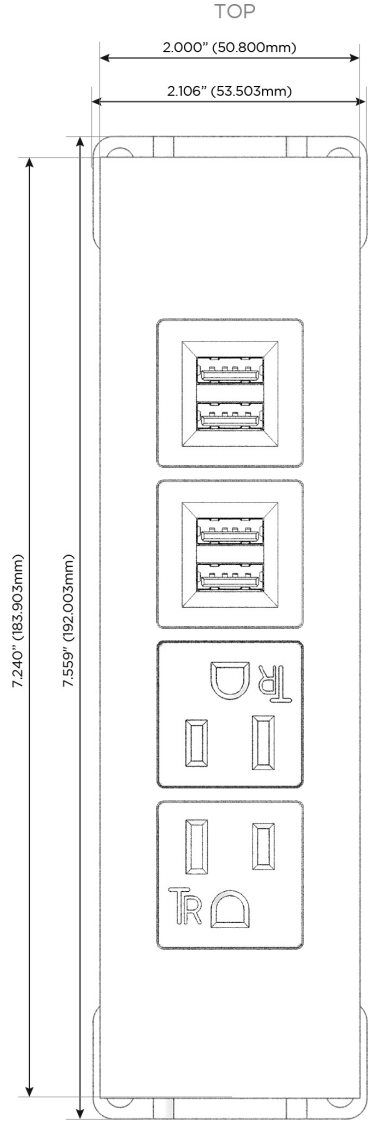

Trim Plate Finish: **BRASS (ABS)**

Custom Finishes Available

M-POWER-4T-AAMM-BRATP

Features:

Module/Port Options:

- A** Tamper Resistant AC Receptacle
- E** USB-A & USB-C (20W)
- M** Double USB-A (Fast Charging Ports - 18W)
- H** HDMI
- 6** CAT 6
- 12** RJ 12
- X** Switched AC
- Y** 3-Way Switch (Low Voltage)
- V** USB-C (45W High Speed Charging Port)
- S** USB-C (25W High Speed Charging Port)
- R** Switched AC (Rocker Switch)
- D** Dimmer Switch

Plug:

Supplied with Low Profile Flat 45° Angle 120 VAC Plug

Optional Standard Straight 120 VAC Plug

Optional Straight 120 VAC Pass-through Plug

- CLEAN, COMPACT DESIGN
- STREAMLINED
- LOW PROFILE
- SIDE-EXITING CORDS
- PLUG & PLAY
- 6' AC CORD & PLUG (FLAT PLUG STANDARD)
- CUSTOMIZABLE CONFIGURATIONS AND FINISHES
- UL LISTED FOR MOUNTING IN FURNITURE
- 15A

M-POWER-4T

AC POWER & DATA CONNECTIVITY SOLUTION

M-POWER-4T-AAMM-BRATP

Specs:

Modules/Ports:

- A** Tamper Resistant AC Receptacle
- M** Double USB-A (Fast Charging Ports - 18W)

Distributed by

Mormax Company, Inc.