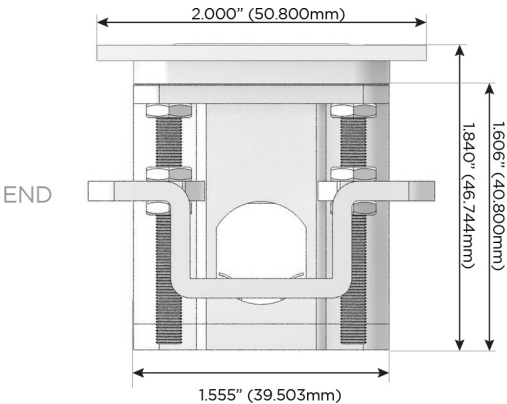

Plug:

Supplied with Low Profile Flat 45° Angle 120 VAC Plug

Optional Standard Straight 120 VAC Plug

Optional Straight 120 VAC Pass-through Plug

- CLEAN, COMPACT DESIGN
- STREAMLINED
- LOW PROFILE
- SIDE-EXITING CORDS
- PLUG & PLAY
- 6' AC CORD & PLUG (FLAT PLUG STANDARD)
- CUSTOMIZABLE CONFIGURATIONS AND FINISHES
- UL LISTED FOR MOUNTING IN FURNITURE
- 15A

M-POWER-4T

AC POWER & DATA CONNECTIVITY SOLUTION

M-POWER-4T-AAMM-BRATP

Specs:

Modules/Ports:

- A** Tamper Resistant AC Receptacle
- M** Double USB-A (Fast Charging Ports - 18W)

Distributed by

Mormax Company, Inc.