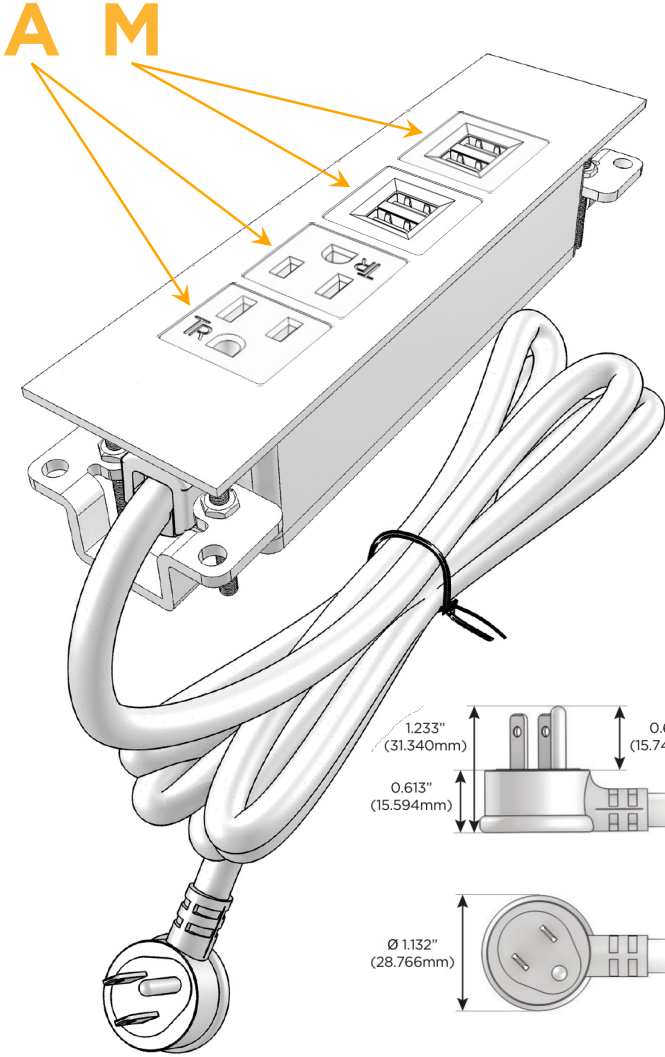

Trim Plate Finish: **BRASS (ABS)**

Custom Finishes Available

M-POWER-4T-AAMM-BRATP

Features:

Module/Port Options:

- A** Tamper Resistant AC Receptacle
- E** USB-A & USB-C (20W)
- M** Double USB-A (Fast Charging Ports - 18W)
- H** HDMI
- 6** CAT 6
- 12** RJ 12
- X** Switched AC
- Y** 3-Way Switch (Low Voltage)
- V** USB-C (45W High Speed Charging Port)
- S** USB-C (25W High Speed Charging Port)
- R** Switched AC (Rocker Switch)
- D** Dimmer Switch

Plug:

Supplied with Low Profile Flat 45° Angle 120 VAC Plug

Optional Standard Straight 120 VAC Plug

Optional Straight 120 VAC Pass-through Plug

- CLEAN, COMPACT DESIGN
- STREAMLINED
- LOW PROFILE
- SIDE-EXITING CORDS
- PLUG & PLAY
- 6' AC CORD & PLUG (FLAT PLUG STANDARD)
- CUSTOMIZABLE CONFIGURATIONS AND FINISHES
- UL LISTED FOR MOUNTING IN FURNITURE
- 15A

M-POWER-4T

AC POWER & DATA CONNECTIVITY SOLUTION

M-POWER-4T-AAMM-BRATP

Specs:

Modules/Ports:

- A** Tamper Resistant AC Receptacle
- M** Double USB-A (Fast Charging Ports - 18W)

Distributed by

Mormax Company, Inc.