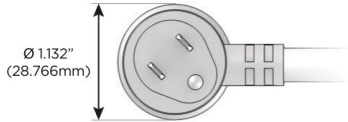

Plug:

Supplied with Low Profile Flat 45° Angle 120 VAC Plug

Optional Standard Straight 120 VAC Plug

Optional Straight 120 VAC Pass-through Plug

- CLEAN, COMPACT DESIGN
- STREAMLINED
- LOW PROFILE
- SIDE-EXITING CORDS
- PLUG & PLAY
- 6' AC CORD & PLUG (FLAT PLUG STANDARD)
- CUSTOMIZABLE CONFIGURATIONS AND FINISHES
- UL LISTED FOR MOUNTING IN FURNITURE
- 15A

M-POWER-4T

AC POWER & DATA CONNECTIVITY SOLUTION

M-POWER-4T-AAMM-BRATP

Specs:

Modules/Ports:

- A** Tamper Resistant AC Receptacle
- M** Double USB-A (Fast Charging Ports - 18W)

Distributed by

Mormax Company, Inc.