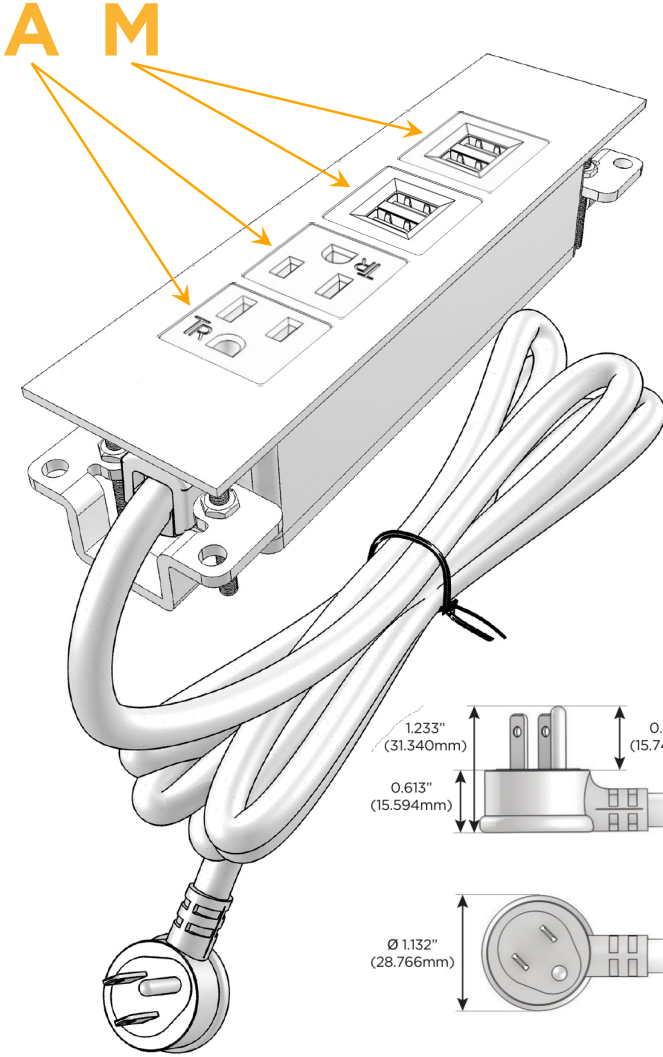

Trim Plate Finish: **SATIN BLACK (ABS)**

Custom Finishes Available

M-POWER-4T-AAMM-B2ATP

Features:

Module/Port Options:

- A** Tamper Resistant AC Receptacle
- E** USB-A & USB-C (20W)
- M** Double USB-A (Fast Charging Ports - 18W)
- H** HDMI
- 6** CAT 6
- 12** RJ 12
- X** Switched AC
- Y** 3-Way Switch (Low Voltage)
- V** USB-C (45W High Speed Charging Port)
- S** USB-C (25W High Speed Charging Port)
- R** Switched AC (Rocker Switch)
- D** Dimmer Switch

Plug:

Supplied with Low Profile Flat 45° Angle 120 VAC Plug

Optional Standard Straight 120 VAC Plug

Optional Straight 120 VAC Pass-through Plug

- CLEAN, COMPACT DESIGN
- STREAMLINED
- LOW PROFILE
- SIDE-EXITING CORDS
- PLUG & PLAY
- 6' AC CORD & PLUG (FLAT PLUG STANDARD)
- CUSTOMIZABLE CONFIGURATIONS AND FINISHES
- UL LISTED FOR MOUNTING IN FURNITURE
- 15A

M-POWER-4T

AC POWER & DATA CONNECTIVITY SOLUTION

M-POWER-4T-AAMM-B2ATP

Specs:

Modules/Ports:

- A** Tamper Resistant AC Receptacle
- M** Double USB-A (Fast Charging Ports - 18W)

Distributed by

Mormax Company, Inc.