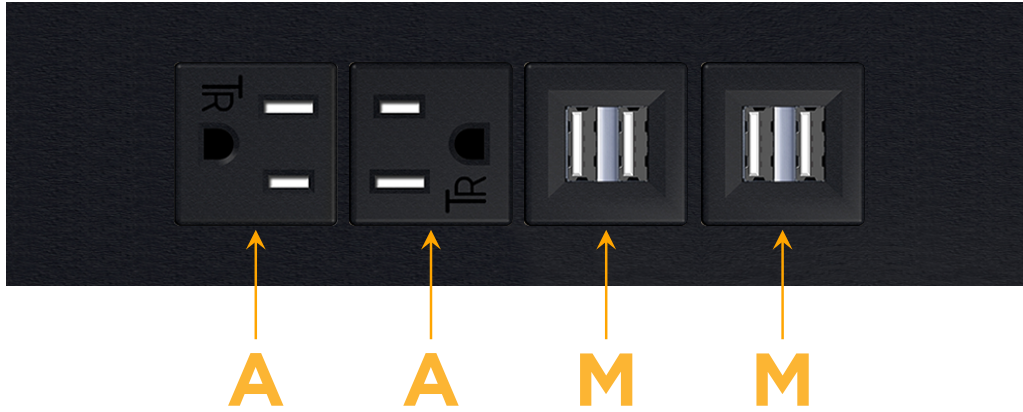

Trim Plate Finish: **SATIN BLACK (ABS)**

Custom Finishes Available

M-POWER-4T-AAMM-B2ATP

Features:

Module/Port Options:

- A** Tamper Resistant AC Receptacle
- E** USB-A & USB-C (20W)
- M** Double USB-A (Fast Charging Ports - 18W)
- H** HDMI
- 6** CAT 6
- 12** RJ 12
- X** Switched AC
- Y** 3-Way Switch (Low Voltage)
- V** USB-C (45W High Speed Charging Port)
- S** USB-C (25W High Speed Charging Port)
- R** Switched AC (Rocker Switch)
- D** Dimmer Switch

Plug:

Supplied with Low Profile Flat 45° Angle 120 VAC Plug

Optional Standard Straight 120 VAC Plug

Optional Straight 120 VAC Pass-through Plug

- CLEAN, COMPACT DESIGN
- STREAMLINED
- LOW PROFILE
- SIDE-EXITING CORDS
- PLUG & PLAY
- 6' AC CORD & PLUG (FLAT PLUG STANDARD)
- CUSTOMIZABLE CONFIGURATIONS AND FINISHES
- UL LISTED FOR MOUNTING IN FURNITURE
- 15A

M-POWER-4T

AC POWER & DATA CONNECTIVITY SOLUTION

M-POWER-4T-AAMM-B2ATP

Specs:

Modules/Ports:

- A** Tamper Resistant AC Receptacle
- M** Double USB-A (Fast Charging Ports - 18W)

Distributed by

Mormax Company, Inc.