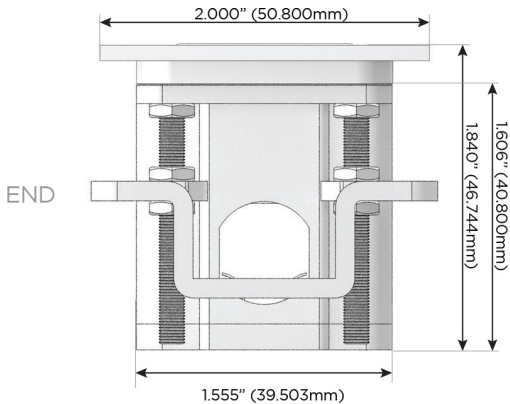

Plug:

Supplied with Low Profile Flat 45° Angle 120 VAC Plug

Optional Standard Straight 120 VAC Plug

Optional Straight 120 VAC Pass-through Plug

- CLEAN, COMPACT DESIGN
- STREAMLINED
- LOW PROFILE
- SIDE-EXITING CORDS
- PLUG & PLAY
- 6' AC CORD & PLUG (FLAT PLUG STANDARD)
- CUSTOMIZABLE CONFIGURATIONS AND FINISHES
- UL LISTED FOR MOUNTING IN FURNITURE
- 15A

M-POWER-4T

AC POWER & DATA CONNECTIVITY SOLUTION

M-POWER-4T-AAMM-B2ATP

Specs:

Modules/Ports:

- A** Tamper Resistant AC Receptacle
- M** Double USB-A (Fast Charging Ports - 18W)

Distributed by

Mormax Company, Inc.