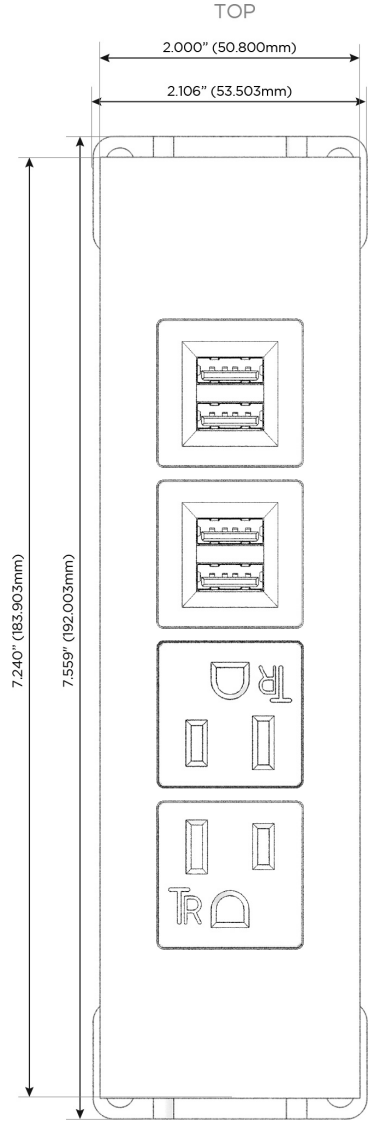

Trim Plate Finish: **SATIN BLACK (ABS)**

Custom Finishes Available

M-POWER-4T-AAMM-B2ATP

Features:

Module/Port Options:

- A** Tamper Resistant AC Receptacle
- E** USB-A & USB-C (20W)
- M** Double USB-A (Fast Charging Ports - 18W)
- H** HDMI
- 6** CAT 6
- 12** RJ 12
- X** Switched AC
- Y** 3-Way Switch (Low Voltage)
- V** USB-C (45W High Speed Charging Port)
- S** USB-C (25W High Speed Charging Port)
- R** Switched AC (Rocker Switch)
- D** Dimmer Switch

Plug:

Supplied with Low Profile Flat 45° Angle 120 VAC Plug

Optional Standard Straight 120 VAC Plug

Optional Straight 120 VAC Pass-through Plug

- CLEAN, COMPACT DESIGN
- STREAMLINED
- LOW PROFILE
- SIDE-EXITING CORDS
- PLUG & PLAY
- 6' AC CORD & PLUG (FLAT PLUG STANDARD)
- CUSTOMIZABLE CONFIGURATIONS AND FINISHES
- UL LISTED FOR MOUNTING IN FURNITURE
- 15A

M-POWER-4T

AC POWER & DATA CONNECTIVITY SOLUTION

M-POWER-4T-AAMM-B2ATP

Specs:

Modules/Ports:

- A** Tamper Resistant AC Receptacle
- M** Double USB-A (Fast Charging Ports - 18W)

Distributed by

Mormax Company, Inc.