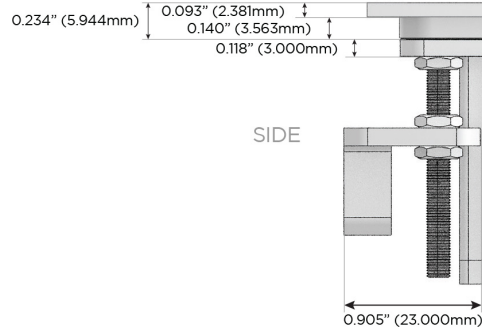

M-POWER-4T

AC POWER & DATA CONNECTIVITY SOLUTION

M-POWER-4T-AAMM-B2ATP

Specs:

Modules/Ports:

- A** Tamper Resistant AC Receptacle
- M** Double USB-A (Fast Charging Ports - 18W)

Distributed by

Mormax Company, Inc.