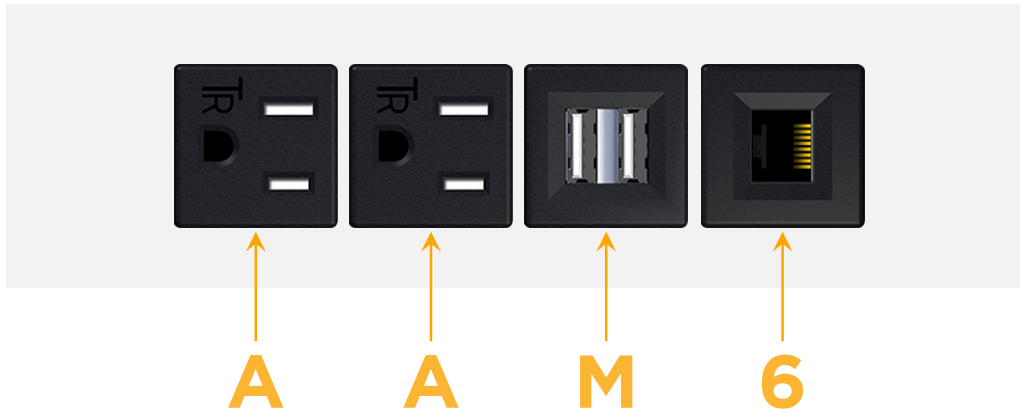

Trim Plate Finish: **WHITE (ABS)**

Custom Finishes Available

M-POWER-4T-AAM6-WATP

Features:

**Module/Port Options:**

- A** Tamper Resistant AC Receptacle
- E** USB-A & USB-C (20W)
- M** Double USB-A (Fast Charging Ports - 18W)
- H** HDMI
- 6** CAT 6
- 12** RJ 12
- X** Switched AC
- Y** 3-Way Switch (Low Voltage)
- V** USB-C (45W High Speed Charging Port)
- S** USB-C (25W High Speed Charging Port)
- R** Switched AC (Rocker Switch)
- D** Dimmer Switch

**Plug:**

Supplied with Low Profile Flat 45° Angle 120 VAC Plug

Optional Standard Straight 120 VAC Plug

Optional Straight 120 VAC Pass-through Plug

- CLEAN, COMPACT DESIGN
- STREAMLINED
- LOW PROFILE
- SIDE-EXITING CORDS
- PLUG & PLAY
- 6' AC CORD & PLUG (FLAT PLUG STANDARD)
- CUSTOMIZABLE CONFIGURATIONS AND FINISHES
- UL LISTED FOR MOUNTING IN FURNITURE
- 15A

### Modules/Ports:

- A** Tamper Resistant AC Receptacle
- M** Double USB-A (Fast Charging Ports - 18W)
- 6** CAT 6