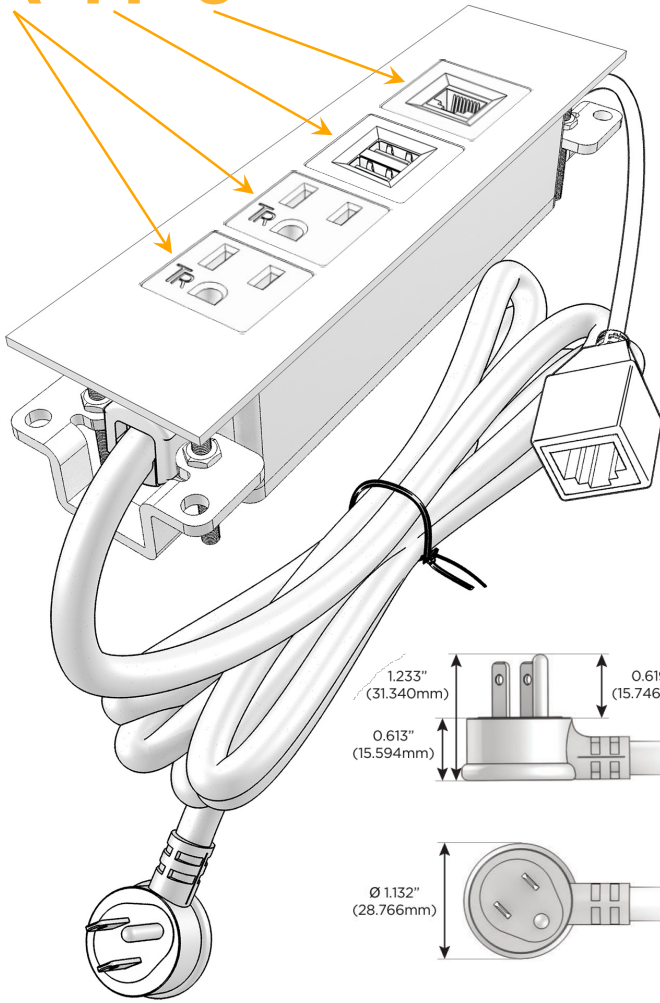

M-POWER-4T

AC POWER & DATA CONNECTIVITY SOLUTION

M-POWER-4T-AAM6-WATP

Specs:

Modules/Ports:

- **A** Tamper Resistant AC Receptacle
- **M** Double USB-A (Fast Charging Ports - 18W)
- **6** CAT 6

A M 6

Distributed by

Mormax Company, Inc.

8 Westchester Plaza

Elmsford, NY 10523

914-699-0101

sales@mormax.com

mormax.com