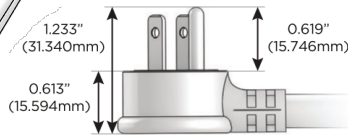

M-POWER-4T

AC POWER & DATA CONNECTIVITY SOLUTION

M-POWER-4T-AAM6-WATP

Specs:

Modules/Ports:

- **A** Tamper Resistant AC Receptacle
- **M** Double USB-A (Fast Charging Ports - 18W)
- **6** CAT 6

A M 6