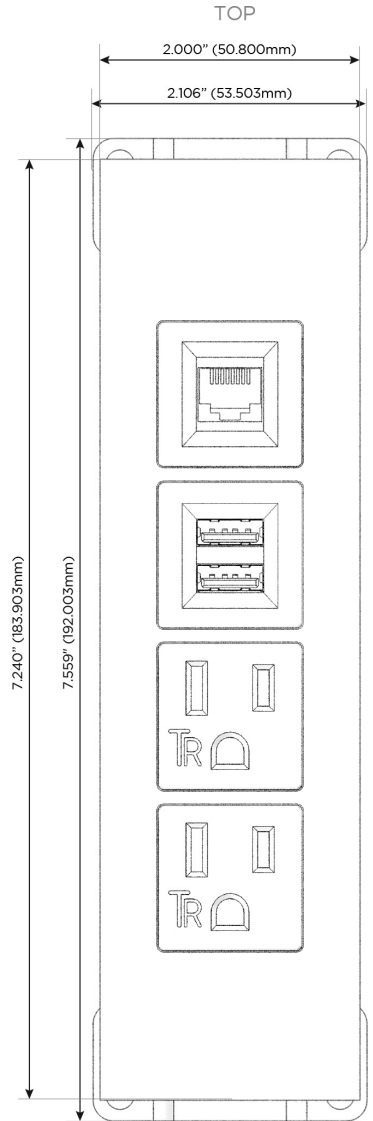

M-POWER-4T

AC POWER & DATA CONNECTIVITY SOLUTION

M-POWER-4T-AAM6-WATP

Specs:

Modules/Ports:

- **A** Tamper Resistant AC Receptacle
- **M** Double USB-A (Fast Charging Ports - 18W)
- **6** CAT 6

A M 6

Distributed by

Mormax Company, Inc.

8 Westchester Plaza

Elmsford, NY 10523

914-699-0101

sales@mormax.com

mormax.com