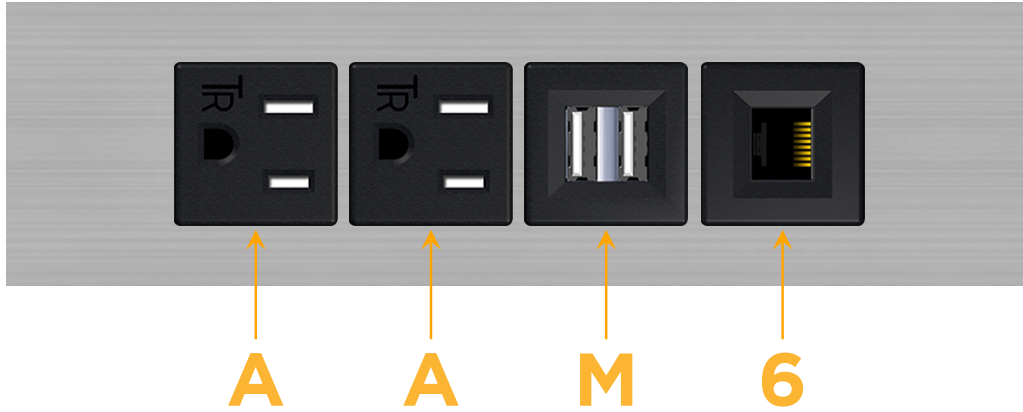

M-POWER-4T

AC POWER & DATA CONNECTIVITY SOLUTION

M-POWER-4T-AAM6-SS4ATP

Distributed by

Mormax Company, Inc.

8 Westchester Plaza

Elmsford, NY 10523

914-699-0101

sales@mormax.com

mormax.com

Metro Light & Power's line of power & data solutions offers sophisticated design elements combined with greater ease of installation. Streamlined and low-profile, enhanced by side-exiting cords, our outlets advance the industry with their cutting edge look and feel. We believe flexibility is key, and we provide a variety of mounting options, including the ability to mount in limited spaces. Our outlets are available in many finishes and configurations, in addition to a custom color and finish capability for our clients.

Trim Plate Finish: **BRUSHED STAINLESS (ABS)**

Custom Finishes Available

M-POWER-4T-AAM6-SS4ATP

Features:

Module/Port Options:

- **A** Tamper Resistant AC Receptacle
- **E** USB-A & USB-C (20W)
- **M** Double USB-A (Fast Charging Ports - 18W)
- **H** HDMI
- **6** CAT 6
- **12** RJ 12
- **X** Switched AC
- **Y** 3-Way Switch (Low Voltage)
- **V** USB-C (45W High Speed Charging Port)
- **S** USB-C (25W High Speed Charging Port)
- **R** Switched AC (Rocker Switch)
- **D** Dimmer Switch

Plug:

Supplied with Low Profile Flat 45° Angle 120 VAC Plug

Optional Standard Straight 120 VAC Plug

Optional Straight 120 VAC Pass-through Plug

- CLEAN, COMPACT DESIGN
- STREAMLINED
- LOW PROFILE
- SIDE-EXITING CORDS
- PLUG & PLAY
- 6' AC CORD & PLUG (FLAT PLUG STANDARD)
- CUSTOMIZABLE CONFIGURATIONS AND FINISHES
- UL LISTED FOR MOUNTING IN FURNITURE
- 15A