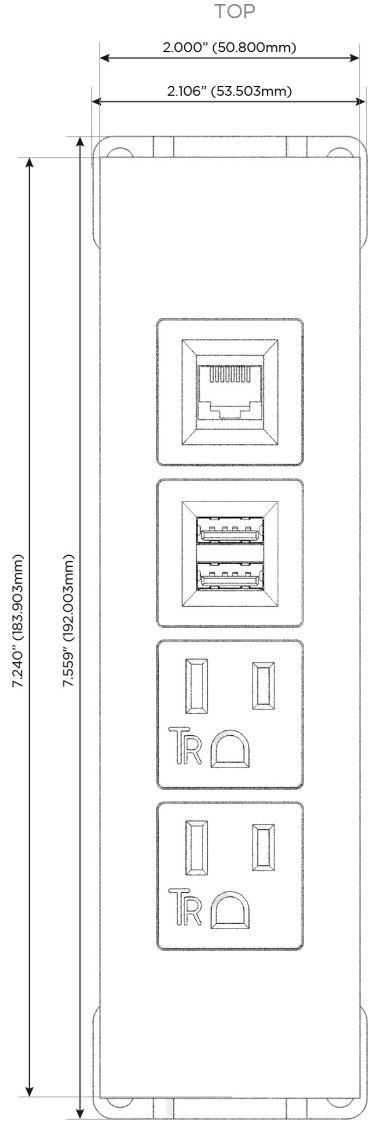

M-POWER-4T

AC POWER & DATA CONNECTIVITY SOLUTION

M-POWER-4T-AAM6-SS4ATP

Specs:

Modules/Ports:

- **A** Tamper Resistant AC Receptacle
- **M** Double USB-A (Fast Charging Ports - 18W)
- **6** CAT 6

A M 6

Distributed by

Mormax Company, Inc.

8 Westchester Plaza

Elmsford, NY 10523

914-699-0101

sales@mormax.com

mormax.com