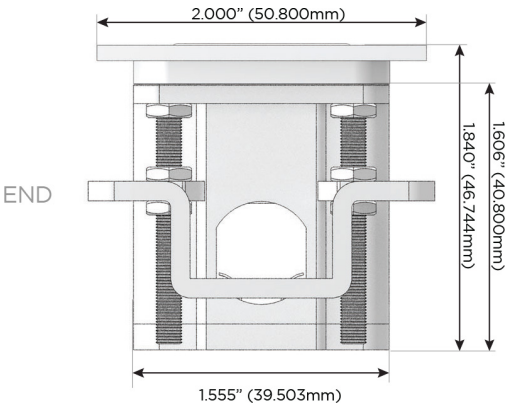

M-POWER-4T

AC POWER & DATA CONNECTIVITY SOLUTION

M-POWER-4T-AAM6-SS4ATP

Specs:

Modules/Ports:

- **A** Tamper Resistant AC Receptacle
- **M** Double USB-A (Fast Charging Ports - 18W)
- **6** CAT 6

A M 6

Distributed by

Mormax Company, Inc.

8 Westchester Plaza

Elmsford, NY 10523

914-699-0101

sales@mormax.com

mormax.com