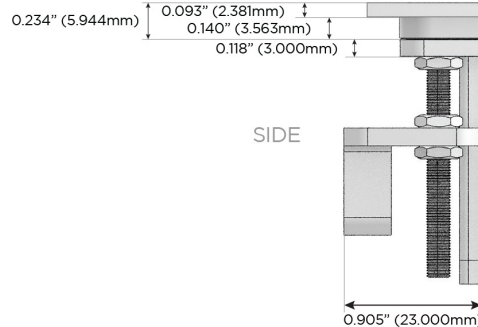

M-POWER-4T

AC POWER & DATA CONNECTIVITY SOLUTION

M-POWER-4T-AAM6-SS4ATP

Specs:

Modules/Ports:

- **A** Tamper Resistant AC Receptacle
- **M** Double USB-A (Fast Charging Ports - 18W)
- **6** CAT 6

A M 6

Distributed by

Mormax Company, Inc.

8 Westchester Plaza

Elmsford, NY 10523

914-699-0101

sales@mormax.com

mormax.com