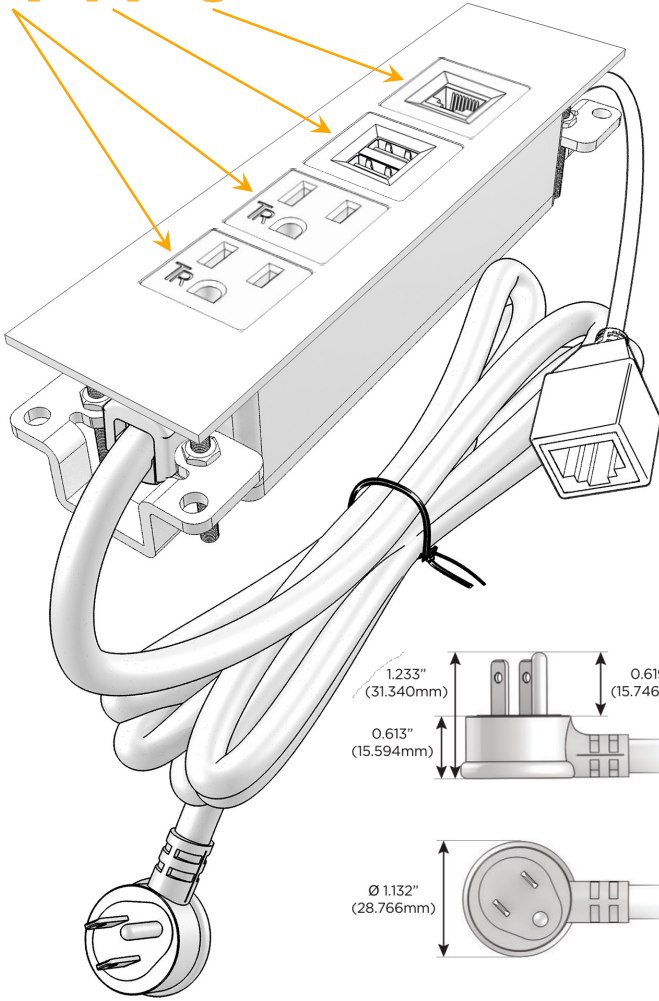

M-POWER-4T

AC POWER & DATA CONNECTIVITY SOLUTION

M-POWER-4T-AAM6-SS4ATP

Specs:

Modules/Ports:

- **A** Tamper Resistant AC Receptacle
- **M** Double USB-A (Fast Charging Ports - 18W)
- **6** CAT 6

A M 6

Distributed by

Mormax Company, Inc.

8 Westchester Plaza

Elmsford, NY 10523

914-699-0101

sales@mormax.com

mormax.com