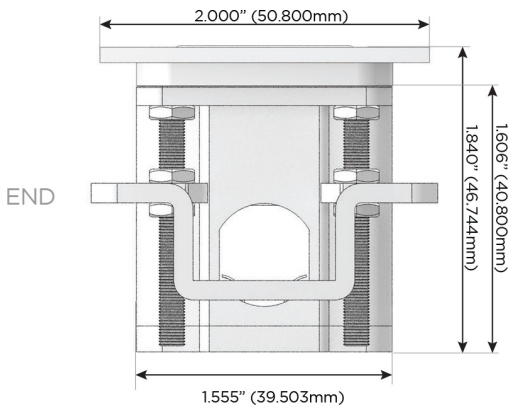

Plug:

Supplied with Low Profile Flat 45° Angle 120 VAC Plug

Optional Standard Straight 120 VAC Plug

Optional Straight 120 VAC Pass-through Plug

- CLEAN, COMPACT DESIGN
- STREAMLINED
- LOW PROFILE
- SIDE-EXITING CORDS
- PLUG & PLAY
- 6' AC CORD & PLUG (FLAT PLUG STANDARD)
- CUSTOMIZABLE CONFIGURATIONS AND FINISHES
- UL LISTED FOR MOUNTING IN FURNITURE
- 15A

M-POWER-4T

AC POWER & DATA CONNECTIVITY SOLUTION

M-POWER-4T-AAM6-SATP

Specs:

Modules/Ports:

- A** Tamper Resistant AC Receptacle
- M** Double USB-A (Fast Charging Ports - 18W)
- 6** CAT 6

A M 6

Distributed by