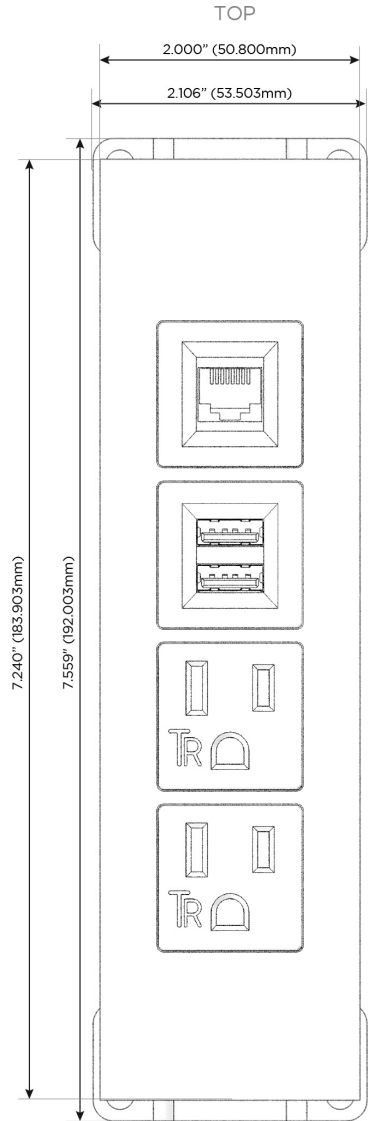

Trim Plate Finish: **SATIN NICKEL (ABS)**

Custom Finishes Available

M-POWER-4T-AAM6-SATP

Features:

Module/Port Options:

- A** Tamper Resistant AC Receptacle
- E** USB-A & USB-C (20W)
- M** Double USB-A (Fast Charging Ports - 18W)
- H** HDMI
- 6** CAT 6
- 12** RJ 12
- X** Switched AC
- Y** 3-Way Switch (Low Voltage)
- V** USB-C (45W High Speed Charging Port)
- S** USB-C (25W High Speed Charging Port)
- R** Switched AC (Rocker Switch)
- D** Dimmer Switch

Plug:

Supplied with Low Profile Flat 45° Angle 120 VAC Plug

Optional Standard Straight 120 VAC Plug

Optional Straight 120 VAC Pass-through Plug

- CLEAN, COMPACT DESIGN
- STREAMLINED
- LOW PROFILE
- SIDE-EXITING CORDS
- PLUG & PLAY
- 6' AC CORD & PLUG (FLAT PLUG STANDARD)
- CUSTOMIZABLE CONFIGURATIONS AND FINISHES
- UL LISTED FOR MOUNTING IN FURNITURE
- 15A

M-POWER-4T

AC POWER & DATA CONNECTIVITY SOLUTION

M-POWER-4T-AAM6-SATP

Specs:

Modules/Ports:

- A** Tamper Resistant AC Receptacle
- M** Double USB-A (Fast Charging Ports - 18W)
- 6** CAT 6

A M 6

Distributed by