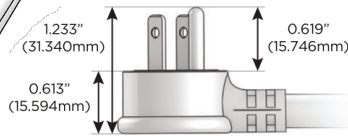

M-POWER-4T

AC POWER & DATA CONNECTIVITY SOLUTION

M-POWER-4T-AAM6-SATP

Specs:

Modules/Ports:

- A** Tamper Resistant AC Receptacle
- M** Double USB-A (Fast Charging Ports - 18W)
- 6** CAT 6

A M 6

Distributed by