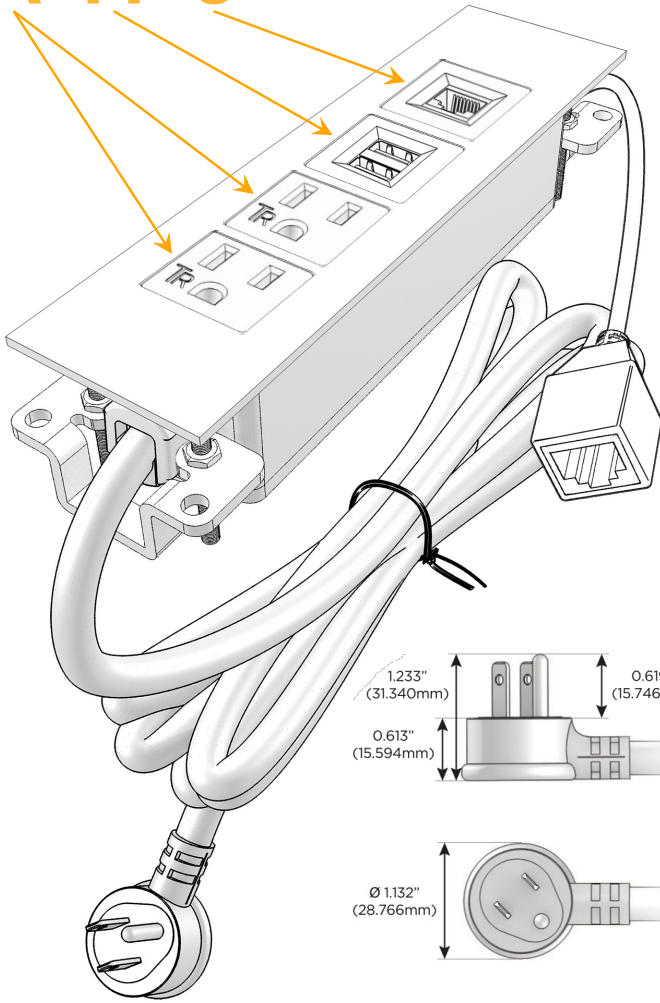

Trim Plate Finish: **SATIN NICKEL (ABS)**

Custom Finishes Available

M-POWER-4T-AAM6-SATP

Features:

Module/Port Options:

- A** Tamper Resistant AC Receptacle
- E** USB-A & USB-C (20W)
- M** Double USB-A (Fast Charging Ports - 18W)
- H** HDMI
- 6** CAT 6
- 12** RJ 12
- X** Switched AC
- Y** 3-Way Switch (Low Voltage)
- V** USB-C (45W High Speed Charging Port)
- S** USB-C (25W High Speed Charging Port)
- R** Switched AC (Rocker Switch)
- D** Dimmer Switch

Plug:

Supplied with Low Profile Flat 45° Angle 120 VAC Plug

Optional Standard Straight 120 VAC Plug

Optional Straight 120 VAC Pass-through Plug

- CLEAN, COMPACT DESIGN
- STREAMLINED
- LOW PROFILE
- SIDE-EXITING CORDS
- PLUG & PLAY
- 6' AC CORD & PLUG (FLAT PLUG STANDARD)
- CUSTOMIZABLE CONFIGURATIONS AND FINISHES
- UL LISTED FOR MOUNTING IN FURNITURE
- 15A

M-POWER-4T

AC POWER & DATA CONNECTIVITY SOLUTION

M-POWER-4T-AAM6-SATP

Specs:

Modules/Ports:

- A** Tamper Resistant AC Receptacle
- M** Double USB-A (Fast Charging Ports - 18W)
- 6** CAT 6

A M 6

Distributed by