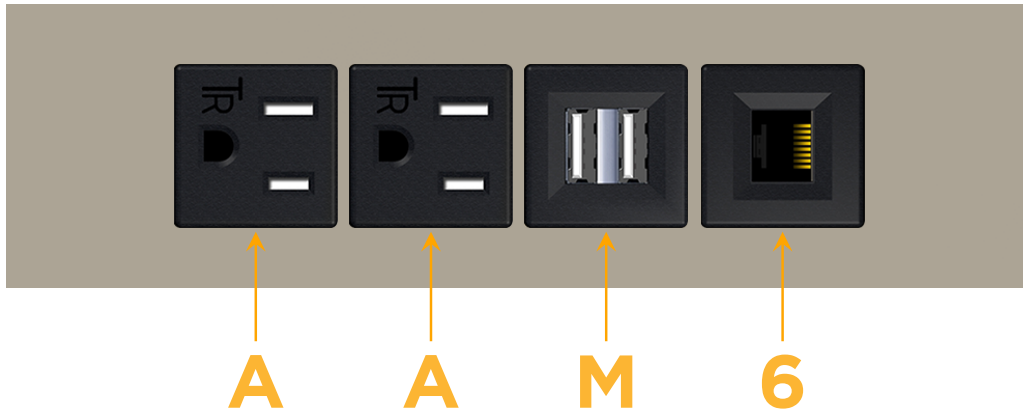

sales@mormax.com

mormax.com

Metro Light & Power's line of power & data solutions offers sophisticated design elements combined with greater ease of installation. Streamlined and low-profile, enhanced by side-exiting cords, our outlets advance the industry with their cutting edge look and feel. We believe flexibility is key, and we provide a variety of mounting options, including the ability to mount in limited spaces. Our outlets are available in many finishes and configurations, in addition to a custom color and finish capability for our clients.

Trim Plate Finish: **SATIN NICKEL (ABS)**

Custom Finishes Available

M-POWER-4T-AAM6-SATP

Features:

Module/Port Options:

- A** Tamper Resistant AC Receptacle
- E** USB-A & USB-C (20W)
- M** Double USB-A (Fast Charging Ports - 18W)
- H** HDMI
- 6** CAT 6
- 12** RJ 12
- X** Switched AC
- Y** 3-Way Switch (Low Voltage)
- V** USB-C (45W High Speed Charging Port)
- S** USB-C (25W High Speed Charging Port)
- R** Switched AC (Rocker Switch)
- D** Dimmer Switch

Plug:

Supplied with Low Profile Flat 45° Angle 120 VAC Plug

Optional Standard Straight 120 VAC Plug

Optional Straight 120 VAC Pass-through Plug

- CLEAN, COMPACT DESIGN
- STREAMLINED
- LOW PROFILE
- SIDE-EXITING CORDS
- PLUG & PLAY
- 6' AC CORD & PLUG (FLAT PLUG STANDARD)
- CUSTOMIZABLE CONFIGURATIONS AND FINISHES
- UL LISTED FOR MOUNTING IN FURNITURE
- 15A

M-POWER-4T

AC POWER & DATA CONNECTIVITY SOLUTION

M-POWER-4T-AAM6-SATP

Specs:

Modules/Ports:

- A** Tamper Resistant AC Receptacle
- M** Double USB-A (Fast Charging Ports - 18W)
- 6** CAT 6

A M 6

Distributed by