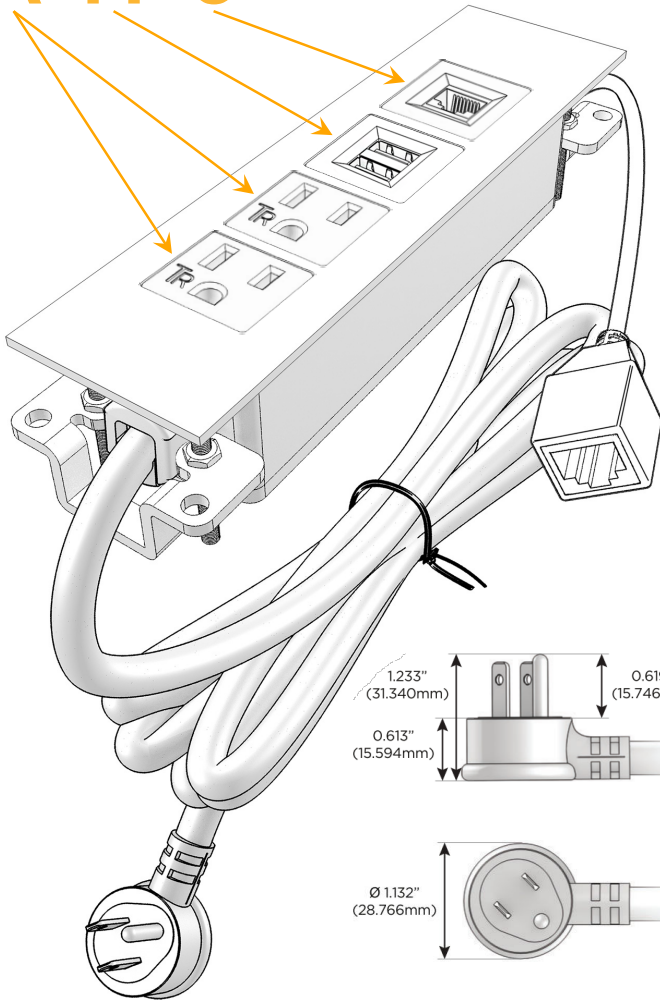

M-POWER-4T

AC POWER & DATA CONNECTIVITY SOLUTION

M-POWER-4T-AAM6-CUATP

Specs:

Modules/Ports:

- **A** Tamper Resistant AC Receptacle
- **M** Double USB-A (Fast Charging Ports - 18W)
- **6** CAT 6

A M 6

Distributed by

Mormax Company, Inc.

8 Westchester Plaza

Elmsford, NY 10523

914-699-0101

sales@mormax.com

mormax.com