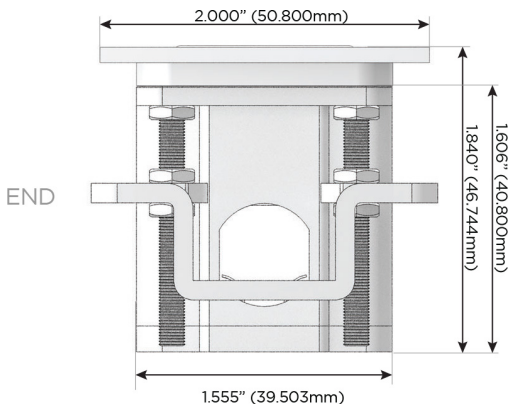

M-POWER-4T

AC POWER & DATA CONNECTIVITY SOLUTION

M-POWER-4T-AAM6-CUATP

Specs:

Modules/Ports:

- **A** Tamper Resistant AC Receptacle
- **M** Double USB-A (Fast Charging Ports - 18W)
- **6** CAT 6

A M 6

Distributed by

Mormax Company, Inc.

8 Westchester Plaza

Elmsford, NY 10523

914-699-0101

sales@mormax.com

mormax.com