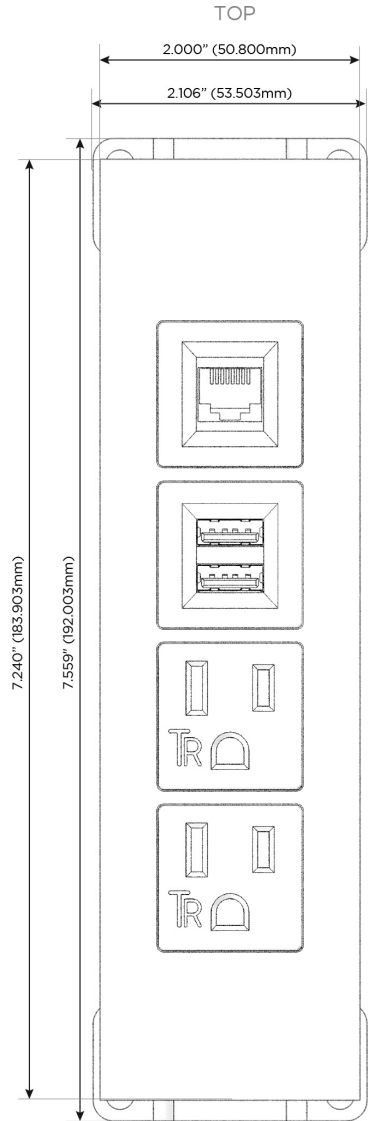

M-POWER-4T

AC POWER & DATA CONNECTIVITY SOLUTION

M-POWER-4T-AAM6-CUATP

Specs:

Modules/Ports:

- **A** Tamper Resistant AC Receptacle
- **M** Double USB-A (Fast Charging Ports - 18W)
- **6** CAT 6

A M 6

Distributed by

Mormax Company, Inc.

8 Westchester Plaza

Elmsford, NY 10523

914-699-0101

sales@mormax.com

mormax.com