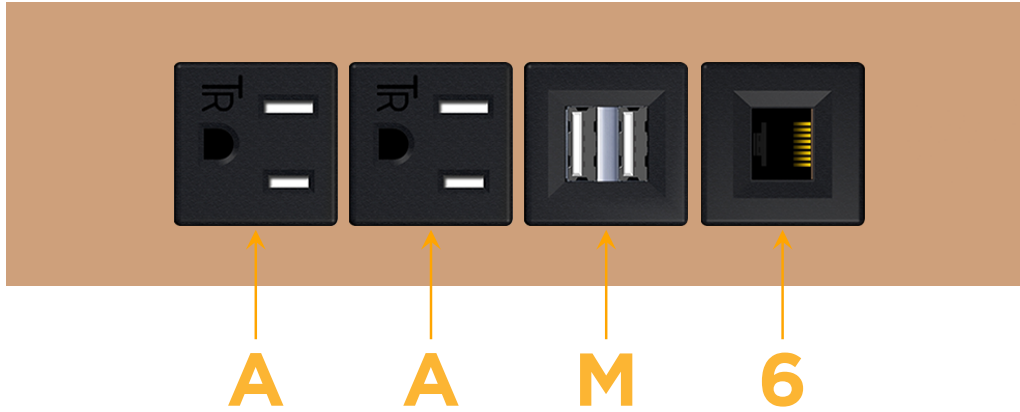

M-POWER-4T

AC POWER & DATA CONNECTIVITY SOLUTION

M-POWER-4T-AAM6-CUATP

Distributed by

Mormax Company, Inc.

8 Westchester Plaza

Elmsford, NY 10523

914-699-0101

sales@mormax.com

mormax.com

Metro Light & Power's line of power & data solutions offers sophisticated design elements combined with greater ease of installation. Streamlined and low-profile, enhanced by side-exiting cords, our outlets advance the industry with their cutting edge look and feel. We believe flexibility is key, and we provide a variety of mounting options, including the ability to mount in limited spaces. Our outlets are available in many finishes and configurations, in addition to a custom color and finish capability for our clients.

Trim Plate Finish: **COPPER (ABS)**

Custom Finishes Available

M-POWER-4T-AAM6-CUATP

Features:

Module/Port Options:

- **A** Tamper Resistant AC Receptacle
- **E** USB-A & USB-C (20W)
- **M** Double USB-A (Fast Charging Ports - 18W)
- **H** HDMI
- **6** CAT 6
- **12** RJ 12
- **X** Switched AC
- **Y** 3-Way Switch (Low Voltage)
- **V** USB-C (45W High Speed Charging Port)
- **S** USB-C (25W High Speed Charging Port)
- **R** Switched AC (Rocker Switch)
- **D** Dimmer Switch

Plug:

Supplied with Low Profile Flat 45° Angle 120 VAC Plug

Optional Standard Straight 120 VAC Plug

Optional Straight 120 VAC Pass-through Plug

- CLEAN, COMPACT DESIGN
- STREAMLINED
- LOW PROFILE
- SIDE-EXITING CORDS
- PLUG & PLAY
- 6' AC CORD & PLUG (FLAT PLUG STANDARD)
- CUSTOMIZABLE CONFIGURATIONS AND FINISHES
- UL LISTED FOR MOUNTING IN FURNITURE
- 15A