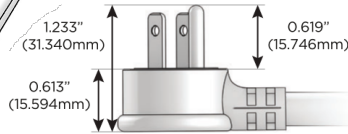

M-POWER-4T

AC POWER & DATA CONNECTIVITY SOLUTION

M-POWER-4T-AAM6-CRATP

Specs:

Modules/Ports:

- A** Tamper Resistant AC Receptacle
- M** Double USB-A (Fast Charging Ports - 18W)
- 6** CAT 6

A M 6

Distributed by