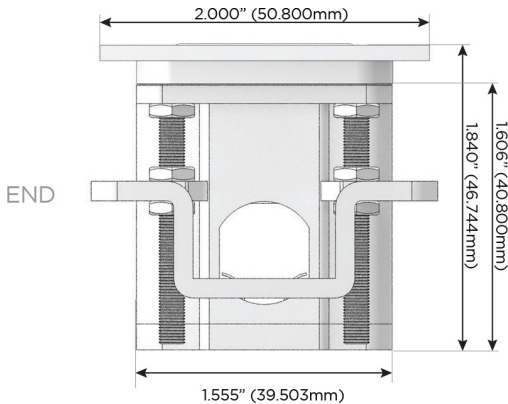

Plug:

Supplied with Low Profile Flat 45° Angle 120 VAC Plug

Optional Standard Straight 120 VAC Plug

Optional Straight 120 VAC Pass-through Plug

- CLEAN, COMPACT DESIGN
- STREAMLINED
- LOW PROFILE
- SIDE-EXITING CORDS
- PLUG & PLAY
- 6' AC CORD & PLUG (FLAT PLUG STANDARD)
- CUSTOMIZABLE CONFIGURATIONS AND FINISHES
- UL LISTED FOR MOUNTING IN FURNITURE
- 15A

M-POWER-4T

AC POWER & DATA CONNECTIVITY SOLUTION

M-POWER-4T-AAM6-CRATP

Specs:

Modules/Ports:

- A** Tamper Resistant AC Receptacle
- M** Double USB-A (Fast Charging Ports - 18W)
- 6** CAT 6

A M 6

Distributed by