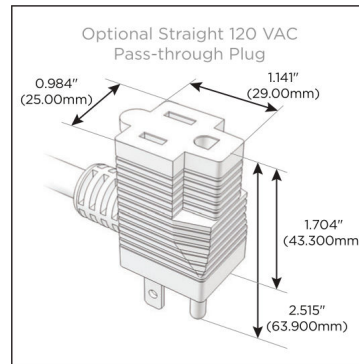

Plug:

Supplied with Low Profile Flat 45° Angle 120 VAC Plug

Optional Standard Straight 120 VAC Plug

Optional Straight 120 VAC Pass-through Plug

- CLEAN, COMPACT DESIGN
- STREAMLINED
- LOW PROFILE
- SIDE-EXITING CORDS
- PLUG & PLAY
- 6' AC CORD & PLUG (FLAT PLUG STANDARD)
- CUSTOMIZABLE CONFIGURATIONS AND FINISHES
- UL LISTED FOR MOUNTING IN FURNITURE
- 15A

M-POWER-4T

AC POWER & DATA CONNECTIVITY SOLUTION

M-POWER-4T-AAM6-CRATP

Specs:

Modules/Ports:

- A** Tamper Resistant AC Receptacle
- M** Double USB-A (Fast Charging Ports - 18W)
- 6** CAT 6

A M 6

Distributed by