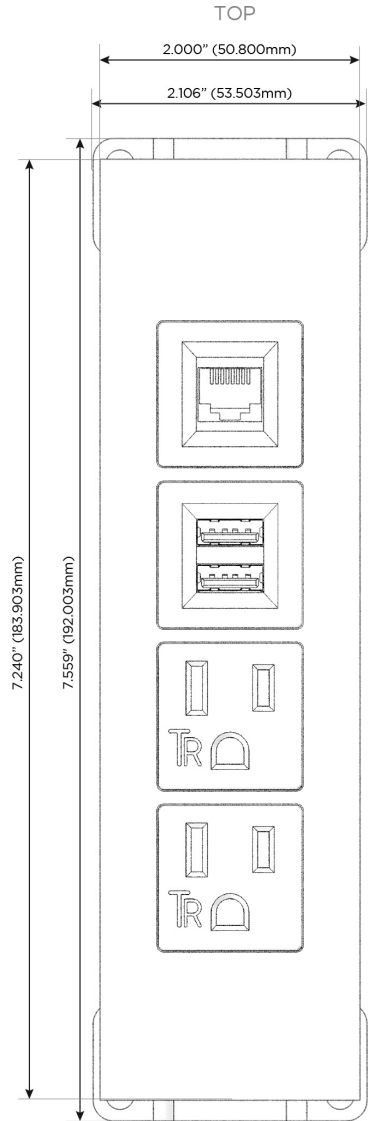

Trim Plate Finish: **CHROME (ABS)**

Custom Finishes Available

M-POWER-4T-AAM6-CRATP

Features:

Module/Port Options:

- A** Tamper Resistant AC Receptacle
- E** USB-A & USB-C (20W)
- M** Double USB-A (Fast Charging Ports - 18W)
- H** HDMI
- 6** CAT 6
- 12** RJ 12
- X** Switched AC
- Y** 3-Way Switch (Low Voltage)
- V** USB-C (45W High Speed Charging Port)
- S** USB-C (25W High Speed Charging Port)
- R** Switched AC (Rocker Switch)
- D** Dimmer Switch

Plug:

Supplied with Low Profile Flat 45° Angle 120 VAC Plug

Optional Standard Straight 120 VAC Plug

Optional Straight 120 VAC Pass-through Plug

- CLEAN, COMPACT DESIGN
- STREAMLINED
- LOW PROFILE
- SIDE-EXITING CORDS
- PLUG & PLAY
- 6' AC CORD & PLUG (FLAT PLUG STANDARD)
- CUSTOMIZABLE CONFIGURATIONS AND FINISHES
- UL LISTED FOR MOUNTING IN FURNITURE
- 15A

M-POWER-4T

AC POWER & DATA CONNECTIVITY SOLUTION

M-POWER-4T-AAM6-CRATP

Specs:

Modules/Ports:

- A** Tamper Resistant AC Receptacle
- M** Double USB-A (Fast Charging Ports - 18W)
- 6** CAT 6

A M 6

Distributed by