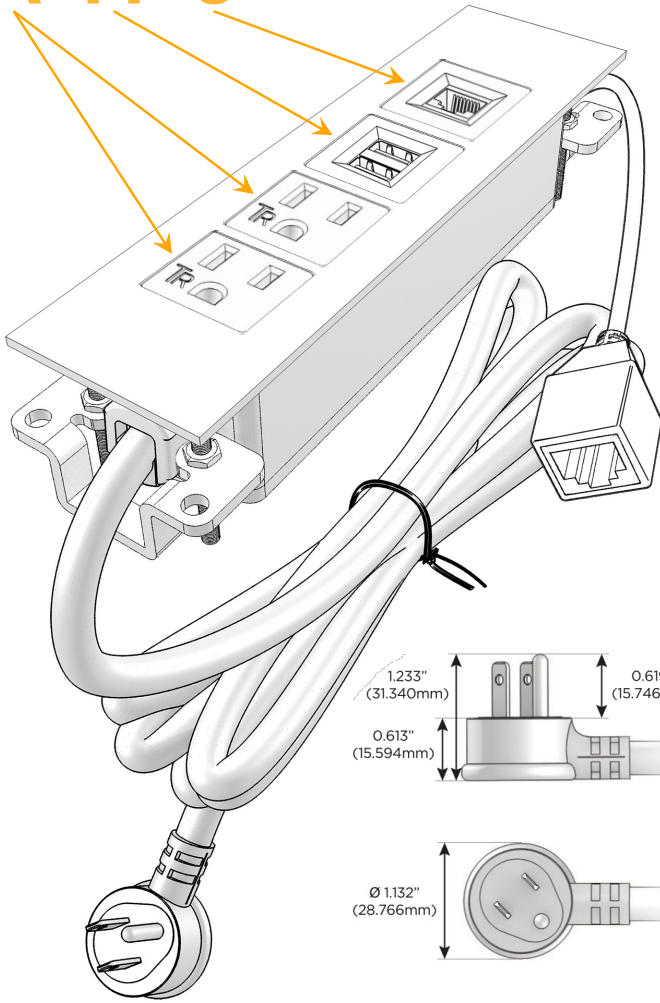

Trim Plate Finish: **CHROME (ABS)**

Custom Finishes Available

M-POWER-4T-AAM6-CRATP

Features:

Module/Port Options:

- A** Tamper Resistant AC Receptacle
- E** USB-A & USB-C (20W)
- M** Double USB-A (Fast Charging Ports - 18W)
- H** HDMI
- 6** CAT 6
- 12** RJ 12
- X** Switched AC
- Y** 3-Way Switch (Low Voltage)
- V** USB-C (45W High Speed Charging Port)
- S** USB-C (25W High Speed Charging Port)
- R** Switched AC (Rocker Switch)
- D** Dimmer Switch

Plug:

Supplied with Low Profile Flat 45° Angle 120 VAC Plug

Optional Standard Straight 120 VAC Plug

Optional Straight 120 VAC Pass-through Plug

- CLEAN, COMPACT DESIGN
- STREAMLINED
- LOW PROFILE
- SIDE-EXITING CORDS
- PLUG & PLAY
- 6' AC CORD & PLUG (FLAT PLUG STANDARD)
- CUSTOMIZABLE CONFIGURATIONS AND FINISHES
- UL LISTED FOR MOUNTING IN FURNITURE
- 15A

M-POWER-4T

AC POWER & DATA CONNECTIVITY SOLUTION

M-POWER-4T-AAM6-CRATP

Specs:

Modules/Ports:

- A** Tamper Resistant AC Receptacle
- M** Double USB-A (Fast Charging Ports - 18W)
- 6** CAT 6

A M 6

Distributed by