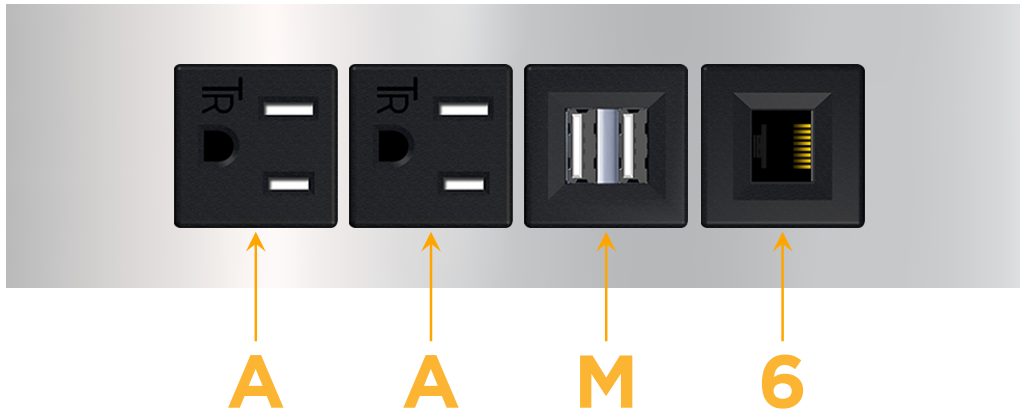

sales@mormax.com

mormax.com

Metro Light & Power's line of power & data solutions offers sophisticated design elements combined with greater ease of installation. Streamlined and low-profile, enhanced by side-exiting cords, our outlets advance the industry with their cutting edge look and feel. We believe flexibility is key, and we provide a variety of mounting options, including the ability to mount in limited spaces. Our outlets are available in many finishes and configurations, in addition to a custom color and finish capability for our clients.

Trim Plate Finish: **CHROME (ABS)**

Custom Finishes Available

M-POWER-4T-AAM6-CRATP

Features:

Module/Port Options:

- A** Tamper Resistant AC Receptacle
- E** USB-A & USB-C (20W)
- M** Double USB-A (Fast Charging Ports - 18W)
- H** HDMI
- 6** CAT 6
- 12** RJ 12
- X** Switched AC
- Y** 3-Way Switch (Low Voltage)
- V** USB-C (45W High Speed Charging Port)
- S** USB-C (25W High Speed Charging Port)
- R** Switched AC (Rocker Switch)
- D** Dimmer Switch

Plug:

Supplied with Low Profile Flat 45° Angle 120 VAC Plug

Optional Standard Straight 120 VAC Plug

Optional Straight 120 VAC Pass-through Plug

- CLEAN, COMPACT DESIGN
- STREAMLINED
- LOW PROFILE
- SIDE-EXITING CORDS
- PLUG & PLAY
- 6' AC CORD & PLUG (FLAT PLUG STANDARD)
- CUSTOMIZABLE CONFIGURATIONS AND FINISHES
- UL LISTED FOR MOUNTING IN FURNITURE
- 15A

M-POWER-4T

AC POWER & DATA CONNECTIVITY SOLUTION

M-POWER-4T-AAM6-CRATP

Specs:

Modules/Ports:

- A** Tamper Resistant AC Receptacle
- M** Double USB-A (Fast Charging Ports - 18W)
- 6** CAT 6

A M 6

Distributed by