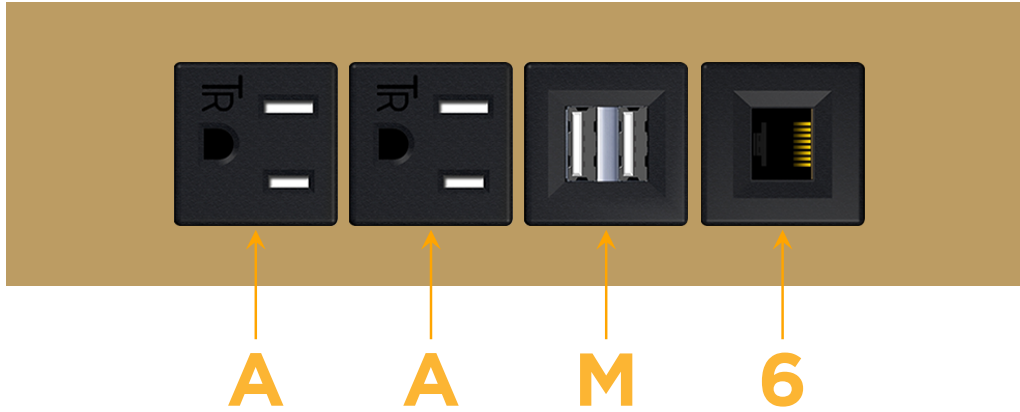

Trim Plate Finish: **STANDARD BRONZE (ABS)**

Custom Finishes Available

M-POWER-4T-AAM6-BZATP

Features:

Module/Port Options:

- A** Tamper Resistant AC Receptacle
- E** USB-A & USB-C (20W)
- M** Double USB-A (Fast Charging Ports - 18W)
- H** HDMI
- 6** CAT 6
- 12** RJ 12
- X** Switched AC
- Y** 3-Way Switch (Low Voltage)
- V** USB-C (45W High Speed Charging Port)
- S** USB-C (25W High Speed Charging Port)
- R** Switched AC (Rocker Switch)
- D** Dimmer Switch

Plug:

Supplied with Low Profile Flat 45° Angle 120 VAC Plug

Optional Standard Straight 120 VAC Plug

Optional Straight 120 VAC Pass-through Plug

- CLEAN, COMPACT DESIGN
- STREAMLINED
- LOW PROFILE
- SIDE-EXITING CORDS
- PLUG & PLAY
- 6' AC CORD & PLUG (FLAT PLUG STANDARD)
- CUSTOMIZABLE CONFIGURATIONS AND FINISHES
- UL LISTED FOR MOUNTING IN FURNITURE
- 15A

M-POWER-4T

AC POWER & DATA CONNECTIVITY SOLUTION

M-POWER-4T-AAM6-BZATP

Specs:

Modules/Ports:

- A** Tamper Resistant AC Receptacle
- M** Double USB-A (Fast Charging Ports - 18W)
- 6** CAT 6

A M 6

Distributed by