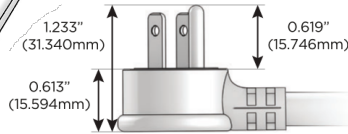

M-POWER-4T

AC POWER & DATA CONNECTIVITY SOLUTION

M-POWER-4T-AAM6-BZATP

Specs:

Modules/Ports:

- A** Tamper Resistant AC Receptacle
- M** Double USB-A (Fast Charging Ports - 18W)
- 6** CAT 6

A M 6

Distributed by