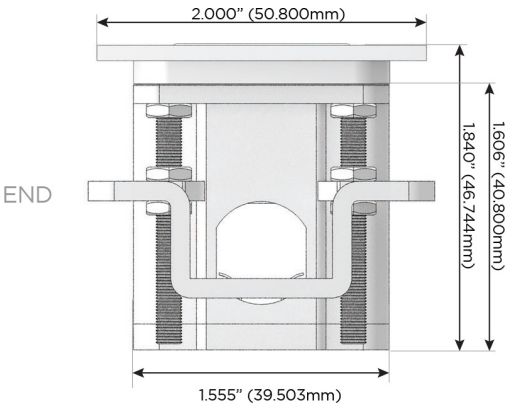

Plug:

Supplied with Low Profile Flat 45° Angle 120 VAC Plug

Optional Standard Straight 120 VAC Plug

Optional Straight 120 VAC Pass-through Plug

- CLEAN, COMPACT DESIGN
- STREAMLINED
- LOW PROFILE
- SIDE-EXITING CORDS
- PLUG & PLAY
- 6' AC CORD & PLUG (FLAT PLUG STANDARD)
- CUSTOMIZABLE CONFIGURATIONS AND FINISHES
- UL LISTED FOR MOUNTING IN FURNITURE
- 15A

M-POWER-4T

AC POWER & DATA CONNECTIVITY SOLUTION

M-POWER-4T-AAM6-BZATP

Specs:

Modules/Ports:

- A** Tamper Resistant AC Receptacle
- M** Double USB-A (Fast Charging Ports - 18W)
- 6** CAT 6

A M 6

Distributed by