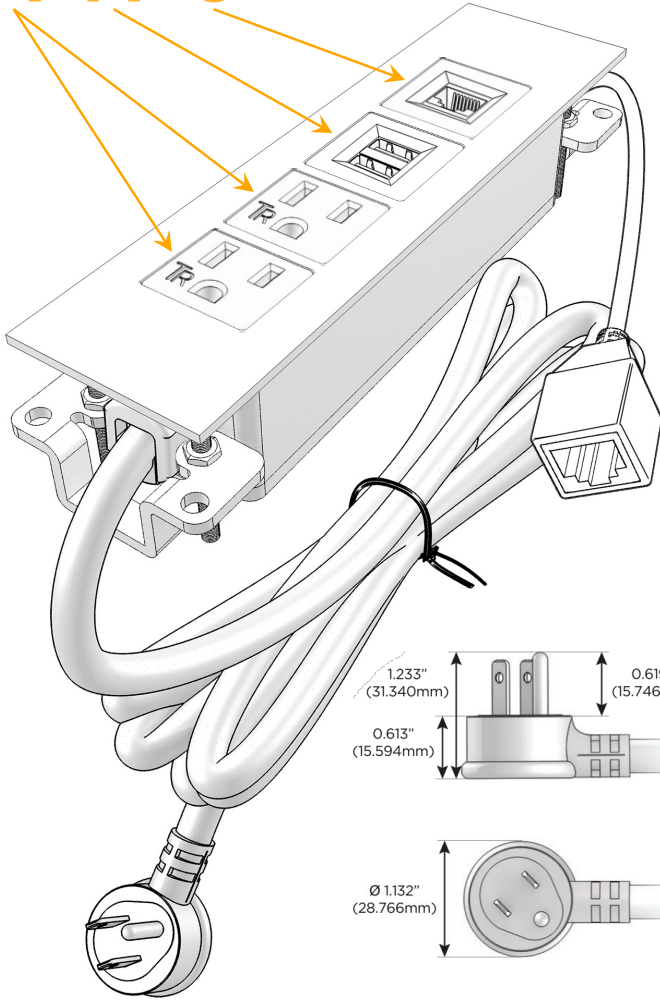

Trim Plate Finish: **STANDARD BRONZE (ABS)**

Custom Finishes Available

M-POWER-4T-AAM6-BZATP

Features:

Module/Port Options:

- A** Tamper Resistant AC Receptacle
- E** USB-A & USB-C (20W)
- M** Double USB-A (Fast Charging Ports - 18W)
- H** HDMI
- 6** CAT 6
- 12** RJ 12
- X** Switched AC
- Y** 3-Way Switch (Low Voltage)
- V** USB-C (45W High Speed Charging Port)
- S** USB-C (25W High Speed Charging Port)
- R** Switched AC (Rocker Switch)
- D** Dimmer Switch

Plug:

Supplied with Low Profile Flat 45° Angle 120 VAC Plug

Optional Standard Straight 120 VAC Plug

Optional Straight 120 VAC Pass-through Plug

- CLEAN, COMPACT DESIGN
- STREAMLINED
- LOW PROFILE
- SIDE-EXITING CORDS
- PLUG & PLAY
- 6' AC CORD & PLUG (FLAT PLUG STANDARD)
- CUSTOMIZABLE CONFIGURATIONS AND FINISHES
- UL LISTED FOR MOUNTING IN FURNITURE
- 15A

M-POWER-4T

AC POWER & DATA CONNECTIVITY SOLUTION

M-POWER-4T-AAM6-BZATP

Specs:

Modules/Ports:

- A** Tamper Resistant AC Receptacle
- M** Double USB-A (Fast Charging Ports - 18W)
- 6** CAT 6

A M 6

Distributed by