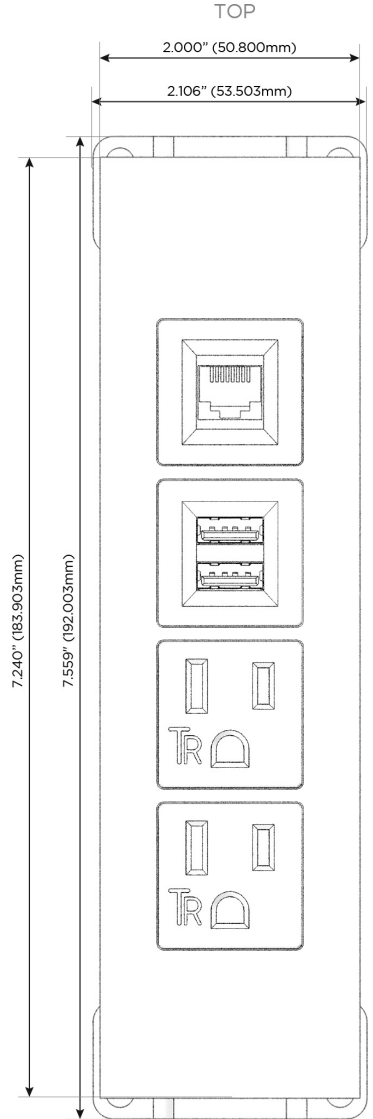

Trim Plate Finish: **STANDARD BRONZE (ABS)**

Custom Finishes Available

M-POWER-4T-AAM6-BZATP

Features:

Module/Port Options:

- A** Tamper Resistant AC Receptacle
- E** USB-A & USB-C (20W)
- M** Double USB-A (Fast Charging Ports - 18W)
- H** HDMI
- 6** CAT 6
- 12** RJ 12
- X** Switched AC
- Y** 3-Way Switch (Low Voltage)
- V** USB-C (45W High Speed Charging Port)
- S** USB-C (25W High Speed Charging Port)
- R** Switched AC (Rocker Switch)
- D** Dimmer Switch

Plug:

Supplied with Low Profile Flat 45° Angle 120 VAC Plug

Optional Standard Straight 120 VAC Plug

Optional Straight 120 VAC Pass-through Plug

- CLEAN, COMPACT DESIGN
- STREAMLINED
- LOW PROFILE
- SIDE-EXITING CORDS
- PLUG & PLAY
- 6' AC CORD & PLUG (FLAT PLUG STANDARD)
- CUSTOMIZABLE CONFIGURATIONS AND FINISHES
- UL LISTED FOR MOUNTING IN FURNITURE
- 15A

M-POWER-4T

AC POWER & DATA CONNECTIVITY SOLUTION

M-POWER-4T-AAM6-BZATP

Specs:

Modules/Ports:

- A** Tamper Resistant AC Receptacle
- M** Double USB-A (Fast Charging Ports - 18W)
- 6** CAT 6

A M 6

Distributed by