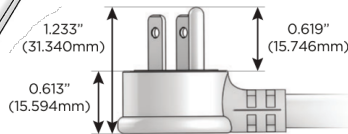

M-POWER-4T

AC POWER & DATA CONNECTIVITY SOLUTION

M-POWER-4T-AAM6-BZ5AATP

Specs:

Modules/Ports:

- **A** Tamper Resistant AC Receptacle
- **M** Double USB-A (Fast Charging Ports - 18W)
- **6** CAT 6

A M 6