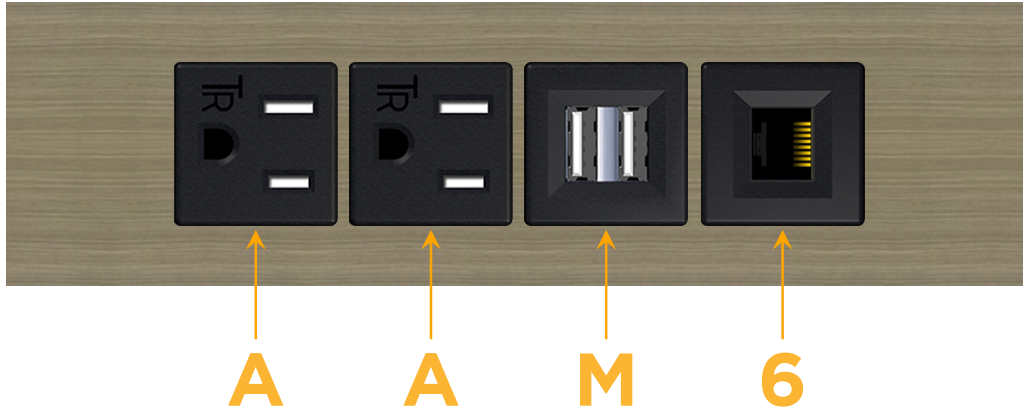

M-POWER-4T

AC POWER & DATA CONNECTIVITY SOLUTION

M-POWER-4T-AAM6-BZ5AATP

Distributed by

Mormax Company, Inc.

8 Westchester Plaza

Elmsford, NY 10523

914-699-0101

sales@mormax.com

mormax.com

Metro Light & Power's line of power & data solutions offers sophisticated design elements combined with greater ease of installation. Streamlined and low-profile, enhanced by side-exiting cords, our outlets advance the industry with their cutting edge look and feel. We believe flexibility is key, and we provide a variety of mounting options, including the ability to mount in limited spaces. Our outlets are available in many finishes and configurations, in addition to a custom color and finish capability for our clients.

Trim Plate Finish: **ANTIQUED ARCHITECTURAL BRONZE (ABS)**

Custom Finishes Available

M-POWER-4T-AAM6-BZ5AATP

Features:

Module/Port Options:

- **A** Tamper Resistant AC Receptacle
- **E** USB-A & USB-C (20W)
- **M** Double USB-A (Fast Charging Ports - 18W)
- **H** HDMI
- **6** CAT 6
- **12** RJ 12
- **X** Switched AC
- **Y** 3-Way Switch (Low Voltage)
- **V** USB-C (45W High Speed Charging Port)
- **S** USB-C (25W High Speed Charging Port)
- **R** Switched AC (Rocker Switch)
- **D** Dimmer Switch

Plug:

Supplied with Low Profile Flat 45° Angle 120 VAC Plug

Optional Standard Straight 120 VAC Plug

Optional Straight 120 VAC Pass-through Plug

- CLEAN, COMPACT DESIGN
- STREAMLINED
- LOW PROFILE
- SIDE-EXITING CORDS
- PLUG & PLAY
- 6' AC CORD & PLUG (FLAT PLUG STANDARD)
- CUSTOMIZABLE CONFIGURATIONS AND FINISHES
- UL LISTED FOR MOUNTING IN FURNITURE
- 15A