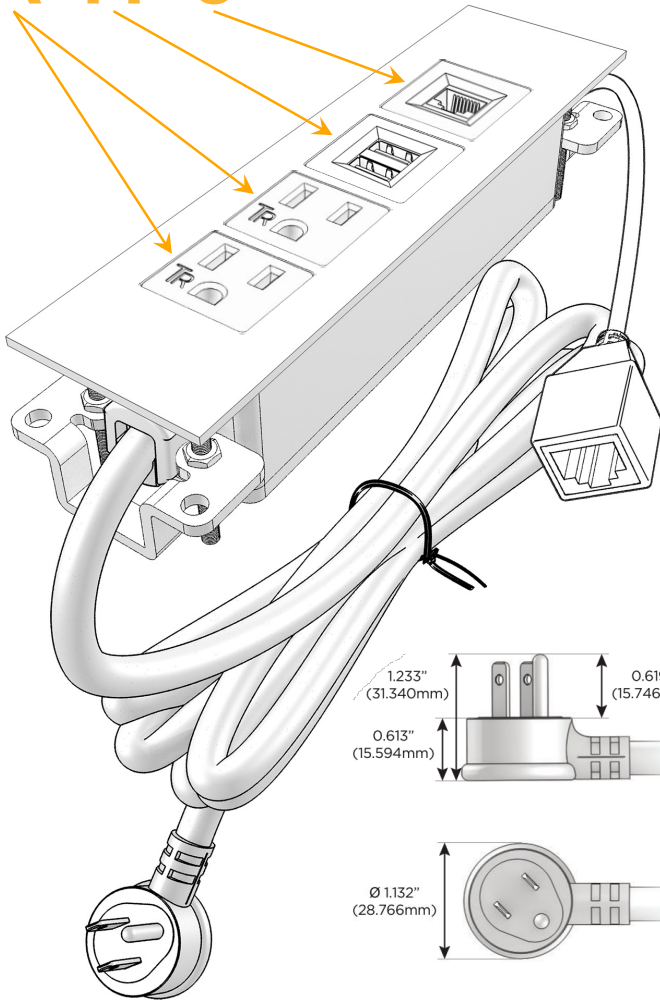

M-POWER-4T

AC POWER & DATA CONNECTIVITY SOLUTION

M-POWER-4T-AAM6-BZ5AATP

Specs:

Modules/Ports:

- **A** Tamper Resistant AC Receptacle
- **M** Double USB-A (Fast Charging Ports - 18W)
- **6** CAT 6

A M 6