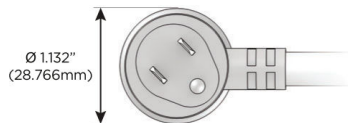

M-POWER-4T

AC POWER & DATA CONNECTIVITY SOLUTION

M-POWER-4T-AAM6-BZ5AATP

Specs:

Modules/Ports:

- **A** Tamper Resistant AC Receptacle
- **M** Double USB-A (Fast Charging Ports - 18W)
- **6** CAT 6

A M 6