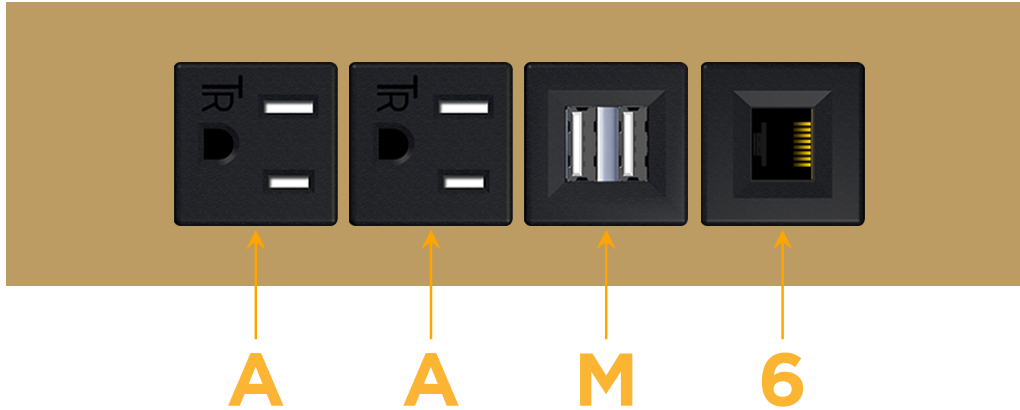

Trim Plate Finish: **BRASS (ABS)**

Custom Finishes Available

M-POWER-4T-AAM6-BRATP

Features:

**Module/Port Options:**

- A** Tamper Resistant AC Receptacle
- E** USB-A & USB-C (20W)
- M** Double USB-A (Fast Charging Ports - 18W)
- H** HDMI
- 6** CAT 6
- 12** RJ 12
- X** Switched AC
- Y** 3-Way Switch (Low Voltage)
- V** USB-C (45W High Speed Charging Port)
- S** USB-C (25W High Speed Charging Port)
- R** Switched AC (Rocker Switch)
- D** Dimmer Switch

**Plug:**

Supplied with Low Profile Flat 45° Angle 120 VAC Plug

Optional Standard Straight 120 VAC Plug

Optional Straight 120 VAC Pass-through Plug

- CLEAN, COMPACT DESIGN
- STREAMLINED
- LOW PROFILE
- SIDE-EXITING CORDS
- PLUG & PLAY
- 6' AC CORD & PLUG (FLAT PLUG STANDARD)
- CUSTOMIZABLE CONFIGURATIONS AND FINISHES
- UL LISTED FOR MOUNTING IN FURNITURE
- 15A

# M-POWER-4T

AC POWER & DATA CONNECTIVITY SOLUTION

M-POWER-4T-AAM6-BRATP

Specs:

**Modules/Ports:**

- A** Tamper Resistant AC Receptacle
- M** Double USB-A (Fast Charging Ports - 18W)
- 6** CAT 6