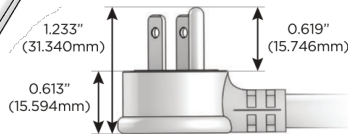

M-POWER-4T

AC POWER & DATA CONNECTIVITY SOLUTION

M-POWER-4T-AAM6-BRATP

Specs:

Modules/Ports:

- **A** Tamper Resistant AC Receptacle
- **M** Double USB-A (Fast Charging Ports - 18W)
- **6** CAT 6

A M 6