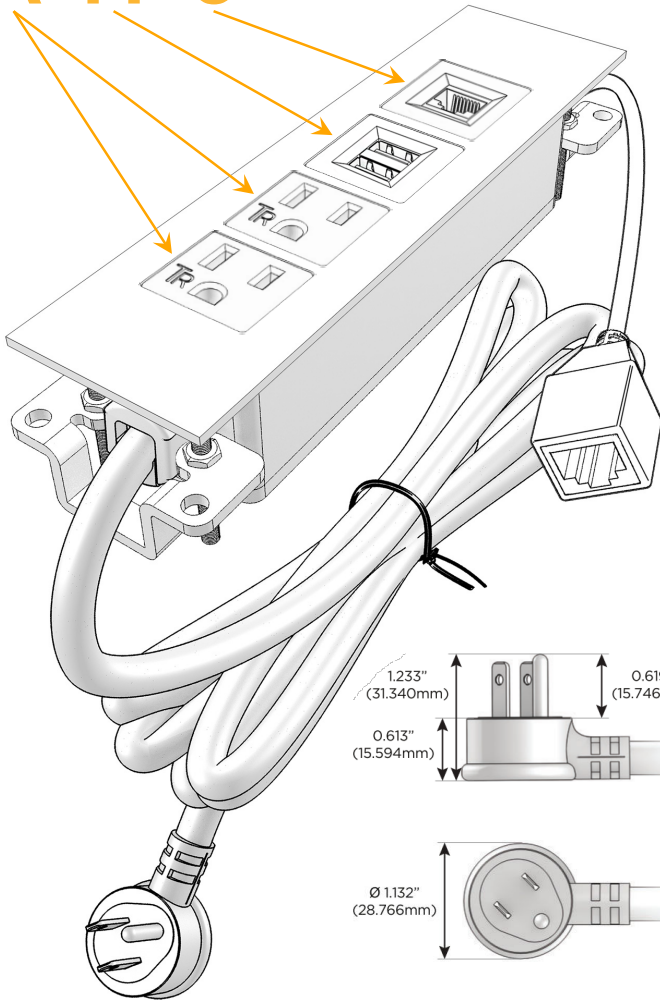

M-POWER-4T

AC POWER & DATA CONNECTIVITY SOLUTION

M-POWER-4T-AAM6-BRATP

Specs:

Modules/Ports:

- **A** Tamper Resistant AC Receptacle
- **M** Double USB-A (Fast Charging Ports - 18W)
- **6** CAT 6

A M 6