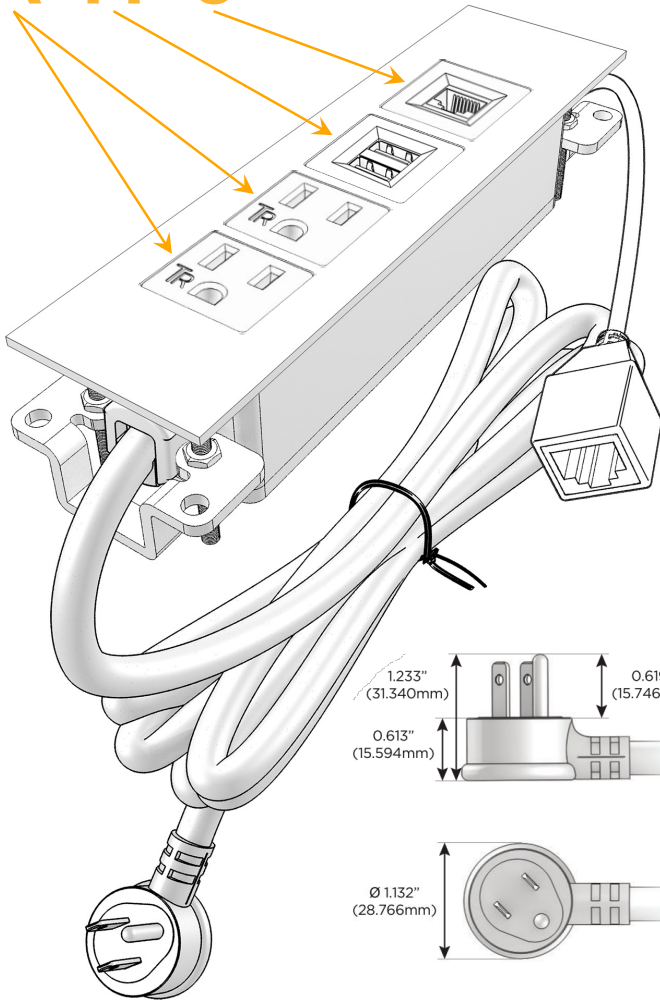

M-POWER-4T

AC POWER & DATA CONNECTIVITY SOLUTION

M-POWER-4T-AAM6-BRAATP

Specs:

Modules/Ports:

- **A** Tamper Resistant AC Receptacle
- **M** Double USB-A (Fast Charging Ports - 18W)
- **6** CAT 6

A M 6