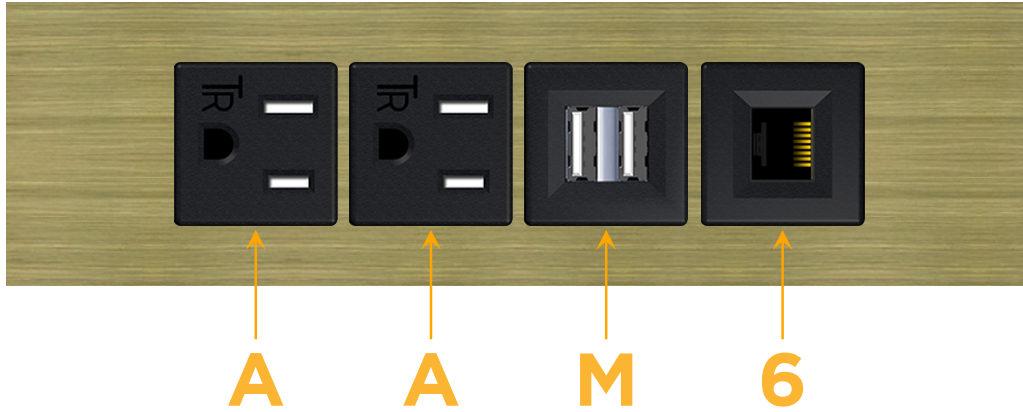

M-POWER-4T

AC POWER & DATA CONNECTIVITY SOLUTION

M-POWER-4T-AAM6-BRAATP

Distributed by

Mormax Company, Inc.

8 Westchester Plaza

Elmsford, NY 10523

914-699-0101

sales@mormax.com

mormax.com

Metro Light & Power's line of power & data solutions offers sophisticated design elements combined with greater ease of installation. Streamlined and low-profile, enhanced by side-exiting cords, our outlets advance the industry with their cutting edge look and feel. We believe flexibility is key, and we provide a variety of mounting options, including the ability to mount in limited spaces. Our outlets are available in many finishes and configurations, in addition to a custom color and finish capability for our clients.

Trim Plate Finish: **BRASS ANTIQUED (ABS)**

Custom Finishes Available

M-POWER-4T-AAM6-BRAATP

Features:

Module/Port Options:

- **A** Tamper Resistant AC Receptacle
- **E** USB-A & USB-C (20W)
- **M** Double USB-A (Fast Charging Ports - 18W)
- **H** HDMI
- **6** CAT 6
- **12** RJ 12
- **X** Switched AC
- **Y** 3-Way Switch (Low Voltage)
- **V** USB-C (45W High Speed Charging Port)
- **S** USB-C (25W High Speed Charging Port)
- **R** Switched AC (Rocker Switch)
- **D** Dimmer Switch

Plug:

Supplied with Low Profile Flat 45° Angle 120 VAC Plug

Optional Standard Straight 120 VAC Plug

Optional Straight 120 VAC Pass-through Plug

- CLEAN, COMPACT DESIGN
- STREAMLINED
- LOW PROFILE
- SIDE-EXITING CORDS
- PLUG & PLAY
- 6' AC CORD & PLUG (FLAT PLUG STANDARD)
- CUSTOMIZABLE CONFIGURATIONS AND FINISHES
- UL LISTED FOR MOUNTING IN FURNITURE
- 15A