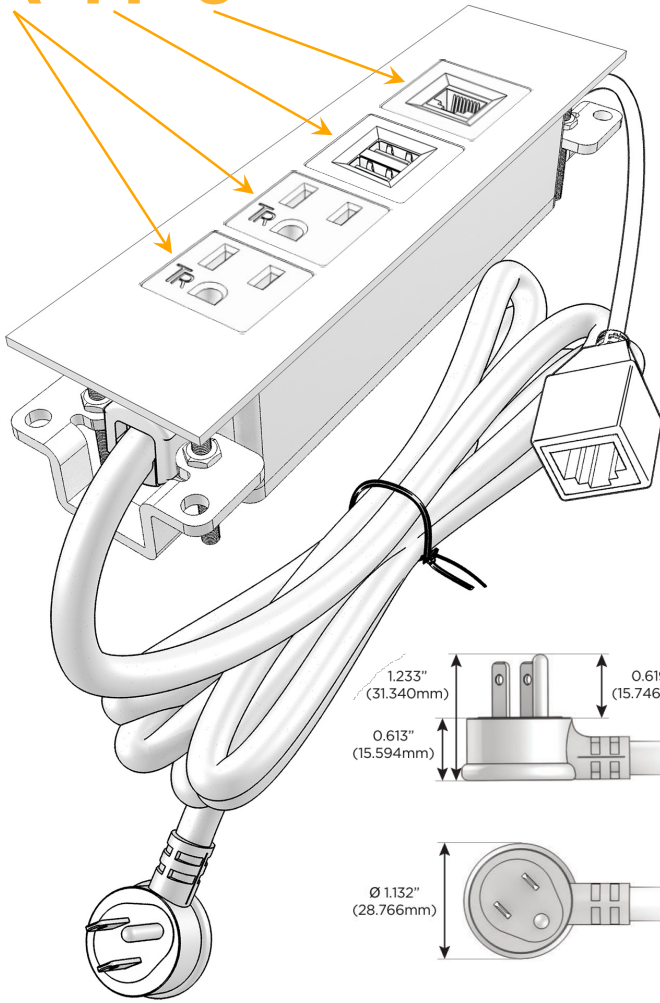

M-POWER-4T

AC POWER & DATA CONNECTIVITY SOLUTION

M-POWER-4T-AAM6-BATP

Specs:

Modules/Ports:

- **A** Tamper Resistant AC Receptacle
- **M** Double USB-A (Fast Charging Ports - 18W)
- **6** CAT 6

A M 6

Distributed by

Mormax Company, Inc.

8 Westchester Plaza

Elmsford, NY 10523

914-699-0101

sales@mormax.com

mormax.com