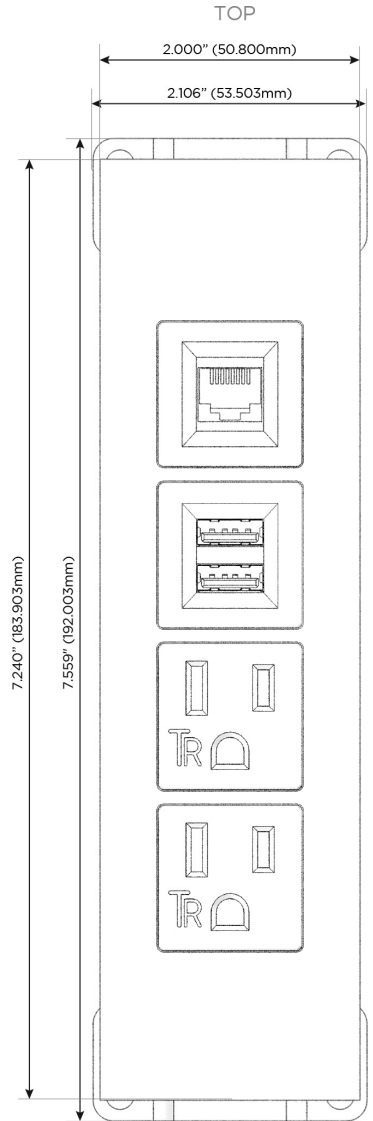

M-POWER-4T

AC POWER & DATA CONNECTIVITY SOLUTION

M-POWER-4T-AAM6-BATP

Specs:

Modules/Ports:

- **A** Tamper Resistant AC Receptacle
- **M** Double USB-A (Fast Charging Ports - 18W)
- **6** CAT 6

A M 6

Distributed by

Mormax Company, Inc.

8 Westchester Plaza

Elmsford, NY 10523

914-699-0101

sales@mormax.com

mormax.com