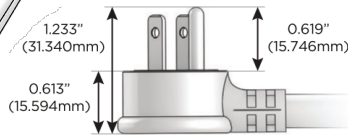

M-POWER-4T

AC POWER & DATA CONNECTIVITY SOLUTION

M-POWER-4T-AAM6-BATP

Specs:

Modules/Ports:

- **A** Tamper Resistant AC Receptacle
- **M** Double USB-A (Fast Charging Ports - 18W)
- **6** CAT 6

A M 6