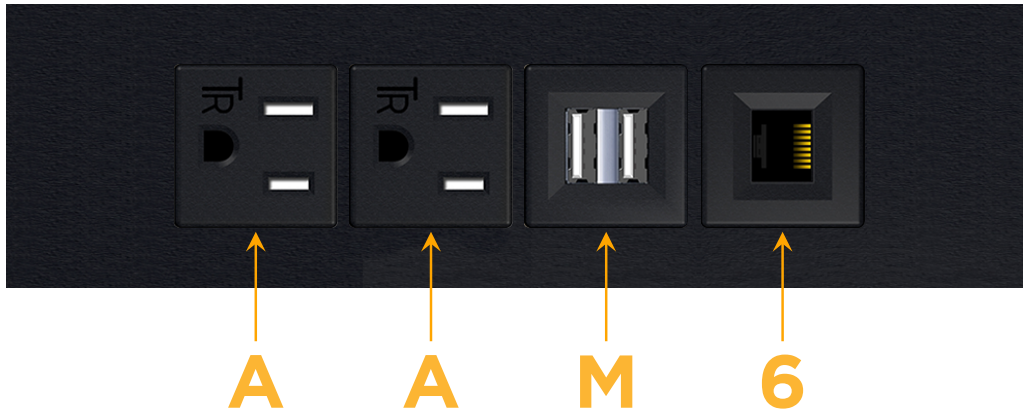

Trim Plate Finish: **BLACK (ABS)**

Custom Finishes Available

M-POWER-4T-AAM6-BATP

Features:

**Module/Port Options:**

- A** Tamper Resistant AC Receptacle
- E** USB-A & USB-C (20W)
- M** Double USB-A (Fast Charging Ports - 18W)
- H** HDMI
- 6** CAT 6
- 12** RJ 12
- X** Switched AC
- Y** 3-Way Switch (Low Voltage)
- V** USB-C (45W High Speed Charging Port)
- S** USB-C (25W High Speed Charging Port)
- R** Switched AC (Rocker Switch)
- D** Dimmer Switch

**Plug:**

Supplied with Low Profile Flat 45° Angle 120 VAC Plug

Optional Standard Straight 120 VAC Plug

Optional Straight 120 VAC Pass-through Plug

- CLEAN, COMPACT DESIGN
- STREAMLINED
- LOW PROFILE
- SIDE-EXITING CORDS
- PLUG & PLAY
- 6' AC CORD & PLUG (FLAT PLUG STANDARD)
- CUSTOMIZABLE CONFIGURATIONS AND FINISHES
- UL LISTED FOR MOUNTING IN FURNITURE
- 15A

# M-POWER-4T

AC POWER & DATA CONNECTIVITY SOLUTION

M-POWER-4T-AAM6-BATP

Specs:

**Modules/Ports:**

- A** Tamper Resistant AC Receptacle
- M** Double USB-A (Fast Charging Ports - 18W)
- 6** CAT 6