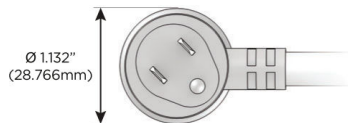

M-POWER-4T

AC POWER & DATA CONNECTIVITY SOLUTION

M-POWER-4T-AAM6-B2ATP

Specs:

Modules/Ports:

- **A** Tamper Resistant AC Receptacle
- **M** Double USB-A (Fast Charging Ports - 18W)
- **6** CAT 6

A M 6