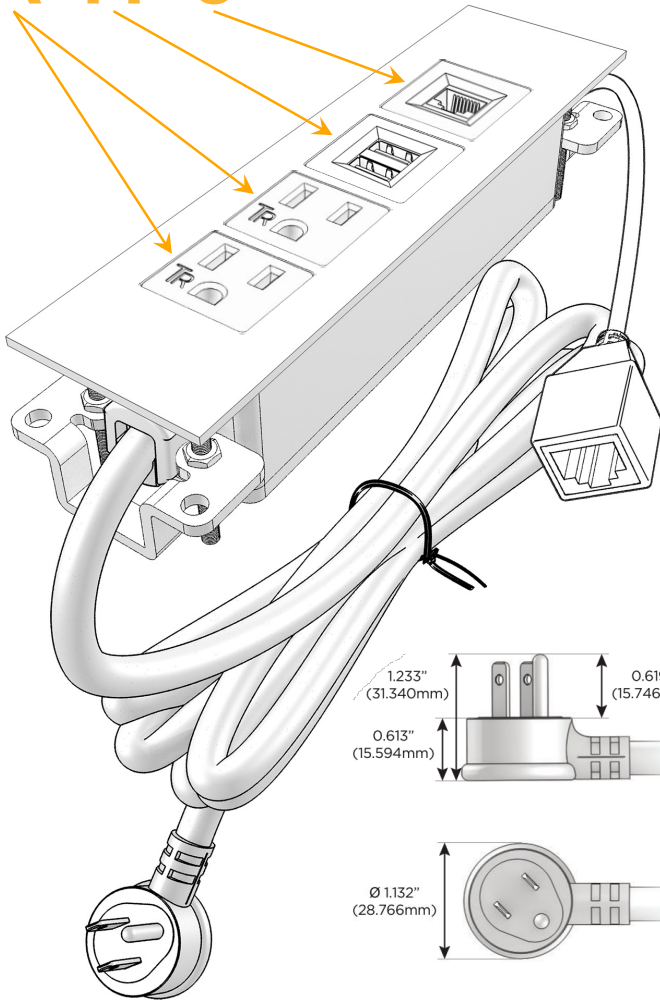

M-POWER-4T

AC POWER & DATA CONNECTIVITY SOLUTION

M-POWER-4T-AAM6-B2ATP

Specs:

Modules/Ports:

- **A** Tamper Resistant AC Receptacle
- **M** Double USB-A (Fast Charging Ports - 18W)
- **6** CAT 6

A M 6

Distributed by

Mormax Company, Inc.

8 Westchester Plaza

Elmsford, NY 10523

914-699-0101

sales@mormax.com

mormax.com