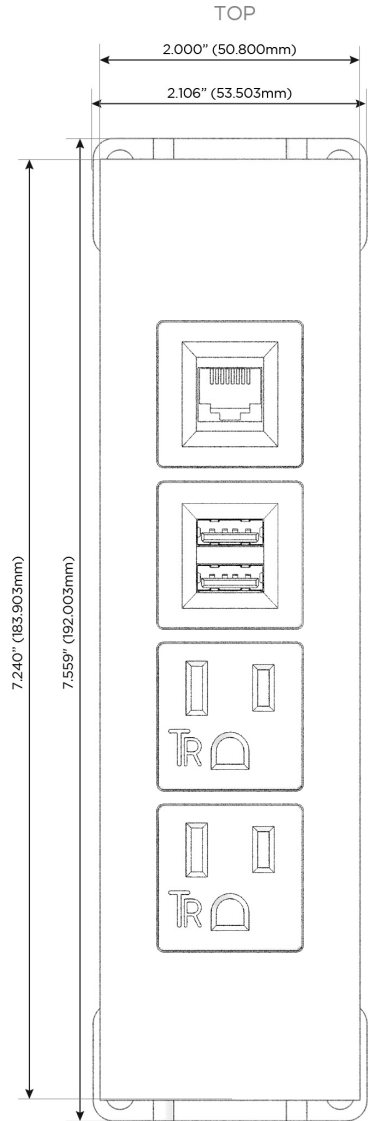

M-POWER-4T

AC POWER & DATA CONNECTIVITY SOLUTION

M-POWER-4T-AAM6-B2ATP

Specs:

Modules/Ports:

- **A** Tamper Resistant AC Receptacle
- **M** Double USB-A (Fast Charging Ports - 18W)
- **6** CAT 6

A M 6

Distributed by

Mormax Company, Inc.

8 Westchester Plaza

Elmsford, NY 10523

914-699-0101

sales@mormax.com

mormax.com