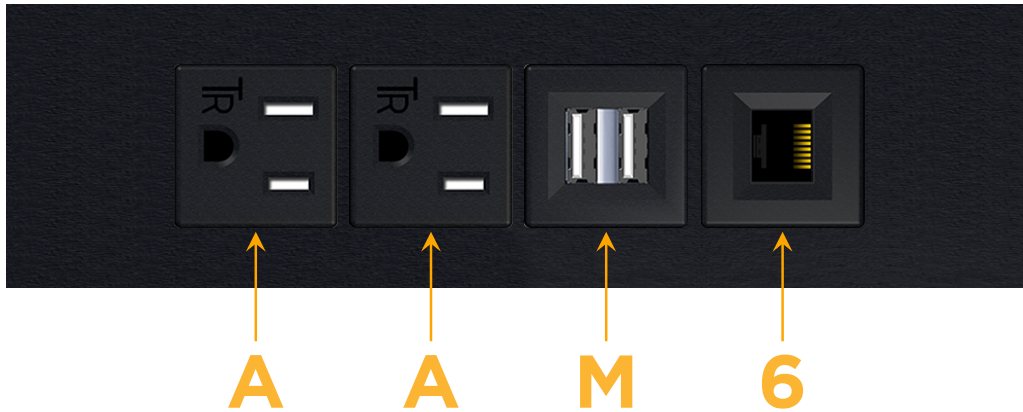

M-POWER-4T

AC POWER & DATA CONNECTIVITY SOLUTION

M-POWER-4T-AAM6-B2ATP

Distributed by

Mormax Company, Inc.

8 Westchester Plaza

Elmsford, NY 10523

914-699-0101

sales@mormax.com

mormax.com

Metro Light & Power's line of power & data solutions offers sophisticated design elements combined with greater ease of installation. Streamlined and low-profile, enhanced by side-exiting cords, our outlets advance the industry with their cutting edge look and feel. We believe flexibility is key, and we provide a variety of mounting options, including the ability to mount in limited spaces. Our outlets are available in many finishes and configurations, in addition to a custom color and finish capability for our clients.

Trim Plate Finish: **SATIN BLACK (ABS)**

Custom Finishes Available

M-POWER-4T-AAM6-B2ATP

Features:

Module/Port Options:

- **A** Tamper Resistant AC Receptacle
- **E** USB-A & USB-C (20W)
- **M** Double USB-A (Fast Charging Ports - 18W)
- **H** HDMI
- **6** CAT 6
- **12** RJ 12
- **X** Switched AC
- **Y** 3-Way Switch (Low Voltage)
- **V** USB-C (45W High Speed Charging Port)
- **S** USB-C (25W High Speed Charging Port)
- **R** Switched AC (Rocker Switch)
- **D** Dimmer Switch

Plug:

Supplied with Low Profile Flat 45° Angle 120 VAC Plug

Optional Standard Straight 120 VAC Plug

Optional Straight 120 VAC Pass-through Plug

- CLEAN, COMPACT DESIGN
- STREAMLINED
- LOW PROFILE
- SIDE-EXITING CORDS
- PLUG & PLAY
- 6' AC CORD & PLUG (FLAT PLUG STANDARD)
- CUSTOMIZABLE CONFIGURATIONS AND FINISHES
- UL LISTED FOR MOUNTING IN FURNITURE
- 15A