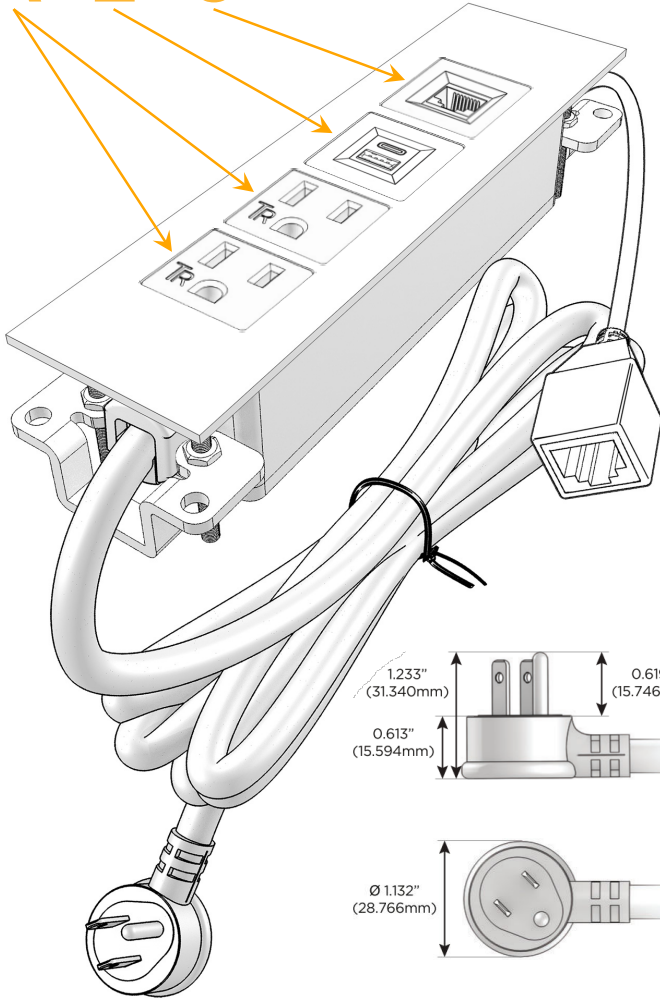

Trim Plate Finish: **STAINLESS STEEL MIRROR FINISH**

Custom Finishes Available

M-POWER-4T-AAE6-SS8TP

Features:

Module/Port Options:

- A** Tamper Resistant AC Receptacle
- E** USB-A & USB-C (20W)
- M** Double USB-A (Fast Charging Ports - 18W)
- H** HDMI
- 6** CAT 6
- 12** RJ 12
- X** Switched AC
- Y** 3-Way Switch (Low Voltage)
- V** USB-C (45W High Speed Charging Port)
- S** USB-C (25W High Speed Charging Port)
- R** Switched AC (Rocker Switch)
- D** Dimmer Switch

Plug:

Supplied with Low Profile Flat 45° Angle 120 VAC Plug

Optional Standard Straight 120 VAC Plug

Optional Straight 120 VAC Pass-through Plug

- CLEAN, COMPACT DESIGN
- STREAMLINED
- LOW PROFILE
- SIDE-EXITING CORDS
- PLUG & PLAY
- 6' AC CORD & PLUG (FLAT PLUG STANDARD)
- CUSTOMIZABLE CONFIGURATIONS AND FINISHES
- UL LISTED FOR MOUNTING IN FURNITURE
- 15A

M-POWER-4T

AC POWER & DATA CONNECTIVITY SOLUTION

M-POWER-4T-AAE6-SS8TP

Specs:

Modules/Ports:

- A** Tamper Resistant AC Receptacle
- E** USB-A & USB-C (20W)
- 6** CAT 6

A E 6

Distributed by