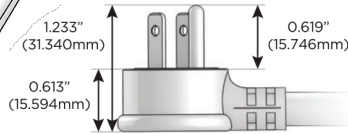

M-POWER-4T

AC POWER & DATA CONNECTIVITY SOLUTION

M-POWER-4T-AAE6-SS8TP

Specs:

Modules/Ports:

- A** Tamper Resistant AC Receptacle
- E** USB-A & USB-C (20W)
- 6** CAT 6

A E 6

Distributed by