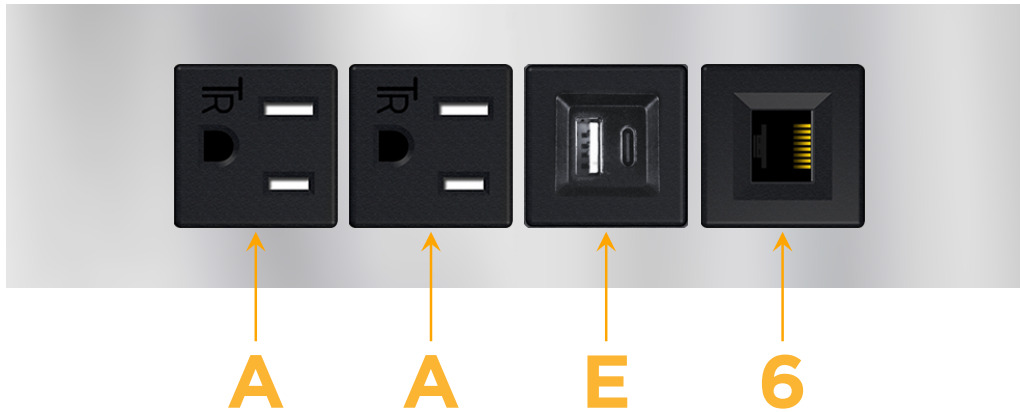

Trim Plate Finish: **STAINLESS STEEL MIRROR FINISH**

Custom Finishes Available

M-POWER-4T-AAE6-SS8TP

Features:

Module/Port Options:

- A** Tamper Resistant AC Receptacle
- E** USB-A & USB-C (20W)
- M** Double USB-A (Fast Charging Ports - 18W)
- H** HDMI
- 6** CAT 6
- 12** RJ 12
- X** Switched AC
- Y** 3-Way Switch (Low Voltage)
- V** USB-C (45W High Speed Charging Port)
- S** USB-C (25W High Speed Charging Port)
- R** Switched AC (Rocker Switch)
- D** Dimmer Switch

Plug:

Supplied with Low Profile Flat 45° Angle 120 VAC Plug

Optional Standard Straight 120 VAC Plug

Optional Straight 120 VAC Pass-through Plug

- CLEAN, COMPACT DESIGN
- STREAMLINED
- LOW PROFILE
- SIDE-EXITING CORDS
- PLUG & PLAY
- 6' AC CORD & PLUG (FLAT PLUG STANDARD)
- CUSTOMIZABLE CONFIGURATIONS AND FINISHES
- UL LISTED FOR MOUNTING IN FURNITURE
- 15A

M-POWER-4T

AC POWER & DATA CONNECTIVITY SOLUTION

M-POWER-4T-AAE6-SS8TP

Specs:

Modules/Ports:

- A** Tamper Resistant AC Receptacle
- E** USB-A & USB-C (20W)
- 6** CAT 6

A E 6

Distributed by