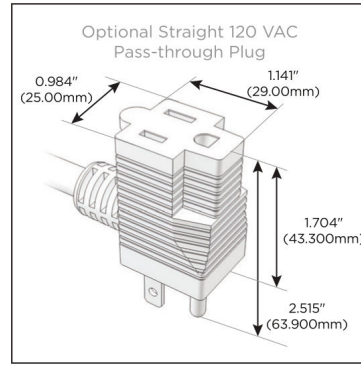

Plug:

Supplied with Low Profile Flat 45° Angle 120 VAC Plug

Optional Standard Straight 120 VAC Plug

Optional Straight 120 VAC Pass-through Plug

- CLEAN, COMPACT DESIGN
- STREAMLINED
- LOW PROFILE
- SIDE-EXITING CORDS
- PLUG & PLAY
- 6' AC CORD & PLUG (FLAT PLUG STANDARD)
- CUSTOMIZABLE CONFIGURATIONS AND FINISHES
- UL LISTED FOR MOUNTING IN FURNITURE
- 15A

M-POWER-4T

AC POWER & DATA CONNECTIVITY SOLUTION

M-POWER-4T-AAE6-SS8TP

Specs:

Modules/Ports:

- A** Tamper Resistant AC Receptacle
- E** USB-A & USB-C (20W)
- 6** CAT 6

A E 6

Distributed by