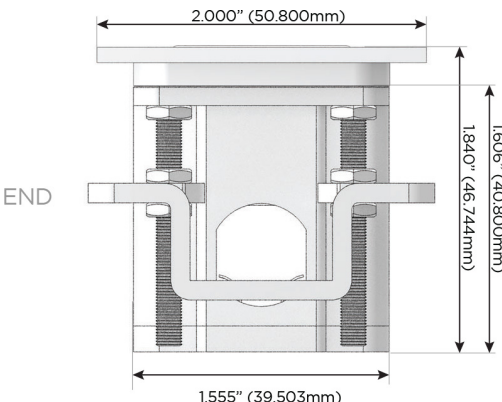

### Plug:

Supplied with Low Profile Flat 45° Angle 120 VAC Plug

Optional Standard Straight 120 VAC Plug

Optional Straight 120 VAC Pass-through Plug

- CLEAN, COMPACT DESIGN
- STREAMLINED
- LOW PROFILE
- SIDE-EXITING CORDS
- PLUG & PLAY
- 6' AC CORD & PLUG (FLAT PLUG STANDARD)
- CUSTOMIZABLE CONFIGURATIONS AND FINISHES
- UL LISTED FOR MOUNTING IN FURNITURE
- 15A

# M-POWER-4T

AC POWER & DATA CONNECTIVITY SOLUTION

M-POWER-4T-AAE6-SS4TP

Specs:

**Modules/Ports:**

- A** Tamper Resistant AC Receptacle
- E** USB-A & USB-C (20W)
- 6** CAT 6

**A E 6**

Distributed by