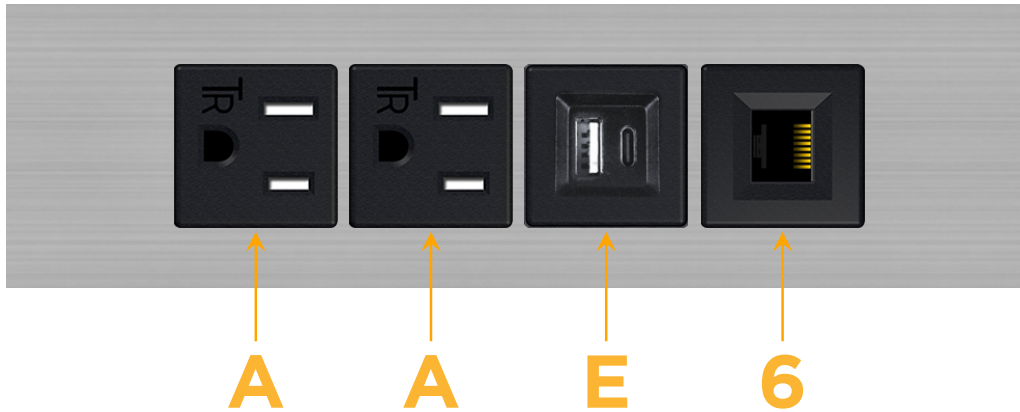

M-POWER-4T

AC POWER & DATA CONNECTIVITY SOLUTION

M-POWER-4T-AAE6-SS4TP

Distributed by

Mormax Company, Inc.

8 Westchester Plaza

Elmsford, NY 10523

914-699-0101

sales@mormax.com

mormax.com

Metro Light & Power's line of power & data solutions offers sophisticated design elements combined with greater ease of installation. Streamlined and low-profile, enhanced by side-exiting cords, our outlets advance the industry with their cutting edge look and feel. We believe flexibility is key, and we provide a variety of mounting options, including the ability to mount in limited spaces. Our outlets are available in many finishes and configurations, in addition to a custom color and finish capability for our clients.

Trim Plate Finish: **STAINLESS STEEL BRUSHED**

Custom Finishes Available

M-POWER-4T-AAE6-SS4TP

Features:

Module/Port Options:

- **A** Tamper Resistant AC Receptacle
- **E** USB-A & USB-C (20W)
- **M** Double USB-A (Fast Charging Ports - 18W)
- **H** HDMI
- **6** CAT 6
- **12** RJ 12
- **X** Switched AC
- **Y** 3-Way Switch (Low Voltage)
- **V** USB-C (45W High Speed Charging Port)
- **S** USB-C (25W High Speed Charging Port)
- **R** Switched AC (Rocker Switch)
- **D** Dimmer Switch

Plug:

Supplied with Low Profile Flat 45° Angle 120 VAC Plug

Optional Standard Straight 120 VAC Plug

Optional Straight 120 VAC Pass-through Plug

- CLEAN, COMPACT DESIGN
- STREAMLINED
- LOW PROFILE
- SIDE-EXITING CORDS
- PLUG & PLAY
- 6' AC CORD & PLUG (FLAT PLUG STANDARD)
- CUSTOMIZABLE CONFIGURATIONS AND FINISHES
- UL LISTED FOR MOUNTING IN FURNITURE
- 15A