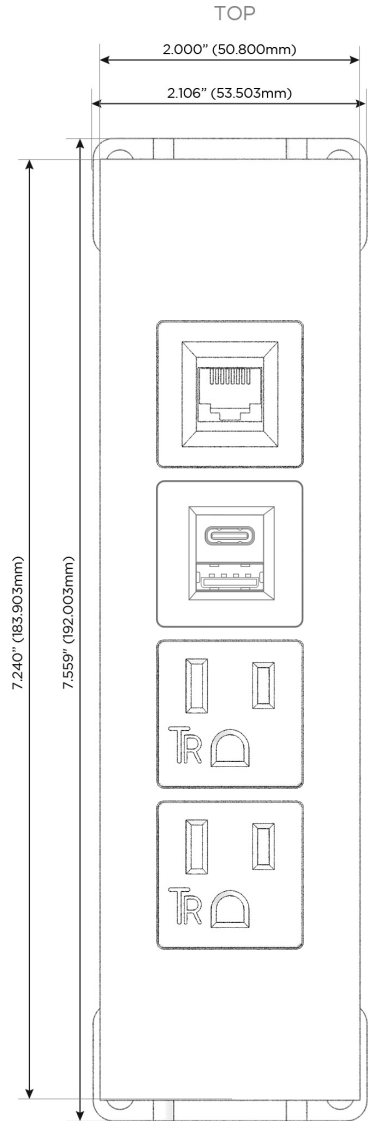

### Module/Port Options:

- A** Tamper Resistant AC Receptacle
- E** USB-A & USB-C (20W)
- M** Double USB-A (Fast Charging Ports - 18W)
- H** HDMI
- 6** CAT 6
- 12** RJ 12
- X** Switched AC
- Y** 3-Way Switch (Low Voltage)
- V** USB-C (45W High Speed Charging Port)
- S** USB-C (25W High Speed Charging Port)
- R** Switched AC (Rocker Switch)
- D** Dimmer Switch

### Plug:

Supplied with Low Profile Flat 45° Angle 120 VAC Plug

Optional Standard Straight 120 VAC Plug

Optional Straight 120 VAC Pass-through Plug

- CLEAN, COMPACT DESIGN
- STREAMLINED
- LOW PROFILE
- SIDE-EXITING CORDS
- PLUG & PLAY
- 6' AC CORD & PLUG (FLAT PLUG STANDARD)
- CUSTOMIZABLE CONFIGURATIONS AND FINISHES
- UL LISTED FOR MOUNTING IN FURNITURE
- 15A

# M-POWER-4T

AC POWER & DATA CONNECTIVITY SOLUTION

M-POWER-4T-AAE6-SS4TP

Specs:

**Modules/Ports:**

- A** Tamper Resistant AC Receptacle
- E** USB-A & USB-C (20W)
- 6** CAT 6

**A E 6**

Distributed by