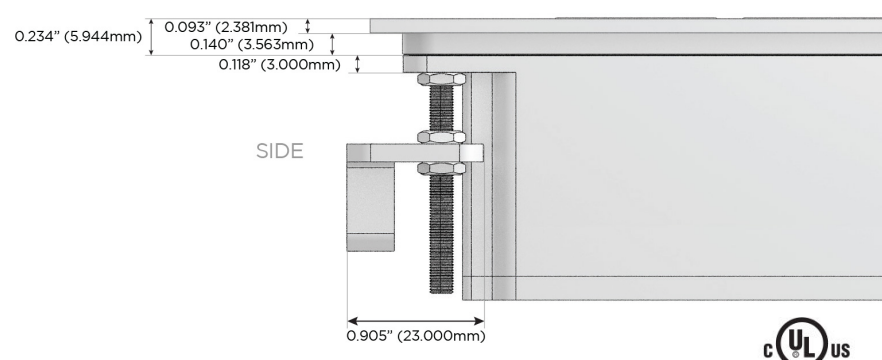

### Plug:

Supplied with Low Profile Flat 45° Angle 120 VAC Plug

Optional Standard Straight 120 VAC Plug

Optional Straight 120 VAC Pass-through Plug

- CLEAN, COMPACT DESIGN
- STREAMLINED
- LOW PROFILE
- SIDE-EXITING CORDS
- PLUG & PLAY
- 6' AC CORD & PLUG (FLAT PLUG STANDARD)
- CUSTOMIZABLE CONFIGURATIONS AND FINISHES
- UL LISTED FOR MOUNTING IN FURNITURE
- 15A

# M-POWER-4T

AC POWER & DATA CONNECTIVITY SOLUTION

M-POWER-4T-AAE6-SS4TP

Specs:

**Modules/Ports:**

- A** Tamper Resistant AC Receptacle
- E** USB-A & USB-C (20W)
- 6** CAT 6

**A E 6**

Distributed by