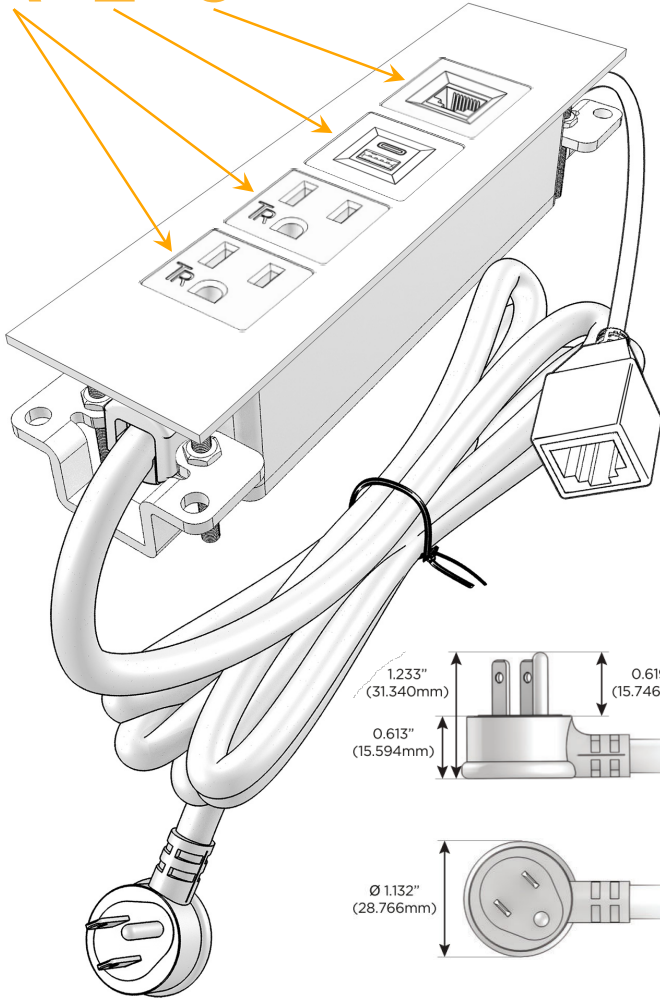

### Module/Port Options:

- A** Tamper Resistant AC Receptacle
- E** USB-A & USB-C (20W)
- M** Double USB-A (Fast Charging Ports - 18W)
- H** HDMI
- 6** CAT 6
- 12** RJ 12
- X** Switched AC
- Y** 3-Way Switch (Low Voltage)
- V** USB-C (45W High Speed Charging Port)
- S** USB-C (25W High Speed Charging Port)
- R** Switched AC (Rocker Switch)
- D** Dimmer Switch

### Plug:

Supplied with Low Profile Flat 45° Angle 120 VAC Plug

Optional Standard Straight 120 VAC Plug

Optional Straight 120 VAC Pass-through Plug

- CLEAN, COMPACT DESIGN
- STREAMLINED
- LOW PROFILE
- SIDE-EXITING CORDS
- PLUG & PLAY
- 6' AC CORD & PLUG (FLAT PLUG STANDARD)
- CUSTOMIZABLE CONFIGURATIONS AND FINISHES
- UL LISTED FOR MOUNTING IN FURNITURE
- 15A

# M-POWER-4T

AC POWER & DATA CONNECTIVITY SOLUTION

M-POWER-4T-AAE6-SS4TP

Specs:

**Modules/Ports:**

- A** Tamper Resistant AC Receptacle
- E** USB-A & USB-C (20W)
- 6** CAT 6

**A E 6**

Distributed by