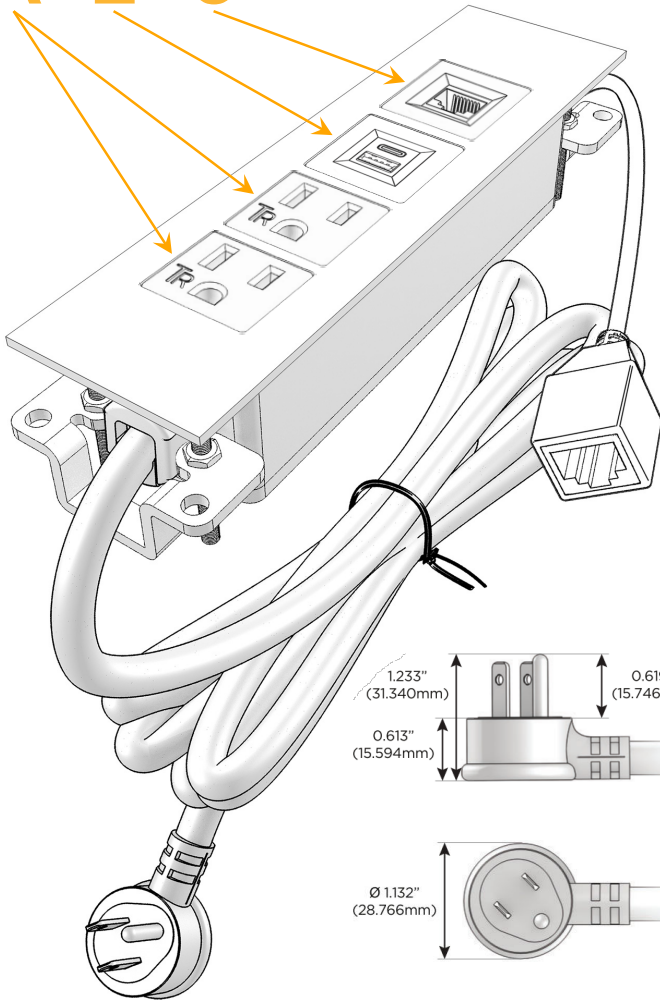

M-POWER-4T

AC POWER & DATA CONNECTIVITY SOLUTION

M-POWER-4T-AAE6-SS4ATP

Specs:

Modules/Ports:

- **A** Tamper Resistant AC Receptacle
- **E** USB-A & USB-C (20W)
- **6** CAT 6

A E 6