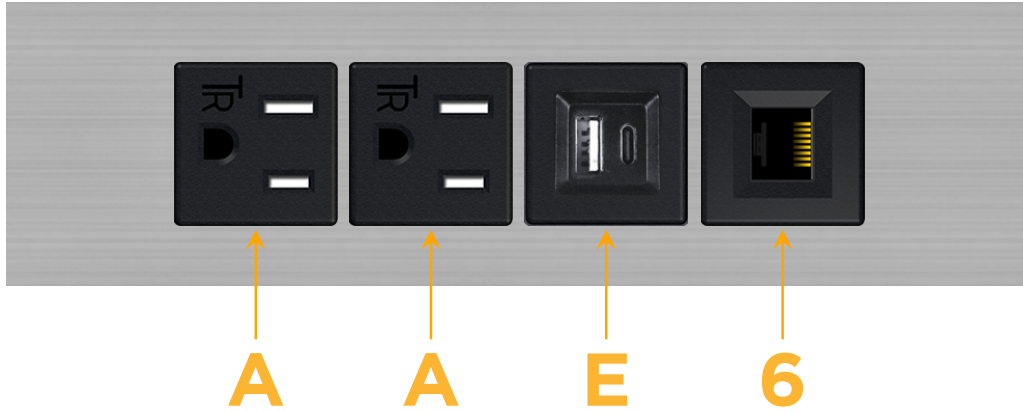

M-POWER-4T

AC POWER & DATA CONNECTIVITY SOLUTION

M-POWER-4T-AAE6-SS4ATP

Distributed by

Mormax Company, Inc.

8 Westchester Plaza

Elmsford, NY 10523

914-699-0101

sales@mormax.com

mormax.com

Metro Light & Power's line of power & data solutions offers sophisticated design elements combined with greater ease of installation. Streamlined and low-profile, enhanced by side-exiting cords, our outlets advance the industry with their cutting edge look and feel. We believe flexibility is key, and we provide a variety of mounting options, including the ability to mount in limited spaces. Our outlets are available in many finishes and configurations, in addition to a custom color and finish capability for our clients.

Trim Plate Finish: **BRUSHED STAINLESS (ABS)**

Custom Finishes Available

M-POWER-4T-AAE6-SS4ATP

Features:

Module/Port Options:

- **A** Tamper Resistant AC Receptacle
- **E** USB-A & USB-C (20W)
- **M** Double USB-A (Fast Charging Ports - 18W)
- **H** HDMI
- **6** CAT 6
- **12** RJ 12
- **X** Switched AC
- **Y** 3-Way Switch (Low Voltage)
- **V** USB-C (45W High Speed Charging Port)
- **S** USB-C (25W High Speed Charging Port)
- **R** Switched AC (Rocker Switch)
- **D** Dimmer Switch

Plug:

Supplied with Low Profile Flat 45° Angle 120 VAC Plug

Optional Standard Straight 120 VAC Plug

Optional Straight 120 VAC Pass-through Plug

- CLEAN, COMPACT DESIGN
- STREAMLINED
- LOW PROFILE
- SIDE-EXITING CORDS
- PLUG & PLAY
- 6' AC CORD & PLUG (FLAT PLUG STANDARD)
- CUSTOMIZABLE CONFIGURATIONS AND FINISHES
- UL LISTED FOR MOUNTING IN FURNITURE
- 15A