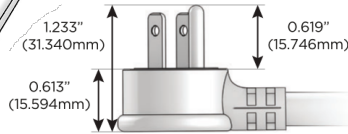

M-POWER-4T

AC POWER & DATA CONNECTIVITY SOLUTION

M-POWER-4T-AAE6-CRATP

Specs:

Modules/Ports:

- A** Tamper Resistant AC Receptacle
- E** USB-A & USB-C (20W)
- 6** CAT 6

A E 6

Distributed by