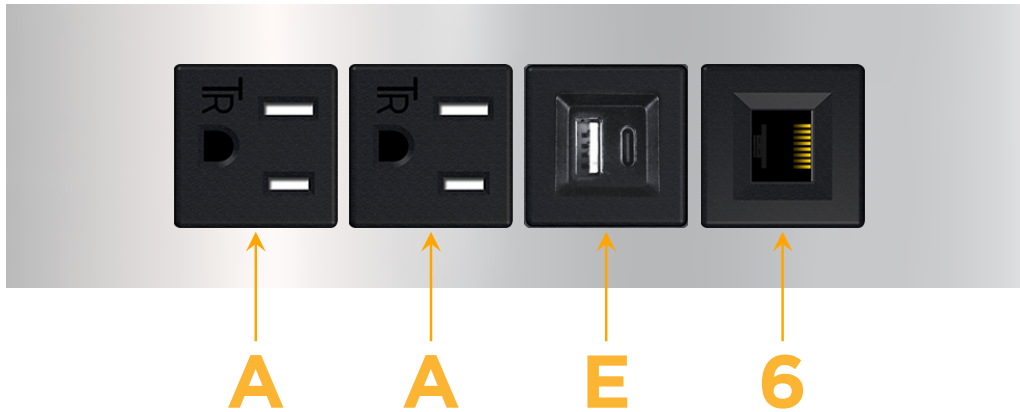

Trim Plate Finish: **CHROME (ABS)**

Custom Finishes Available

M-POWER-4T-AAE6-CRATP

Features:

Module/Port Options:

- A** Tamper Resistant AC Receptacle
- E** USB-A & USB-C (20W)
- M** Double USB-A (Fast Charging Ports - 18W)
- H** HDMI
- 6** CAT 6
- 12** RJ 12
- X** Switched AC
- Y** 3-Way Switch (Low Voltage)
- V** USB-C (45W High Speed Charging Port)
- S** USB-C (25W High Speed Charging Port)
- R** Switched AC (Rocker Switch)
- D** Dimmer Switch

Plug:

Supplied with Low Profile Flat 45° Angle 120 VAC Plug

Optional Standard Straight 120 VAC Plug

Optional Straight 120 VAC Pass-through Plug

- CLEAN, COMPACT DESIGN
- STREAMLINED
- LOW PROFILE
- SIDE-EXITING CORDS
- PLUG & PLAY
- 6' AC CORD & PLUG (FLAT PLUG STANDARD)
- CUSTOMIZABLE CONFIGURATIONS AND FINISHES
- UL LISTED FOR MOUNTING IN FURNITURE
- 15A

M-POWER-4T

AC POWER & DATA CONNECTIVITY SOLUTION

M-POWER-4T-AAE6-CRATP

Specs:

Modules/Ports:

- A** Tamper Resistant AC Receptacle
- E** USB-A & USB-C (20W)
- 6** CAT 6

A E 6

Distributed by