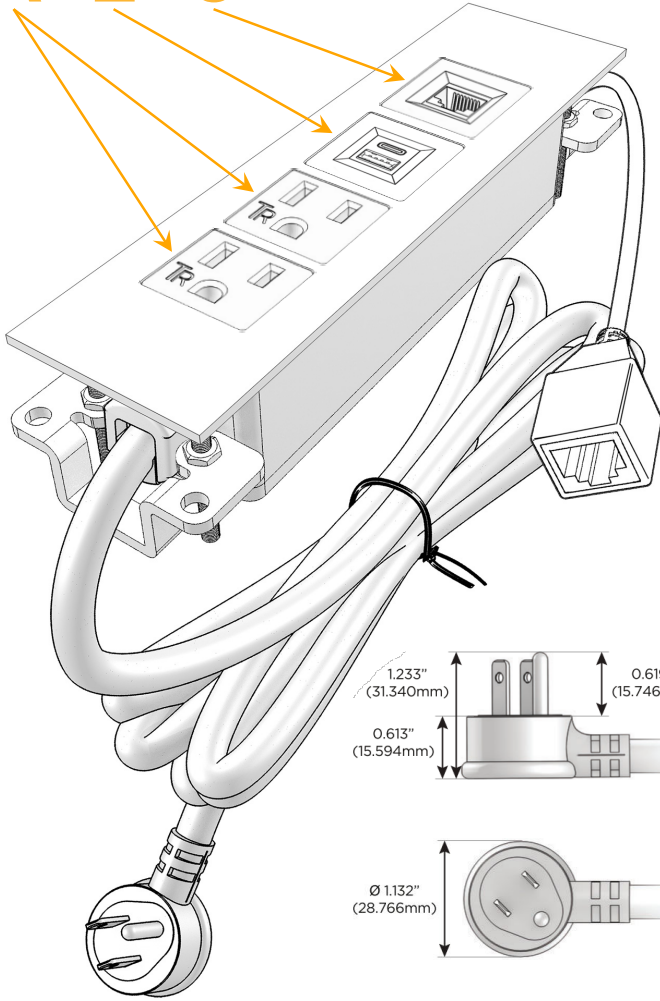

Trim Plate Finish: **CHROME (ABS)**

Custom Finishes Available

M-POWER-4T-AAE6-CRATP

Features:

Module/Port Options:

- A** Tamper Resistant AC Receptacle
- E** USB-A & USB-C (20W)
- M** Double USB-A (Fast Charging Ports - 18W)
- H** HDMI
- 6** CAT 6
- 12** RJ 12
- X** Switched AC
- Y** 3-Way Switch (Low Voltage)
- V** USB-C (45W High Speed Charging Port)
- S** USB-C (25W High Speed Charging Port)
- R** Switched AC (Rocker Switch)
- D** Dimmer Switch

Plug:

Supplied with Low Profile Flat 45° Angle 120 VAC Plug

Optional Standard Straight 120 VAC Plug

Optional Straight 120 VAC Pass-through Plug

- CLEAN, COMPACT DESIGN
- STREAMLINED
- LOW PROFILE
- SIDE-EXITING CORDS
- PLUG & PLAY
- 6' AC CORD & PLUG (FLAT PLUG STANDARD)
- CUSTOMIZABLE CONFIGURATIONS AND FINISHES
- UL LISTED FOR MOUNTING IN FURNITURE
- 15A

M-POWER-4T

AC POWER & DATA CONNECTIVITY SOLUTION

M-POWER-4T-AAE6-CRATP

Specs:

Modules/Ports:

- A** Tamper Resistant AC Receptacle
- E** USB-A & USB-C (20W)
- 6** CAT 6

A E 6

Distributed by