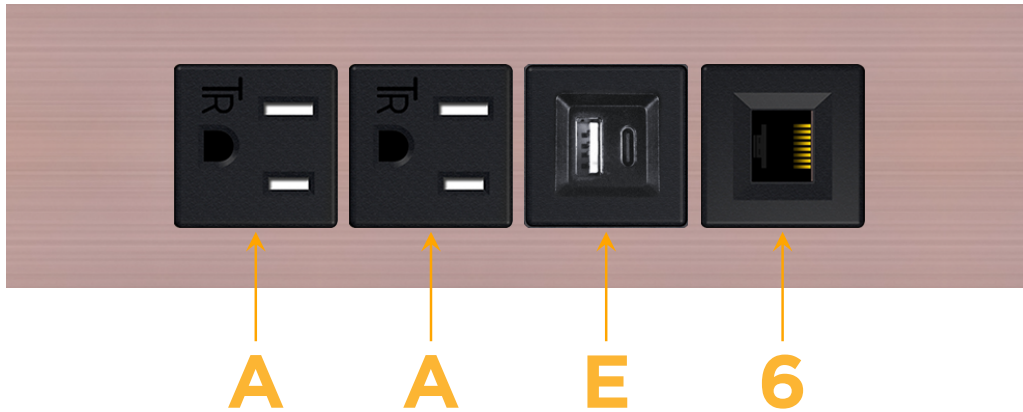

Trim Plate Finish: **CHAMPAGNE (ABS)**

Custom Finishes Available

M-POWER-4T-AAE6-CHATP

Features:

**Module/Port Options:**

- A** Tamper Resistant AC Receptacle
- E** USB-A & USB-C (20W)
- M** Double USB-A (Fast Charging Ports - 18W)
- H** HDMI
- 6** CAT 6
- 12** RJ 12
- X** Switched AC
- Y** 3-Way Switch (Low Voltage)
- V** USB-C (45W High Speed Charging Port)
- S** USB-C (25W High Speed Charging Port)
- R** Switched AC (Rocker Switch)
- D** Dimmer Switch

**Plug:**

Supplied with Low Profile Flat 45° Angle 120 VAC Plug

Optional Standard Straight 120 VAC Plug

Optional Straight 120 VAC Pass-through Plug

- CLEAN, COMPACT DESIGN
- STREAMLINED
- LOW PROFILE
- SIDE-EXITING CORDS
- PLUG & PLAY
- 6' AC CORD & PLUG (FLAT PLUG STANDARD)
- CUSTOMIZABLE CONFIGURATIONS AND FINISHES
- UL LISTED FOR MOUNTING IN FURNITURE
- 15A

# M-POWER-4T

AC POWER & DATA CONNECTIVITY SOLUTION

M-POWER-4T-AAE6-CHATP

Specs:

**Modules/Ports:**

- A** Tamper Resistant AC Receptacle
- E** USB-A & USB-C (20W)
- 6** CAT 6

**A E 6**

Distributed by