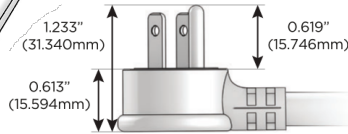

# M-POWER-4T

AC POWER & DATA CONNECTIVITY SOLUTION

M-POWER-4T-AAE6-CHATP

Specs:

**Modules/Ports:**

- A** Tamper Resistant AC Receptacle
- E** USB-A & USB-C (20W)
- 6** CAT 6

**A E 6**

Distributed by