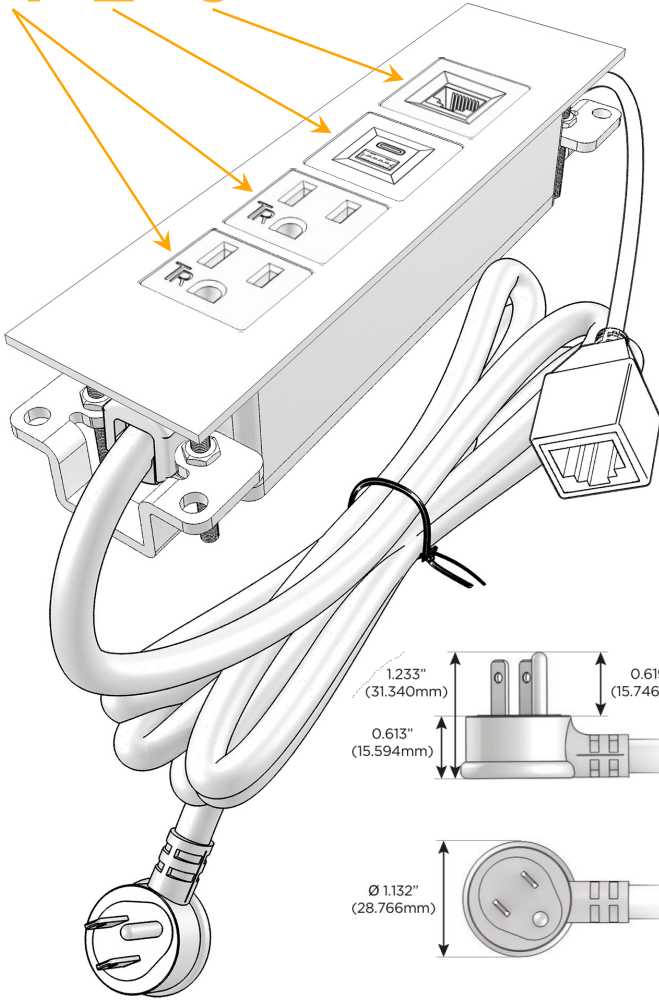

Trim Plate Finish: **CHAMPAGNE (ABS)**

Custom Finishes Available

M-POWER-4T-AAE6-CHATP

Features:

**Module/Port Options:**

- A** Tamper Resistant AC Receptacle
- E** USB-A & USB-C (20W)
- M** Double USB-A (Fast Charging Ports - 18W)
- H** HDMI
- 6** CAT 6
- 12** RJ 12
- X** Switched AC
- Y** 3-Way Switch (Low Voltage)
- V** USB-C (45W High Speed Charging Port)
- S** USB-C (25W High Speed Charging Port)
- R** Switched AC (Rocker Switch)
- D** Dimmer Switch

**Plug:**

Supplied with Low Profile Flat 45° Angle 120 VAC Plug

Optional Standard Straight 120 VAC Plug

Optional Straight 120 VAC Pass-through Plug

- CLEAN, COMPACT DESIGN
- STREAMLINED
- LOW PROFILE
- SIDE-EXITING CORDS
- PLUG & PLAY
- 6' AC CORD & PLUG (FLAT PLUG STANDARD)
- CUSTOMIZABLE CONFIGURATIONS AND FINISHES
- UL LISTED FOR MOUNTING IN FURNITURE
- 15A

# M-POWER-4T

AC POWER & DATA CONNECTIVITY SOLUTION

M-POWER-4T-AAE6-CHATP

Specs:

**Modules/Ports:**

- A** Tamper Resistant AC Receptacle
- E** USB-A & USB-C (20W)
- 6** CAT 6

**A E 6**

Distributed by