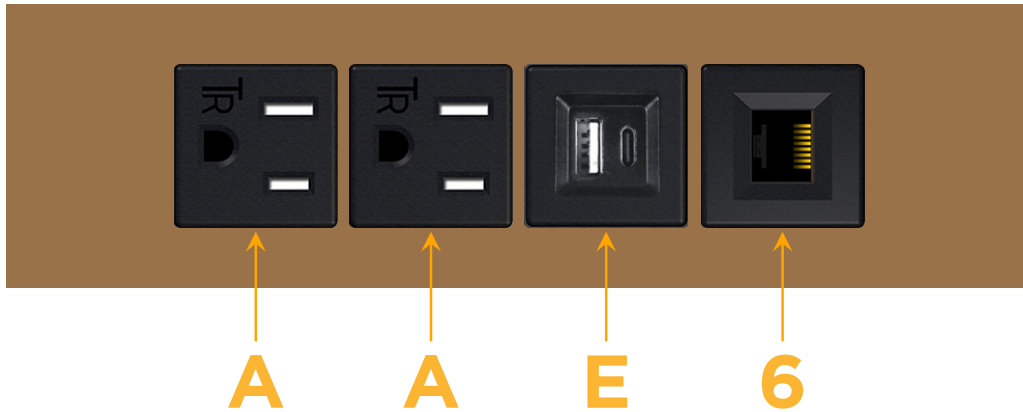

M-POWER-4T

AC POWER & DATA CONNECTIVITY SOLUTION

M-POWER-4T-AAE6-BZTP

Distributed by

Mormax Company, Inc.

8 Westchester Plaza

Elmsford, NY 10523

914-699-0101

sales@mormax.com

mormax.com

Metro Light & Power's line of power & data solutions offers sophisticated design elements combined with greater ease of installation. Streamlined and low-profile, enhanced by side-exiting cords, our outlets advance the industry with their cutting edge look and feel. We believe flexibility is key, and we provide a variety of mounting options, including the ability to mount in limited spaces. Our outlets are available in many finishes and configurations, in addition to a custom color and finish capability for our clients.

Trim Plate Finish: **SOLID BRONZE**

Custom Finishes Available

M-POWER-4T-AAE6-BZTP

Features:

Module/Port Options:

- **A** Tamper Resistant AC Receptacle
- **E** USB-A & USB-C (20W)
- **M** Double USB-A (Fast Charging Ports - 18W)
- **H** HDMI
- **6** CAT 6
- **12** RJ 12
- **X** Switched AC
- **Y** 3-Way Switch (Low Voltage)
- **V** USB-C (45W High Speed Charging Port)
- **S** USB-C (25W High Speed Charging Port)
- **R** Switched AC (Rocker Switch)
- **D** Dimmer Switch

Plug:

Supplied with Low Profile Flat 45° Angle 120 VAC Plug

Optional Standard Straight 120 VAC Plug

Optional Straight 120 VAC Pass-through Plug

- CLEAN, COMPACT DESIGN
- STREAMLINED
- LOW PROFILE
- SIDE-EXITING CORDS
- PLUG & PLAY
- 6' AC CORD & PLUG (FLAT PLUG STANDARD)
- CUSTOMIZABLE CONFIGURATIONS AND FINISHES
- UL LISTED FOR MOUNTING IN FURNITURE
- 15A