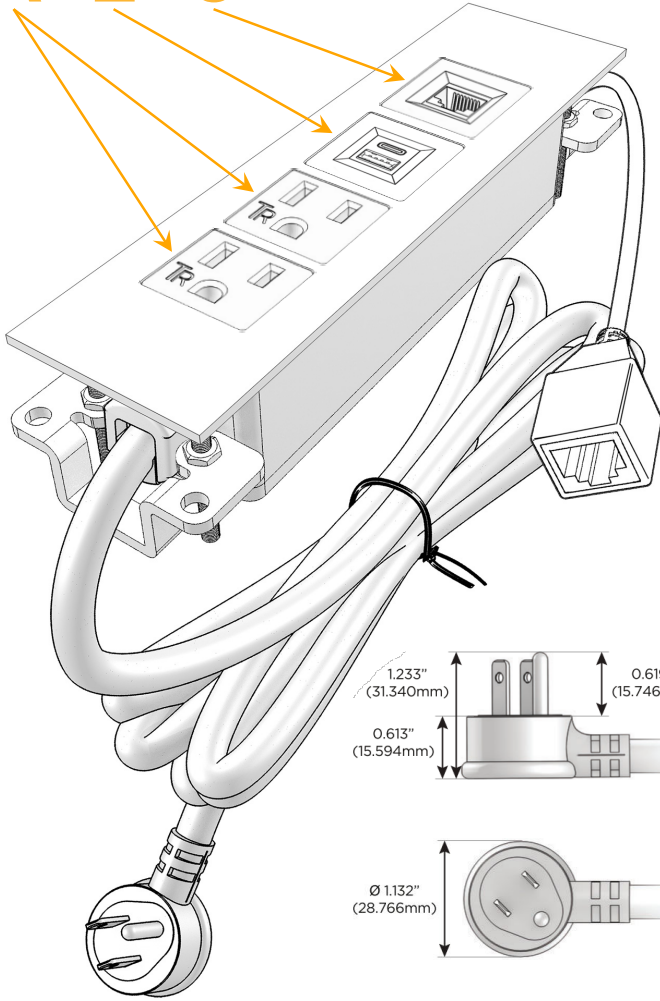

### Module/Port Options:

- A** Tamper Resistant AC Receptacle
- E** USB-A & USB-C (20W)
- M** Double USB-A (Fast Charging Ports - 18W)
- H** HDMI
- 6** CAT 6
- 12** RJ 12
- X** Switched AC
- Y** 3-Way Switch (Low Voltage)
- V** USB-C (45W High Speed Charging Port)
- S** USB-C (25W High Speed Charging Port)
- R** Switched AC (Rocker Switch)
- D** Dimmer Switch

### Plug:

Supplied with Low Profile Flat 45° Angle 120 VAC Plug

Optional Standard Straight 120 VAC Plug

Optional Straight 120 VAC Pass-through Plug

- CLEAN, COMPACT DESIGN
- STREAMLINED
- LOW PROFILE
- SIDE-EXITING CORDS
- PLUG & PLAY
- 6' AC CORD & PLUG (FLAT PLUG STANDARD)
- CUSTOMIZABLE CONFIGURATIONS AND FINISHES
- UL LISTED FOR MOUNTING IN FURNITURE
- 15A

# M-POWER-4T

AC POWER & DATA CONNECTIVITY SOLUTION

M-POWER-4T-AAE6-BZTP

Specs:

**Modules/Ports:**

- A** Tamper Resistant AC Receptacle
- E** USB-A & USB-C (20W)
- 6** CAT 6

**A E 6**

Distributed by