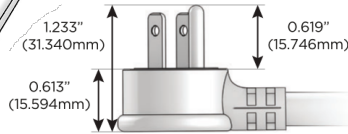

### Plug:

Supplied with Low Profile Flat 45° Angle 120 VAC Plug

Optional Standard Straight 120 VAC Plug

Optional Straight 120 VAC Pass-through Plug

- CLEAN, COMPACT DESIGN
- STREAMLINED
- LOW PROFILE
- SIDE-EXITING CORDS
- PLUG & PLAY
- 6' AC CORD & PLUG (FLAT PLUG STANDARD)
- CUSTOMIZABLE CONFIGURATIONS AND FINISHES
- UL LISTED FOR MOUNTING IN FURNITURE
- 15A

# M-POWER-4T

AC POWER & DATA CONNECTIVITY SOLUTION

M-POWER-4T-AAE6-BZTP

Specs:

**Modules/Ports:**

- A** Tamper Resistant AC Receptacle
- E** USB-A & USB-C (20W)
- 6** CAT 6

**A E 6**

Distributed by