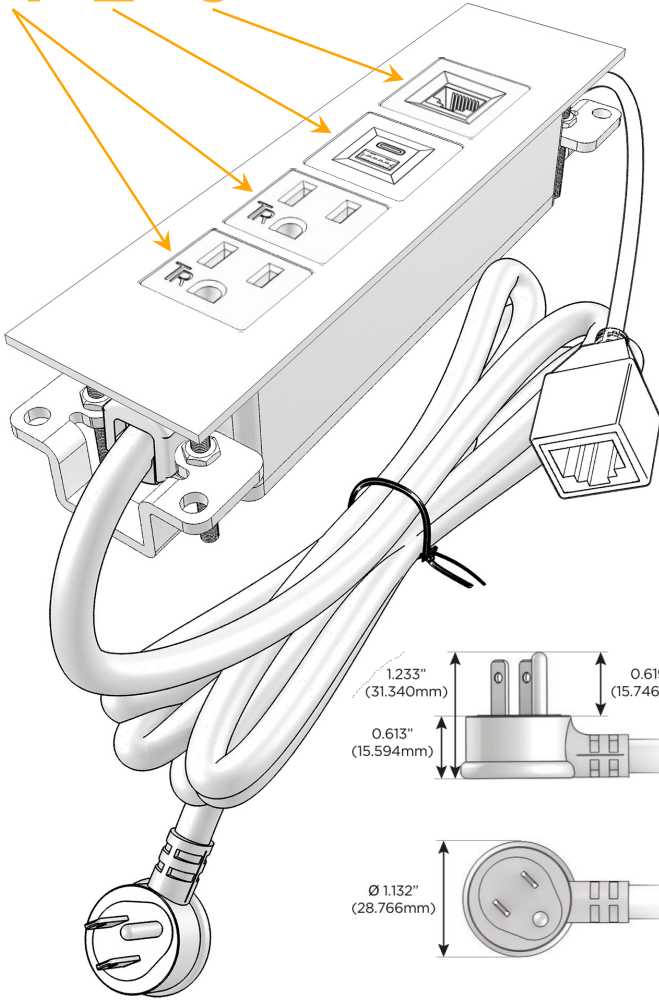

Trim Plate Finish: **STANDARD BRONZE (ABS)**

Custom Finishes Available

M-POWER-4T-AAE6-BZATP

Features:

**Module/Port Options:**

- A** Tamper Resistant AC Receptacle
- E** USB-A & USB-C (20W)
- M** Double USB-A (Fast Charging Ports - 18W)
- H** HDMI
- 6** CAT 6
- 12** RJ 12
- X** Switched AC
- Y** 3-Way Switch (Low Voltage)
- V** USB-C (45W High Speed Charging Port)
- S** USB-C (25W High Speed Charging Port)
- R** Switched AC (Rocker Switch)
- D** Dimmer Switch

**Plug:**

Supplied with Low Profile Flat 45° Angle 120 VAC Plug

Optional Standard Straight 120 VAC Plug

Optional Straight 120 VAC Pass-through Plug

- CLEAN, COMPACT DESIGN
- STREAMLINED
- LOW PROFILE
- SIDE-EXITING CORDS
- PLUG & PLAY
- 6' AC CORD & PLUG (FLAT PLUG STANDARD)
- CUSTOMIZABLE CONFIGURATIONS AND FINISHES
- UL LISTED FOR MOUNTING IN FURNITURE
- 15A

# M-POWER-4T

AC POWER & DATA CONNECTIVITY SOLUTION

M-POWER-4T-AAE6-BZATP

Specs:

**Modules/Ports:**

- A** Tamper Resistant AC Receptacle
- E** USB-A & USB-C (20W)
- 6** CAT 6

**A E 6**

Distributed by