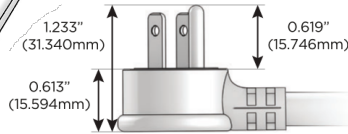

# M-POWER-4T

AC POWER & DATA CONNECTIVITY SOLUTION

M-POWER-4T-AAE6-BZATP

Specs:

**Modules/Ports:**

- A** Tamper Resistant AC Receptacle
- E** USB-A & USB-C (20W)
- 6** CAT 6

**A E 6**

Distributed by