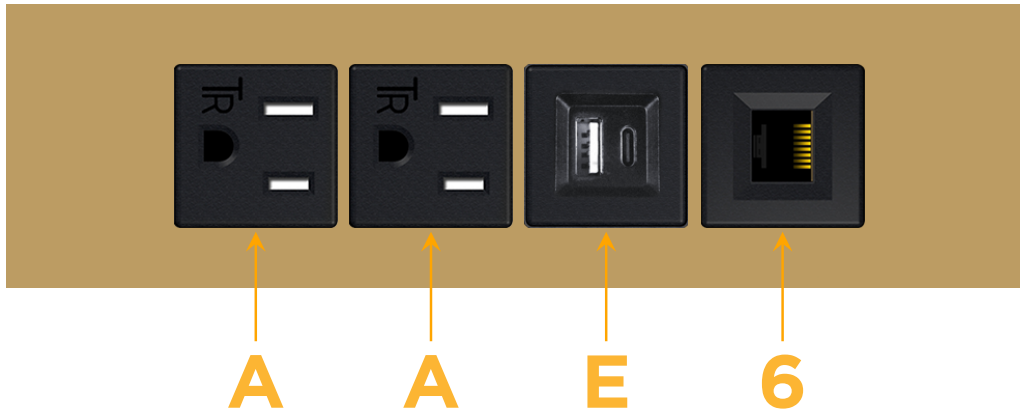

Trim Plate Finish: **STANDARD BRONZE (ABS)**

Custom Finishes Available

M-POWER-4T-AAE6-BZATP

Features:

**Module/Port Options:**

- A** Tamper Resistant AC Receptacle
- E** USB-A & USB-C (20W)
- M** Double USB-A (Fast Charging Ports - 18W)
- H** HDMI
- 6** CAT 6
- 12** RJ 12
- X** Switched AC
- Y** 3-Way Switch (Low Voltage)
- V** USB-C (45W High Speed Charging Port)
- S** USB-C (25W High Speed Charging Port)
- R** Switched AC (Rocker Switch)
- D** Dimmer Switch

**Plug:**

Supplied with Low Profile Flat 45° Angle 120 VAC Plug

Optional Standard Straight 120 VAC Plug

Optional Straight 120 VAC Pass-through Plug

- CLEAN, COMPACT DESIGN
- STREAMLINED
- LOW PROFILE
- SIDE-EXITING CORDS
- PLUG & PLAY
- 6' AC CORD & PLUG (FLAT PLUG STANDARD)
- CUSTOMIZABLE CONFIGURATIONS AND FINISHES
- UL LISTED FOR MOUNTING IN FURNITURE
- 15A

# M-POWER-4T

AC POWER & DATA CONNECTIVITY SOLUTION

M-POWER-4T-AAE6-BZATP

Specs:

**Modules/Ports:**

- A** Tamper Resistant AC Receptacle
- E** USB-A & USB-C (20W)
- 6** CAT 6

**A E 6**

Distributed by