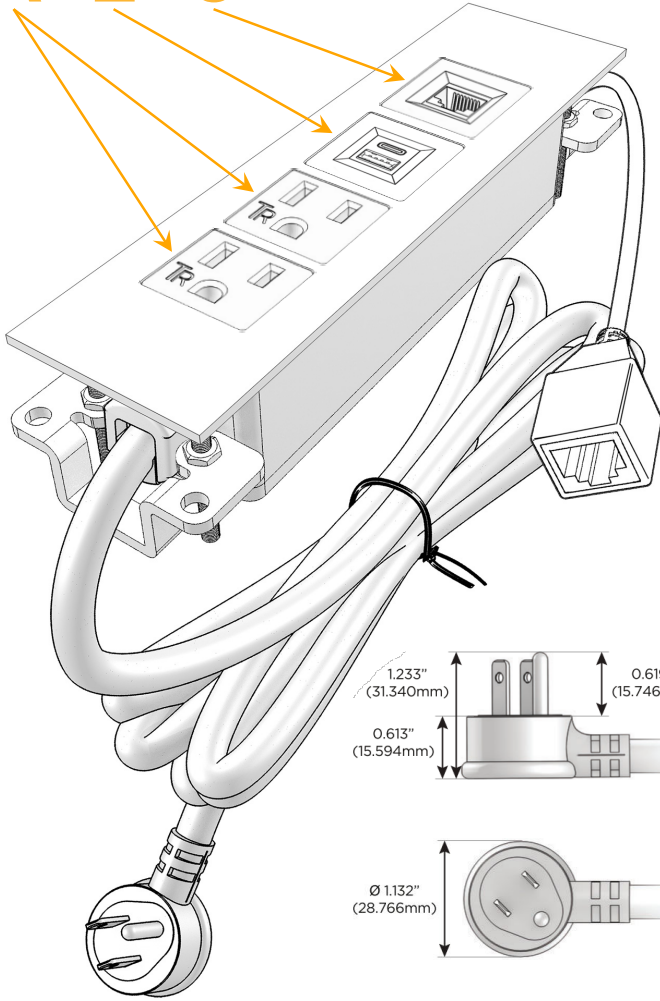

Trim Plate Finish: **ARCHITECTURAL BRONZE (ABS)**

Custom Finishes Available

M-POWER-4T-AAE6-BZ5ATP

Features:

Module/Port Options:

- A** Tamper Resistant AC Receptacle
- E** USB-A & USB-C (20W)
- M** Double USB-A (Fast Charging Ports - 18W)
- H** HDMI
- 6** CAT 6
- 12** RJ 12
- X** Switched AC
- Y** 3-Way Switch (Low Voltage)
- V** USB-C (45W High Speed Charging Port)
- S** USB-C (25W High Speed Charging Port)
- R** Switched AC (Rocker Switch)
- D** Dimmer Switch

Plug:

Supplied with Low Profile Flat 45° Angle 120 VAC Plug

Optional Standard Straight 120 VAC Plug

Optional Straight 120 VAC Pass-through Plug

- CLEAN, COMPACT DESIGN
- STREAMLINED
- LOW PROFILE
- SIDE-EXITING CORDS
- PLUG & PLAY
- 6' AC CORD & PLUG (FLAT PLUG STANDARD)
- CUSTOMIZABLE CONFIGURATIONS AND FINISHES
- UL LISTED FOR MOUNTING IN FURNITURE
- 15A

M-POWER-4T

AC POWER & DATA CONNECTIVITY SOLUTION

M-POWER-4T-AAE6-BZ5ATP

Specs:

Modules/Ports:

- A** Tamper Resistant AC Receptacle
- E** USB-A & USB-C (20W)
- 6** CAT 6

A E 6

Distributed by