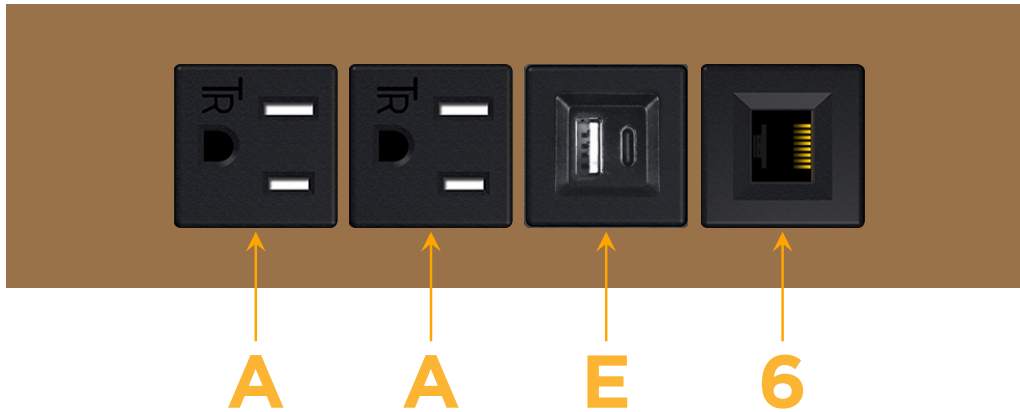

Trim Plate Finish: **ARCHITECTURAL BRONZE (ABS)**

Custom Finishes Available

M-POWER-4T-AAE6-BZ5ATP

Features:

Module/Port Options:

- A** Tamper Resistant AC Receptacle
- E** USB-A & USB-C (20W)
- M** Double USB-A (Fast Charging Ports - 18W)
- H** HDMI
- 6** CAT 6
- 12** RJ 12
- X** Switched AC
- Y** 3-Way Switch (Low Voltage)
- V** USB-C (45W High Speed Charging Port)
- S** USB-C (25W High Speed Charging Port)
- R** Switched AC (Rocker Switch)
- D** Dimmer Switch

Plug:

Supplied with Low Profile Flat 45° Angle 120 VAC Plug

Optional Standard Straight 120 VAC Plug

Optional Straight 120 VAC Pass-through Plug

- CLEAN, COMPACT DESIGN
- STREAMLINED
- LOW PROFILE
- SIDE-EXITING CORDS
- PLUG & PLAY
- 6' AC CORD & PLUG (FLAT PLUG STANDARD)
- CUSTOMIZABLE CONFIGURATIONS AND FINISHES
- UL LISTED FOR MOUNTING IN FURNITURE
- 15A

M-POWER-4T

AC POWER & DATA CONNECTIVITY SOLUTION

M-POWER-4T-AAE6-BZ5ATP

Specs:

Modules/Ports:

- A** Tamper Resistant AC Receptacle
- E** USB-A & USB-C (20W)
- 6** CAT 6

A E 6

Distributed by