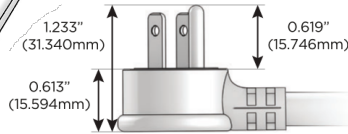

M-POWER-4T

AC POWER & DATA CONNECTIVITY SOLUTION

M-POWER-4T-AAE6-BZ5ATP

Specs:

Modules/Ports:

- A** Tamper Resistant AC Receptacle
- E** USB-A & USB-C (20W)
- 6** CAT 6

A E 6

Distributed by