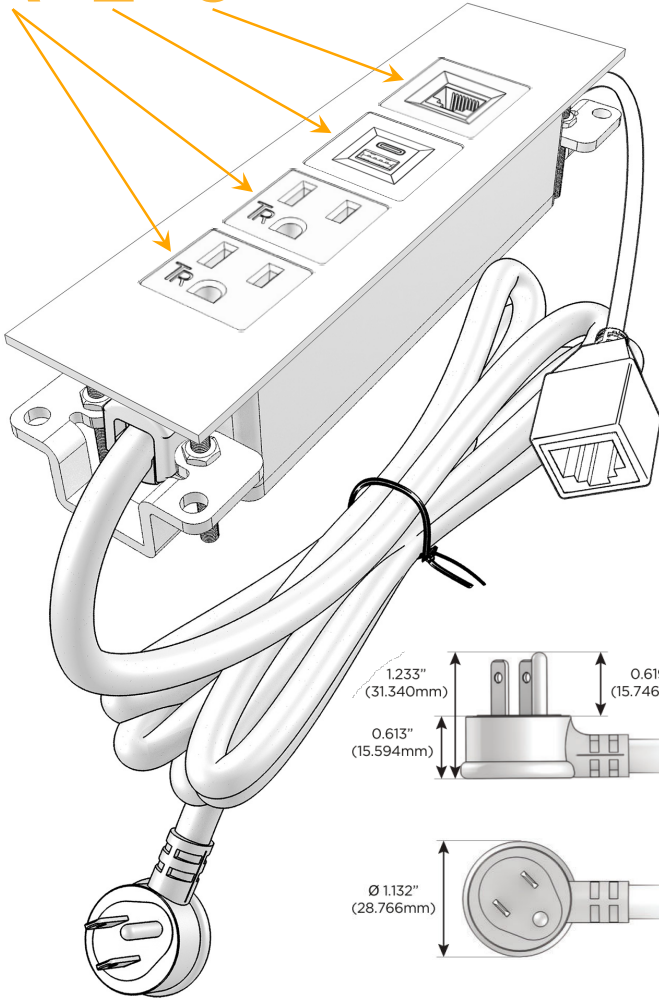

Trim Plate Finish: **ANTIQUED ARCHITECTURAL BRONZE (ABS)**

Custom Finishes Available

M-POWER-4T-AAE6-BZ5AATP

Features:

Module/Port Options:

- A** Tamper Resistant AC Receptacle
- E** USB-A & USB-C (20W)
- M** Double USB-A (Fast Charging Ports - 18W)
- H** HDMI
- 6** CAT 6
- 12** RJ 12
- X** Switched AC
- Y** 3-Way Switch (Low Voltage)
- V** USB-C (45W High Speed Charging Port)
- S** USB-C (25W High Speed Charging Port)
- R** Switched AC (Rocker Switch)
- D** Dimmer Switch

Plug:

Supplied with Low Profile Flat 45° Angle 120 VAC Plug

Optional Standard Straight 120 VAC Plug

Optional Straight 120 VAC Pass-through Plug

- CLEAN, COMPACT DESIGN
- STREAMLINED
- LOW PROFILE
- SIDE-EXITING CORDS
- PLUG & PLAY
- 6' AC CORD & PLUG (FLAT PLUG STANDARD)
- CUSTOMIZABLE CONFIGURATIONS AND FINISHES
- UL LISTED FOR MOUNTING IN FURNITURE
- 15A

M-POWER-4T

AC POWER & DATA CONNECTIVITY SOLUTION

M-POWER-4T-AAE6-BZ5AATP

Specs:

Modules/Ports:

- A** Tamper Resistant AC Receptacle
- E** USB-A & USB-C (20W)
- 6** CAT 6

A E 6

Distributed by