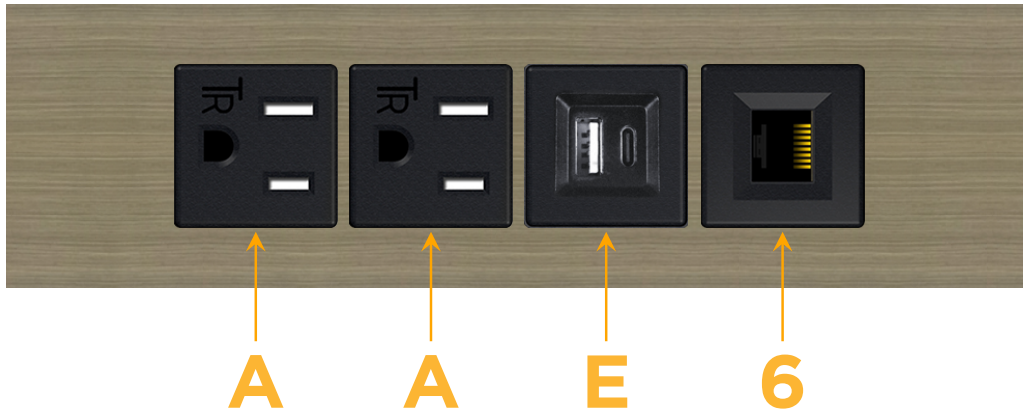

Trim Plate Finish: **ANTIQUED ARCHITECTURAL BRONZE (ABS)**

Custom Finishes Available

M-POWER-4T-AAE6-BZ5AATP

Features:

Module/Port Options:

- A** Tamper Resistant AC Receptacle
- E** USB-A & USB-C (20W)
- M** Double USB-A (Fast Charging Ports - 18W)
- H** HDMI
- 6** CAT 6
- 12** RJ 12
- X** Switched AC
- Y** 3-Way Switch (Low Voltage)
- V** USB-C (45W High Speed Charging Port)
- S** USB-C (25W High Speed Charging Port)
- R** Switched AC (Rocker Switch)
- D** Dimmer Switch

Plug:

Supplied with Low Profile Flat 45° Angle 120 VAC Plug

Optional Standard Straight 120 VAC Plug

Optional Straight 120 VAC Pass-through Plug

- CLEAN, COMPACT DESIGN
- STREAMLINED
- LOW PROFILE
- SIDE-EXITING CORDS
- PLUG & PLAY
- 6' AC CORD & PLUG (FLAT PLUG STANDARD)
- CUSTOMIZABLE CONFIGURATIONS AND FINISHES
- UL LISTED FOR MOUNTING IN FURNITURE
- 15A

M-POWER-4T

AC POWER & DATA CONNECTIVITY SOLUTION

M-POWER-4T-AAE6-BZ5AATP

Specs:

Modules/Ports:

- A** Tamper Resistant AC Receptacle
- E** USB-A & USB-C (20W)
- 6** CAT 6

A E 6

Distributed by