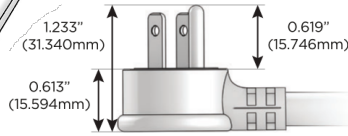

Plug:

Supplied with Low Profile Flat 45° Angle 120 VAC Plug

Optional Standard Straight 120 VAC Plug

Optional Straight 120 VAC Pass-through Plug

- CLEAN, COMPACT DESIGN
- STREAMLINED
- LOW PROFILE
- SIDE-EXITING CORDS
- PLUG & PLAY
- 6' AC CORD & PLUG (FLAT PLUG STANDARD)
- CUSTOMIZABLE CONFIGURATIONS AND FINISHES
- UL LISTED FOR MOUNTING IN FURNITURE
- 15A

M-POWER-4T

AC POWER & DATA CONNECTIVITY SOLUTION

M-POWER-4T-AAE6-BZ5AATP

Specs:

Modules/Ports:

- A** Tamper Resistant AC Receptacle
- E** USB-A & USB-C (20W)
- 6** CAT 6

A E 6

Distributed by