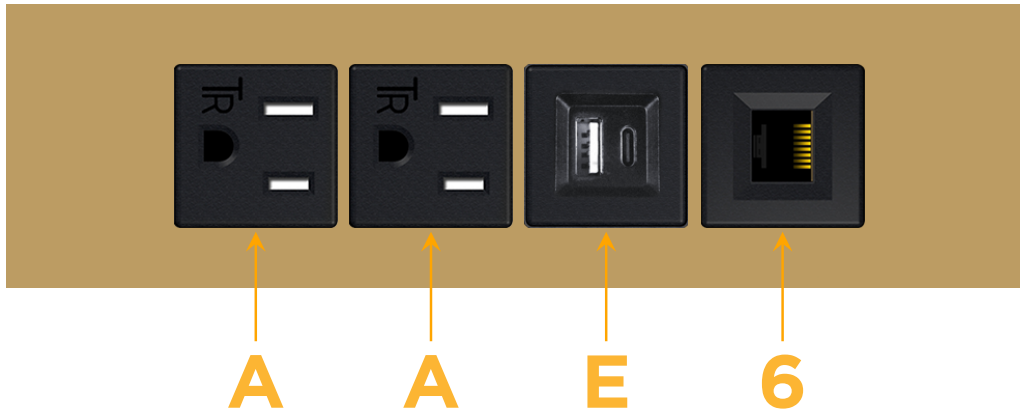

Trim Plate Finish: **BRASS (ABS)**

Custom Finishes Available

M-POWER-4T-AAE6-BRATP

Features:

Module/Port Options:

- A** Tamper Resistant AC Receptacle
- E** USB-A & USB-C (20W)
- M** Double USB-A (Fast Charging Ports - 18W)
- H** HDMI
- 6** CAT 6
- 12** RJ 12
- X** Switched AC
- Y** 3-Way Switch (Low Voltage)
- V** USB-C (45W High Speed Charging Port)
- S** USB-C (25W High Speed Charging Port)
- R** Switched AC (Rocker Switch)
- D** Dimmer Switch

Plug:

Supplied with Low Profile Flat 45° Angle 120 VAC Plug

Optional Standard Straight 120 VAC Plug

Optional Straight 120 VAC Pass-through Plug

- CLEAN, COMPACT DESIGN
- STREAMLINED
- LOW PROFILE
- SIDE-EXITING CORDS
- PLUG & PLAY
- 6' AC CORD & PLUG (FLAT PLUG STANDARD)
- CUSTOMIZABLE CONFIGURATIONS AND FINISHES
- UL LISTED FOR MOUNTING IN FURNITURE
- 15A

M-POWER-4T

AC POWER & DATA CONNECTIVITY SOLUTION

M-POWER-4T-AAE6-BRATP

Specs:

Modules/Ports:

- A** Tamper Resistant AC Receptacle
- E** USB-A & USB-C (20W)
- 6** CAT 6

A E 6

Distributed by