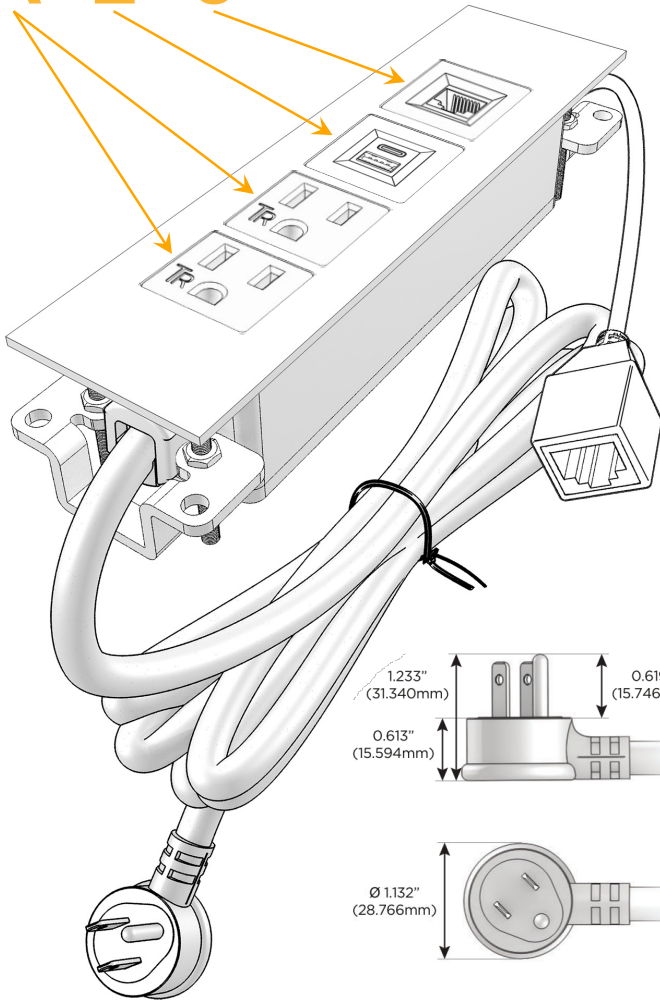

Trim Plate Finish: **BRASS (ABS)**

Custom Finishes Available

M-POWER-4T-AAE6-BRATP

Features:

Module/Port Options:

- A** Tamper Resistant AC Receptacle
- E** USB-A & USB-C (20W)
- M** Double USB-A (Fast Charging Ports - 18W)
- H** HDMI
- 6** CAT 6
- 12** RJ 12
- X** Switched AC
- Y** 3-Way Switch (Low Voltage)
- V** USB-C (45W High Speed Charging Port)
- S** USB-C (25W High Speed Charging Port)
- R** Switched AC (Rocker Switch)
- D** Dimmer Switch

Plug:

Supplied with Low Profile Flat 45° Angle 120 VAC Plug

Optional Standard Straight 120 VAC Plug

Optional Straight 120 VAC Pass-through Plug

- CLEAN, COMPACT DESIGN
- STREAMLINED
- LOW PROFILE
- SIDE-EXITING CORDS
- PLUG & PLAY
- 6' AC CORD & PLUG (FLAT PLUG STANDARD)
- CUSTOMIZABLE CONFIGURATIONS AND FINISHES
- UL LISTED FOR MOUNTING IN FURNITURE
- 15A

M-POWER-4T

AC POWER & DATA CONNECTIVITY SOLUTION

M-POWER-4T-AAE6-BRATP

Specs:

Modules/Ports:

- A** Tamper Resistant AC Receptacle
- E** USB-A & USB-C (20W)
- 6** CAT 6

A E 6

Distributed by