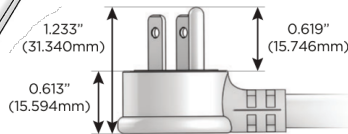

M-POWER-4T

AC POWER & DATA CONNECTIVITY SOLUTION

M-POWER-4T-AAE6-BRATP

Specs:

Modules/Ports:

- A** Tamper Resistant AC Receptacle
- E** USB-A & USB-C (20W)
- 6** CAT 6

A E 6

Distributed by