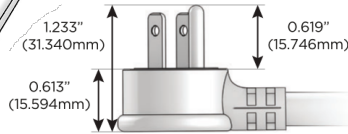

M-POWER-4T

AC POWER & DATA CONNECTIVITY SOLUTION

M-POWER-4T-AAE6-B2ATP

Specs:

Modules/Ports:

- **A** Tamper Resistant AC Receptacle
- **E** USB-A & USB-C (20W)
- **6** CAT 6

A E 6