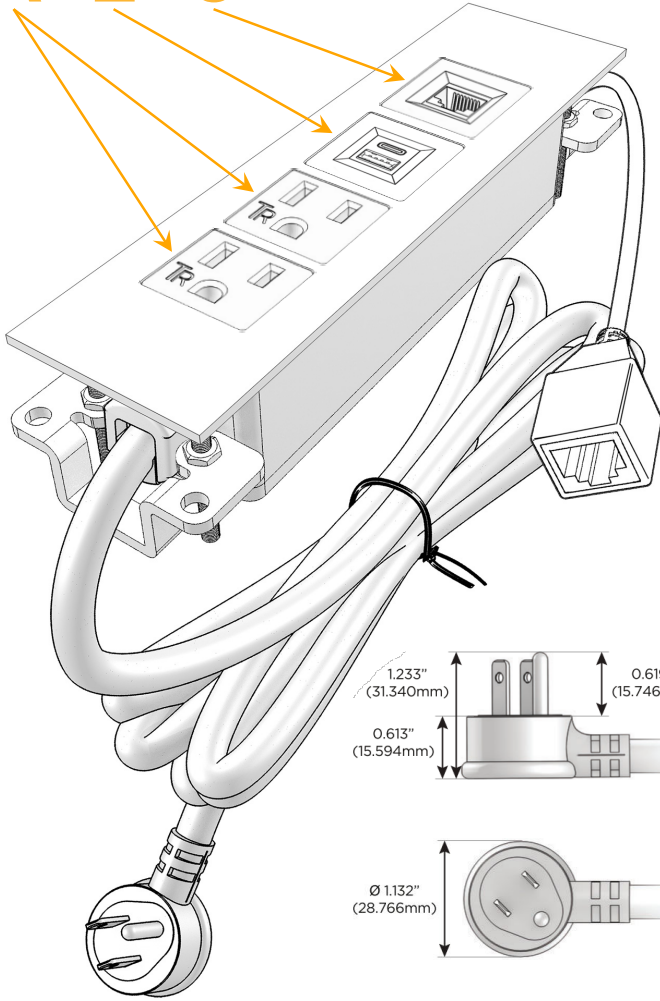

M-POWER-4T

AC POWER & DATA CONNECTIVITY SOLUTION

M-POWER-4T-AAE6-B2ATP

Specs:

Modules/Ports:

- **A** Tamper Resistant AC Receptacle
- **E** USB-A & USB-C (20W)
- **6** CAT 6

A E 6