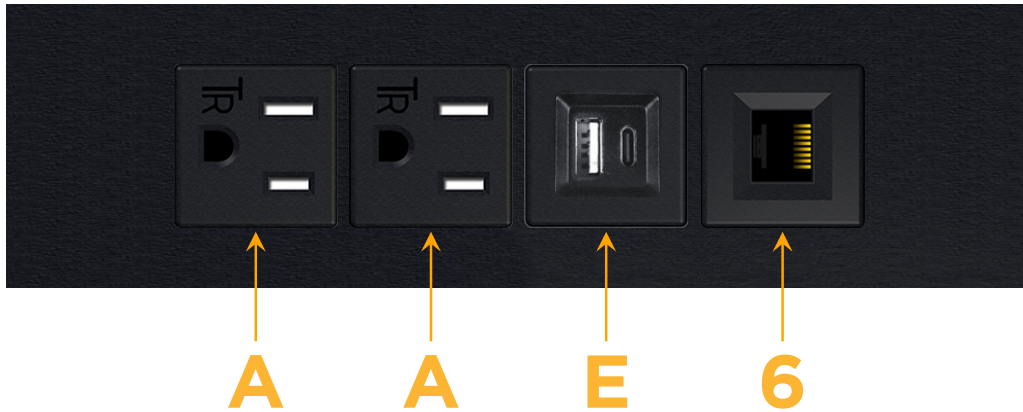

M-POWER-4T

AC POWER & DATA CONNECTIVITY SOLUTION

M-POWER-4T-AAE6-B2ATP

Distributed by

Mormax Company, Inc.

8 Westchester Plaza

Elmsford, NY 10523

914-699-0101

sales@mormax.com

mormax.com

Metro Light & Power's line of power & data solutions offers sophisticated design elements combined with greater ease of installation. Streamlined and low-profile, enhanced by side-exiting cords, our outlets advance the industry with their cutting edge look and feel. We believe flexibility is key, and we provide a variety of mounting options, including the ability to mount in limited spaces. Our outlets are available in many finishes and configurations, in addition to a custom color and finish capability for our clients.

Trim Plate Finish: **SATIN BLACK (ABS)**

Custom Finishes Available

M-POWER-4T-AAE6-B2ATP

Features:

Module/Port Options:

- **A** Tamper Resistant AC Receptacle
- **E** USB-A & USB-C (20W)
- **M** Double USB-A (Fast Charging Ports - 18W)
- **H** HDMI
- **6** CAT 6
- **12** RJ 12
- **X** Switched AC
- **Y** 3-Way Switch (Low Voltage)
- **V** USB-C (45W High Speed Charging Port)
- **S** USB-C (25W High Speed Charging Port)
- **R** Switched AC (Rocker Switch)
- **D** Dimmer Switch

Plug:

Supplied with Low Profile Flat 45° Angle 120 VAC Plug

Optional Standard Straight 120 VAC Plug

Optional Straight 120 VAC Pass-through Plug

- CLEAN, COMPACT DESIGN
- STREAMLINED
- LOW PROFILE
- SIDE-EXITING CORDS
- PLUG & PLAY
- 6' AC CORD & PLUG (FLAT PLUG STANDARD)
- CUSTOMIZABLE CONFIGURATIONS AND FINISHES
- UL LISTED FOR MOUNTING IN FURNITURE
- 15A