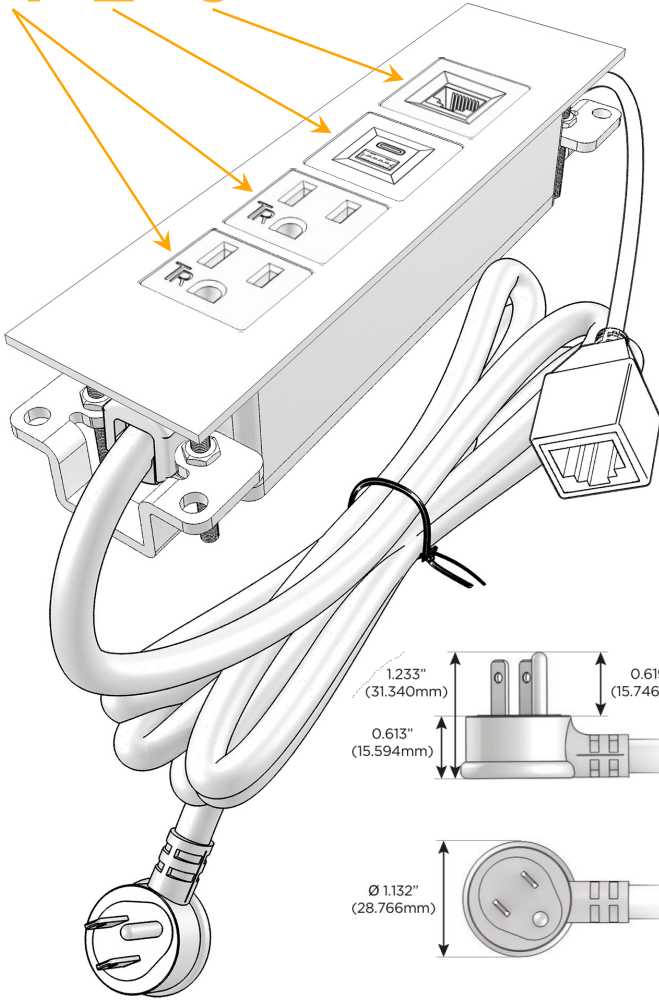

Trim Plate Finish: **SPECIAL ANTIQUE BRONZE (ABS)**

Custom Finishes Available

M-POWER-4T-AAE6-APATP

Features:

Module/Port Options:

- A** Tamper Resistant AC Receptacle
- E** USB-A & USB-C (20W)
- M** Double USB-A (Fast Charging Ports - 18W)
- H** HDMI
- 6** CAT 6
- 12** RJ 12
- X** Switched AC
- Y** 3-Way Switch (Low Voltage)
- V** USB-C (45W High Speed Charging Port)
- S** USB-C (25W High Speed Charging Port)
- R** Switched AC (Rocker Switch)
- D** Dimmer Switch

Plug:

Supplied with Low Profile Flat 45° Angle 120 VAC Plug

Optional Standard Straight 120 VAC Plug

Optional Straight 120 VAC Pass-through Plug

- CLEAN, COMPACT DESIGN
- STREAMLINED
- LOW PROFILE
- SIDE-EXITING CORDS
- PLUG & PLAY
- 6' AC CORD & PLUG (FLAT PLUG STANDARD)
- CUSTOMIZABLE CONFIGURATIONS AND FINISHES
- UL LISTED FOR MOUNTING IN FURNITURE
- 15A

M-POWER-4T

AC POWER & DATA CONNECTIVITY SOLUTION

M-POWER-4T-AAE6-APATP

Specs:

Modules/Ports:

- A** Tamper Resistant AC Receptacle
- E** USB-A & USB-C (20W)
- 6** CAT 6

A E 6

Distributed by