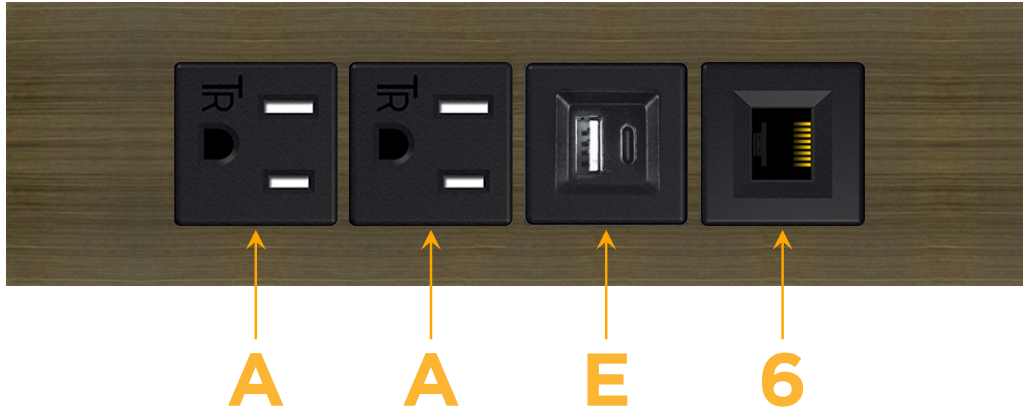

Trim Plate Finish: **SPECIAL ANTIQUE BRONZE (ABS)**

Custom Finishes Available

M-POWER-4T-AAE6-APATP

Features:

Module/Port Options:

- A** Tamper Resistant AC Receptacle
- E** USB-A & USB-C (20W)
- M** Double USB-A (Fast Charging Ports - 18W)
- H** HDMI
- 6** CAT 6
- 12** RJ 12
- X** Switched AC
- Y** 3-Way Switch (Low Voltage)
- V** USB-C (45W High Speed Charging Port)
- S** USB-C (25W High Speed Charging Port)
- R** Switched AC (Rocker Switch)
- D** Dimmer Switch

Plug:

Supplied with Low Profile Flat 45° Angle 120 VAC Plug

Optional Standard Straight 120 VAC Plug

Optional Straight 120 VAC Pass-through Plug

- CLEAN, COMPACT DESIGN
- STREAMLINED
- LOW PROFILE
- SIDE-EXITING CORDS
- PLUG & PLAY
- 6' AC CORD & PLUG (FLAT PLUG STANDARD)
- CUSTOMIZABLE CONFIGURATIONS AND FINISHES
- UL LISTED FOR MOUNTING IN FURNITURE
- 15A

M-POWER-4T

AC POWER & DATA CONNECTIVITY SOLUTION

M-POWER-4T-AAE6-APATP

Specs:

Modules/Ports:

- A** Tamper Resistant AC Receptacle
- E** USB-A & USB-C (20W)
- 6** CAT 6

A E 6

Distributed by