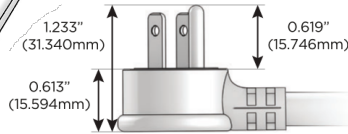

M-POWER-4T

AC POWER & DATA CONNECTIVITY SOLUTION

M-POWER-4T-AAE6-APATP

Specs:

Modules/Ports:

- A** Tamper Resistant AC Receptacle
- E** USB-A & USB-C (20W)
- 6** CAT 6

A E 6

Distributed by