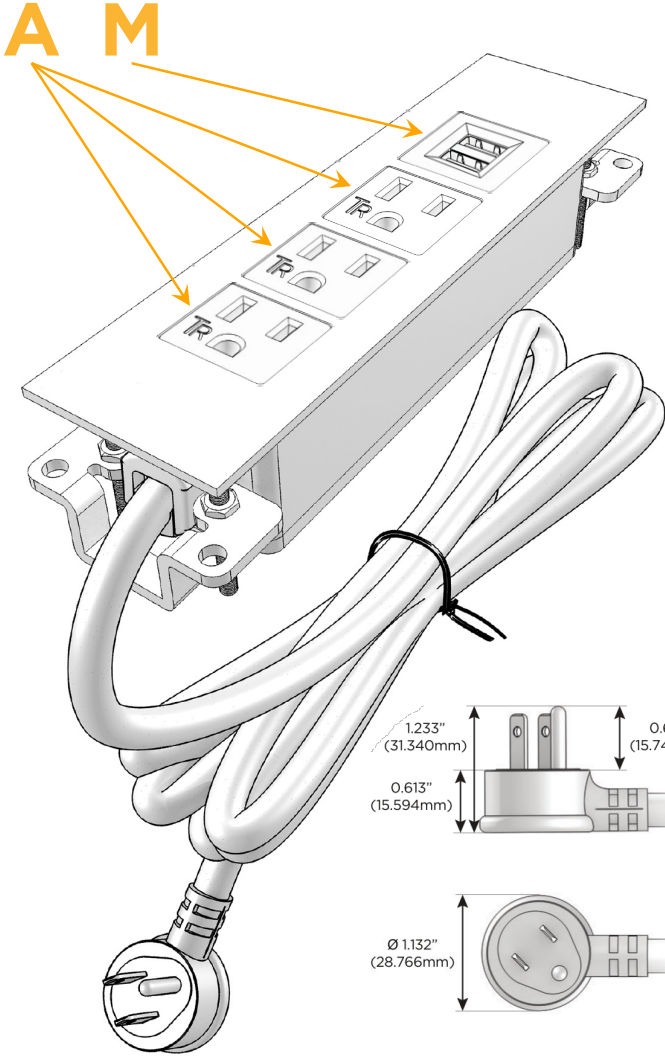

Trim Plate Finish: **STAINLESS STEEL MIRROR FINISH**

Custom Finishes Available

M-POWER-4T-AAAM-SS8TP

Features:

Module/Port Options:

- A** Tamper Resistant AC Receptacle
- E** USB-A & USB-C (20W)
- M** Double USB-A (Fast Charging Ports - 18W)
- H** HDMI
- 6** CAT 6
- 12** RJ 12
- X** Switched AC
- Y** 3-Way Switch (Low Voltage)
- V** USB-C (45W High Speed Charging Port)
- S** USB-C (25W High Speed Charging Port)
- R** Switched AC (Rocker Switch)
- D** Dimmer Switch

Plug:

Supplied with Low Profile Flat 45° Angle 120 VAC Plug

Optional Standard Straight 120 VAC Plug

Optional Straight 120 VAC Pass-through Plug

- CLEAN, COMPACT DESIGN
- STREAMLINED
- LOW PROFILE
- SIDE-EXITING CORDS
- PLUG & PLAY
- 6' AC CORD & PLUG (FLAT PLUG STANDARD)
- CUSTOMIZABLE CONFIGURATIONS AND FINISHES
- UL LISTED FOR MOUNTING IN FURNITURE
- 15A

M-POWER-4T

AC POWER & DATA CONNECTIVITY SOLUTION

M-POWER-4T-AAAM-SS8TP

Specs:

Modules/Ports:

- A** Tamper Resistant AC Receptacle
- M** Double USB-A (Fast Charging Ports - 18W)

Distributed by

Mormax Company, Inc.