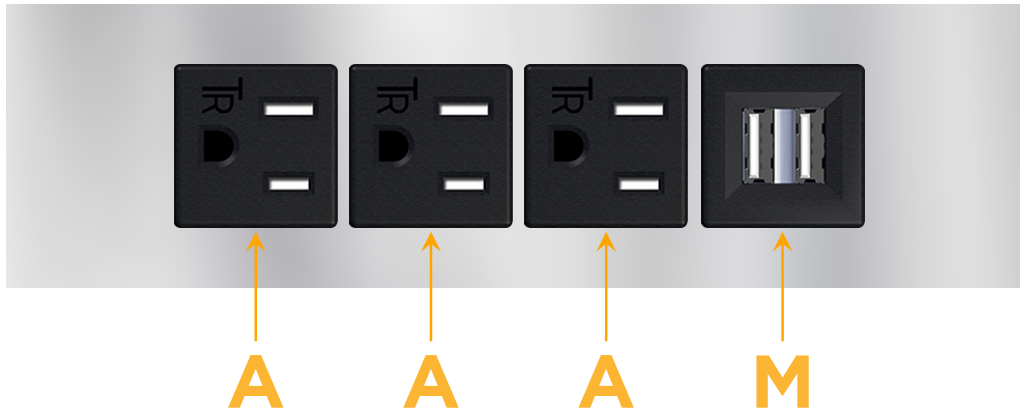

sales@mormax.com

mormax.com

Metro Light & Power's line of power & data solutions offers sophisticated design elements combined with greater ease of installation. Streamlined and low-profile, enhanced by side-exiting cords, our outlets advance the industry with their cutting edge look and feel. We believe flexibility is key, and we provide a variety of mounting options, including the ability to mount in limited spaces. Our outlets are available in many finishes and configurations, in addition to a custom color and finish capability for our clients.

Trim Plate Finish: **STAINLESS STEEL MIRROR FINISH**

Custom Finishes Available

M-POWER-4T-AAAM-SS8TP

Features:

Module/Port Options:

- A** Tamper Resistant AC Receptacle
- E** USB-A & USB-C (20W)
- M** Double USB-A (Fast Charging Ports - 18W)
- H** HDMI
- 6** CAT 6
- 12** RJ 12
- X** Switched AC
- Y** 3-Way Switch (Low Voltage)
- V** USB-C (45W High Speed Charging Port)
- S** USB-C (25W High Speed Charging Port)
- R** Switched AC (Rocker Switch)
- D** Dimmer Switch

Plug:

Supplied with Low Profile Flat 45° Angle 120 VAC Plug

Optional Standard Straight 120 VAC Plug

Optional Straight 120 VAC Pass-through Plug

- CLEAN, COMPACT DESIGN
- STREAMLINED
- LOW PROFILE
- SIDE-EXITING CORDS
- PLUG & PLAY
- 6' AC CORD & PLUG (FLAT PLUG STANDARD)
- CUSTOMIZABLE CONFIGURATIONS AND FINISHES
- UL LISTED FOR MOUNTING IN FURNITURE
- 15A

M-POWER-4T

AC POWER & DATA CONNECTIVITY SOLUTION

M-POWER-4T-AAAM-SS8TP

Specs:

Modules/Ports:

- A** Tamper Resistant AC Receptacle
- M** Double USB-A (Fast Charging Ports - 18W)

Distributed by

Mormax Company, Inc.