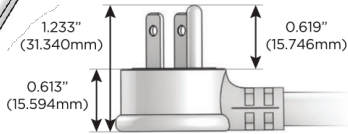

M-POWER-4T

AC POWER & DATA CONNECTIVITY SOLUTION

M-POWER-4T-AAAM-SS8TP

Specs:

Modules/Ports:

- A** Tamper Resistant AC Receptacle
- M** Double USB-A (Fast Charging Ports - 18W)

Distributed by

Mormax Company, Inc.