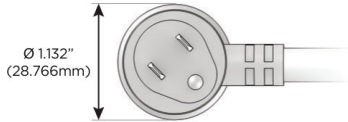

Plug:

Supplied with Low Profile Flat 45° Angle 120 VAC Plug

Optional Standard Straight 120 VAC Plug

Optional Straight 120 VAC Pass-through Plug

- CLEAN, COMPACT DESIGN
- STREAMLINED
- LOW PROFILE
- SIDE-EXITING CORDS
- PLUG & PLAY
- 6' AC CORD & PLUG (FLAT PLUG STANDARD)
- CUSTOMIZABLE CONFIGURATIONS AND FINISHES
- UL LISTED FOR MOUNTING IN FURNITURE
- 15A

M-POWER-4T

AC POWER & DATA CONNECTIVITY SOLUTION

M-POWER-4T-AAAM-SS8TP

Specs:

Modules/Ports:

- A** Tamper Resistant AC Receptacle
- M** Double USB-A (Fast Charging Ports - 18W)

Distributed by

Mormax Company, Inc.