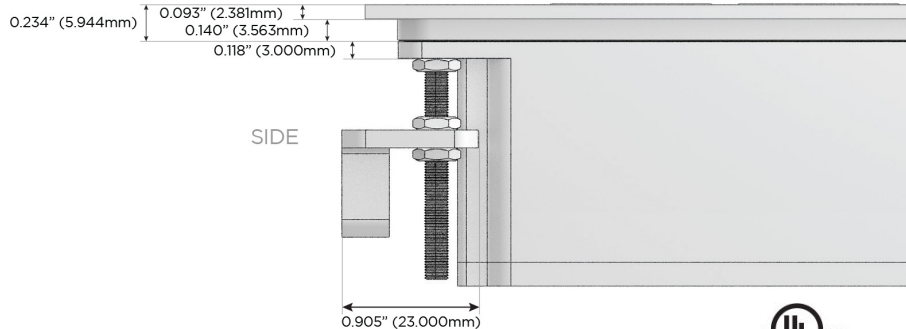

M-POWER-4T

AC POWER & DATA CONNECTIVITY SOLUTION

M-POWER-4T-AAAM-SS8TP

Specs:

Modules/Ports:

- A** Tamper Resistant AC Receptacle
- M** Double USB-A (Fast Charging Ports - 18W)

Distributed by

Mormax Company, Inc.