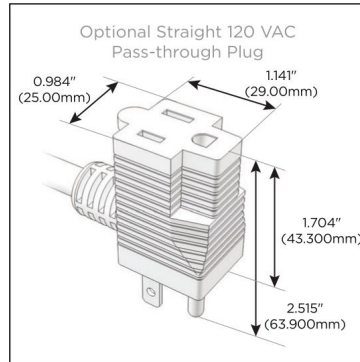

Plug:

Supplied with Low Profile Flat 45° Angle 120 VAC Plug

Optional Standard Straight 120 VAC Plug

Optional Straight 120 VAC Pass-through Plug

- CLEAN, COMPACT DESIGN
- STREAMLINED
- LOW PROFILE
- SIDE-EXITING CORDS
- PLUG & PLAY
- 6' AC CORD & PLUG (FLAT PLUG STANDARD)
- CUSTOMIZABLE CONFIGURATIONS AND FINISHES
- UL LISTED FOR MOUNTING IN FURNITURE
- 15A

M-POWER-4T

AC POWER & DATA CONNECTIVITY SOLUTION

M-POWER-4T-AAAM-SS8TP

Specs:

Modules/Ports:

- A** Tamper Resistant AC Receptacle
- M** Double USB-A (Fast Charging Ports - 18W)

Distributed by

Mormax Company, Inc.