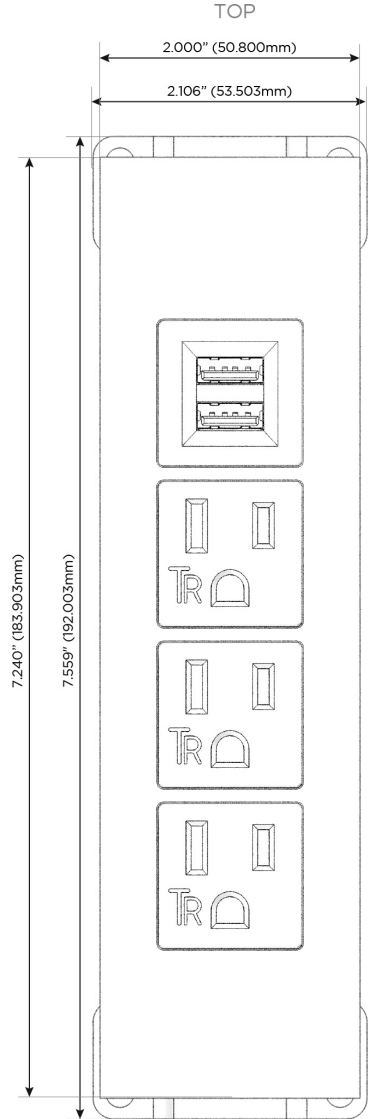

Trim Plate Finish: **STAINLESS STEEL MIRROR FINISH**

Custom Finishes Available

M-POWER-4T-AAAM-SS8TP

Features:

Module/Port Options:

- A** Tamper Resistant AC Receptacle
- E** USB-A & USB-C (20W)
- M** Double USB-A (Fast Charging Ports - 18W)
- H** HDMI
- 6** CAT 6
- 12** RJ 12
- X** Switched AC
- Y** 3-Way Switch (Low Voltage)
- V** USB-C (45W High Speed Charging Port)
- S** USB-C (25W High Speed Charging Port)
- R** Switched AC (Rocker Switch)
- D** Dimmer Switch

Plug:

Supplied with Low Profile Flat 45° Angle 120 VAC Plug

Optional Standard Straight 120 VAC Plug

Optional Straight 120 VAC Pass-through Plug

- CLEAN, COMPACT DESIGN
- STREAMLINED
- LOW PROFILE
- SIDE-EXITING CORDS
- PLUG & PLAY
- 6' AC CORD & PLUG (FLAT PLUG STANDARD)
- CUSTOMIZABLE CONFIGURATIONS AND FINISHES
- UL LISTED FOR MOUNTING IN FURNITURE
- 15A

M-POWER-4T

AC POWER & DATA CONNECTIVITY SOLUTION

M-POWER-4T-AAAM-SS8TP

Specs:

Modules/Ports:

- A** Tamper Resistant AC Receptacle
- M** Double USB-A (Fast Charging Ports - 18W)

Distributed by

Mormax Company, Inc.