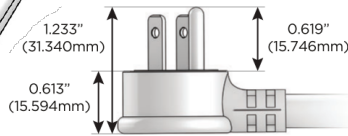

M-POWER-4T

AC POWER & DATA CONNECTIVITY SOLUTION

M-POWER-4T-AAAM-SS4ATP

Specs:

Modules/Ports:

- A** Tamper Resistant AC Receptacle
- M** Double USB-A (Fast Charging Ports - 18W)

Distributed by

Mormax Company, Inc.