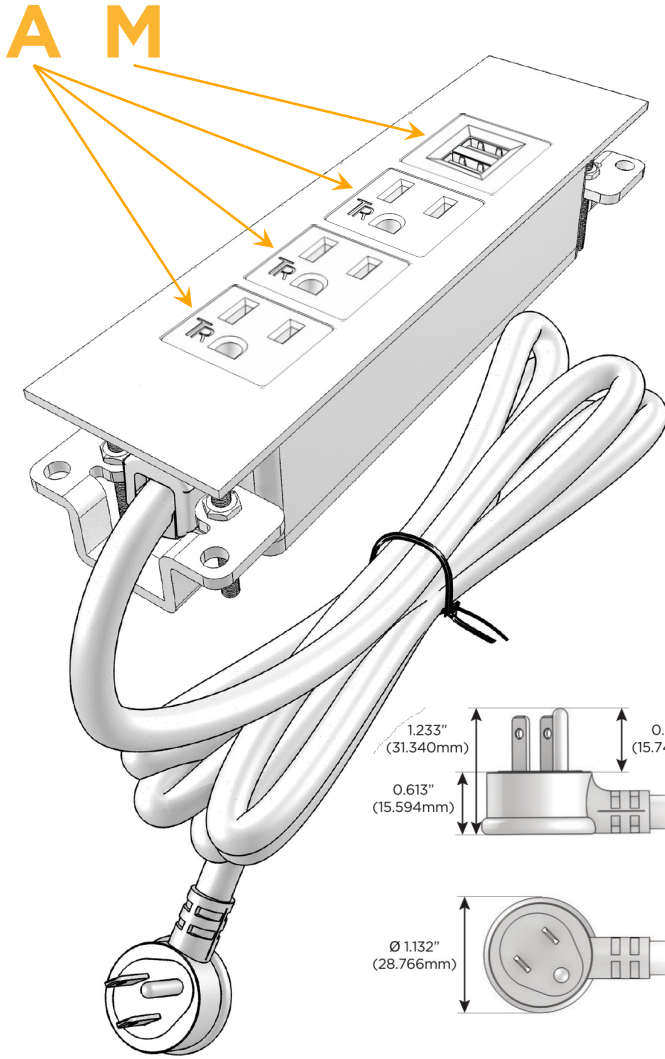

Trim Plate Finish: **BRUSHED STAINLESS (ABS)**

Custom Finishes Available

M-POWER-4T-AAAM-SS4ATP

Features:

Module/Port Options:

- A** Tamper Resistant AC Receptacle
- E** USB-A & USB-C (20W)
- M** Double USB-A (Fast Charging Ports - 18W)
- H** HDMI
- 6** CAT 6
- 12** RJ 12
- X** Switched AC
- Y** 3-Way Switch (Low Voltage)
- V** USB-C (45W High Speed Charging Port)
- S** USB-C (25W High Speed Charging Port)
- R** Switched AC (Rocker Switch)
- D** Dimmer Switch

Plug:

Supplied with Low Profile Flat 45° Angle 120 VAC Plug

Optional Standard Straight 120 VAC Plug

Optional Straight 120 VAC Pass-through Plug

- CLEAN, COMPACT DESIGN
- STREAMLINED
- LOW PROFILE
- SIDE-EXITING CORDS
- PLUG & PLAY
- 6' AC CORD & PLUG (FLAT PLUG STANDARD)
- CUSTOMIZABLE CONFIGURATIONS AND FINISHES
- UL LISTED FOR MOUNTING IN FURNITURE
- 15A

M-POWER-4T

AC POWER & DATA CONNECTIVITY SOLUTION

M-POWER-4T-AAAM-SS4ATP

Specs:

Modules/Ports:

- A** Tamper Resistant AC Receptacle
- M** Double USB-A (Fast Charging Ports - 18W)

Distributed by

Mormax Company, Inc.