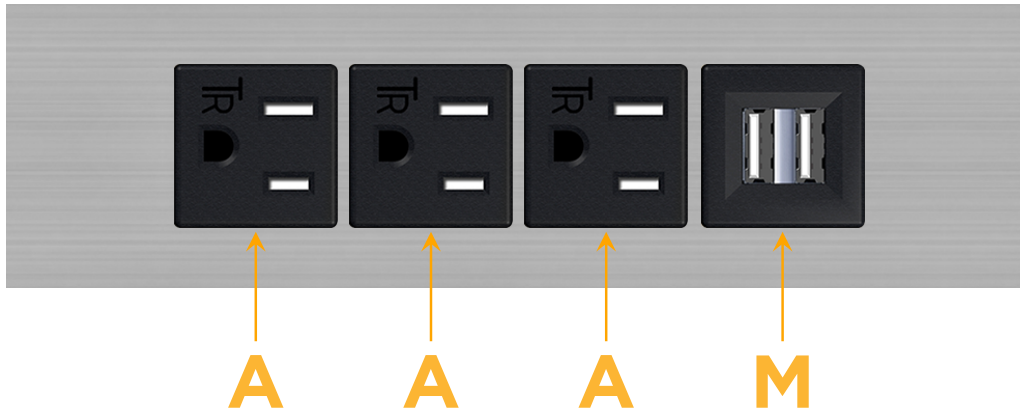

Trim Plate Finish: **BRUSHED STAINLESS (ABS)**

Custom Finishes Available

M-POWER-4T-AAAM-SS4ATP

Features:

Module/Port Options:

- A** Tamper Resistant AC Receptacle
- E** USB-A & USB-C (20W)
- M** Double USB-A (Fast Charging Ports - 18W)
- H** HDMI
- 6** CAT 6
- 12** RJ 12
- X** Switched AC
- Y** 3-Way Switch (Low Voltage)
- V** USB-C (45W High Speed Charging Port)
- S** USB-C (25W High Speed Charging Port)
- R** Switched AC (Rocker Switch)
- D** Dimmer Switch

Plug:

Supplied with Low Profile Flat 45° Angle 120 VAC Plug

Optional Standard Straight 120 VAC Plug

Optional Straight 120 VAC Pass-through Plug

- CLEAN, COMPACT DESIGN
- STREAMLINED
- LOW PROFILE
- SIDE-EXITING CORDS
- PLUG & PLAY
- 6' AC CORD & PLUG (FLAT PLUG STANDARD)
- CUSTOMIZABLE CONFIGURATIONS AND FINISHES
- UL LISTED FOR MOUNTING IN FURNITURE
- 15A

M-POWER-4T

AC POWER & DATA CONNECTIVITY SOLUTION

M-POWER-4T-AAAM-SS4ATP

Specs:

Modules/Ports:

- A** Tamper Resistant AC Receptacle
- M** Double USB-A (Fast Charging Ports - 18W)

Distributed by

Mormax Company, Inc.