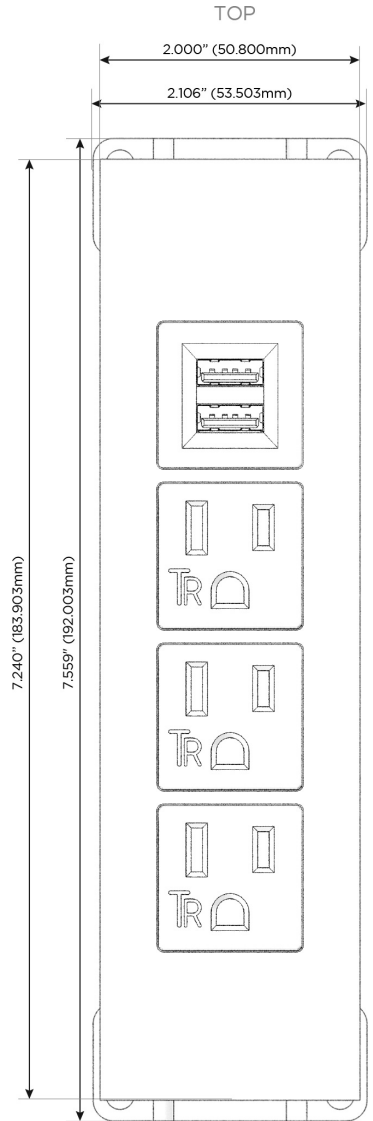

Trim Plate Finish: **BRUSHED STAINLESS (ABS)**

Custom Finishes Available

M-POWER-4T-AAAM-SS4ATP

Features:

Module/Port Options:

- A** Tamper Resistant AC Receptacle
- E** USB-A & USB-C (20W)
- M** Double USB-A (Fast Charging Ports - 18W)
- H** HDMI
- 6** CAT 6
- 12** RJ 12
- X** Switched AC
- Y** 3-Way Switch (Low Voltage)
- V** USB-C (45W High Speed Charging Port)
- S** USB-C (25W High Speed Charging Port)
- R** Switched AC (Rocker Switch)
- D** Dimmer Switch

Plug:

Supplied with Low Profile Flat 45° Angle 120 VAC Plug

Optional Standard Straight 120 VAC Plug

Optional Straight 120 VAC Pass-through Plug

- CLEAN, COMPACT DESIGN
- STREAMLINED
- LOW PROFILE
- SIDE-EXITING CORDS
- PLUG & PLAY
- 6' AC CORD & PLUG (FLAT PLUG STANDARD)
- CUSTOMIZABLE CONFIGURATIONS AND FINISHES
- UL LISTED FOR MOUNTING IN FURNITURE
- 15A

M-POWER-4T

AC POWER & DATA CONNECTIVITY SOLUTION

M-POWER-4T-AAAM-SS4ATP

Specs:

Modules/Ports:

- A** Tamper Resistant AC Receptacle
- M** Double USB-A (Fast Charging Ports - 18W)

Distributed by

Mormax Company, Inc.