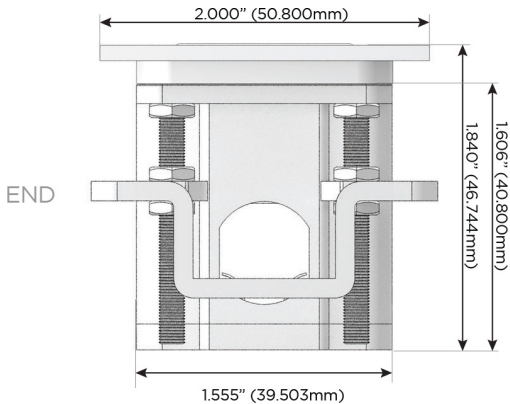

**Plug:**

Supplied with Low Profile Flat 45° Angle 120 VAC Plug

Optional Standard Straight 120 VAC Plug

Optional Straight 120 VAC Pass-through Plug

- CLEAN, COMPACT DESIGN
- STREAMLINED
- LOW PROFILE
- SIDE-EXITING CORDS
- PLUG & PLAY
- 6' AC CORD & PLUG (FLAT PLUG STANDARD)
- CUSTOMIZABLE CONFIGURATIONS AND FINISHES
- UL LISTED FOR MOUNTING IN FURNITURE
- 15A

# M-POWER-4T

AC POWER & DATA CONNECTIVITY SOLUTION

M-POWER-4T-AAAM-S3ATP

Specs:

**Modules/Ports:**

- A** Tamper Resistant AC Receptacle
- M** Double USB-A (Fast Charging Ports - 18W)

Distributed by

Mormax Company, Inc.