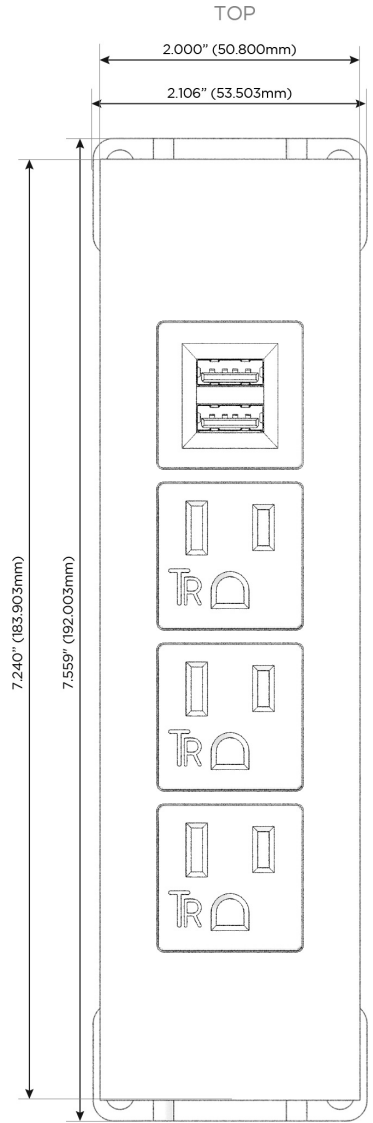

Trim Plate Finish: **GUNMETAL (ABS)**

Custom Finishes Available

M-POWER-4T-AAAM-S3ATP

Features:

**Module/Port Options:**

- A** Tamper Resistant AC Receptacle
- E** USB-A & USB-C (20W)
- M** Double USB-A (Fast Charging Ports - 18W)
- H** HDMI
- 6** CAT 6
- 12** RJ 12
- X** Switched AC
- Y** 3-Way Switch (Low Voltage)
- V** USB-C (45W High Speed Charging Port)
- S** USB-C (25W High Speed Charging Port)
- R** Switched AC (Rocker Switch)
- D** Dimmer Switch

**Plug:**

Supplied with Low Profile Flat 45° Angle 120 VAC Plug

Optional Standard Straight 120 VAC Plug

Optional Straight 120 VAC Pass-through Plug

- CLEAN, COMPACT DESIGN
- STREAMLINED
- LOW PROFILE
- SIDE-EXITING CORDS
- PLUG & PLAY
- 6' AC CORD & PLUG (FLAT PLUG STANDARD)
- CUSTOMIZABLE CONFIGURATIONS AND FINISHES
- UL LISTED FOR MOUNTING IN FURNITURE
- 15A

# M-POWER-4T

AC POWER & DATA CONNECTIVITY SOLUTION

M-POWER-4T-AAAM-S3ATP

Specs:

**Modules/Ports:**

- A** Tamper Resistant AC Receptacle
- M** Double USB-A (Fast Charging Ports - 18W)

Distributed by

Mormax Company, Inc.