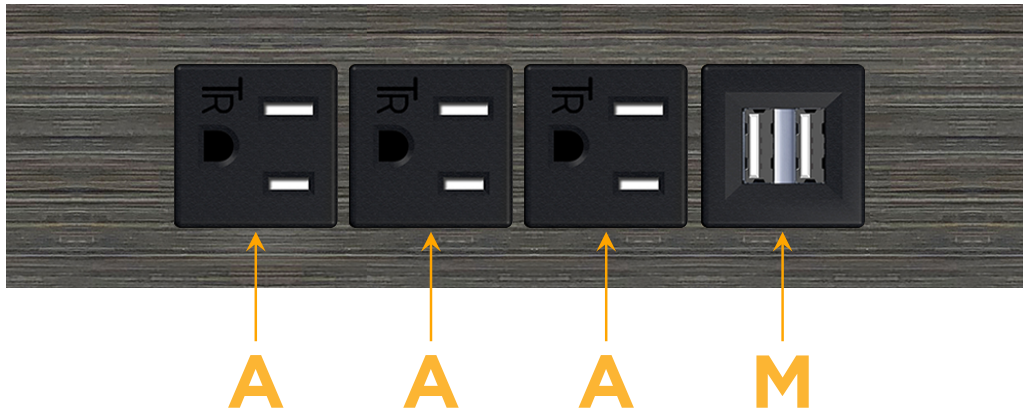

Trim Plate Finish: **GUNMETAL (ABS)**

Custom Finishes Available

M-POWER-4T-AAAM-S3ATP

Features:

**Module/Port Options:**

- A** Tamper Resistant AC Receptacle
- E** USB-A & USB-C (20W)
- M** Double USB-A (Fast Charging Ports - 18W)
- H** HDMI
- 6** CAT 6
- 12** RJ 12
- X** Switched AC
- Y** 3-Way Switch (Low Voltage)
- V** USB-C (45W High Speed Charging Port)
- S** USB-C (25W High Speed Charging Port)
- R** Switched AC (Rocker Switch)
- D** Dimmer Switch

**Plug:**

Supplied with Low Profile Flat 45° Angle 120 VAC Plug

Optional Standard Straight 120 VAC Plug

Optional Straight 120 VAC Pass-through Plug

- CLEAN, COMPACT DESIGN
- STREAMLINED
- LOW PROFILE
- SIDE-EXITING CORDS
- PLUG & PLAY
- 6' AC CORD & PLUG (FLAT PLUG STANDARD)
- CUSTOMIZABLE CONFIGURATIONS AND FINISHES
- UL LISTED FOR MOUNTING IN FURNITURE
- 15A

# M-POWER-4T

AC POWER & DATA CONNECTIVITY SOLUTION

M-POWER-4T-AAAM-S3ATP

Specs:

**Modules/Ports:**

- A** Tamper Resistant AC Receptacle
- M** Double USB-A (Fast Charging Ports - 18W)

Distributed by

Mormax Company, Inc.