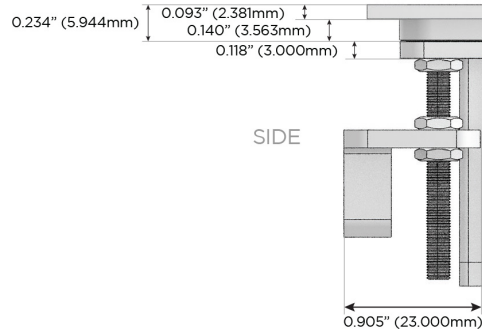

# M-POWER-4T

AC POWER & DATA CONNECTIVITY SOLUTION

M-POWER-4T-AAAM-S3ATP

Specs:

**Modules/Ports:**

- A** Tamper Resistant AC Receptacle
- M** Double USB-A (Fast Charging Ports - 18W)

Distributed by

Mormax Company, Inc.