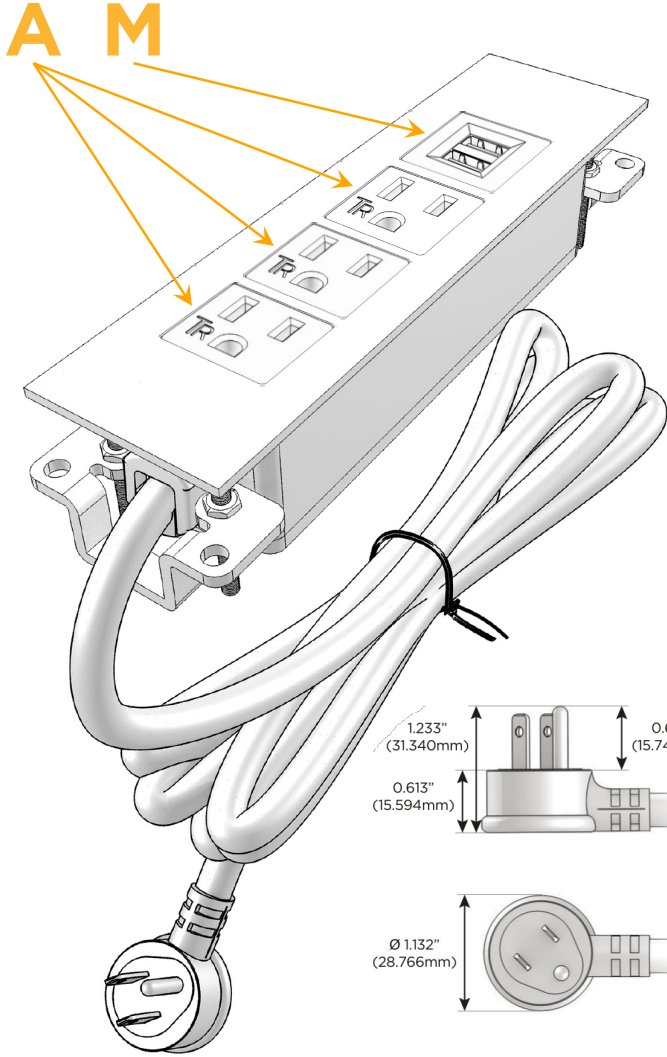

Trim Plate Finish: **GUNMETAL (ABS)**

Custom Finishes Available

M-POWER-4T-AAAM-S3ATP

Features:

**Module/Port Options:**

- A** Tamper Resistant AC Receptacle
- E** USB-A & USB-C (20W)
- M** Double USB-A (Fast Charging Ports - 18W)
- H** HDMI
- 6** CAT 6
- 12** RJ 12
- X** Switched AC
- Y** 3-Way Switch (Low Voltage)
- V** USB-C (45W High Speed Charging Port)
- S** USB-C (25W High Speed Charging Port)
- R** Switched AC (Rocker Switch)
- D** Dimmer Switch

**Plug:**

Supplied with Low Profile Flat 45° Angle 120 VAC Plug

Optional Standard Straight 120 VAC Plug

Optional Straight 120 VAC Pass-through Plug

- CLEAN, COMPACT DESIGN
- STREAMLINED
- LOW PROFILE
- SIDE-EXITING CORDS
- PLUG & PLAY
- 6' AC CORD & PLUG (FLAT PLUG STANDARD)
- CUSTOMIZABLE CONFIGURATIONS AND FINISHES
- UL LISTED FOR MOUNTING IN FURNITURE
- 15A

# M-POWER-4T

AC POWER & DATA CONNECTIVITY SOLUTION

M-POWER-4T-AAAM-S3ATP

Specs:

**Modules/Ports:**

- A** Tamper Resistant AC Receptacle
- M** Double USB-A (Fast Charging Ports - 18W)

Distributed by

Mormax Company, Inc.