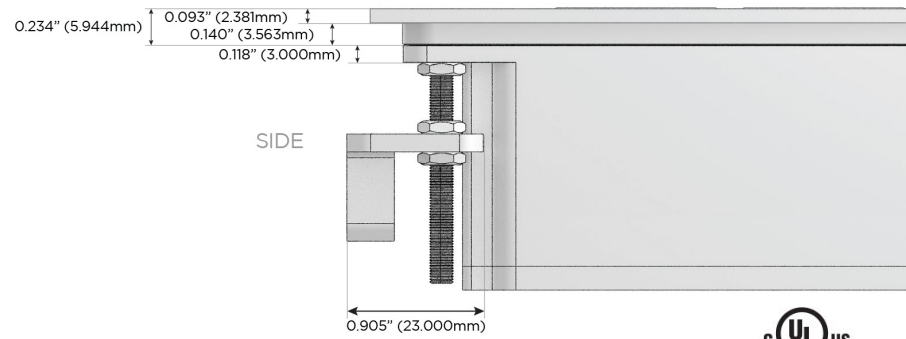

M-POWER-4T

AC POWER & DATA CONNECTIVITY SOLUTION

M-POWER-4T-AAAM-CRATP

Specs:

Modules/Ports:

- A** Tamper Resistant AC Receptacle
- M** Double USB-A (Fast Charging Ports - 18W)

Distributed by

Mormax Company, Inc.