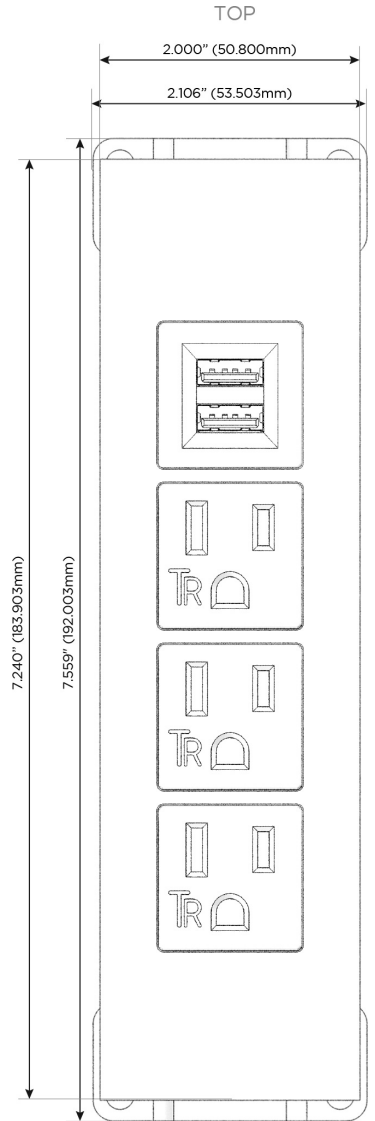

Trim Plate Finish: **CHROME (ABS)**

Custom Finishes Available

M-POWER-4T-AAAM-CRATP

Features:

Module/Port Options:

- A** Tamper Resistant AC Receptacle
- E** USB-A & USB-C (20W)
- M** Double USB-A (Fast Charging Ports - 18W)
- H** HDMI
- 6** CAT 6
- 12** RJ 12
- X** Switched AC
- Y** 3-Way Switch (Low Voltage)
- V** USB-C (45W High Speed Charging Port)
- S** USB-C (25W High Speed Charging Port)
- R** Switched AC (Rocker Switch)
- D** Dimmer Switch

Plug:

Supplied with Low Profile Flat 45° Angle 120 VAC Plug

Optional Standard Straight 120 VAC Plug

Optional Straight 120 VAC Pass-through Plug

- CLEAN, COMPACT DESIGN
- STREAMLINED
- LOW PROFILE
- SIDE-EXITING CORDS
- PLUG & PLAY
- 6' AC CORD & PLUG (FLAT PLUG STANDARD)
- CUSTOMIZABLE CONFIGURATIONS AND FINISHES
- UL LISTED FOR MOUNTING IN FURNITURE
- 15A

M-POWER-4T

AC POWER & DATA CONNECTIVITY SOLUTION

M-POWER-4T-AAAM-CRATP

Specs:

Modules/Ports:

- A** Tamper Resistant AC Receptacle
- M** Double USB-A (Fast Charging Ports - 18W)

Distributed by

Mormax Company, Inc.