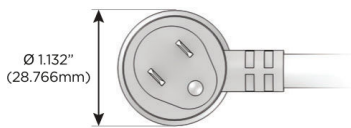

Plug:

Supplied with Low Profile Flat 45° Angle 120 VAC Plug

Optional Standard Straight 120 VAC Plug

Optional Straight 120 VAC Pass-through Plug

- CLEAN, COMPACT DESIGN
- STREAMLINED
- LOW PROFILE
- SIDE-EXITING CORDS
- PLUG & PLAY
- 6' AC CORD & PLUG (FLAT PLUG STANDARD)
- CUSTOMIZABLE CONFIGURATIONS AND FINISHES
- UL LISTED FOR MOUNTING IN FURNITURE
- 15A

M-POWER-4T

AC POWER & DATA CONNECTIVITY SOLUTION

M-POWER-4T-AAAM-CRATP

Specs:

Modules/Ports:

- A** Tamper Resistant AC Receptacle
- M** Double USB-A (Fast Charging Ports - 18W)

Distributed by

Mormax Company, Inc.