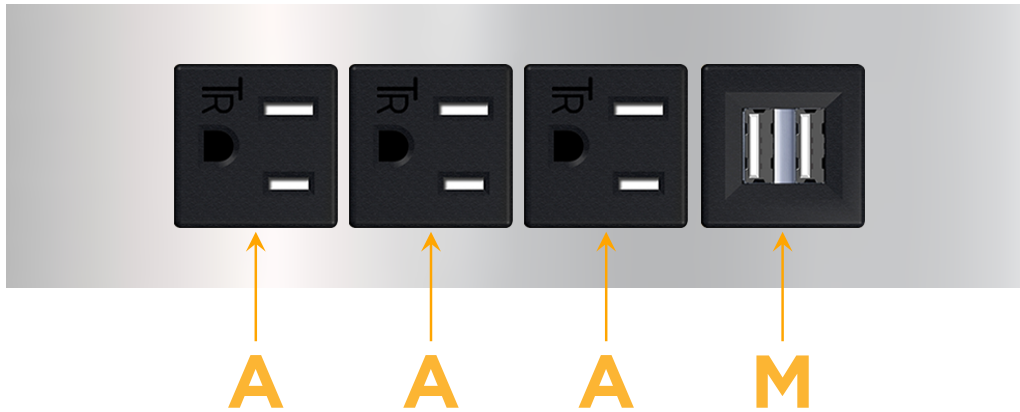

sales@mormax.com

mormax.com

Metro Light & Power's line of power & data solutions offers sophisticated design elements combined with greater ease of installation. Streamlined and low-profile, enhanced by side-exiting cords, our outlets advance the industry with their cutting edge look and feel. We believe flexibility is key, and we provide a variety of mounting options, including the ability to mount in limited spaces. Our outlets are available in many finishes and configurations, in addition to a custom color and finish capability for our clients.

Trim Plate Finish: **CHROME (ABS)**

Custom Finishes Available

M-POWER-4T-AAAM-CRATP

Features:

Module/Port Options:

- A** Tamper Resistant AC Receptacle
- E** USB-A & USB-C (20W)
- M** Double USB-A (Fast Charging Ports - 18W)
- H** HDMI
- 6** CAT 6
- 12** RJ 12
- X** Switched AC
- Y** 3-Way Switch (Low Voltage)
- V** USB-C (45W High Speed Charging Port)
- S** USB-C (25W High Speed Charging Port)
- R** Switched AC (Rocker Switch)
- D** Dimmer Switch

Plug:

Supplied with Low Profile Flat 45° Angle 120 VAC Plug

Optional Standard Straight 120 VAC Plug

Optional Straight 120 VAC Pass-through Plug

- CLEAN, COMPACT DESIGN
- STREAMLINED
- LOW PROFILE
- SIDE-EXITING CORDS
- PLUG & PLAY
- 6' AC CORD & PLUG (FLAT PLUG STANDARD)
- CUSTOMIZABLE CONFIGURATIONS AND FINISHES
- UL LISTED FOR MOUNTING IN FURNITURE
- 15A

M-POWER-4T

AC POWER & DATA CONNECTIVITY SOLUTION

M-POWER-4T-AAAM-CRATP

Specs:

Modules/Ports:

- A** Tamper Resistant AC Receptacle
- M** Double USB-A (Fast Charging Ports - 18W)

Distributed by

Mormax Company, Inc.