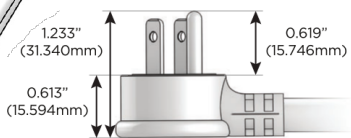

M-POWER-4T

AC POWER & DATA CONNECTIVITY SOLUTION

M-POWER-4T-AAAM-CRATP

Specs:

Modules/Ports:

- A** Tamper Resistant AC Receptacle
- M** Double USB-A (Fast Charging Ports - 18W)

Distributed by

Mormax Company, Inc.