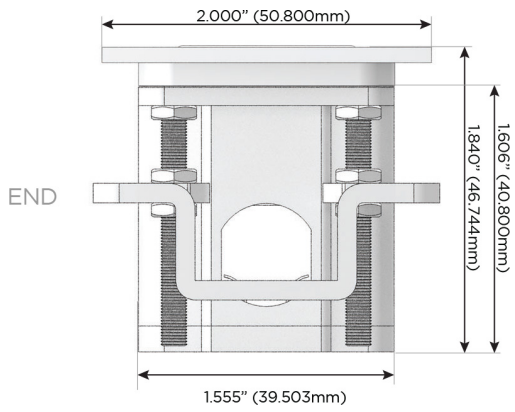

Trim Plate Finish: **CHROME (ABS)**

Custom Finishes Available

M-POWER-4T-AAAM-CRATP

Features:

Module/Port Options:

- A** Tamper Resistant AC Receptacle
- E** USB-A & USB-C (20W)
- M** Double USB-A (Fast Charging Ports - 18W)
- H** HDMI
- 6** CAT 6
- 12** RJ 12
- X** Switched AC
- Y** 3-Way Switch (Low Voltage)
- V** USB-C (45W High Speed Charging Port)
- S** USB-C (25W High Speed Charging Port)
- R** Switched AC (Rocker Switch)
- D** Dimmer Switch

Plug:

Supplied with Low Profile Flat 45° Angle 120 VAC Plug

Optional Standard Straight 120 VAC Plug

Optional Straight 120 VAC Pass-through Plug

- CLEAN, COMPACT DESIGN
- STREAMLINED
- LOW PROFILE
- SIDE-EXITING CORDS
- PLUG & PLAY
- 6' AC CORD & PLUG (FLAT PLUG STANDARD)
- CUSTOMIZABLE CONFIGURATIONS AND FINISHES
- UL LISTED FOR MOUNTING IN FURNITURE
- 15A

M-POWER-4T

AC POWER & DATA CONNECTIVITY SOLUTION

M-POWER-4T-AAAM-CRATP

Specs:

Modules/Ports:

- A** Tamper Resistant AC Receptacle
- M** Double USB-A (Fast Charging Ports - 18W)

Distributed by

Mormax Company, Inc.