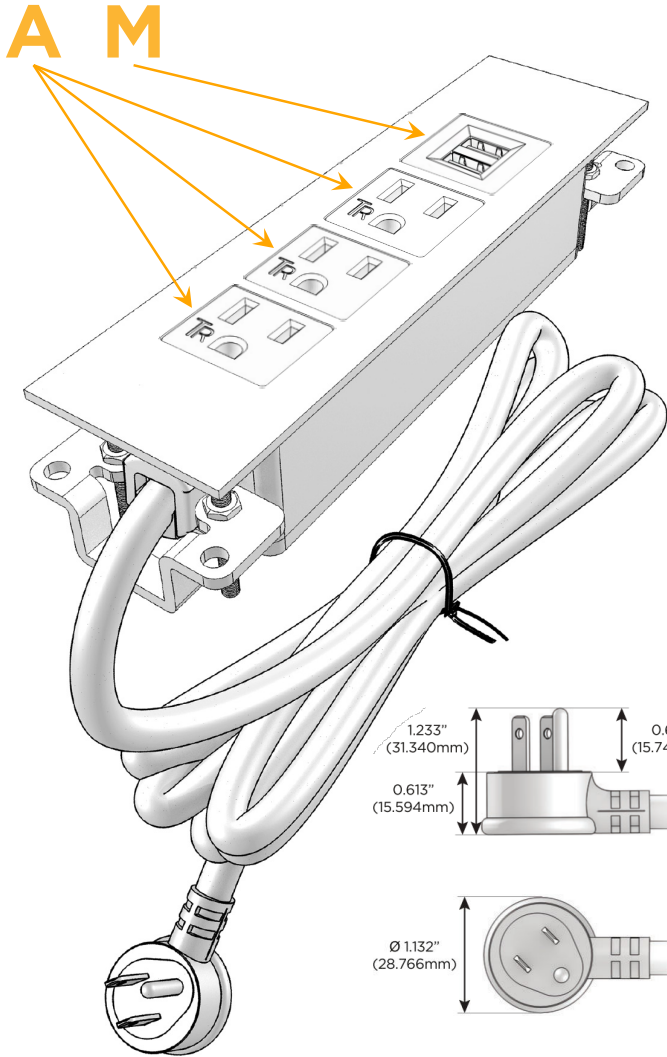

Trim Plate Finish: **CHROME (ABS)**

Custom Finishes Available

M-POWER-4T-AAAM-CRATP

Features:

Module/Port Options:

- A** Tamper Resistant AC Receptacle
- E** USB-A & USB-C (20W)
- M** Double USB-A (Fast Charging Ports - 18W)
- H** HDMI
- 6** CAT 6
- 12** RJ 12
- X** Switched AC
- Y** 3-Way Switch (Low Voltage)
- V** USB-C (45W High Speed Charging Port)
- S** USB-C (25W High Speed Charging Port)
- R** Switched AC (Rocker Switch)
- D** Dimmer Switch

Plug:

Supplied with Low Profile Flat 45° Angle 120 VAC Plug

Optional Standard Straight 120 VAC Plug

Optional Straight 120 VAC Pass-through Plug

- CLEAN, COMPACT DESIGN
- STREAMLINED
- LOW PROFILE
- SIDE-EXITING CORDS
- PLUG & PLAY
- 6' AC CORD & PLUG (FLAT PLUG STANDARD)
- CUSTOMIZABLE CONFIGURATIONS AND FINISHES
- UL LISTED FOR MOUNTING IN FURNITURE
- 15A

M-POWER-4T

AC POWER & DATA CONNECTIVITY SOLUTION

M-POWER-4T-AAAM-CRATP

Specs:

Modules/Ports:

- A** Tamper Resistant AC Receptacle
- M** Double USB-A (Fast Charging Ports - 18W)

Distributed by

Mormax Company, Inc.