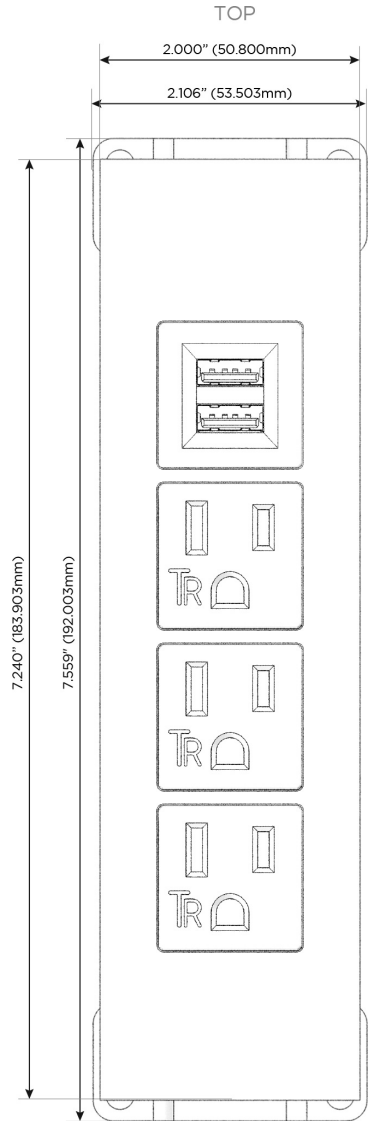

Trim Plate Finish: **CHAMPAGNE (ABS)**

Custom Finishes Available

M-POWER-4T-AAAM-CHATP

Features:

**Module/Port Options:**

- A** Tamper Resistant AC Receptacle
- E** USB-A & USB-C (20W)
- M** Double USB-A (Fast Charging Ports - 18W)
- H** HDMI
- 6** CAT 6
- 12** RJ 12
- X** Switched AC
- Y** 3-Way Switch (Low Voltage)
- V** USB-C (45W High Speed Charging Port)
- S** USB-C (25W High Speed Charging Port)
- R** Switched AC (Rocker Switch)
- D** Dimmer Switch

**Plug:**

Supplied with Low Profile Flat 45° Angle 120 VAC Plug

Optional Standard Straight 120 VAC Plug

Optional Straight 120 VAC Pass-through Plug

- CLEAN, COMPACT DESIGN
- STREAMLINED
- LOW PROFILE
- SIDE-EXITING CORDS
- PLUG & PLAY
- 6' AC CORD & PLUG (FLAT PLUG STANDARD)
- CUSTOMIZABLE CONFIGURATIONS AND FINISHES
- UL LISTED FOR MOUNTING IN FURNITURE
- 15A

# M-POWER-4T

AC POWER & DATA CONNECTIVITY SOLUTION

M-POWER-4T-AAAM-CHATP

Specs:

**Modules/Ports:**

- A** Tamper Resistant AC Receptacle
- M** Double USB-A (Fast Charging Ports - 18W)

Distributed by

Mormax Company, Inc.