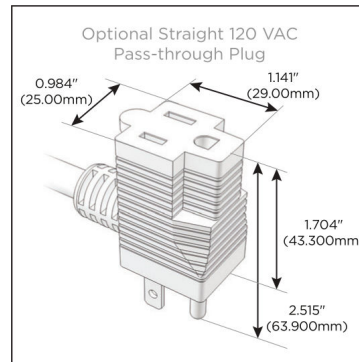

Trim Plate Finish: **CHAMPAGNE (ABS)**

Custom Finishes Available

M-POWER-4T-AAAM-CHATP

Features:

**Module/Port Options:**

- A** Tamper Resistant AC Receptacle
- E** USB-A & USB-C (20W)
- M** Double USB-A (Fast Charging Ports - 18W)
- H** HDMI
- 6** CAT 6
- 12** RJ 12
- X** Switched AC
- Y** 3-Way Switch (Low Voltage)
- V** USB-C (45W High Speed Charging Port)
- S** USB-C (25W High Speed Charging Port)
- R** Switched AC (Rocker Switch)
- D** Dimmer Switch

**Plug:**

Supplied with Low Profile Flat 45° Angle 120 VAC Plug

Optional Standard Straight 120 VAC Plug

Optional Straight 120 VAC Pass-through Plug

- CLEAN, COMPACT DESIGN
- STREAMLINED
- LOW PROFILE
- SIDE-EXITING CORDS
- PLUG & PLAY
- 6' AC CORD & PLUG (FLAT PLUG STANDARD)
- CUSTOMIZABLE CONFIGURATIONS AND FINISHES
- UL LISTED FOR MOUNTING IN FURNITURE
- 15A

# M-POWER-4T

AC POWER & DATA CONNECTIVITY SOLUTION

M-POWER-4T-AAAM-CHATP

Specs:

**Modules/Ports:**

- A** Tamper Resistant AC Receptacle
- M** Double USB-A (Fast Charging Ports - 18W)

Distributed by

Mormax Company, Inc.