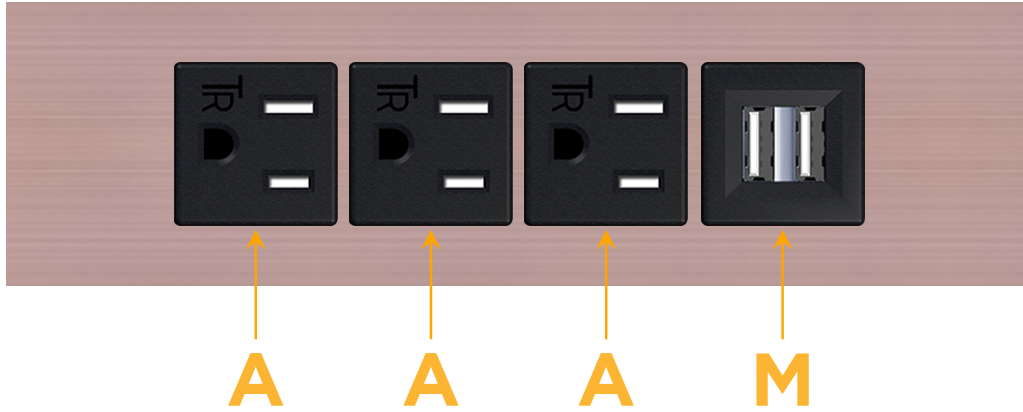

Trim Plate Finish: **CHAMPAGNE (ABS)**

Custom Finishes Available

M-POWER-4T-AAAM-CHATP

Features:

**Module/Port Options:**

- A** Tamper Resistant AC Receptacle
- E** USB-A & USB-C (20W)
- M** Double USB-A (Fast Charging Ports - 18W)
- H** HDMI
- 6** CAT 6
- 12** RJ 12
- X** Switched AC
- Y** 3-Way Switch (Low Voltage)
- V** USB-C (45W High Speed Charging Port)
- S** USB-C (25W High Speed Charging Port)
- R** Switched AC (Rocker Switch)
- D** Dimmer Switch

**Plug:**

Supplied with Low Profile Flat 45° Angle 120 VAC Plug

Optional Standard Straight 120 VAC Plug

Optional Straight 120 VAC Pass-through Plug

- CLEAN, COMPACT DESIGN
- STREAMLINED
- LOW PROFILE
- SIDE-EXITING CORDS
- PLUG & PLAY
- 6' AC CORD & PLUG (FLAT PLUG STANDARD)
- CUSTOMIZABLE CONFIGURATIONS AND FINISHES
- UL LISTED FOR MOUNTING IN FURNITURE
- 15A

# M-POWER-4T

AC POWER & DATA CONNECTIVITY SOLUTION

M-POWER-4T-AAAM-CHATP

Specs:

**Modules/Ports:**

- A** Tamper Resistant AC Receptacle
- M** Double USB-A (Fast Charging Ports - 18W)

Distributed by

Mormax Company, Inc.