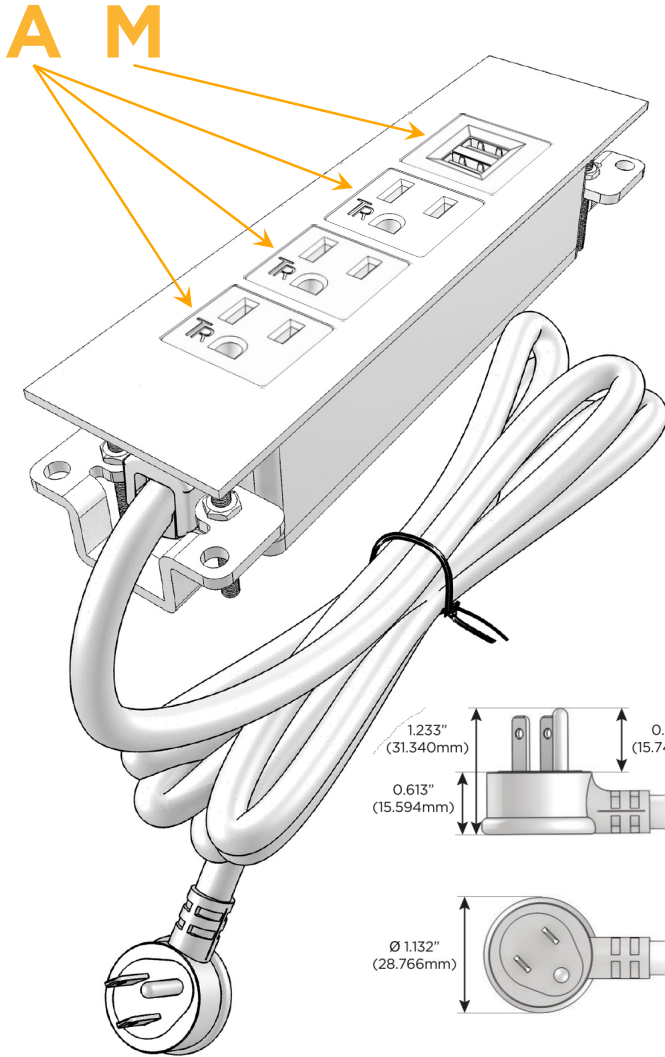

Trim Plate Finish: **CHAMPAGNE (ABS)**

Custom Finishes Available

M-POWER-4T-AAAM-CHATP

Features:

**Module/Port Options:**

- A** Tamper Resistant AC Receptacle
- E** USB-A & USB-C (20W)
- M** Double USB-A (Fast Charging Ports - 18W)
- H** HDMI
- 6** CAT 6
- 12** RJ 12
- X** Switched AC
- Y** 3-Way Switch (Low Voltage)
- V** USB-C (45W High Speed Charging Port)
- S** USB-C (25W High Speed Charging Port)
- R** Switched AC (Rocker Switch)
- D** Dimmer Switch

**Plug:**

Supplied with Low Profile Flat 45° Angle 120 VAC Plug

Optional Standard Straight 120 VAC Plug

Optional Straight 120 VAC Pass-through Plug

- CLEAN, COMPACT DESIGN
- STREAMLINED
- LOW PROFILE
- SIDE-EXITING CORDS
- PLUG & PLAY
- 6' AC CORD & PLUG (FLAT PLUG STANDARD)
- CUSTOMIZABLE CONFIGURATIONS AND FINISHES
- UL LISTED FOR MOUNTING IN FURNITURE
- 15A

# M-POWER-4T

AC POWER & DATA CONNECTIVITY SOLUTION

M-POWER-4T-AAAM-CHATP

Specs:

**Modules/Ports:**

- A** Tamper Resistant AC Receptacle
- M** Double USB-A (Fast Charging Ports - 18W)

Distributed by

Mormax Company, Inc.