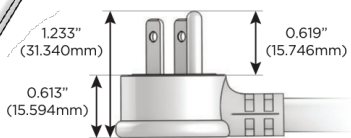

M-POWER-4T

AC POWER & DATA CONNECTIVITY SOLUTION

M-POWER-4T-AAAM-BZATP

Specs:

Modules/Ports:

- A** Tamper Resistant AC Receptacle
- M** Double USB-A (Fast Charging Ports - 18W)

Distributed by

Mormax Company, Inc.