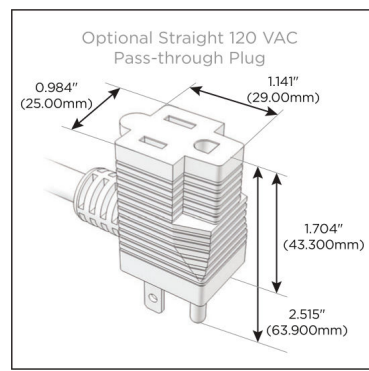

Plug:

Supplied with Low Profile Flat 45° Angle 120 VAC Plug

Optional Standard Straight 120 VAC Plug

Optional Straight 120 VAC Pass-through Plug

- CLEAN, COMPACT DESIGN
- STREAMLINED
- LOW PROFILE
- SIDE-EXITING CORDS
- PLUG & PLAY
- 6' AC CORD & PLUG (FLAT PLUG STANDARD)
- CUSTOMIZABLE CONFIGURATIONS AND FINISHES
- UL LISTED FOR MOUNTING IN FURNITURE
- 15A

M-POWER-4T

AC POWER & DATA CONNECTIVITY SOLUTION

M-POWER-4T-AAAM-BZATP

Specs:

Modules/Ports:

- A** Tamper Resistant AC Receptacle
- M** Double USB-A (Fast Charging Ports - 18W)

Distributed by

Mormax Company, Inc.