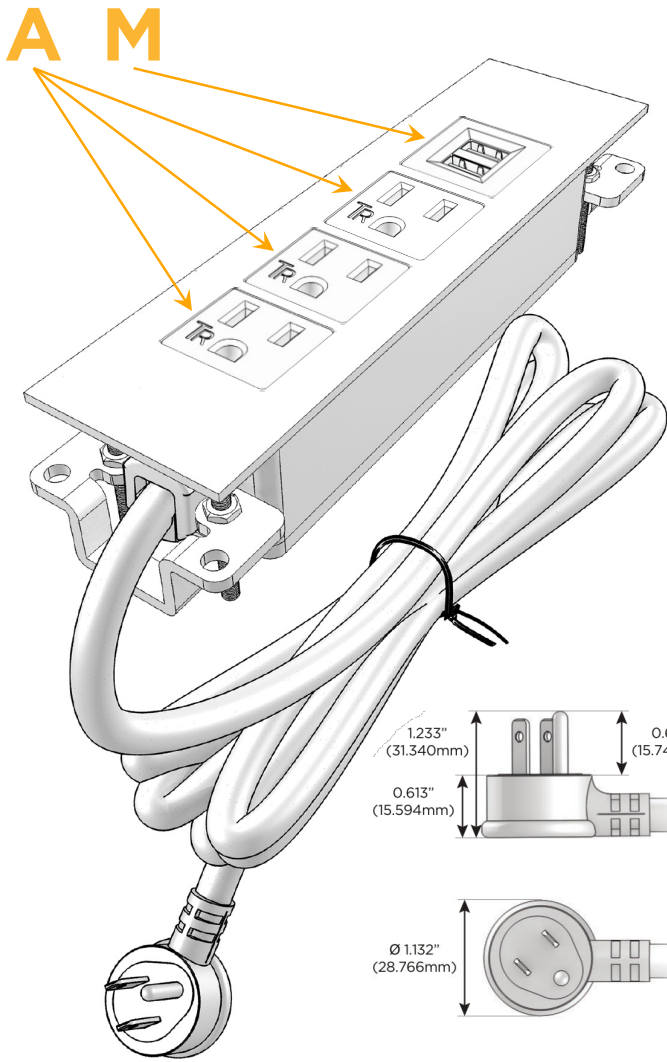

Trim Plate Finish: **STANDARD BRONZE (ABS)**

Custom Finishes Available

M-POWER-4T-AAAM-BZATP

Features:

Module/Port Options:

- A** Tamper Resistant AC Receptacle
- E** USB-A & USB-C (20W)
- M** Double USB-A (Fast Charging Ports - 18W)
- H** HDMI
- 6** CAT 6
- 12** RJ 12
- X** Switched AC
- Y** 3-Way Switch (Low Voltage)
- V** USB-C (45W High Speed Charging Port)
- S** USB-C (25W High Speed Charging Port)
- R** Switched AC (Rocker Switch)
- D** Dimmer Switch

Plug:

Supplied with Low Profile Flat 45° Angle 120 VAC Plug

Optional Standard Straight 120 VAC Plug

Optional Straight 120 VAC Pass-through Plug

- CLEAN, COMPACT DESIGN
- STREAMLINED
- LOW PROFILE
- SIDE-EXITING CORDS
- PLUG & PLAY
- 6' AC CORD & PLUG (FLAT PLUG STANDARD)
- CUSTOMIZABLE CONFIGURATIONS AND FINISHES
- UL LISTED FOR MOUNTING IN FURNITURE
- 15A

M-POWER-4T

AC POWER & DATA CONNECTIVITY SOLUTION

M-POWER-4T-AAAM-BZATP

Specs:

Modules/Ports:

- A** Tamper Resistant AC Receptacle
- M** Double USB-A (Fast Charging Ports - 18W)

Distributed by

Mormax Company, Inc.