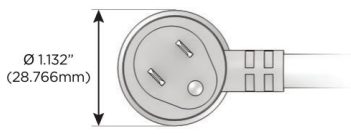

Plug:

Supplied with Low Profile Flat 45° Angle 120 VAC Plug

Optional Standard Straight 120 VAC Plug

Optional Straight 120 VAC Pass-through Plug

- CLEAN, COMPACT DESIGN
- STREAMLINED
- LOW PROFILE
- SIDE-EXITING CORDS
- PLUG & PLAY
- 6' AC CORD & PLUG (FLAT PLUG STANDARD)
- CUSTOMIZABLE CONFIGURATIONS AND FINISHES
- UL LISTED FOR MOUNTING IN FURNITURE
- 15A

M-POWER-4T

AC POWER & DATA CONNECTIVITY SOLUTION

M-POWER-4T-AAAM-BZATP

Specs:

Modules/Ports:

- A** Tamper Resistant AC Receptacle
- M** Double USB-A (Fast Charging Ports - 18W)

Distributed by

Mormax Company, Inc.