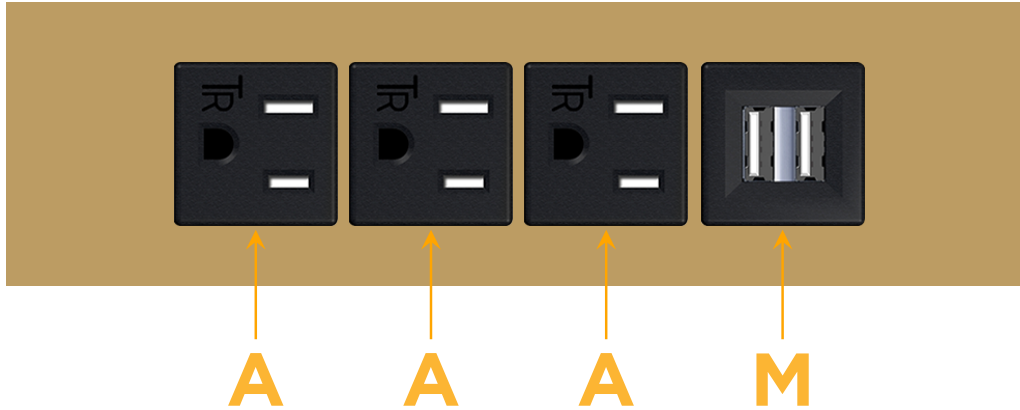

Trim Plate Finish: **STANDARD BRONZE (ABS)**

Custom Finishes Available

M-POWER-4T-AAAM-BZATP

Features:

Module/Port Options:

- A** Tamper Resistant AC Receptacle
- E** USB-A & USB-C (20W)
- M** Double USB-A (Fast Charging Ports - 18W)
- H** HDMI
- 6** CAT 6
- 12** RJ 12
- X** Switched AC
- Y** 3-Way Switch (Low Voltage)
- V** USB-C (45W High Speed Charging Port)
- S** USB-C (25W High Speed Charging Port)
- R** Switched AC (Rocker Switch)
- D** Dimmer Switch

Plug:

Supplied with Low Profile Flat 45° Angle 120 VAC Plug

Optional Standard Straight 120 VAC Plug

Optional Straight 120 VAC Pass-through Plug

- CLEAN, COMPACT DESIGN
- STREAMLINED
- LOW PROFILE
- SIDE-EXITING CORDS
- PLUG & PLAY
- 6' AC CORD & PLUG (FLAT PLUG STANDARD)
- CUSTOMIZABLE CONFIGURATIONS AND FINISHES
- UL LISTED FOR MOUNTING IN FURNITURE
- 15A

M-POWER-4T

AC POWER & DATA CONNECTIVITY SOLUTION

M-POWER-4T-AAAM-BZATP

Specs:

Modules/Ports:

- A** Tamper Resistant AC Receptacle
- M** Double USB-A (Fast Charging Ports - 18W)

Distributed by

Mormax Company, Inc.