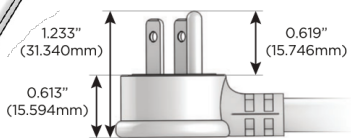

M-POWER-4T

AC POWER & DATA CONNECTIVITY SOLUTION

M-POWER-4T-AAAM-BZ5ATP

Specs:

Modules/Ports:

- A** Tamper Resistant AC Receptacle
- M** Double USB-A (Fast Charging Ports - 18W)

Distributed by

Mormax Company, Inc.