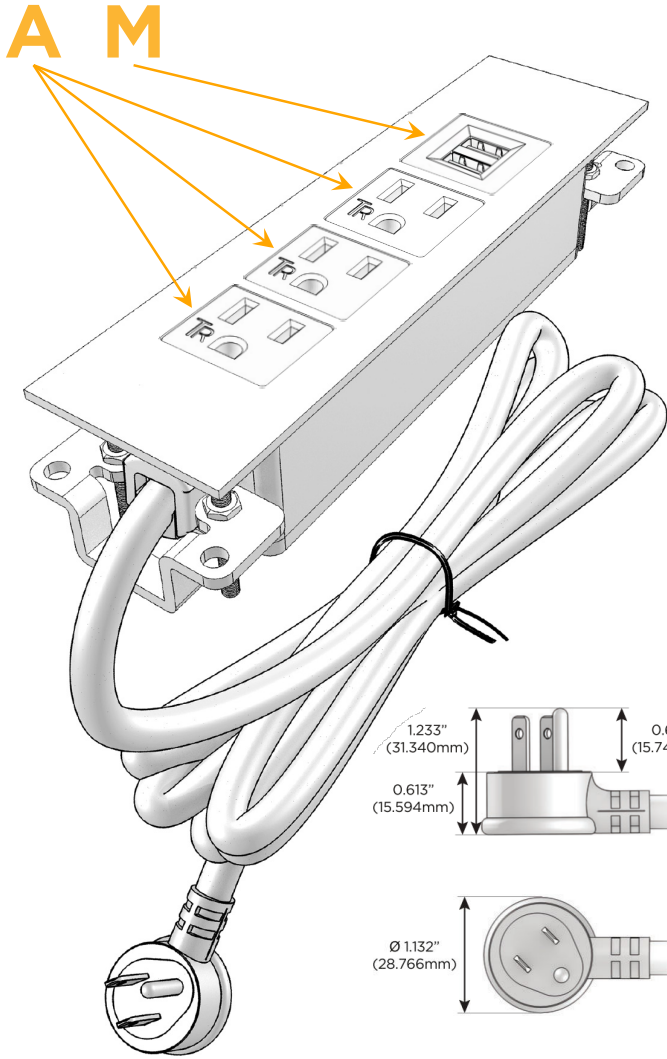

Trim Plate Finish: **ARCHITECTURAL BRONZE (ABS)**

Custom Finishes Available

M-POWER-4T-AAAM-BZ5ATP

Features:

Module/Port Options:

- A** Tamper Resistant AC Receptacle
- E** USB-A & USB-C (20W)
- M** Double USB-A (Fast Charging Ports - 18W)
- H** HDMI
- 6** CAT 6
- 12** RJ 12
- X** Switched AC
- Y** 3-Way Switch (Low Voltage)
- V** USB-C (45W High Speed Charging Port)
- S** USB-C (25W High Speed Charging Port)
- R** Switched AC (Rocker Switch)
- D** Dimmer Switch

Plug:

Supplied with Low Profile Flat 45° Angle 120 VAC Plug

Optional Standard Straight 120 VAC Plug

Optional Straight 120 VAC Pass-through Plug

- CLEAN, COMPACT DESIGN
- STREAMLINED
- LOW PROFILE
- SIDE-EXITING CORDS
- PLUG & PLAY
- 6' AC CORD & PLUG (FLAT PLUG STANDARD)
- CUSTOMIZABLE CONFIGURATIONS AND FINISHES
- UL LISTED FOR MOUNTING IN FURNITURE
- 15A

M-POWER-4T

AC POWER & DATA CONNECTIVITY SOLUTION

M-POWER-4T-AAAM-BZ5ATP

Specs:

Modules/Ports:

- A** Tamper Resistant AC Receptacle
- M** Double USB-A (Fast Charging Ports - 18W)

Distributed by

Mormax Company, Inc.