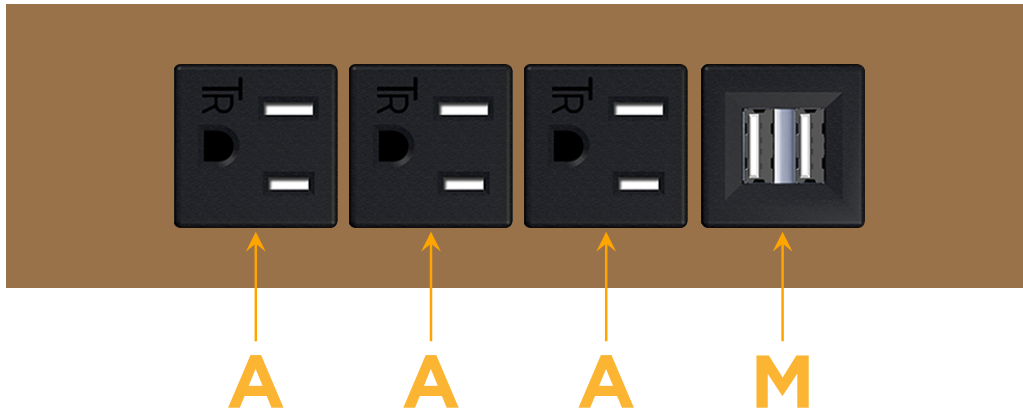

sales@mormax.com

mormax.com

Metro Light & Power's line of power & data solutions offers sophisticated design elements combined with greater ease of installation. Streamlined and low-profile, enhanced by side-exiting cords, our outlets advance the industry with their cutting edge look and feel. We believe flexibility is key, and we provide a variety of mounting options, including the ability to mount in limited spaces. Our outlets are available in many finishes and configurations, in addition to a custom color and finish capability for our clients.

Trim Plate Finish: **ARCHITECTURAL BRONZE (ABS)**

Custom Finishes Available

M-POWER-4T-AAAM-BZ5ATP

Features:

Module/Port Options:

- A** Tamper Resistant AC Receptacle
- E** USB-A & USB-C (20W)
- M** Double USB-A (Fast Charging Ports - 18W)
- H** HDMI
- 6** CAT 6
- 12** RJ 12
- X** Switched AC
- Y** 3-Way Switch (Low Voltage)
- V** USB-C (45W High Speed Charging Port)
- S** USB-C (25W High Speed Charging Port)
- R** Switched AC (Rocker Switch)
- D** Dimmer Switch

Plug:

Supplied with Low Profile Flat 45° Angle 120 VAC Plug

Optional Standard Straight 120 VAC Plug

Optional Straight 120 VAC Pass-through Plug

- CLEAN, COMPACT DESIGN
- STREAMLINED
- LOW PROFILE
- SIDE-EXITING CORDS
- PLUG & PLAY
- 6' AC CORD & PLUG (FLAT PLUG STANDARD)
- CUSTOMIZABLE CONFIGURATIONS AND FINISHES
- UL LISTED FOR MOUNTING IN FURNITURE
- 15A

M-POWER-4T

AC POWER & DATA CONNECTIVITY SOLUTION

M-POWER-4T-AAAM-BZ5ATP

Specs:

Modules/Ports:

- A** Tamper Resistant AC Receptacle
- M** Double USB-A (Fast Charging Ports - 18W)

Distributed by

Mormax Company, Inc.