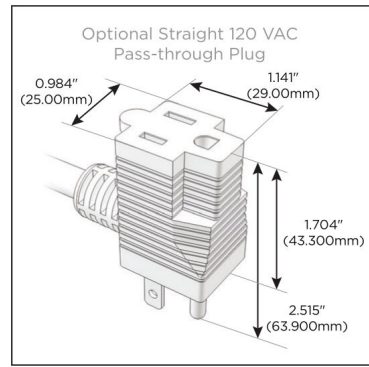

Plug:

Supplied with Low Profile Flat 45° Angle 120 VAC Plug

Optional Standard Straight 120 VAC Plug

Optional Straight 120 VAC Pass-through Plug

- CLEAN, COMPACT DESIGN
- STREAMLINED
- LOW PROFILE
- SIDE-EXITING CORDS
- PLUG & PLAY
- 6' AC CORD & PLUG (FLAT PLUG STANDARD)
- CUSTOMIZABLE CONFIGURATIONS AND FINISHES
- UL LISTED FOR MOUNTING IN FURNITURE
- 15A

M-POWER-4T

AC POWER & DATA CONNECTIVITY SOLUTION

M-POWER-4T-AAAM-BZ5ATP

Specs:

Modules/Ports:

- A** Tamper Resistant AC Receptacle
- M** Double USB-A (Fast Charging Ports - 18W)

Distributed by

Mormax Company, Inc.