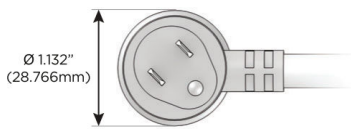

Plug:

Supplied with Low Profile Flat 45° Angle 120 VAC Plug

Optional Standard Straight 120 VAC Plug

Optional Straight 120 VAC Pass-through Plug

- CLEAN, COMPACT DESIGN
- STREAMLINED
- LOW PROFILE
- SIDE-EXITING CORDS
- PLUG & PLAY
- 6' AC CORD & PLUG (FLAT PLUG STANDARD)
- CUSTOMIZABLE CONFIGURATIONS AND FINISHES
- UL LISTED FOR MOUNTING IN FURNITURE
- 15A

M-POWER-4T

AC POWER & DATA CONNECTIVITY SOLUTION

M-POWER-4T-AAAM-BZ5ATP

Specs:

Modules/Ports:

- A** Tamper Resistant AC Receptacle
- M** Double USB-A (Fast Charging Ports - 18W)

Distributed by

Mormax Company, Inc.