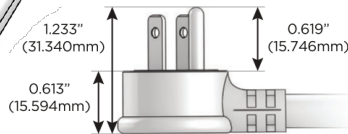

Plug:

Supplied with Low Profile Flat 45° Angle 120 VAC Plug

Optional Standard Straight 120 VAC Plug

Optional Straight 120 VAC Pass-through Plug

- CLEAN, COMPACT DESIGN
- STREAMLINED
- LOW PROFILE
- SIDE-EXITING CORDS
- PLUG & PLAY
- 6' AC CORD & PLUG (FLAT PLUG STANDARD)
- CUSTOMIZABLE CONFIGURATIONS AND FINISHES
- UL LISTED FOR MOUNTING IN FURNITURE
- 15A

M-POWER-4T

AC POWER & DATA CONNECTIVITY SOLUTION

M-POWER-4T-AAAM-BZ5AATP

Specs:

Modules/Ports:

- A** Tamper Resistant AC Receptacle
- M** Double USB-A (Fast Charging Ports - 18W)

Distributed by

Mormax Company, Inc.