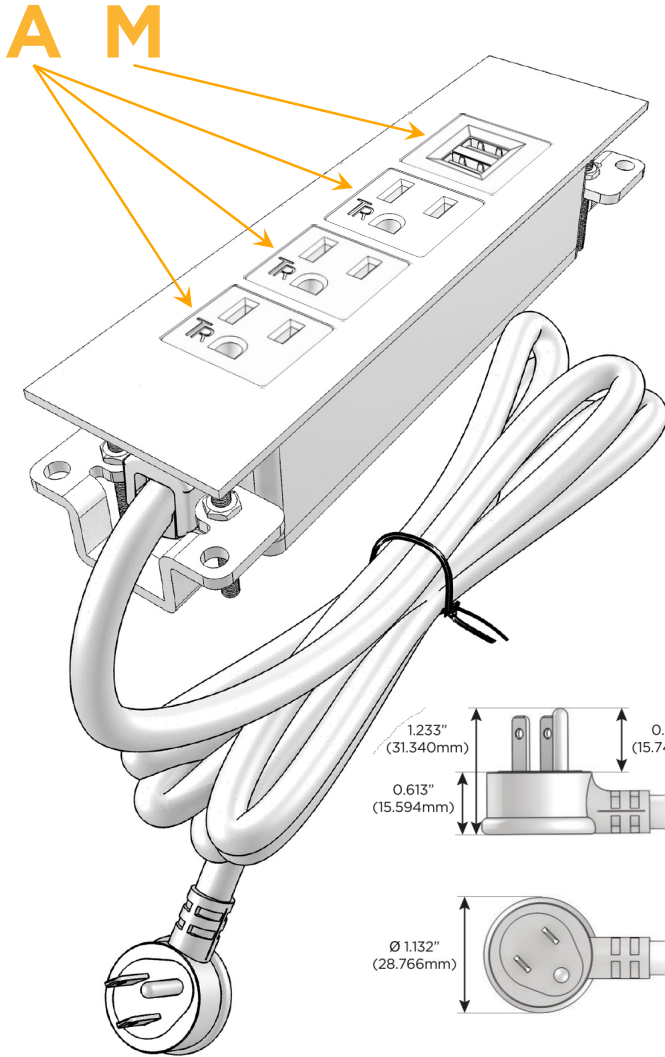

Trim Plate Finish: **ANTIQUED ARCHITECTURAL BRONZE (ABS)**

Custom Finishes Available

M-POWER-4T-AAAM-BZ5AATP

Features:

Module/Port Options:

- A** Tamper Resistant AC Receptacle
- E** USB-A & USB-C (20W)
- M** Double USB-A (Fast Charging Ports - 18W)
- H** HDMI
- 6** CAT 6
- 12** RJ 12
- X** Switched AC
- Y** 3-Way Switch (Low Voltage)
- V** USB-C (45W High Speed Charging Port)
- S** USB-C (25W High Speed Charging Port)
- R** Switched AC (Rocker Switch)
- D** Dimmer Switch

Plug:

Supplied with Low Profile Flat 45° Angle 120 VAC Plug

Optional Standard Straight 120 VAC Plug

Optional Straight 120 VAC Pass-through Plug

- CLEAN, COMPACT DESIGN
- STREAMLINED
- LOW PROFILE
- SIDE-EXITING CORDS
- PLUG & PLAY
- 6' AC CORD & PLUG (FLAT PLUG STANDARD)
- CUSTOMIZABLE CONFIGURATIONS AND FINISHES
- UL LISTED FOR MOUNTING IN FURNITURE
- 15A

M-POWER-4T

AC POWER & DATA CONNECTIVITY SOLUTION

M-POWER-4T-AAAM-BZ5AATP

Specs:

Modules/Ports:

- A** Tamper Resistant AC Receptacle
- M** Double USB-A (Fast Charging Ports - 18W)

Distributed by

Mormax Company, Inc.