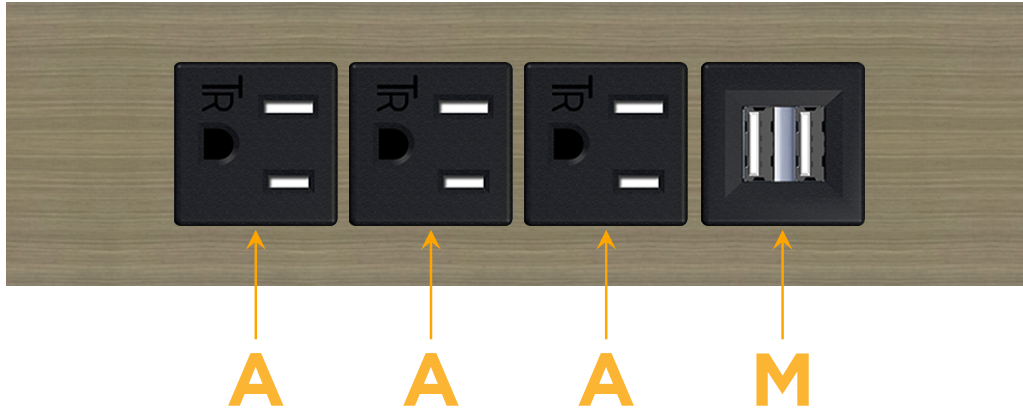

Trim Plate Finish: **ANTIQUED ARCHITECTURAL BRONZE (ABS)**

Custom Finishes Available

M-POWER-4T-AAAM-BZ5AATP

Features:

Module/Port Options:

- A** Tamper Resistant AC Receptacle
- E** USB-A & USB-C (20W)
- M** Double USB-A (Fast Charging Ports - 18W)
- H** HDMI
- 6** CAT 6
- 12** RJ 12
- X** Switched AC
- Y** 3-Way Switch (Low Voltage)
- V** USB-C (45W High Speed Charging Port)
- S** USB-C (25W High Speed Charging Port)
- R** Switched AC (Rocker Switch)
- D** Dimmer Switch

Plug:

Supplied with Low Profile Flat 45° Angle 120 VAC Plug

Optional Standard Straight 120 VAC Plug

Optional Straight 120 VAC Pass-through Plug

- CLEAN, COMPACT DESIGN
- STREAMLINED
- LOW PROFILE
- SIDE-EXITING CORDS
- PLUG & PLAY
- 6' AC CORD & PLUG (FLAT PLUG STANDARD)
- CUSTOMIZABLE CONFIGURATIONS AND FINISHES
- UL LISTED FOR MOUNTING IN FURNITURE
- 15A

M-POWER-4T

AC POWER & DATA CONNECTIVITY SOLUTION

M-POWER-4T-AAAM-BZ5AATP

Specs:

Modules/Ports:

- A** Tamper Resistant AC Receptacle
- M** Double USB-A (Fast Charging Ports - 18W)

Distributed by

Mormax Company, Inc.