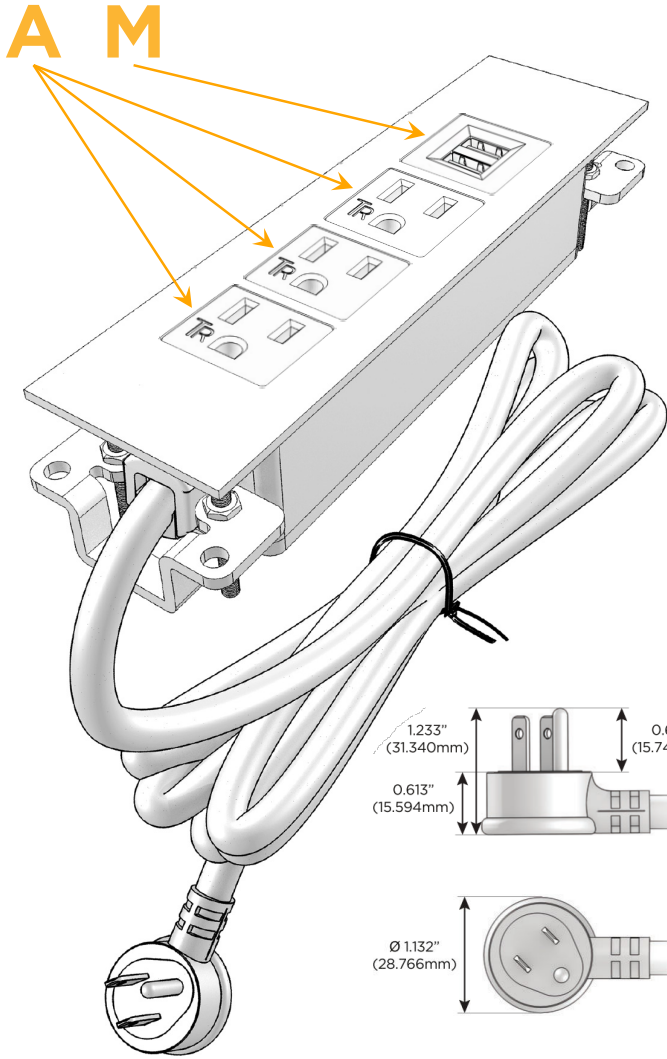

Trim Plate Finish: **BRASS (ABS)**

Custom Finishes Available

M-POWER-4T-AAAM-BRATP

Features:

**Module/Port Options:**

- A** Tamper Resistant AC Receptacle
- E** USB-A & USB-C (20W)
- M** Double USB-A (Fast Charging Ports - 18W)
- H** HDMI
- 6** CAT 6
- 12** RJ 12
- X** Switched AC
- Y** 3-Way Switch (Low Voltage)
- V** USB-C (45W High Speed Charging Port)
- S** USB-C (25W High Speed Charging Port)
- R** Switched AC (Rocker Switch)
- D** Dimmer Switch

**Plug:**

Supplied with Low Profile Flat 45° Angle 120 VAC Plug

Optional Standard Straight 120 VAC Plug

Optional Straight 120 VAC Pass-through Plug

- CLEAN, COMPACT DESIGN
- STREAMLINED
- LOW PROFILE
- SIDE-EXITING CORDS
- PLUG & PLAY
- 6' AC CORD & PLUG (FLAT PLUG STANDARD)
- CUSTOMIZABLE CONFIGURATIONS AND FINISHES
- UL LISTED FOR MOUNTING IN FURNITURE
- 15A

# M-POWER-4T

AC POWER & DATA CONNECTIVITY SOLUTION

M-POWER-4T-AAAM-BRATP

Specs:

**Modules/Ports:**

- A** Tamper Resistant AC Receptacle
- M** Double USB-A (Fast Charging Ports - 18W)

Distributed by

Mormax Company, Inc.