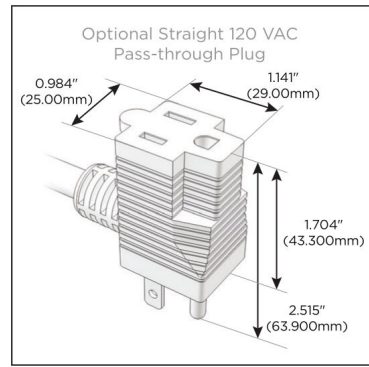

**Plug:**

Supplied with Low Profile Flat 45° Angle 120 VAC Plug

Optional Standard Straight 120 VAC Plug

Optional Straight 120 VAC Pass-through Plug

- CLEAN, COMPACT DESIGN
- STREAMLINED
- LOW PROFILE
- SIDE-EXITING CORDS
- PLUG & PLAY
- 6' AC CORD & PLUG (FLAT PLUG STANDARD)
- CUSTOMIZABLE CONFIGURATIONS AND FINISHES
- UL LISTED FOR MOUNTING IN FURNITURE
- 15A

# M-POWER-4T

AC POWER & DATA CONNECTIVITY SOLUTION

M-POWER-4T-AAAM-BRATP

Specs:

**Modules/Ports:**

- A** Tamper Resistant AC Receptacle
- M** Double USB-A (Fast Charging Ports - 18W)

Distributed by

Mormax Company, Inc.