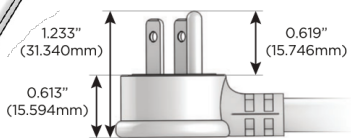

# M-POWER-4T

AC POWER & DATA CONNECTIVITY SOLUTION

M-POWER-4T-AAAM-BRATP

Specs:

**Modules/Ports:**

- A** Tamper Resistant AC Receptacle
- M** Double USB-A (Fast Charging Ports - 18W)

Distributed by

Mormax Company, Inc.