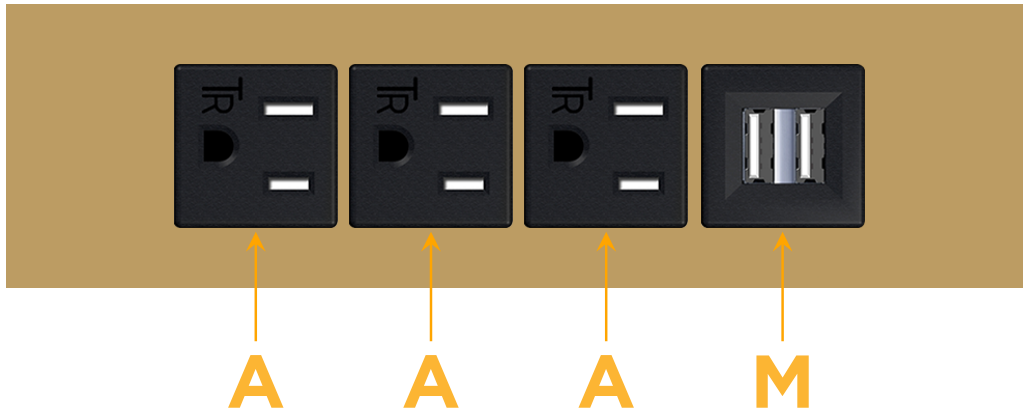

sales@mormax.com

mormax.com

Metro Light & Power's line of power & data solutions offers sophisticated design elements combined with greater ease of installation. Streamlined and low-profile, enhanced by side-exiting cords, our outlets advance the industry with their cutting edge look and feel. We believe flexibility is key, and we provide a variety of mounting options, including the ability to mount in limited spaces. Our outlets are available in many finishes and configurations, in addition to a custom color and finish capability for our clients.

Trim Plate Finish: **BRASS (ABS)**

Custom Finishes Available

M-POWER-4T-AAAM-BRATP

Features:

**Module/Port Options:**

- A** Tamper Resistant AC Receptacle
- E** USB-A & USB-C (20W)
- M** Double USB-A (Fast Charging Ports - 18W)
- H** HDMI
- 6** CAT 6
- 12** RJ 12
- X** Switched AC
- Y** 3-Way Switch (Low Voltage)
- V** USB-C (45W High Speed Charging Port)
- S** USB-C (25W High Speed Charging Port)
- R** Switched AC (Rocker Switch)
- D** Dimmer Switch

**Plug:**

Supplied with Low Profile Flat 45° Angle 120 VAC Plug

Optional Standard Straight 120 VAC Plug

Optional Straight 120 VAC Pass-through Plug

- CLEAN, COMPACT DESIGN
- STREAMLINED
- LOW PROFILE
- SIDE-EXITING CORDS
- PLUG & PLAY
- 6' AC CORD & PLUG (FLAT PLUG STANDARD)
- CUSTOMIZABLE CONFIGURATIONS AND FINISHES
- UL LISTED FOR MOUNTING IN FURNITURE
- 15A

# M-POWER-4T

AC POWER & DATA CONNECTIVITY SOLUTION

M-POWER-4T-AAAM-BRATP

Specs:

**Modules/Ports:**

- A** Tamper Resistant AC Receptacle
- M** Double USB-A (Fast Charging Ports - 18W)

Distributed by

Mormax Company, Inc.