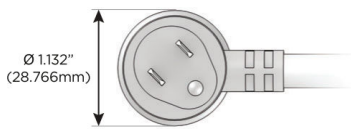

**Plug:**

Supplied with Low Profile Flat 45° Angle 120 VAC Plug

Optional Standard Straight 120 VAC Plug

Optional Straight 120 VAC Pass-through Plug

- CLEAN, COMPACT DESIGN
- STREAMLINED
- LOW PROFILE
- SIDE-EXITING CORDS
- PLUG & PLAY
- 6' AC CORD & PLUG (FLAT PLUG STANDARD)
- CUSTOMIZABLE CONFIGURATIONS AND FINISHES
- UL LISTED FOR MOUNTING IN FURNITURE
- 15A

# M-POWER-4T

AC POWER & DATA CONNECTIVITY SOLUTION

M-POWER-4T-AAAM-BRATP

Specs:

**Modules/Ports:**

- A** Tamper Resistant AC Receptacle
- M** Double USB-A (Fast Charging Ports - 18W)

Distributed by

Mormax Company, Inc.