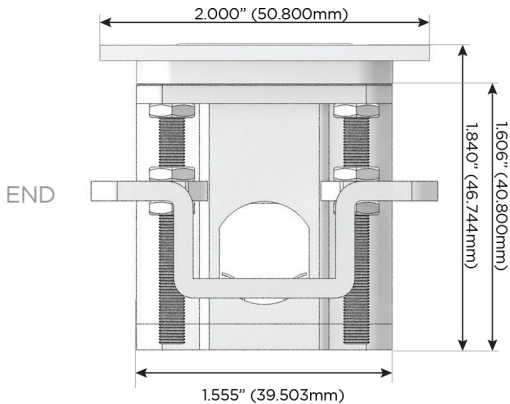

### Plug:

Supplied with Low Profile Flat 45° Angle 120 VAC Plug

Optional Standard Straight 120 VAC Plug

Optional Straight 120 VAC Pass-through Plug

- CLEAN, COMPACT DESIGN
- STREAMLINED
- LOW PROFILE
- SIDE-EXITING CORDS
- PLUG & PLAY
- 6' AC CORD & PLUG (FLAT PLUG STANDARD)
- CUSTOMIZABLE CONFIGURATIONS AND FINISHES
- UL LISTED FOR MOUNTING IN FURNITURE
- 15A

# M-POWER-4T

AC POWER & DATA CONNECTIVITY SOLUTION

M-POWER-4T-AAAM-BR4TP

Specs:

**Modules/Ports:**

- A** Tamper Resistant AC Receptacle
- M** Double USB-A (Fast Charging Ports - 18W)

Distributed by

Mormax Company, Inc.