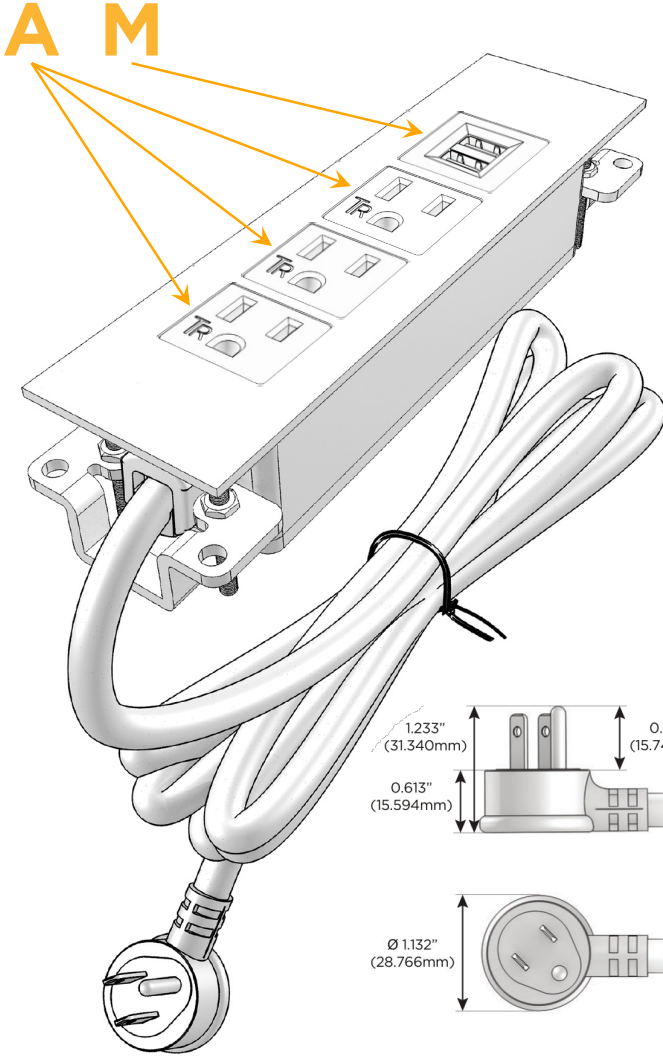

### Module/Port Options:

- A** Tamper Resistant AC Receptacle
- E** USB-A & USB-C (20W)
- M** Double USB-A (Fast Charging Ports - 18W)
- H** HDMI
- 6** CAT 6
- 12** RJ 12
- X** Switched AC
- Y** 3-Way Switch (Low Voltage)
- V** USB-C (45W High Speed Charging Port)
- S** USB-C (25W High Speed Charging Port)
- R** Switched AC (Rocker Switch)
- D** Dimmer Switch

### Plug:

Supplied with Low Profile Flat 45° Angle 120 VAC Plug

Optional Standard Straight 120 VAC Plug

Optional Straight 120 VAC Pass-through Plug

- CLEAN, COMPACT DESIGN
- STREAMLINED
- LOW PROFILE
- SIDE-EXITING CORDS
- PLUG & PLAY
- 6' AC CORD & PLUG (FLAT PLUG STANDARD)
- CUSTOMIZABLE CONFIGURATIONS AND FINISHES
- UL LISTED FOR MOUNTING IN FURNITURE
- 15A

# M-POWER-4T

AC POWER & DATA CONNECTIVITY SOLUTION

M-POWER-4T-AAAM-BR4TP

Specs:

**Modules/Ports:**

- A** Tamper Resistant AC Receptacle
- M** Double USB-A (Fast Charging Ports - 18W)

Distributed by

Mormax Company, Inc.