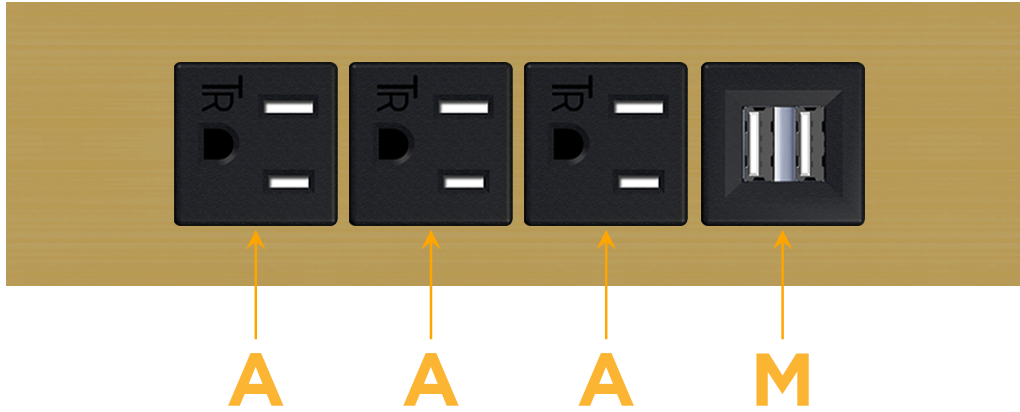

M-POWER-4T

AC POWER & DATA CONNECTIVITY SOLUTION

M-POWER-4T-AAAM-BR4TP

Distributed by

Mormax Company, Inc.

8 Westchester Plaza

Elmsford, NY 10523

914-699-0101

sales@mormax.com

mormax.com

Metro Light & Power's line of power & data solutions offers sophisticated design elements combined with greater ease of installation. Streamlined and low-profile, enhanced by side-exiting cords, our outlets advance the industry with their cutting edge look and feel. We believe flexibility is key, and we provide a variety of mounting options, including the ability to mount in limited spaces. Our outlets are available in many finishes and configurations, in addition to a custom color and finish capability for our clients.

Trim Plate Finish: **SOLID BRASS BRUSHED**

Custom Finishes Available

M-POWER-4T-AAAM-BR4TP

Features:

Module/Port Options:

- **A** Tamper Resistant AC Receptacle
- **E** USB-A & USB-C (20W)
- **M** Double USB-A (Fast Charging Ports - 18W)
- **H** HDMI
- **6** CAT 6
- **12** RJ 12
- **X** Switched AC
- **Y** 3-Way Switch (Low Voltage)
- **V** USB-C (45W High Speed Charging Port)
- **S** USB-C (25W High Speed Charging Port)
- **R** Switched AC (Rocker Switch)
- **D** Dimmer Switch

Plug:

Supplied with Low Profile Flat 45° Angle 120 VAC Plug

Optional Standard Straight 120 VAC Plug

Optional Straight 120 VAC Pass-through Plug

- CLEAN, COMPACT DESIGN
- STREAMLINED
- LOW PROFILE
- SIDE-EXITING CORDS
- PLUG & PLAY
- 6' AC CORD & PLUG (FLAT PLUG STANDARD)
- CUSTOMIZABLE CONFIGURATIONS AND FINISHES
- UL LISTED FOR MOUNTING IN FURNITURE
- 15A