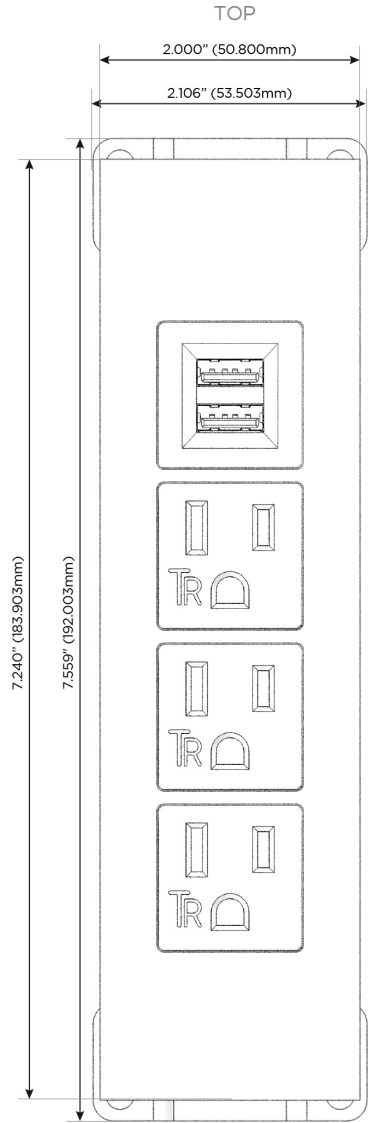

### Module/Port Options:

- A** Tamper Resistant AC Receptacle
- E** USB-A & USB-C (20W)
- M** Double USB-A (Fast Charging Ports - 18W)
- H** HDMI
- 6** CAT 6
- 12** RJ 12
- X** Switched AC
- Y** 3-Way Switch (Low Voltage)
- V** USB-C (45W High Speed Charging Port)
- S** USB-C (25W High Speed Charging Port)
- R** Switched AC (Rocker Switch)
- D** Dimmer Switch

### Plug:

Supplied with Low Profile Flat 45° Angle 120 VAC Plug

Optional Standard Straight 120 VAC Plug

Optional Straight 120 VAC Pass-through Plug

- CLEAN, COMPACT DESIGN
- STREAMLINED
- LOW PROFILE
- SIDE-EXITING CORDS
- PLUG & PLAY
- 6' AC CORD & PLUG (FLAT PLUG STANDARD)
- CUSTOMIZABLE CONFIGURATIONS AND FINISHES
- UL LISTED FOR MOUNTING IN FURNITURE
- 15A

# M-POWER-4T

AC POWER & DATA CONNECTIVITY SOLUTION

M-POWER-4T-AAAM-BR4TP

Specs:

**Modules/Ports:**

- A** Tamper Resistant AC Receptacle
- M** Double USB-A (Fast Charging Ports - 18W)

Distributed by

Mormax Company, Inc.