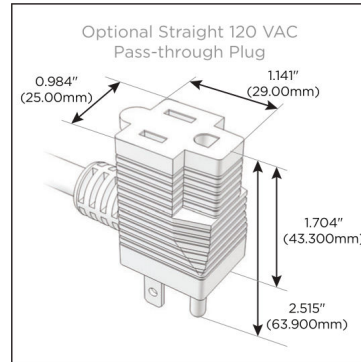

### Module/Port Options:

- A** Tamper Resistant AC Receptacle
- E** USB-A & USB-C (20W)
- M** Double USB-A (Fast Charging Ports - 18W)
- H** HDMI
- 6** CAT 6
- 12** RJ 12
- X** Switched AC
- Y** 3-Way Switch (Low Voltage)
- V** USB-C (45W High Speed Charging Port)
- S** USB-C (25W High Speed Charging Port)
- R** Switched AC (Rocker Switch)
- D** Dimmer Switch

### Plug:

Supplied with Low Profile Flat 45° Angle 120 VAC Plug

Optional Standard Straight 120 VAC Plug

Optional Straight 120 VAC Pass-through Plug

- CLEAN, COMPACT DESIGN
- STREAMLINED
- LOW PROFILE
- SIDE-EXITING CORDS
- PLUG & PLAY
- 6' AC CORD & PLUG (FLAT PLUG STANDARD)
- CUSTOMIZABLE CONFIGURATIONS AND FINISHES
- UL LISTED FOR MOUNTING IN FURNITURE
- 15A

# M-POWER-4T

AC POWER & DATA CONNECTIVITY SOLUTION

M-POWER-4T-AAAM-BR4TP

Specs:

**Modules/Ports:**

- A** Tamper Resistant AC Receptacle
- M** Double USB-A (Fast Charging Ports - 18W)

Distributed by

Mormax Company, Inc.