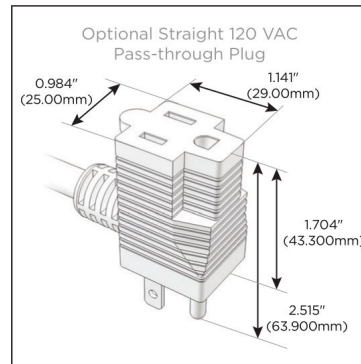

Plug:

Supplied with Low Profile Flat 45° Angle 120 VAC Plug

Optional Standard Straight 120 VAC Plug

Optional Straight 120 VAC Pass-through Plug

- CLEAN, COMPACT DESIGN
- STREAMLINED
- LOW PROFILE
- SIDE-EXITING CORDS
- PLUG & PLAY
- 6' AC CORD & PLUG (FLAT PLUG STANDARD)
- CUSTOMIZABLE CONFIGURATIONS AND FINISHES
- UL LISTED FOR MOUNTING IN FURNITURE
- 15A

M-POWER-4T

AC POWER & DATA CONNECTIVITY SOLUTION

M-POWER-4T-AAAM-B2ATP

Specs:

Modules/Ports:

- A** Tamper Resistant AC Receptacle
- M** Double USB-A (Fast Charging Ports - 18W)

Distributed by

Mormax Company, Inc.