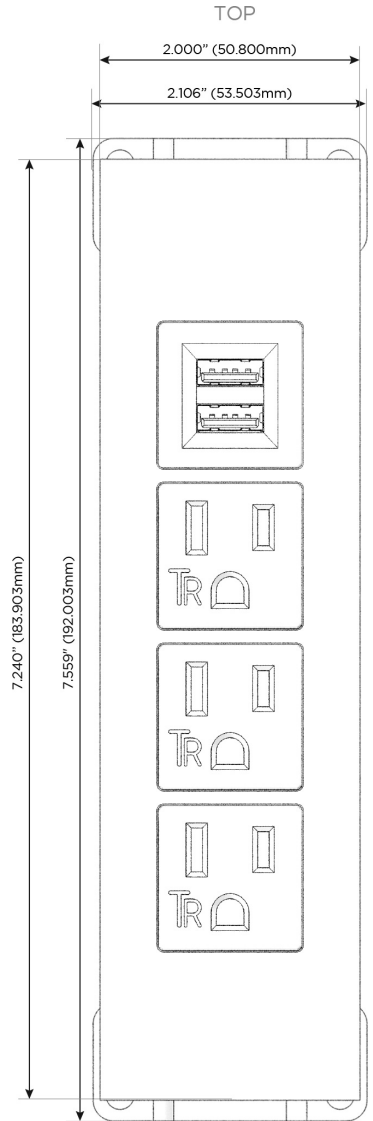

Trim Plate Finish: **SATIN BLACK (ABS)**

Custom Finishes Available

M-POWER-4T-AAAM-B2ATP

Features:

Module/Port Options:

- A** Tamper Resistant AC Receptacle
- E** USB-A & USB-C (20W)
- M** Double USB-A (Fast Charging Ports - 18W)
- H** HDMI
- 6** CAT 6
- 12** RJ 12
- X** Switched AC
- Y** 3-Way Switch (Low Voltage)
- V** USB-C (45W High Speed Charging Port)
- S** USB-C (25W High Speed Charging Port)
- R** Switched AC (Rocker Switch)
- D** Dimmer Switch

Plug:

Supplied with Low Profile Flat 45° Angle 120 VAC Plug

Optional Standard Straight 120 VAC Plug

Optional Straight 120 VAC Pass-through Plug

- CLEAN, COMPACT DESIGN
- STREAMLINED
- LOW PROFILE
- SIDE-EXITING CORDS
- PLUG & PLAY
- 6' AC CORD & PLUG (FLAT PLUG STANDARD)
- CUSTOMIZABLE CONFIGURATIONS AND FINISHES
- UL LISTED FOR MOUNTING IN FURNITURE
- 15A

M-POWER-4T

AC POWER & DATA CONNECTIVITY SOLUTION

M-POWER-4T-AAAM-B2ATP

Specs:

Modules/Ports:

- A** Tamper Resistant AC Receptacle
- M** Double USB-A (Fast Charging Ports - 18W)

Distributed by

Mormax Company, Inc.