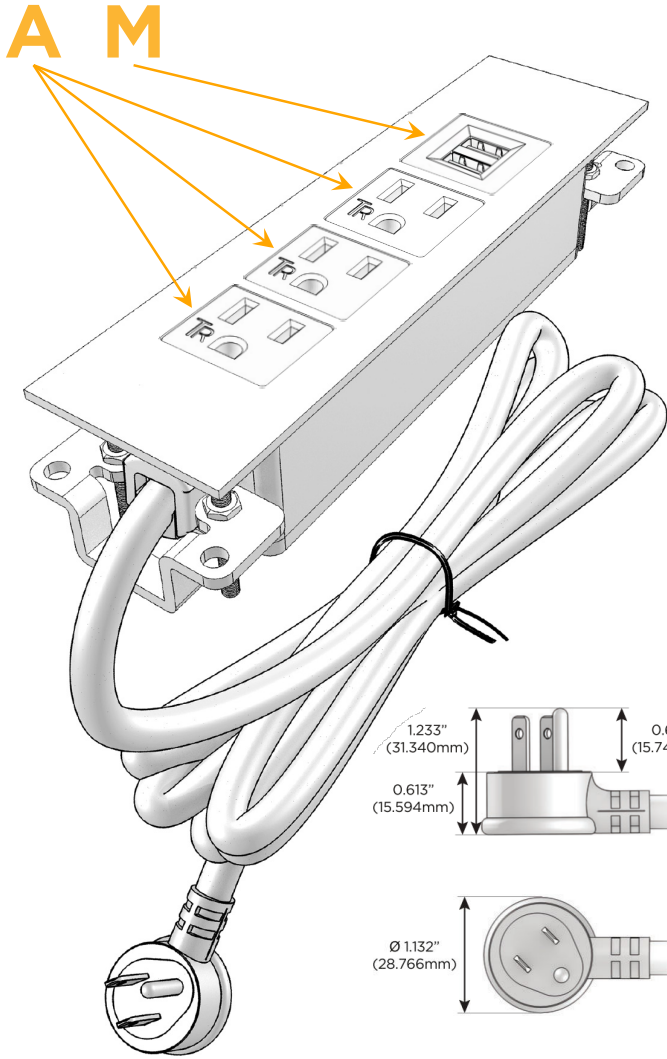

Trim Plate Finish: **SATIN BLACK (ABS)**

Custom Finishes Available

M-POWER-4T-AAAM-B2ATP

Features:

Module/Port Options:

- A** Tamper Resistant AC Receptacle
- E** USB-A & USB-C (20W)
- M** Double USB-A (Fast Charging Ports - 18W)
- H** HDMI
- 6** CAT 6
- 12** RJ 12
- X** Switched AC
- Y** 3-Way Switch (Low Voltage)
- V** USB-C (45W High Speed Charging Port)
- S** USB-C (25W High Speed Charging Port)
- R** Switched AC (Rocker Switch)
- D** Dimmer Switch

Plug:

Supplied with Low Profile Flat 45° Angle 120 VAC Plug

Optional Standard Straight 120 VAC Plug

Optional Straight 120 VAC Pass-through Plug

- CLEAN, COMPACT DESIGN
- STREAMLINED
- LOW PROFILE
- SIDE-EXITING CORDS
- PLUG & PLAY
- 6' AC CORD & PLUG (FLAT PLUG STANDARD)
- CUSTOMIZABLE CONFIGURATIONS AND FINISHES
- UL LISTED FOR MOUNTING IN FURNITURE
- 15A

M-POWER-4T

AC POWER & DATA CONNECTIVITY SOLUTION

M-POWER-4T-AAAM-B2ATP

Specs:

Modules/Ports:

- A** Tamper Resistant AC Receptacle
- M** Double USB-A (Fast Charging Ports - 18W)

Distributed by

Mormax Company, Inc.