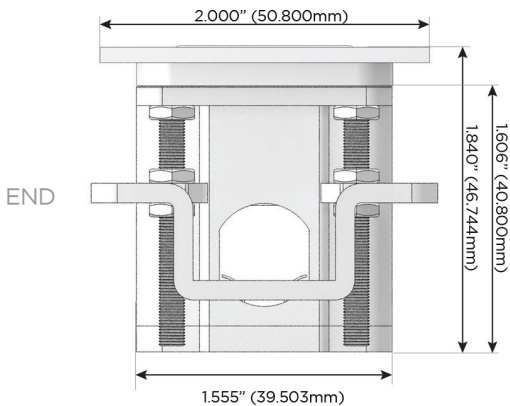

Plug:

Supplied with Low Profile Flat 45° Angle 120 VAC Plug

Optional Standard Straight 120 VAC Plug

Optional Straight 120 VAC Pass-through Plug

- CLEAN, COMPACT DESIGN
- STREAMLINED
- LOW PROFILE
- SIDE-EXITING CORDS
- PLUG & PLAY
- 6' AC CORD & PLUG (FLAT PLUG STANDARD)
- CUSTOMIZABLE CONFIGURATIONS AND FINISHES
- UL LISTED FOR MOUNTING IN FURNITURE
- 15A

M-POWER-4T

AC POWER & DATA CONNECTIVITY SOLUTION

M-POWER-4T-AAAM-B2ATP

Specs:

Modules/Ports:

- A** Tamper Resistant AC Receptacle
- M** Double USB-A (Fast Charging Ports - 18W)

Distributed by

Mormax Company, Inc.