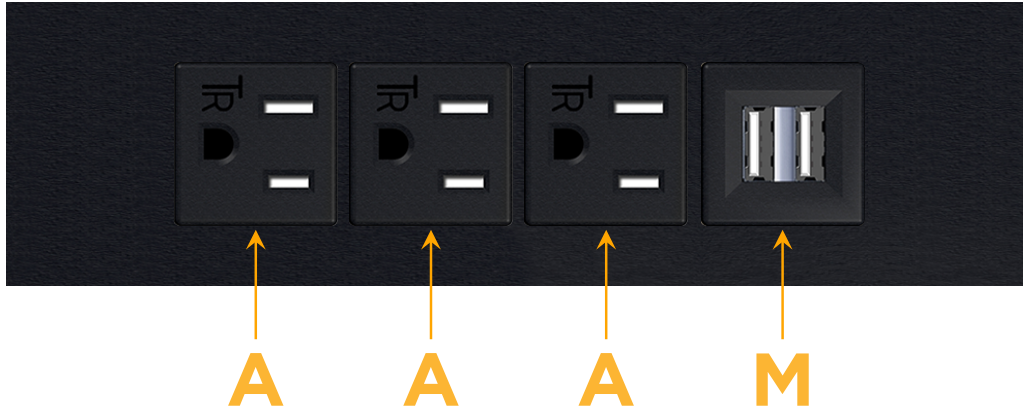

Trim Plate Finish: **SATIN BLACK (ABS)**

Custom Finishes Available

M-POWER-4T-AAAM-B2ATP

Features:

Module/Port Options:

- A** Tamper Resistant AC Receptacle
- E** USB-A & USB-C (20W)
- M** Double USB-A (Fast Charging Ports - 18W)
- H** HDMI
- 6** CAT 6
- 12** RJ 12
- X** Switched AC
- Y** 3-Way Switch (Low Voltage)
- V** USB-C (45W High Speed Charging Port)
- S** USB-C (25W High Speed Charging Port)
- R** Switched AC (Rocker Switch)
- D** Dimmer Switch

Plug:

Supplied with Low Profile Flat 45° Angle 120 VAC Plug

Optional Standard Straight 120 VAC Plug

Optional Straight 120 VAC Pass-through Plug

- CLEAN, COMPACT DESIGN
- STREAMLINED
- LOW PROFILE
- SIDE-EXITING CORDS
- PLUG & PLAY
- 6' AC CORD & PLUG (FLAT PLUG STANDARD)
- CUSTOMIZABLE CONFIGURATIONS AND FINISHES
- UL LISTED FOR MOUNTING IN FURNITURE
- 15A

M-POWER-4T

AC POWER & DATA CONNECTIVITY SOLUTION

M-POWER-4T-AAAM-B2ATP

Specs:

Modules/Ports:

- A** Tamper Resistant AC Receptacle
- M** Double USB-A (Fast Charging Ports - 18W)

Distributed by

Mormax Company, Inc.