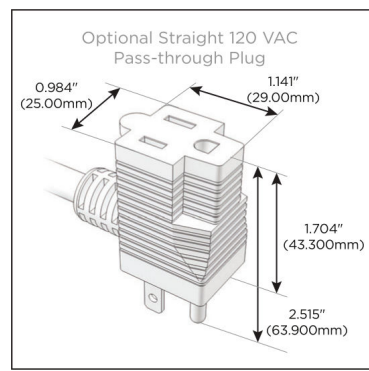

#### Module/Port Options:

- A** Tamper Resistant AC Receptacle
- E** USB-A & USB-C (20W)
- M** Double USB-A (Fast Charging Ports - 18W)
- H** HDMI
- 6** CAT 6
- 12** RJ 12
- X** Switched AC
- Y** 3-Way Switch (Low Voltage)
- V** USB-C (45W High Speed Charging Port)
- S** USB-C (25W High Speed Charging Port)
- R** Switched AC (Rocker Switch)
- D** Dimmer Switch

#### Plug:

Supplied with Low Profile Flat 45° Angle 120 VAC Plug

Optional Standard Straight 120 VAC Plug

Optional Straight 120 VAC Pass-through Plug

- CLEAN, COMPACT DESIGN
- STREAMLINED
- LOW PROFILE
- SIDE-EXITING CORDS
- PLUG & PLAY
- 6' AC CORD & PLUG (FLAT PLUG STANDARD)
- CUSTOMIZABLE CONFIGURATIONS AND FINISHES
- UL LISTED FOR MOUNTING IN FURNITURE
- 15A

# M-POWER-4T

AC POWER & DATA CONNECTIVITY SOLUTION

M-POWER-4T-AAAM-APATP

Specs:

**Modules/Ports:**

- A** Tamper Resistant AC Receptacle
- M** Double USB-A (Fast Charging Ports - 18W)

Distributed by

Mormax Company, Inc.