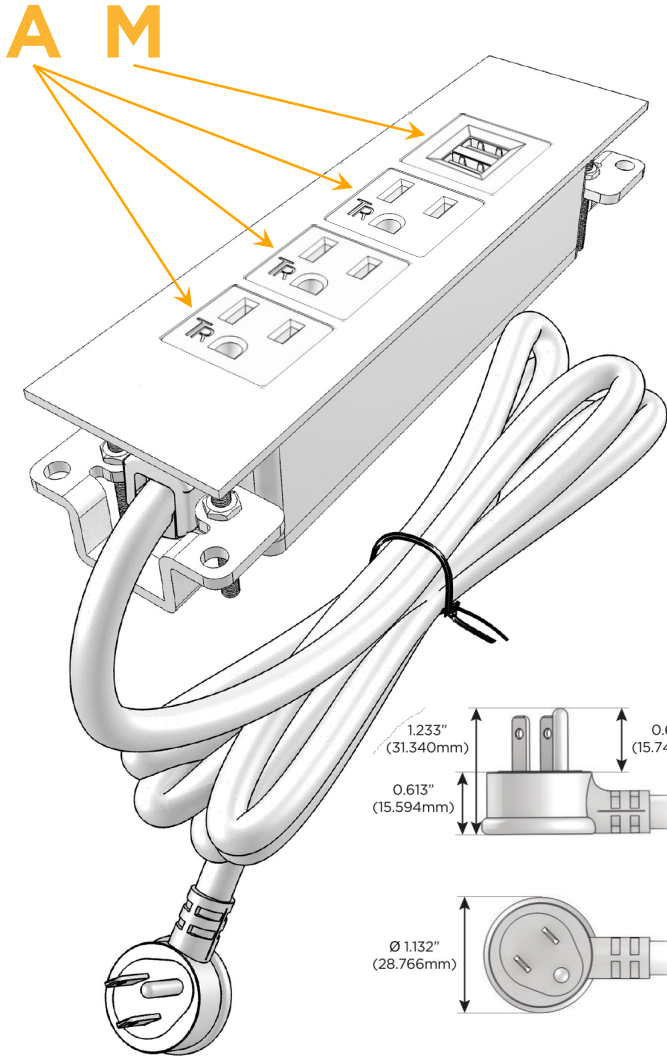

#### Module/Port Options:

- A** Tamper Resistant AC Receptacle
- E** USB-A & USB-C (20W)
- M** Double USB-A (Fast Charging Ports - 18W)
- H** HDMI
- 6** CAT 6
- 12** RJ 12
- X** Switched AC
- Y** 3-Way Switch (Low Voltage)
- V** USB-C (45W High Speed Charging Port)
- S** USB-C (25W High Speed Charging Port)
- R** Switched AC (Rocker Switch)
- D** Dimmer Switch

#### Plug:

Supplied with Low Profile Flat 45° Angle 120 VAC Plug

Optional Standard Straight 120 VAC Plug

Optional Straight 120 VAC Pass-through Plug

- CLEAN, COMPACT DESIGN
- STREAMLINED
- LOW PROFILE
- SIDE-EXITING CORDS
- PLUG & PLAY
- 6' AC CORD & PLUG (FLAT PLUG STANDARD)
- CUSTOMIZABLE CONFIGURATIONS AND FINISHES
- UL LISTED FOR MOUNTING IN FURNITURE
- 15A

# M-POWER-4T

AC POWER & DATA CONNECTIVITY SOLUTION

M-POWER-4T-AAAM-APATP

Specs:

**Modules/Ports:**

- A** Tamper Resistant AC Receptacle
- M** Double USB-A (Fast Charging Ports - 18W)

Distributed by

Mormax Company, Inc.