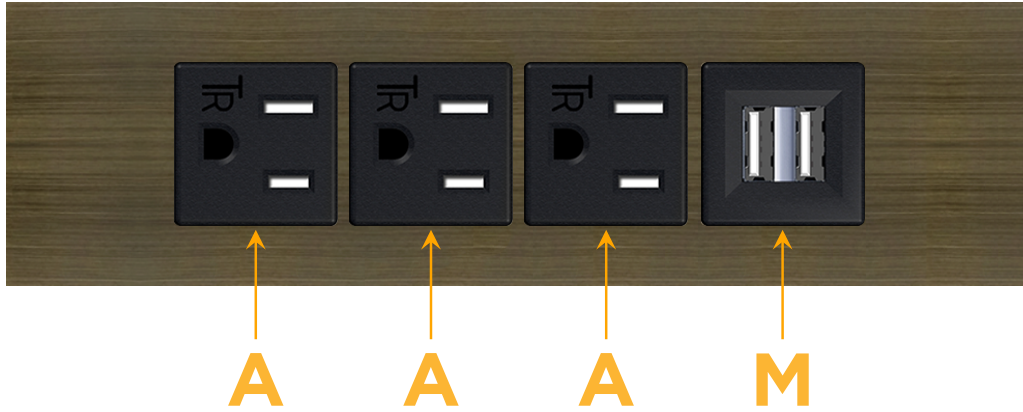

M-POWER-4T

AC POWER & DATA CONNECTIVITY SOLUTION

M-POWER-4T-AAAM-APATP

Distributed by

Mormax Company, Inc.

8 Westchester Plaza

Elmsford, NY 10523

914-699-0101

sales@mormax.com

mormax.com

Metro Light & Power's line of power & data solutions offers sophisticated design elements combined with greater ease of installation. Streamlined and low-profile, enhanced by side-exiting cords, our outlets advance the industry with their cutting edge look and feel. We believe flexibility is key, and we provide a variety of mounting options, including the ability to mount in limited spaces. Our outlets are available in many finishes and configurations, in addition to a custom color and finish capability for our clients.

Trim Plate Finish: **SPECIAL ANTIQUE BRONZE (ABS)**

Custom Finishes Available

M-POWER-4T-AAAM-APATP

Features:

Module/Port Options:

- **A** Tamper Resistant AC Receptacle
- **E** USB-A & USB-C (20W)
- **M** Double USB-A (Fast Charging Ports - 18W)
- **H** HDMI
- **6** CAT 6
- **12** RJ 12
- **X** Switched AC
- **Y** 3-Way Switch (Low Voltage)
- **V** USB-C (45W High Speed Charging Port)
- **S** USB-C (25W High Speed Charging Port)
- **R** Switched AC (Rocker Switch)
- **D** Dimmer Switch

Plug:

Supplied with Low Profile Flat 45° Angle 120 VAC Plug

Optional Standard Straight 120 VAC Plug

Optional Straight 120 VAC Pass-through Plug

- CLEAN, COMPACT DESIGN
- STREAMLINED
- LOW PROFILE
- SIDE-EXITING CORDS
- PLUG & PLAY
- 6' AC CORD & PLUG (FLAT PLUG STANDARD)
- CUSTOMIZABLE CONFIGURATIONS AND FINISHES
- UL LISTED FOR MOUNTING IN FURNITURE
- 15A