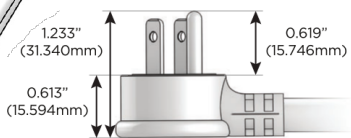

#### Plug:

Supplied with Low Profile Flat 45° Angle 120 VAC Plug

Optional Standard Straight 120 VAC Plug

Optional Straight 120 VAC Pass-through Plug

- CLEAN, COMPACT DESIGN
- STREAMLINED
- LOW PROFILE
- SIDE-EXITING CORDS
- PLUG & PLAY
- 6' AC CORD & PLUG (FLAT PLUG STANDARD)
- CUSTOMIZABLE CONFIGURATIONS AND FINISHES
- UL LISTED FOR MOUNTING IN FURNITURE
- 15A

# M-POWER-4T

AC POWER & DATA CONNECTIVITY SOLUTION

M-POWER-4T-AAAM-APATP

Specs:

**Modules/Ports:**

- A** Tamper Resistant AC Receptacle
- M** Double USB-A (Fast Charging Ports - 18W)

Distributed by

Mormax Company, Inc.