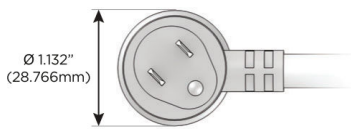

#### Plug:

Supplied with Low Profile Flat 45° Angle 120 VAC Plug

Optional Standard Straight 120 VAC Plug

Optional Straight 120 VAC Pass-through Plug

- CLEAN, COMPACT DESIGN
- STREAMLINED
- LOW PROFILE
- SIDE-EXITING CORDS
- PLUG & PLAY
- 6' AC CORD & PLUG (FLAT PLUG STANDARD)
- CUSTOMIZABLE CONFIGURATIONS AND FINISHES
- UL LISTED FOR MOUNTING IN FURNITURE
- 15A

# M-POWER-4T

AC POWER & DATA CONNECTIVITY SOLUTION

M-POWER-4T-AAAM-APATP

Specs:

**Modules/Ports:**

- A** Tamper Resistant AC Receptacle
- M** Double USB-A (Fast Charging Ports - 18W)

Distributed by

Mormax Company, Inc.