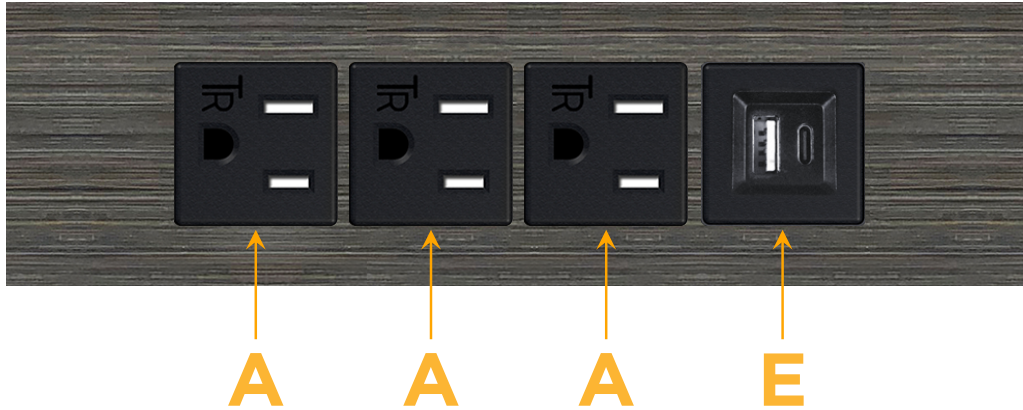

Trim Plate Finish: **GUNMETAL (ABS)**

*Custom Finishes Available*

M-POWER-4T-AAAE-S3ATP

Features:

**Module/Port Options:**

- A** Tamper Resistant AC Receptacle
- E** USB-A & USB-C (20W)
- M** Double USB-A (Fast Charging Ports - 18W)
- H** HDMI
- 6** CAT 6
- 12** RJ 12
- X** Switched AC
- Y** 3-Way Switch (Low Voltage)
- V** USB-C (45W High Speed Charging Port)
- S** USB-C (25W High Speed Charging Port)
- R** Switched AC (Rocker Switch)
- D** Dimmer Switch

**Plug:**

Supplied with Low Profile Flat 45° Angle 120 VAC Plug

Optional Standard Straight 120 VAC Plug

Optional Straight 120 VAC Pass-through Plug

- CLEAN, COMPACT DESIGN
- STREAMLINED
- LOW PROFILE
- SIDE-EXITING CORDS
- PLUG & PLAY
- 6' AC CORD & PLUG (FLAT PLUG STANDARD)
- CUSTOMIZABLE CONFIGURATIONS AND FINISHES
- UL LISTED FOR MOUNTING IN FURNITURE
- 15A

### Modules/Ports:

- A** Tamper Resistant AC Receptacle
- E** USB-A & USB-C (20W)

Distributed by

Mormax Company, Inc.

8 Westchester Plaza

Elmsford, NY 10523

914-699-0101

sales@mormax.com