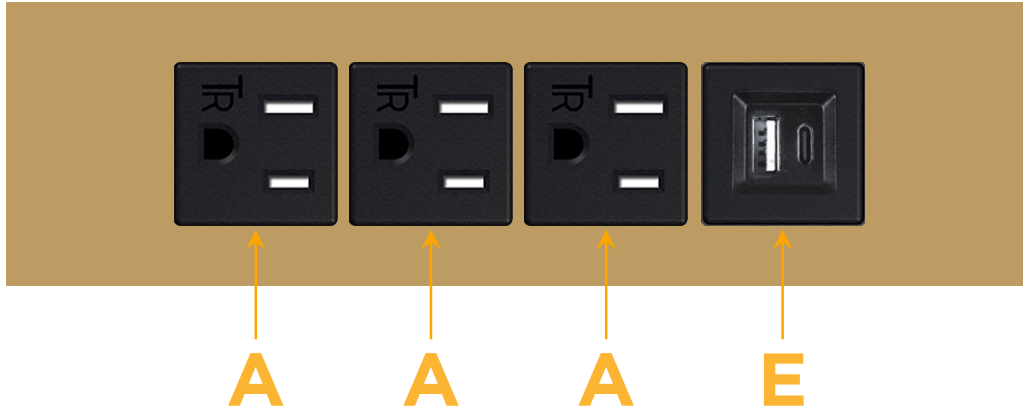

M-POWER-4T

AC POWER & DATA CONNECTIVITY SOLUTION

M-POWER-4T-AAAE-BZATP

Distributed by

Mormax Company, Inc.

8 Westchester Plaza

Elmsford, NY 10523

914-699-0101

sales@mormax.com

mormax.com

Metro Light & Power's line of power & data solutions offers sophisticated design elements combined with greater ease of installation. Streamlined and low-profile, enhanced by side-exiting cords, our outlets advance the industry with their cutting edge look and feel. We believe flexibility is key, and we provide a variety of mounting options, including the ability to mount in limited spaces. Our outlets are available in many finishes and configurations, in addition to a custom color and finish capability for our clients.

Trim Plate Finish: **STANDARD BRONZE (ABS)**

Custom Finishes Available

M-POWER-4T-AAAE-BZATP

Features:

Module/Port Options:

- **A** Tamper Resistant AC Receptacle
- **E** USB-A & USB-C (20W)
- **M** Double USB-A (Fast Charging Ports - 18W)
- **H** HDMI
- **6** CAT 6
- **12** RJ 12
- **X** Switched AC
- **Y** 3-Way Switch (Low Voltage)
- **V** USB-C (45W High Speed Charging Port)
- **S** USB-C (25W High Speed Charging Port)
- **R** Switched AC (Rocker Switch)
- **D** Dimmer Switch

Plug:

Supplied with Low Profile Flat 45° Angle 120 VAC Plug

Optional Standard Straight 120 VAC Plug

Optional Straight 120 VAC Pass-through Plug

- CLEAN, COMPACT DESIGN
- STREAMLINED
- LOW PROFILE
- SIDE-EXITING CORDS
- PLUG & PLAY
- 6' AC CORD & PLUG (FLAT PLUG STANDARD)
- CUSTOMIZABLE CONFIGURATIONS AND FINISHES
- UL LISTED FOR MOUNTING IN FURNITURE
- 15A