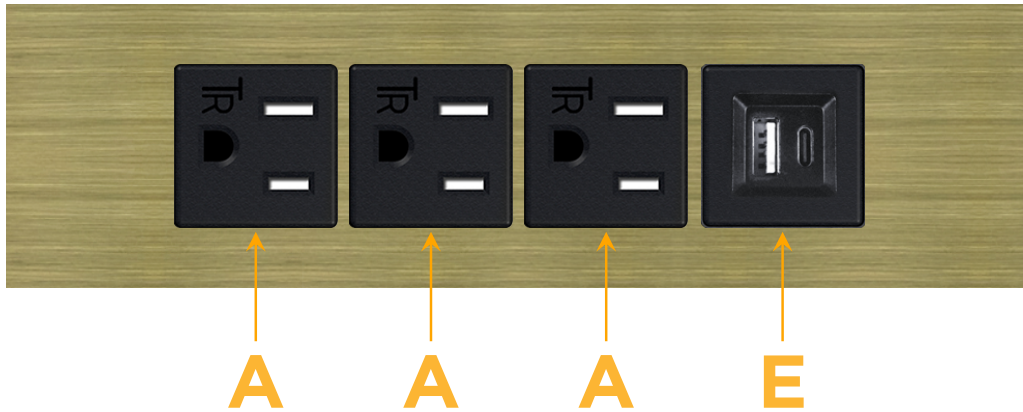

M-POWER-4T

AC POWER & DATA CONNECTIVITY SOLUTION

M-POWER-4T-AAAE-BRAATP

Distributed by

Mormax Company, Inc.

8 Westchester Plaza

Elmsford, NY 10523

914-699-0101

sales@mormax.com

mormax.com

Metro Light & Power's line of power & data solutions offers sophisticated design elements combined with greater ease of installation. Streamlined and low-profile, enhanced by side-exiting cords, our outlets advance the industry with their cutting edge look and feel. We believe flexibility is key, and we provide a variety of mounting options, including the ability to mount in limited spaces. Our outlets are available in many finishes and configurations, in addition to a custom color and finish capability for our clients.

Trim Plate Finish: **BRASS ANTIQUED (ABS)**

Custom Finishes Available

M-POWER-4T-AAAE-BRAATP

Features:

Module/Port Options:

- **A** Tamper Resistant AC Receptacle
- **E** USB-A & USB-C (20W)
- **M** Double USB-A (Fast Charging Ports - 18W)
- **H** HDMI
- **6** CAT 6
- **12** RJ 12
- **X** Switched AC
- **Y** 3-Way Switch (Low Voltage)
- **V** USB-C (45W High Speed Charging Port)
- **S** USB-C (25W High Speed Charging Port)
- **R** Switched AC (Rocker Switch)
- **D** Dimmer Switch

Plug:

Supplied with Low Profile Flat 45° Angle 120 VAC Plug

Optional Standard Straight 120 VAC Plug

Optional Straight 120 VAC Pass-through Plug

- CLEAN, COMPACT DESIGN
- STREAMLINED
- LOW PROFILE
- SIDE-EXITING CORDS
- PLUG & PLAY
- 6' AC CORD & PLUG (FLAT PLUG STANDARD)
- CUSTOMIZABLE CONFIGURATIONS AND FINISHES
- UL LISTED FOR MOUNTING IN FURNITURE
- 15A