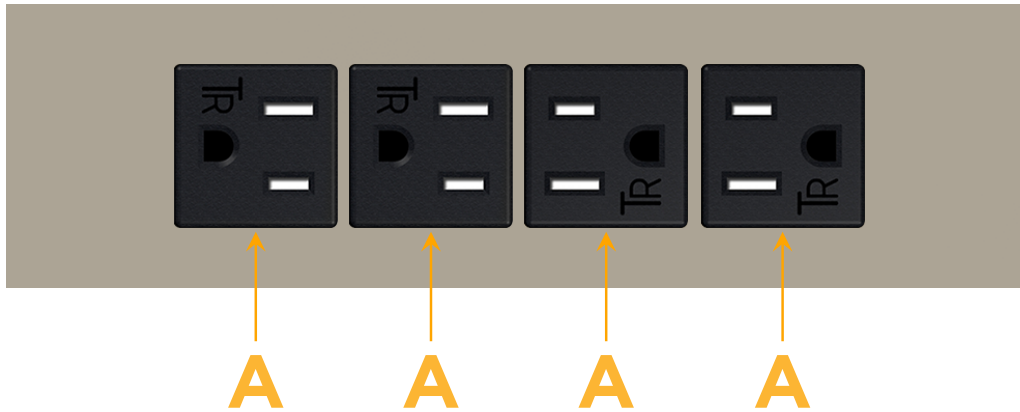

M-POWER-4T

AC POWER & DATA CONNECTIVITY SOLUTION

M-POWER-4T-AAAA-SATP

Distributed by

Mormax Company, Inc.

8 Westchester Plaza

Elmsford, NY 10523

914-699-0101

sales@mormax.com

mormax.com

Metro Light & Power's line of power & data solutions offers sophisticated design elements combined with greater ease of installation. Streamlined and low-profile, enhanced by side-exiting cords, our outlets advance the industry with their cutting edge look and feel. We believe flexibility is key, and we provide a variety of mounting options, including the ability to mount in limited spaces. Our outlets are available in many finishes and configurations, in addition to a custom color and finish capability for our clients.

Trim Plate Finish: **SATIN NICKEL (ABS)**

Custom Finishes Available

M-POWER-4T-AAAA-SATP

Features:

Module/Port Options:

- **A** Tamper Resistant AC Receptacle
- **E** USB-A & USB-C (20W)
- **M** Double USB-A (Fast Charging Ports - 18W)
- **H** HDMI
- **6** CAT 6
- **12** RJ 12
- **X** Switched AC
- **Y** 3-Way Switch (Low Voltage)
- **V** USB-C (45W High Speed Charging Port)
- **S** USB-C (25W High Speed Charging Port)
- **R** Switched AC (Rocker Switch)
- **D** Dimmer Switch

Plug:

Supplied with Low Profile Flat 45° Angle 120 VAC Plug

Optional Standard Straight 120 VAC Plug

Optional Straight 120 VAC Pass-through Plug

- CLEAN, COMPACT DESIGN
- STREAMLINED
- LOW PROFILE
- SIDE-EXITING CORDS
- PLUG & PLAY
- 6' AC CORD & PLUG (FLAT PLUG STANDARD)
- CUSTOMIZABLE CONFIGURATIONS AND FINISHES
- UL LISTED FOR MOUNTING IN FURNITURE
- 15A