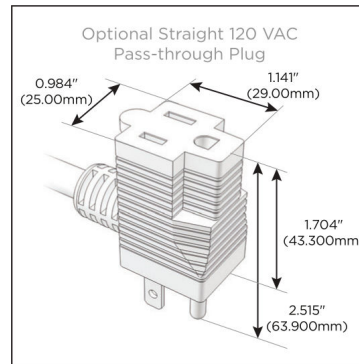

### Module/Port Options:

- A** Tamper Resistant AC Receptacle
- E** USB-A & USB-C (20W)
- M** Double USB-A (Fast Charging Ports - 18W)
- H** HDMI
- 6** CAT 6
- 12** RJ 12
- X** Switched AC
- Y** 3-Way Switch (Low Voltage)
- V** USB-C (45W High Speed Charging Port)
- S** USB-C (25W High Speed Charging Port)
- R** Switched AC (Rocker Switch)
- D** Dimmer Switch

### Plug:

Supplied with Low Profile Flat 45° Angle 120 VAC Plug

Optional Standard Straight 120 VAC Plug

Optional Straight 120 VAC Pass-through Plug

- CLEAN, COMPACT DESIGN
- STREAMLINED
- LOW PROFILE
- SIDE-EXITING CORDS
- PLUG & PLAY
- 6' AC CORD & PLUG (FLAT PLUG STANDARD)
- CUSTOMIZABLE CONFIGURATIONS AND FINISHES
- UL LISTED FOR MOUNTING IN FURNITURE
- 15A

# M-POWER-4T

AC POWER & DATA CONNECTIVITY SOLUTION

M-POWER-4T-AAAA-SATP

Specs:

**Modules/Ports:**

- A Tamper Resistant AC Receptacle

Mormax Company, Inc.

8 Westchester Plaza