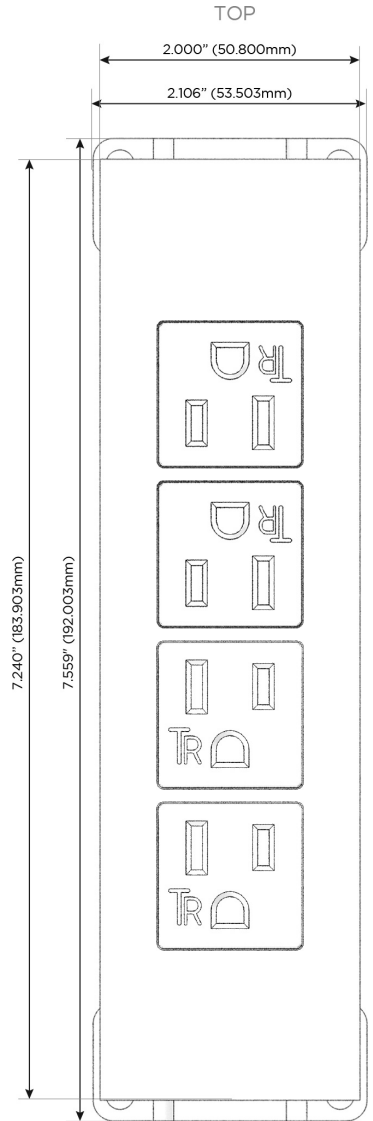

### Module/Port Options:

- A** Tamper Resistant AC Receptacle
- E** USB-A & USB-C (20W)
- M** Double USB-A (Fast Charging Ports - 18W)
- H** HDMI
- 6** CAT 6
- 12** RJ 12
- X** Switched AC
- Y** 3-Way Switch (Low Voltage)
- V** USB-C (45W High Speed Charging Port)
- S** USB-C (25W High Speed Charging Port)
- R** Switched AC (Rocker Switch)
- D** Dimmer Switch

### Plug:

Supplied with Low Profile Flat 45° Angle 120 VAC Plug

Optional Standard Straight 120 VAC Plug

Optional Straight 120 VAC Pass-through Plug

- CLEAN, COMPACT DESIGN
- STREAMLINED
- LOW PROFILE
- SIDE-EXITING CORDS
- PLUG & PLAY
- 6' AC CORD & PLUG (FLAT PLUG STANDARD)
- CUSTOMIZABLE CONFIGURATIONS AND FINISHES
- UL LISTED FOR MOUNTING IN FURNITURE
- 15A

# M-POWER-4T

AC POWER & DATA CONNECTIVITY SOLUTION

M-POWER-4T-AAAA-SATP

Specs:

**Modules/Ports:**

- A Tamper Resistant AC Receptacle

Mormax Company, Inc.

8 Westchester Plaza