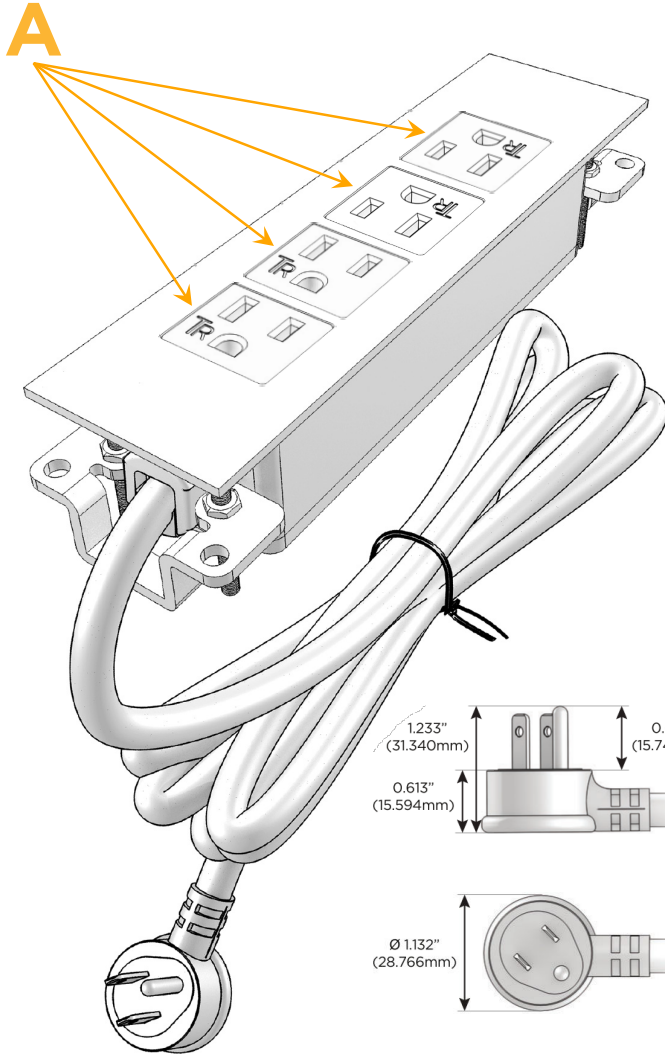

### Module/Port Options:

- A** Tamper Resistant AC Receptacle
- E** USB-A & USB-C (20W)
- M** Double USB-A (Fast Charging Ports - 18W)
- H** HDMI
- 6** CAT 6
- 12** RJ 12
- X** Switched AC
- Y** 3-Way Switch (Low Voltage)
- V** USB-C (45W High Speed Charging Port)
- S** USB-C (25W High Speed Charging Port)
- R** Switched AC (Rocker Switch)
- D** Dimmer Switch

### Plug:

Supplied with Low Profile Flat 45° Angle 120 VAC Plug

Optional Standard Straight 120 VAC Plug

Optional Straight 120 VAC Pass-through Plug

- CLEAN, COMPACT DESIGN
- STREAMLINED
- LOW PROFILE
- SIDE-EXITING CORDS
- PLUG & PLAY
- 6' AC CORD & PLUG (FLAT PLUG STANDARD)
- CUSTOMIZABLE CONFIGURATIONS AND FINISHES
- UL LISTED FOR MOUNTING IN FURNITURE
- 15A

# M-POWER-4T

AC POWER & DATA CONNECTIVITY SOLUTION

M-POWER-4T-AAAA-SATP

Specs:

**Modules/Ports:**

- A Tamper Resistant AC Receptacle

Mormax Company, Inc.

8 Westchester Plaza